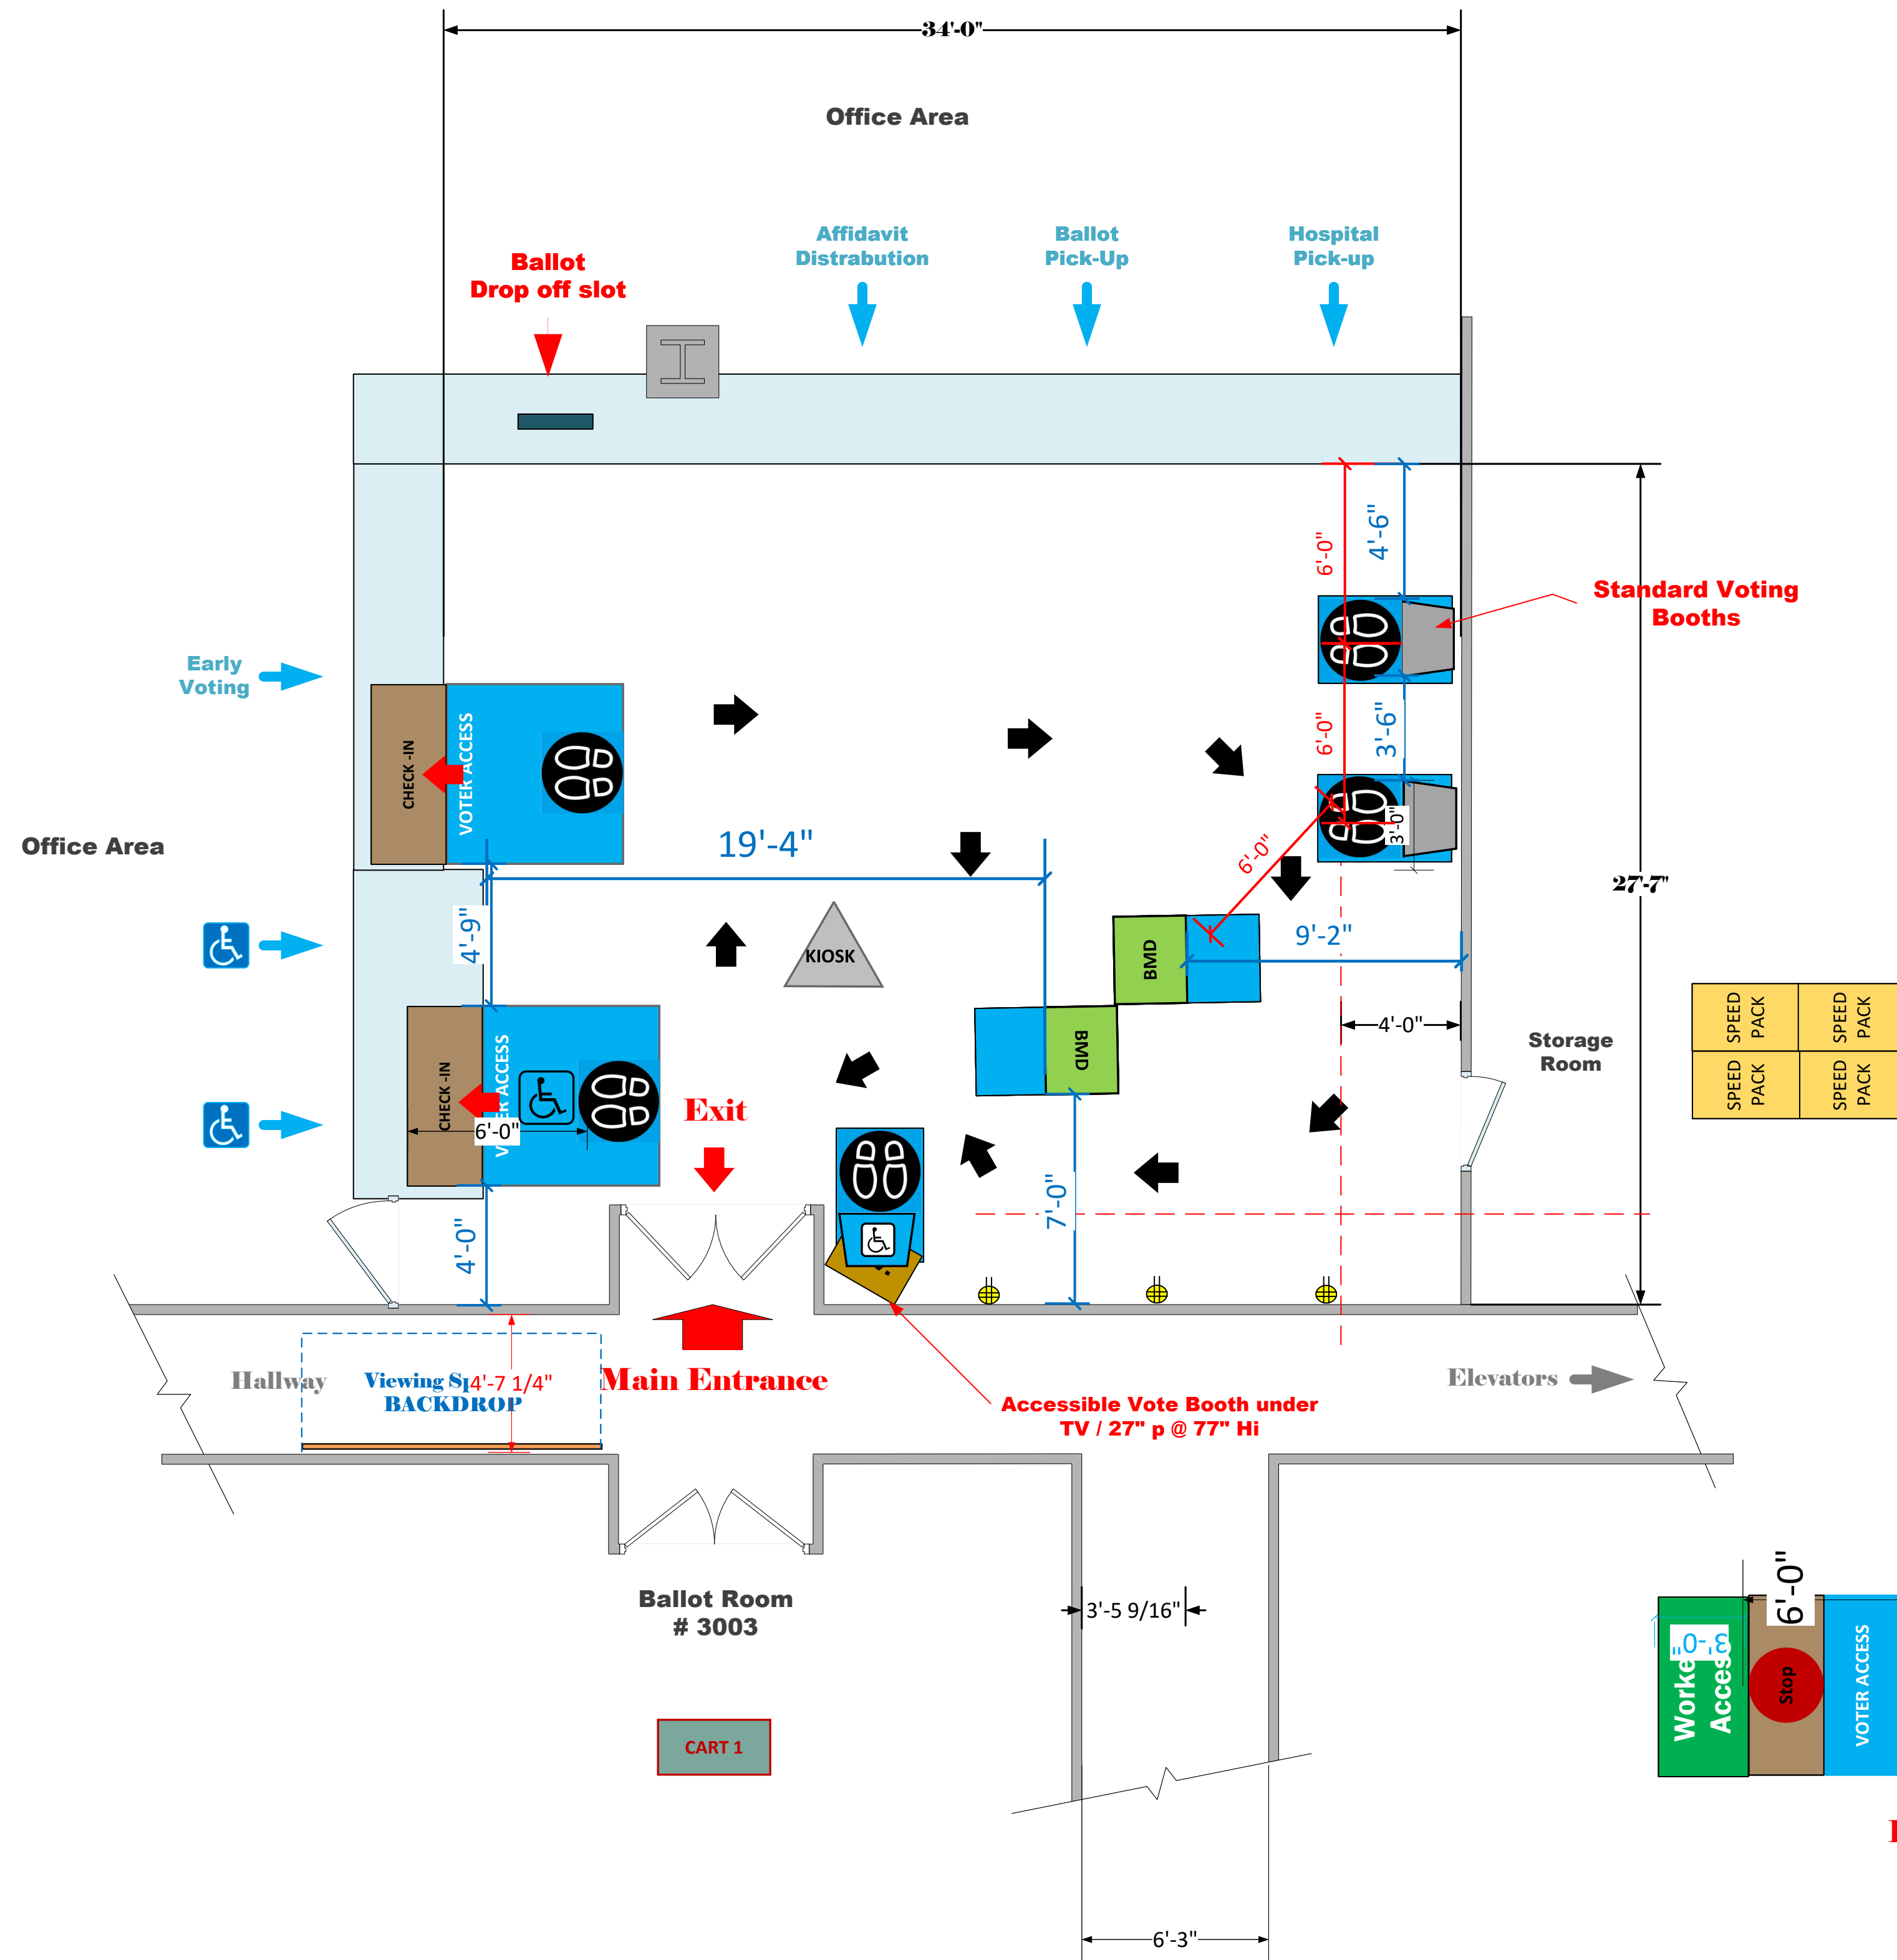

# Affidavit DistrabutionVBM (918 Sq. Ft.)

## LEGEND

Room Size	Dimension: 27' x 34'	Sq. Ft: 918 Sq.Ft.
EPB	Primary: 6	Secondary: Pending
BMD	Total: 2	Actual: 2
Circuits	Total: Pending	Usable: Pending
Floor Decals		
BALLOT MARKING DEVICE		
CHECK IN TABLE		
BMD CART		
BACKDROP		
KIOSK		
POWER OUTLET		
PROTRUDING OBJECT		
ROUTER		
POWER CORDS		

TITLE  
**RRCC/ HEADQUARTERS  
 VBM # 3002  
 VC ID # 14772**

SCALE	<b>1: 48</b>
DRAWN BY	<b>Ryan Rivas</b>