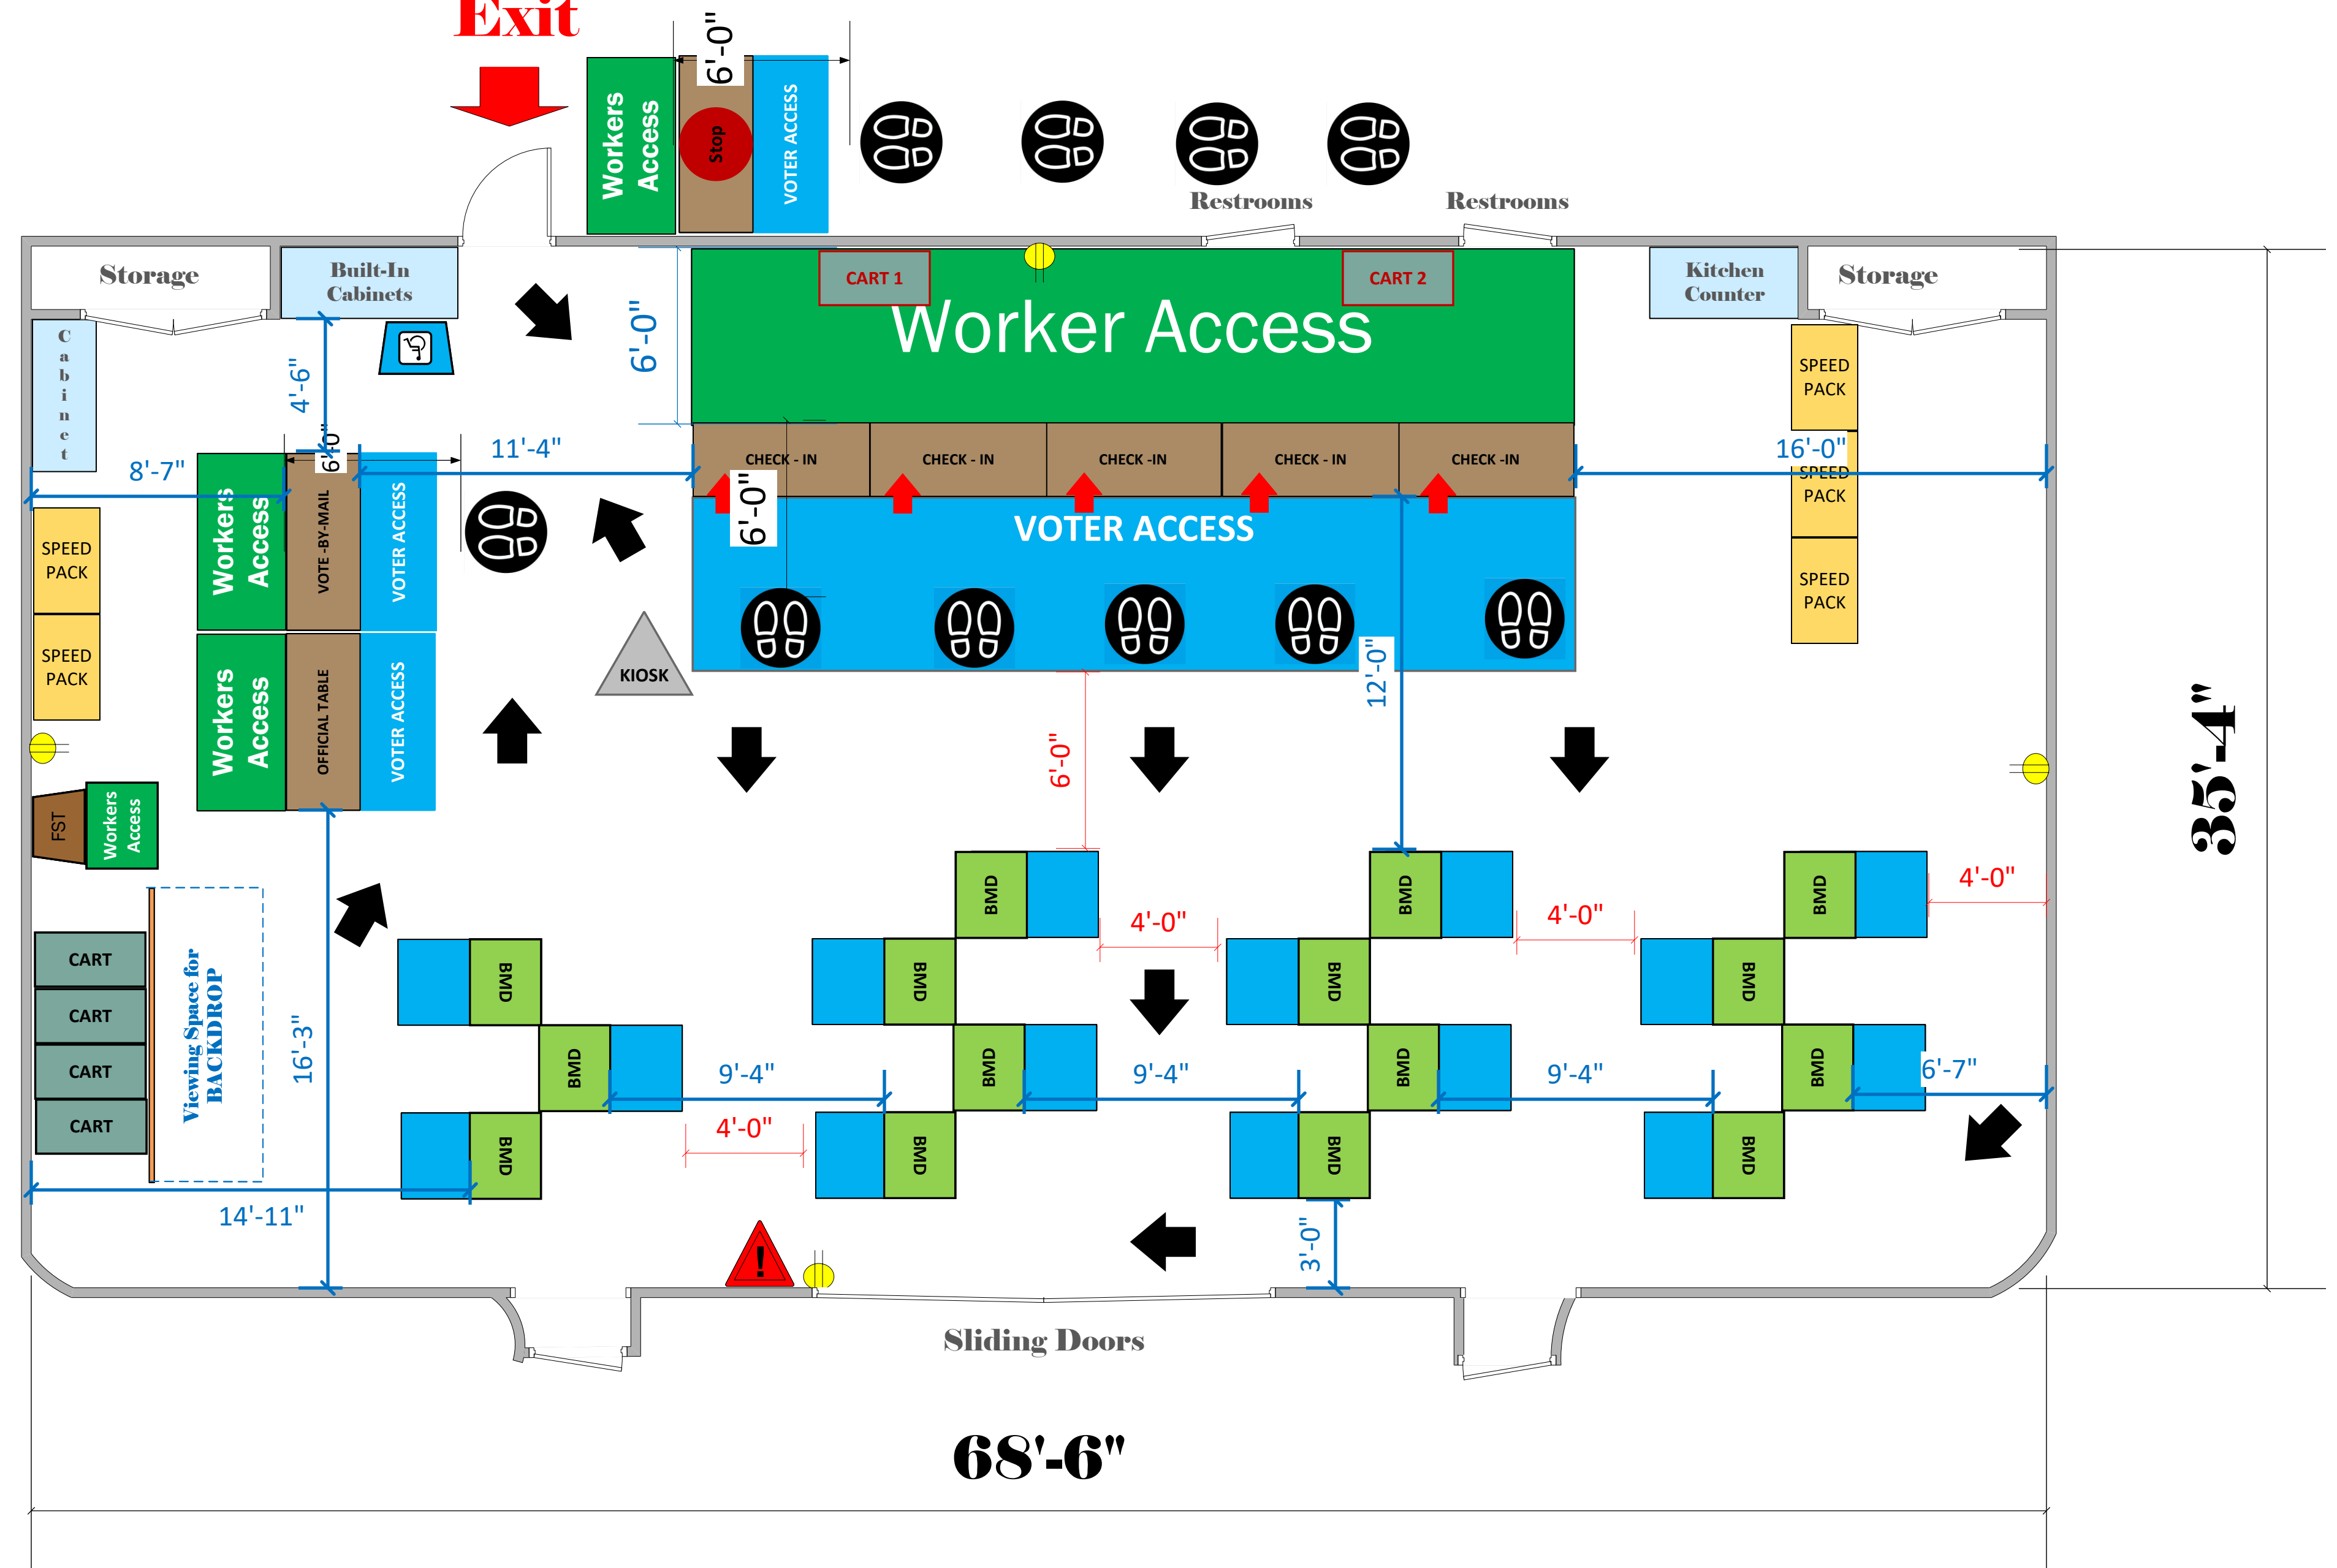

Auditorium

(2,189 Usable Sq. Ft.)

N

LEGEND

Room Size	Dimension: 68'11" x 35'4"	Sq. Ft: 2,329
EPB	Primary:	Secondary:
BMD	Total: 15	Actual:
Circuits	Total:	Usable:
Floor Decals		
BALLOT MARKING DEVICE		
CHECK IN TABLE		
BMD CART		
BACKDROP		
KIOSK		
POWER OUTLET		
PROTRUDING OBJECT		
ROUTER		
POWER CORDS		

TITLE

Golden Park

VC ID# 14801

Main Entrance

Exit

SCALE 1:48

DRAWN BY David Chaparro