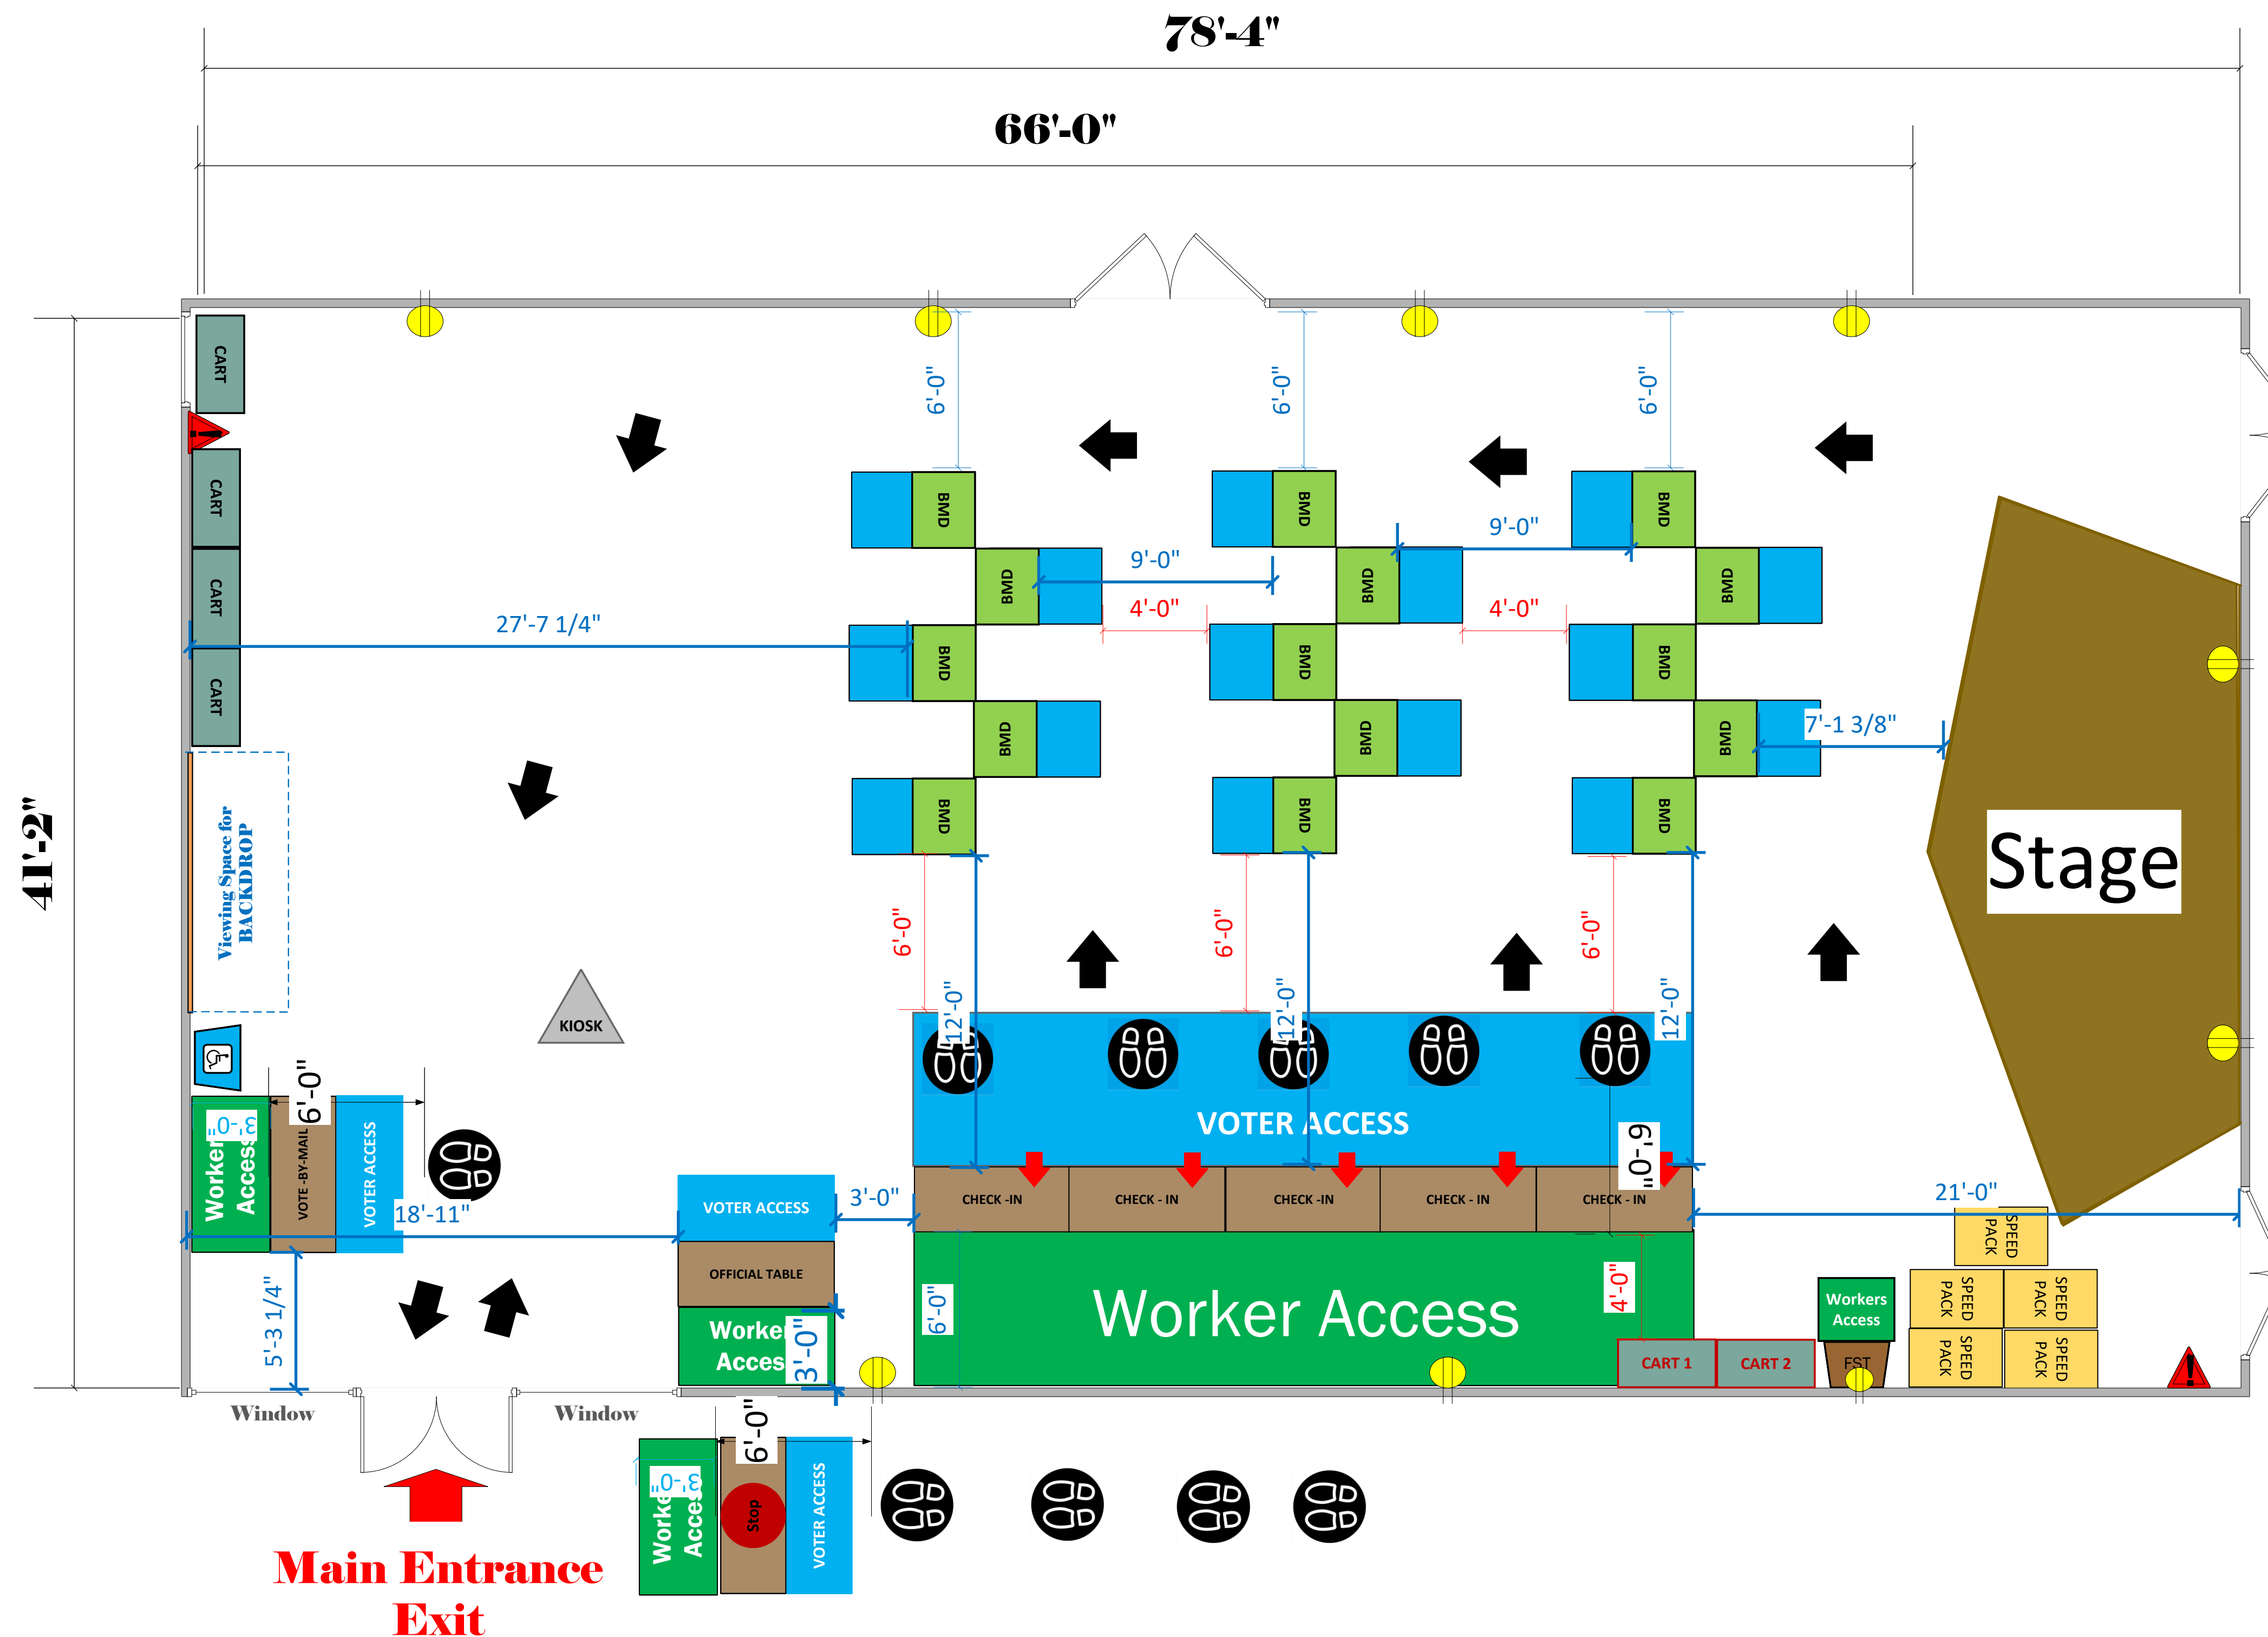

Venus Room

(2,717 Sq. Ft.)

LEGEND

Room Size	Dimension:	Sq. Ft:	2727
EPB	Primary:	Secondary:	
BMD	Total: 15	Actual: 15	
Circuits	Total:	Usable:	
Floor Decals			
BALLOT MARKING DEVICE			
CHECK IN TABLE			
BMD CART			
BACKDROP			
KIOSK			
POWER OUTLET			
PROTRUDING OBJECT			
ROUTER			
POWER CORDS			

TITLE
Hawthorne Memorial Center
VC ID # 14805

SCALE: 1:48
 DRAWN BY: **Ryan Rivas**