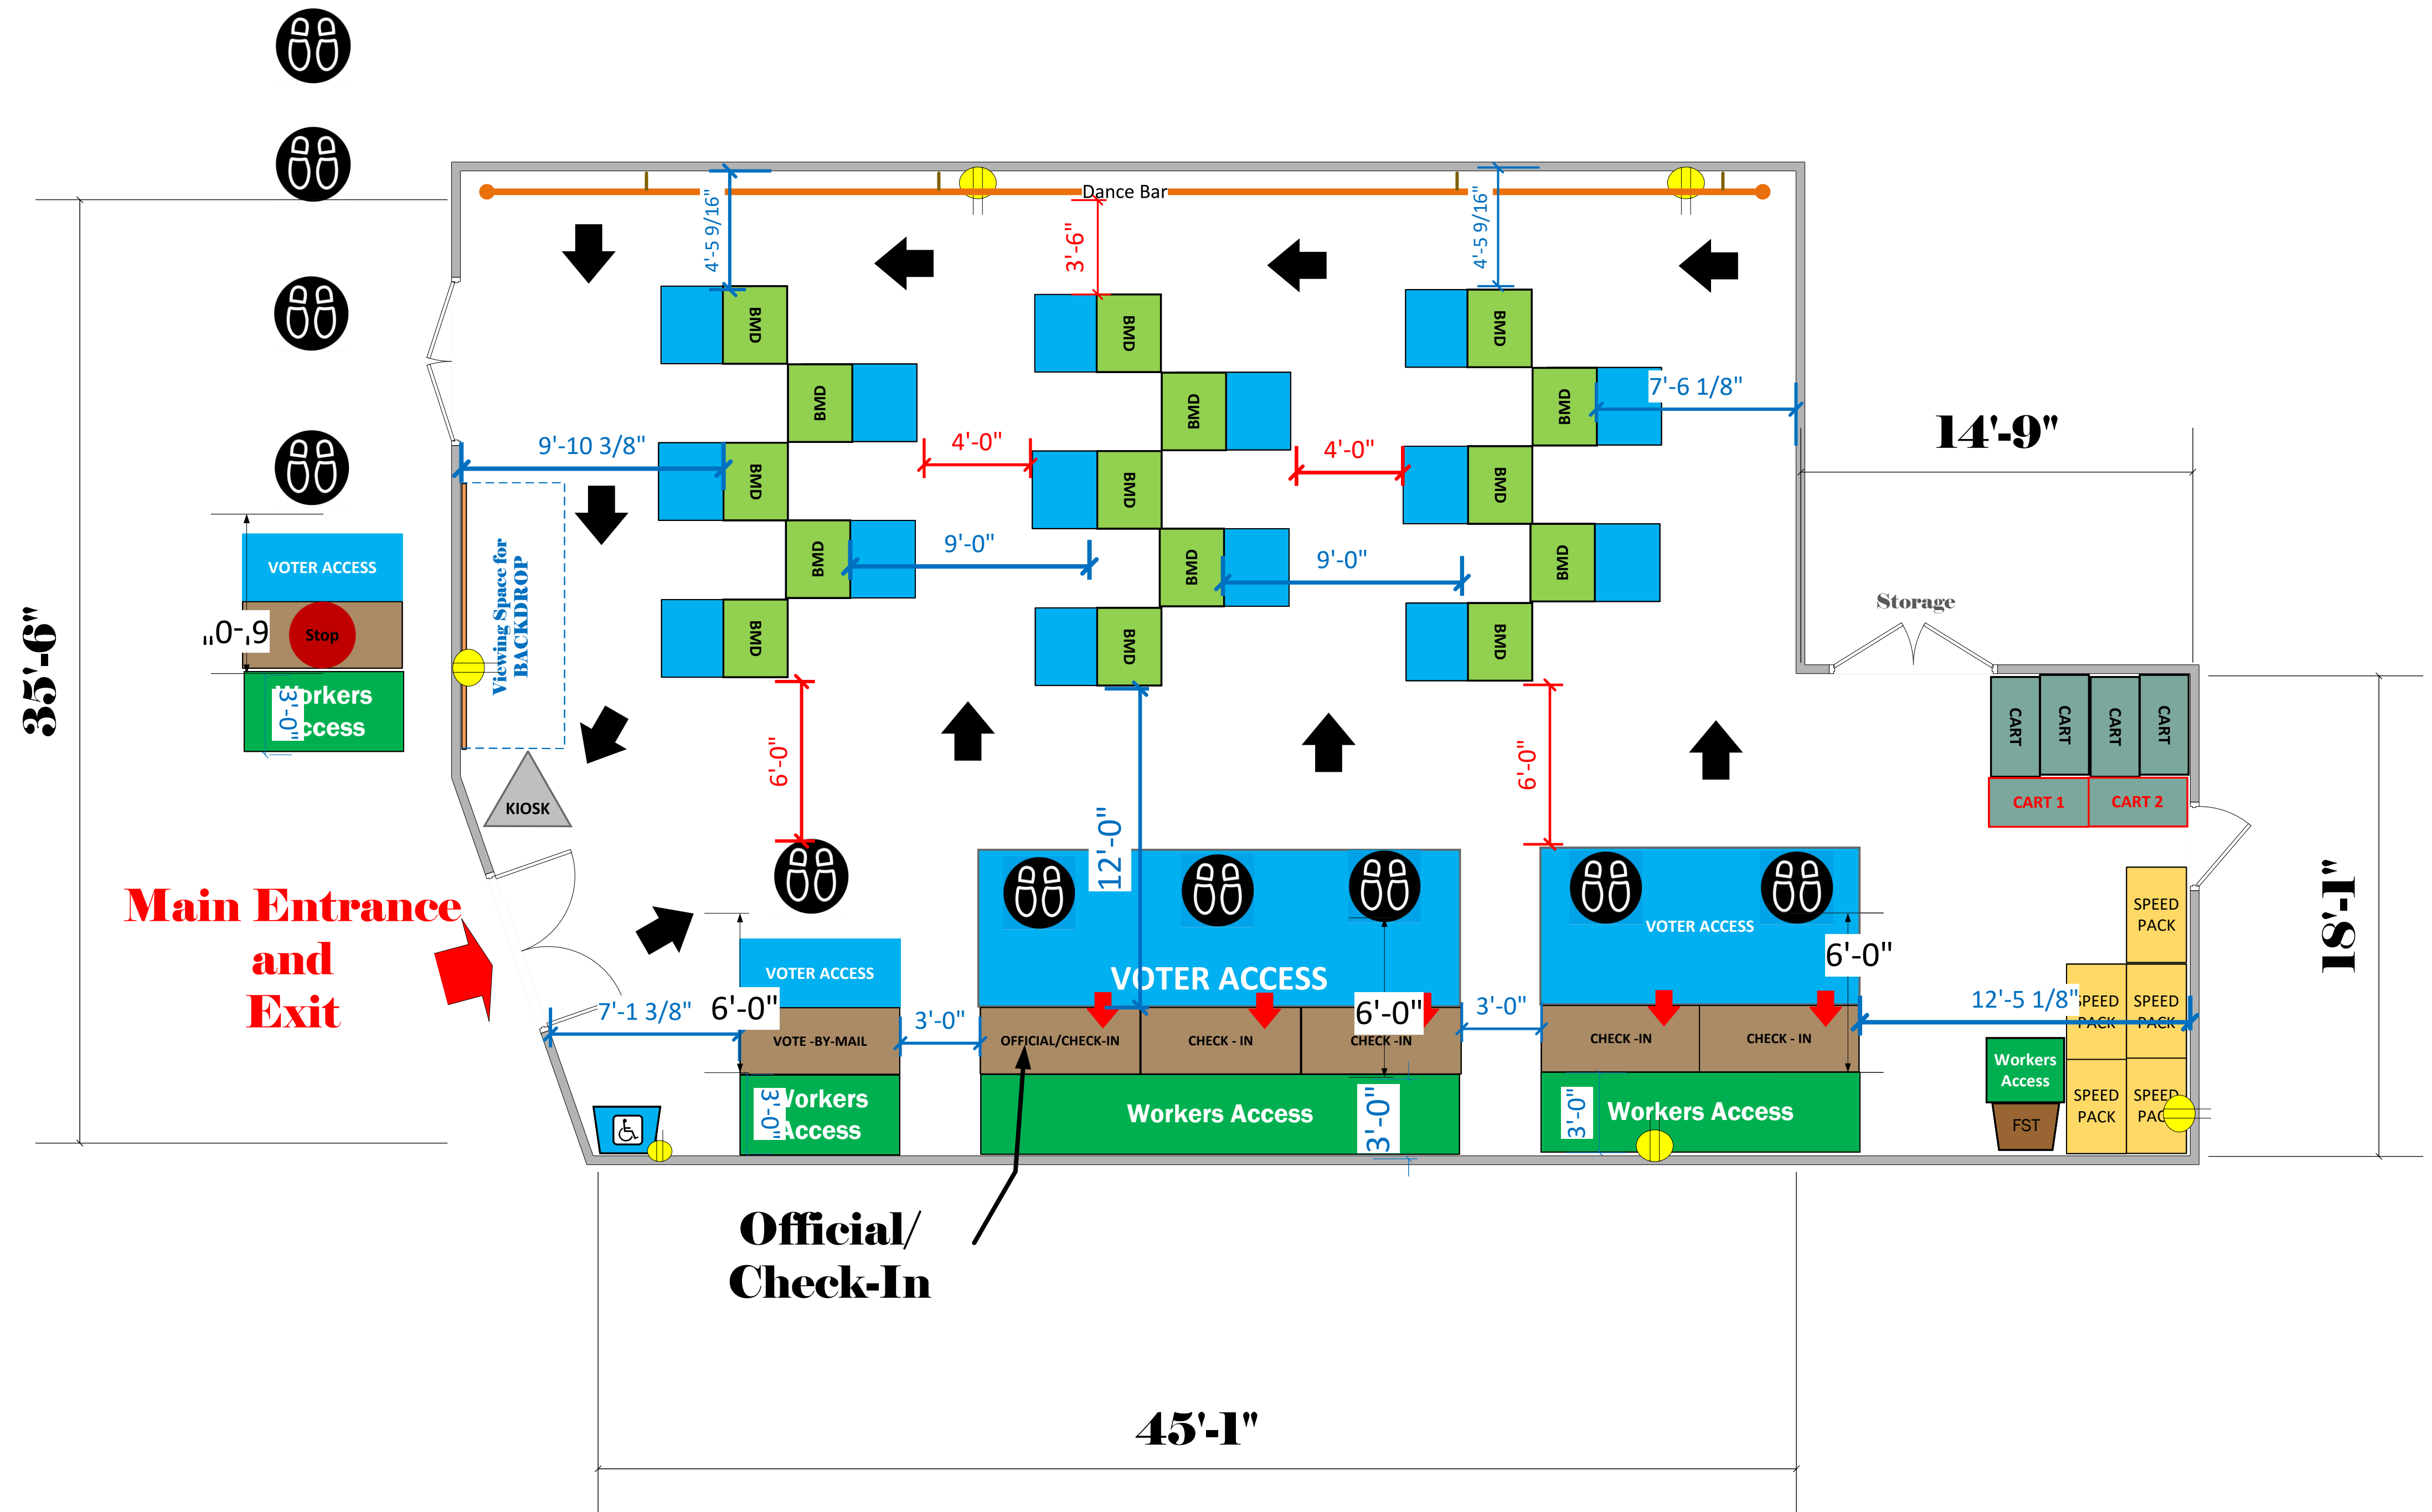

Multi-Purpose Room

(1,866 Usable Sq. Ft.)

LEGEND

Room Size	Dimension: 18'11" x 14'9" 35'6" x 45'1"	Sq. Ft.: 1,866'
EPB	Primary:	Secondary:
BMD	Total: 15	Actual: 15
Circuits	Total:	Usable:
Floor Decals		
BALLOT MARKING DEVICE		
CHECK IN TABLE		
BMD CART		
BACKDROP		
KIOSK		
POWER OUTLET		
PROTRUDING OBJECT		
ROUTER		
POWER CORDS		

TITLE
Dee Hardison Sports Center
VC ID# 14855

SCALE: 1:48
 DRAWN BY: Ryan Rivas