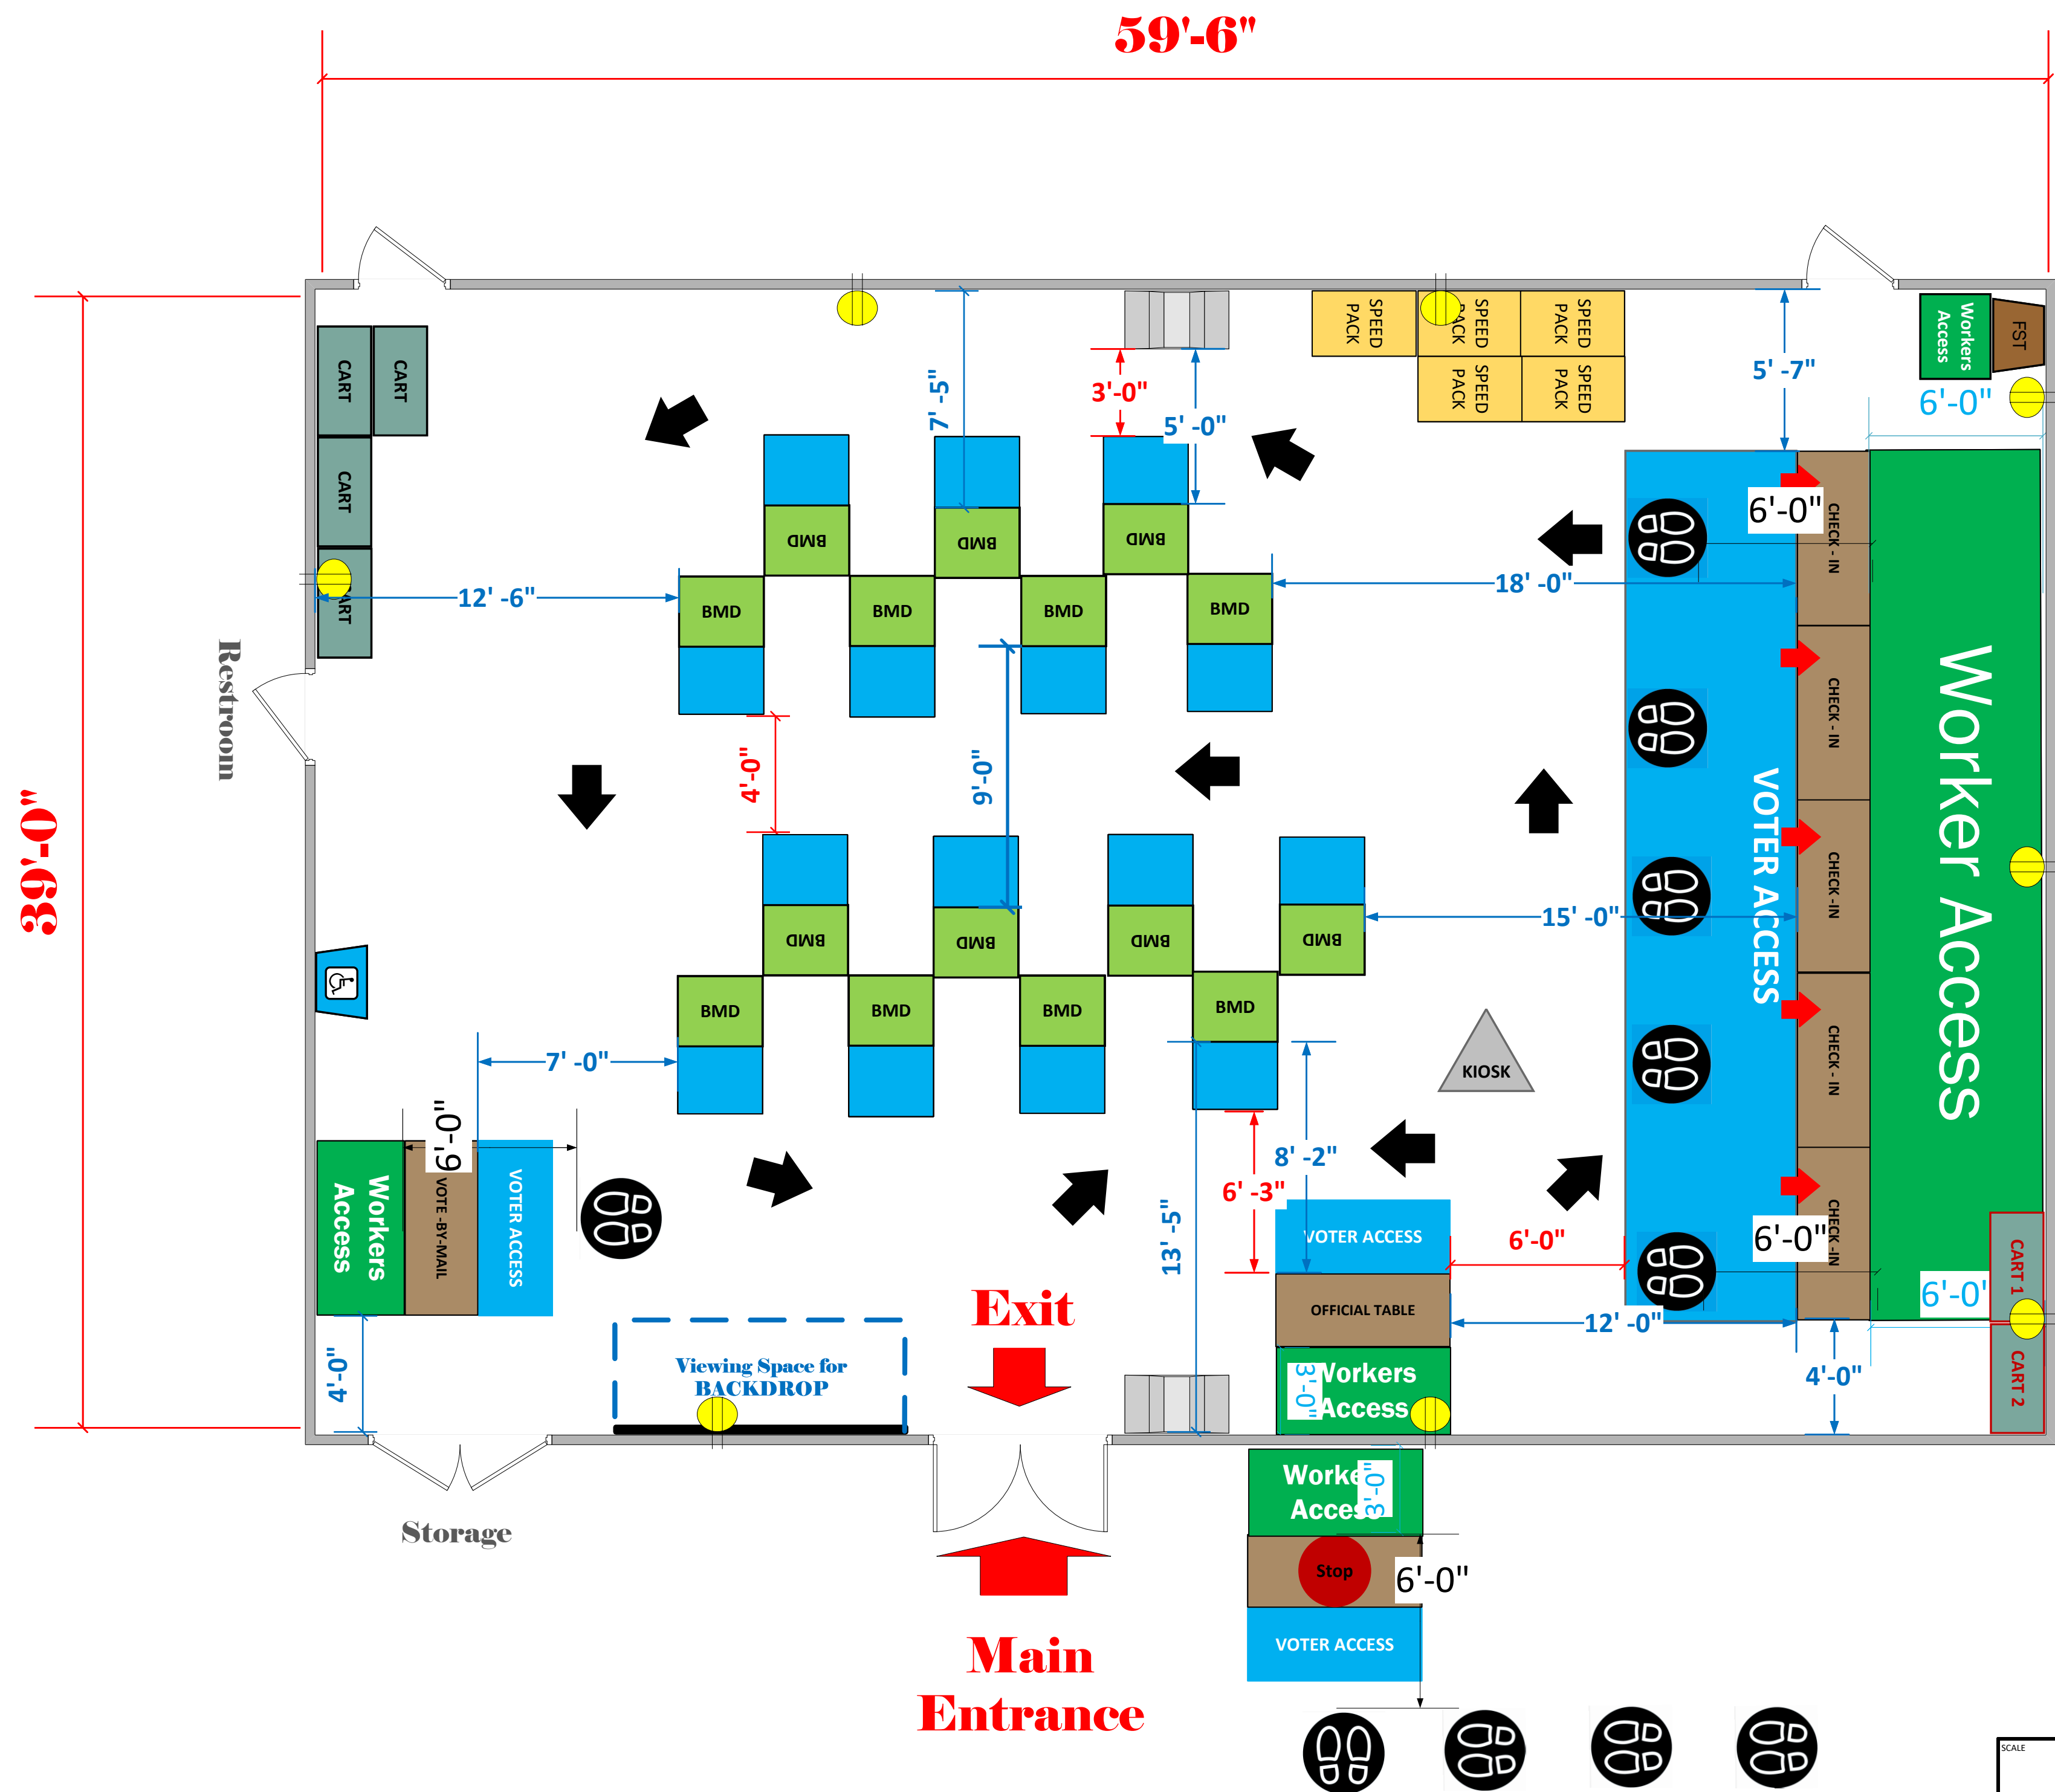

Multi-Purpose Room

(2,320 Sq. Ft.)

LEGEND

Room Size	Dimension: 39' x 59'	Sq. Ft: 2,320'
EPB	Primary: 5	Secondary: Pending
BMD	Total: 15	Actual: 15
Circuits	Total: Pending	Usable: Pending
Floor Decals		
BALLOT MARKING DEVICE		
CHECK IN TABLE		
BMD CART		
BACKDROP		
KIOSK		
POWER OUTLET		
PROTRUDING OBJECT		
ROUTER		
POWER CORDS		

TITLE

Zamora Park

VC # 14856

SCALE: 1:48

DRAWN BY: Roy Welch