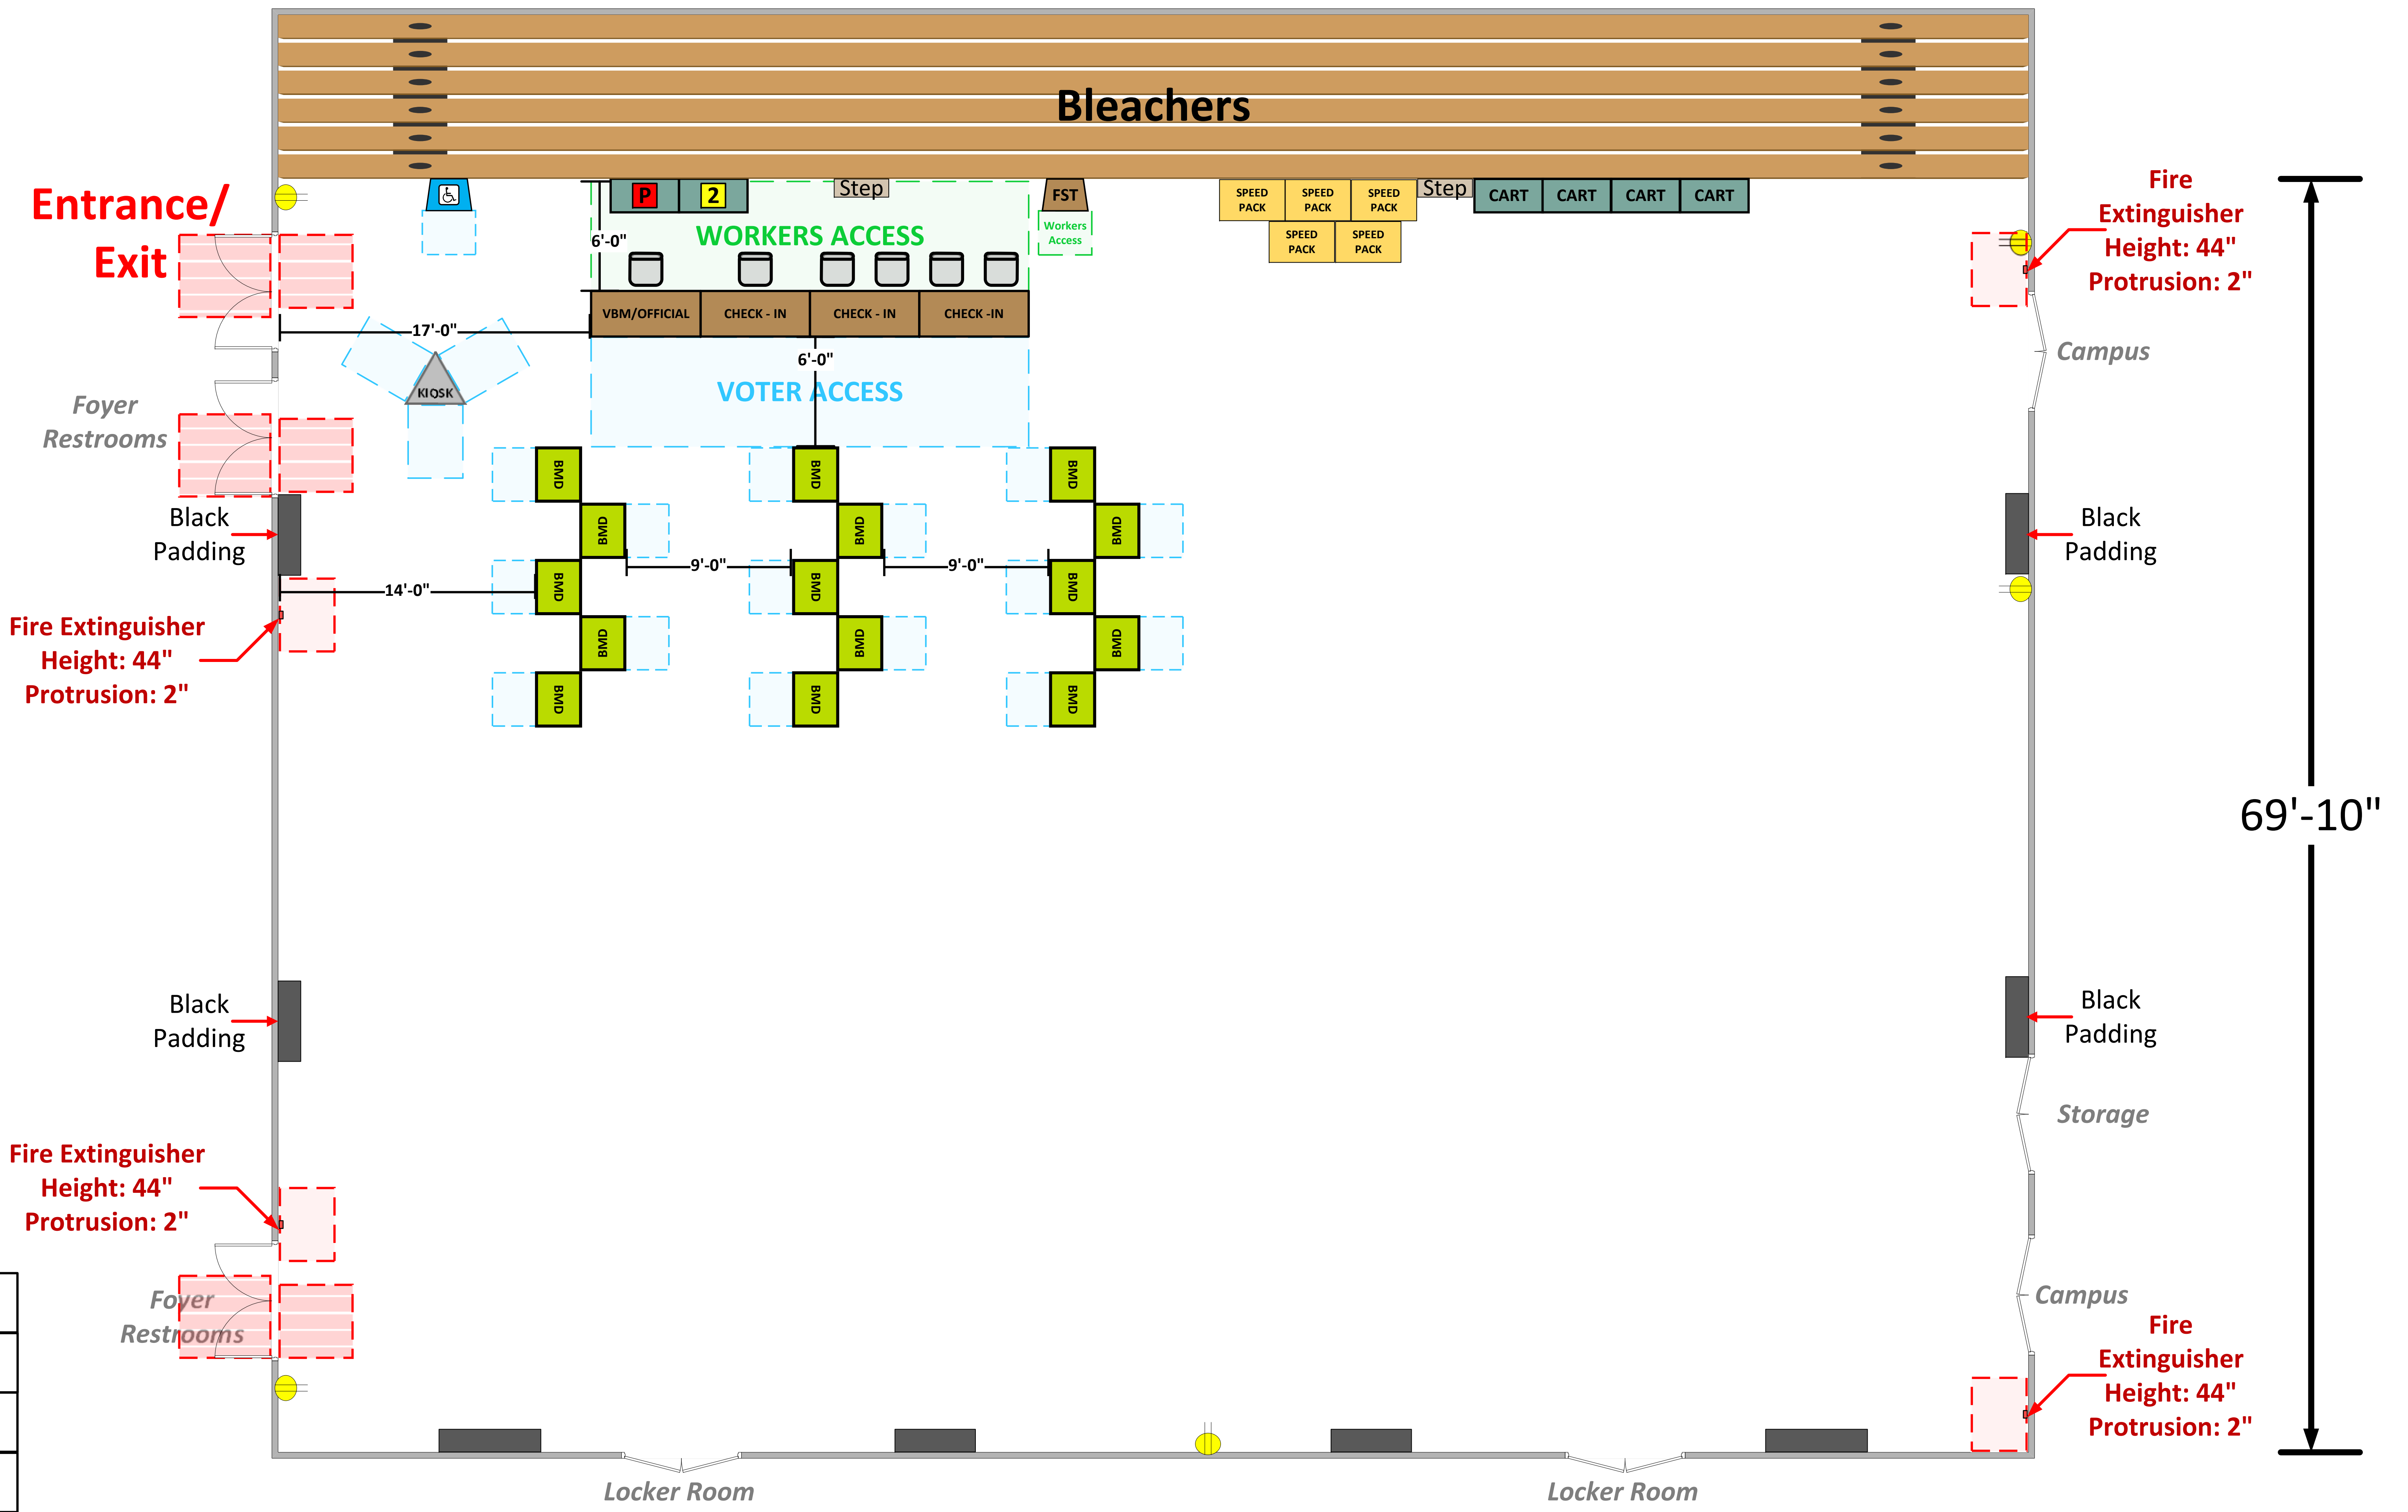

Gymnasium

(6,624 Usable Sq. Ft.)

96'-0"

69'-10"

LEGEND

Room Size	Dimension: 96' x 69'10"	Sq. Ft: 6,704'
Number of BMDs	15	
POWER OUTLET		
PROTRUDING OBJECT		
Do Not Block Area		

TITLE
VCID 14860
Alexander Hamilton Middle School

Each chair at a CHECK-IN station equals one ePollbook

Equipment By:	Date:
Dustin Fuller	04/23/26
Skeleton Drawn By:	Date:
David Chaparro	04/21/26
Scale:	
1/4" inches = 1' Ft.	