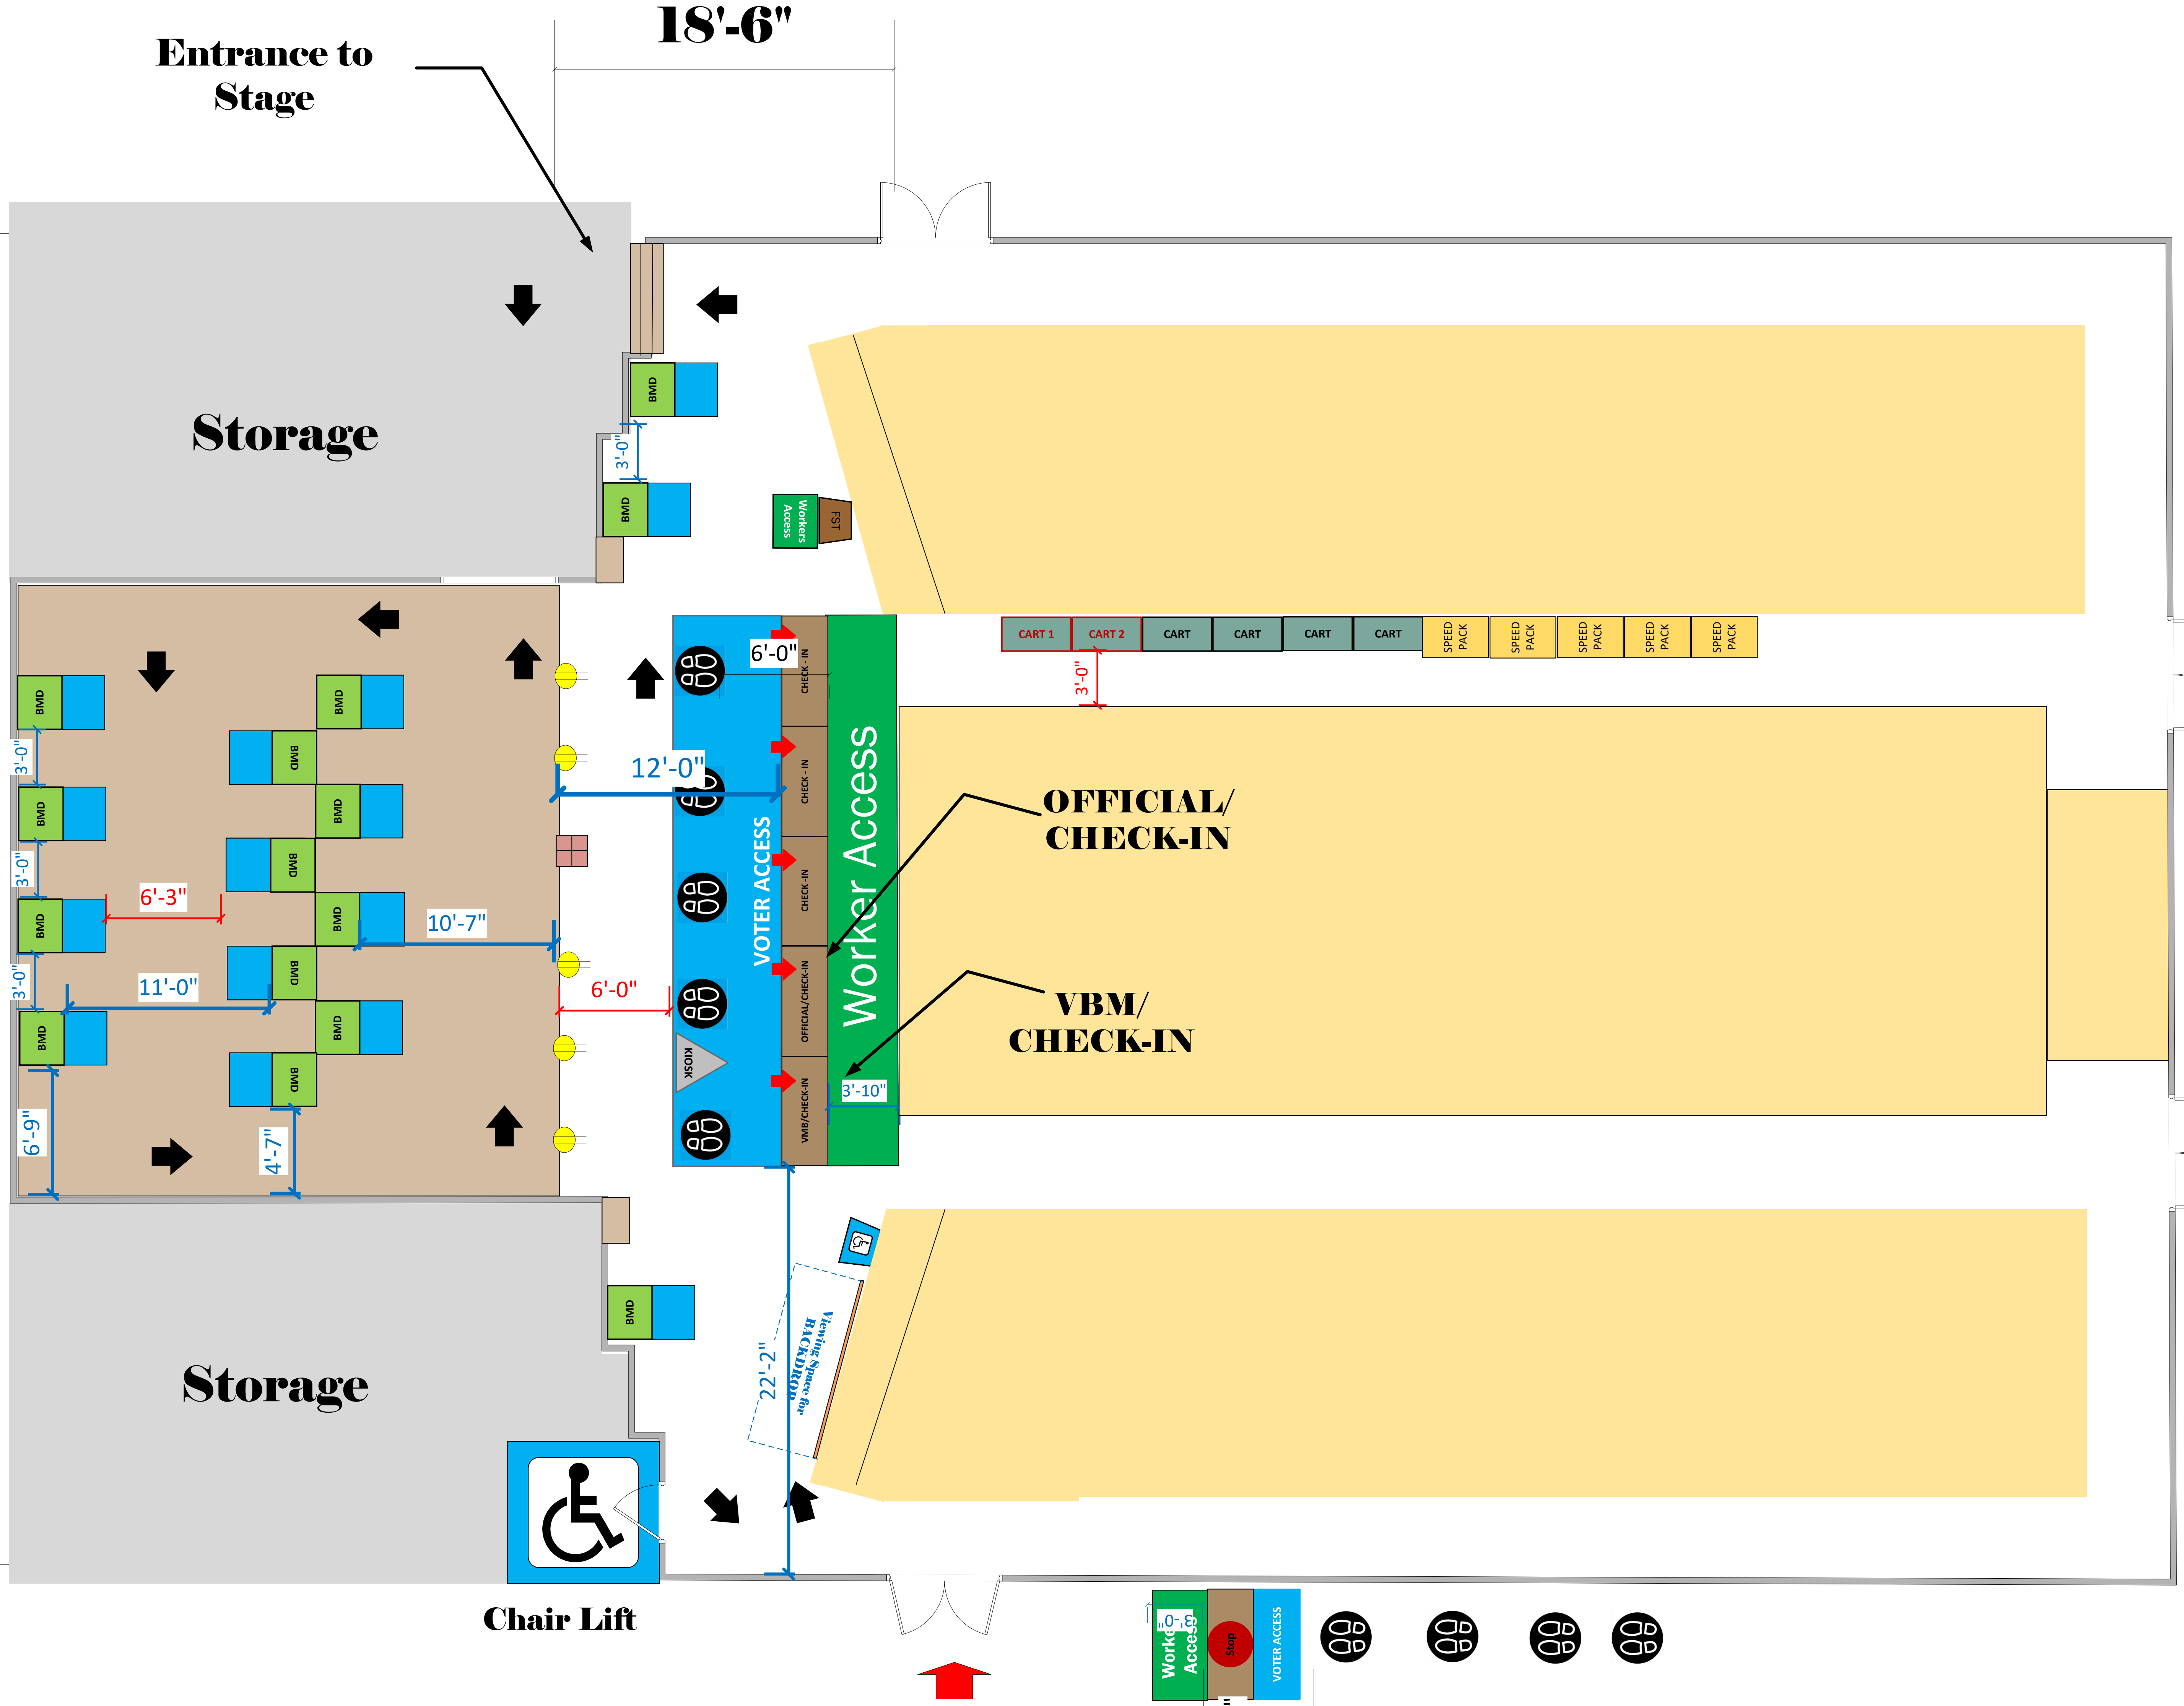

**Auditorium  
Stage  
(2,000 Sq Ft)**

72'-6"

18'-6"

Entrance to  
Stage

Storage

**LEGEND**

Room Size	Dimension:	Sq. Ft:	2,000
EPB	Primary:	Secondary:	
BMD	Total:	Actual:	15
Circuits	Total:	Usable:	
Floor Decals			
BALLOT MARKING DEVICE			
CHECK IN TABLE			
BMD CART			
BACKDROP			
KIOSK			
POWER OUTLET			
PROTRUDING OBJECT			
ROUTER			
POWER CORDS			

TITLE  
**Baneroft Middle School  
VC ID # 14868**

**Entrance  
Exit**