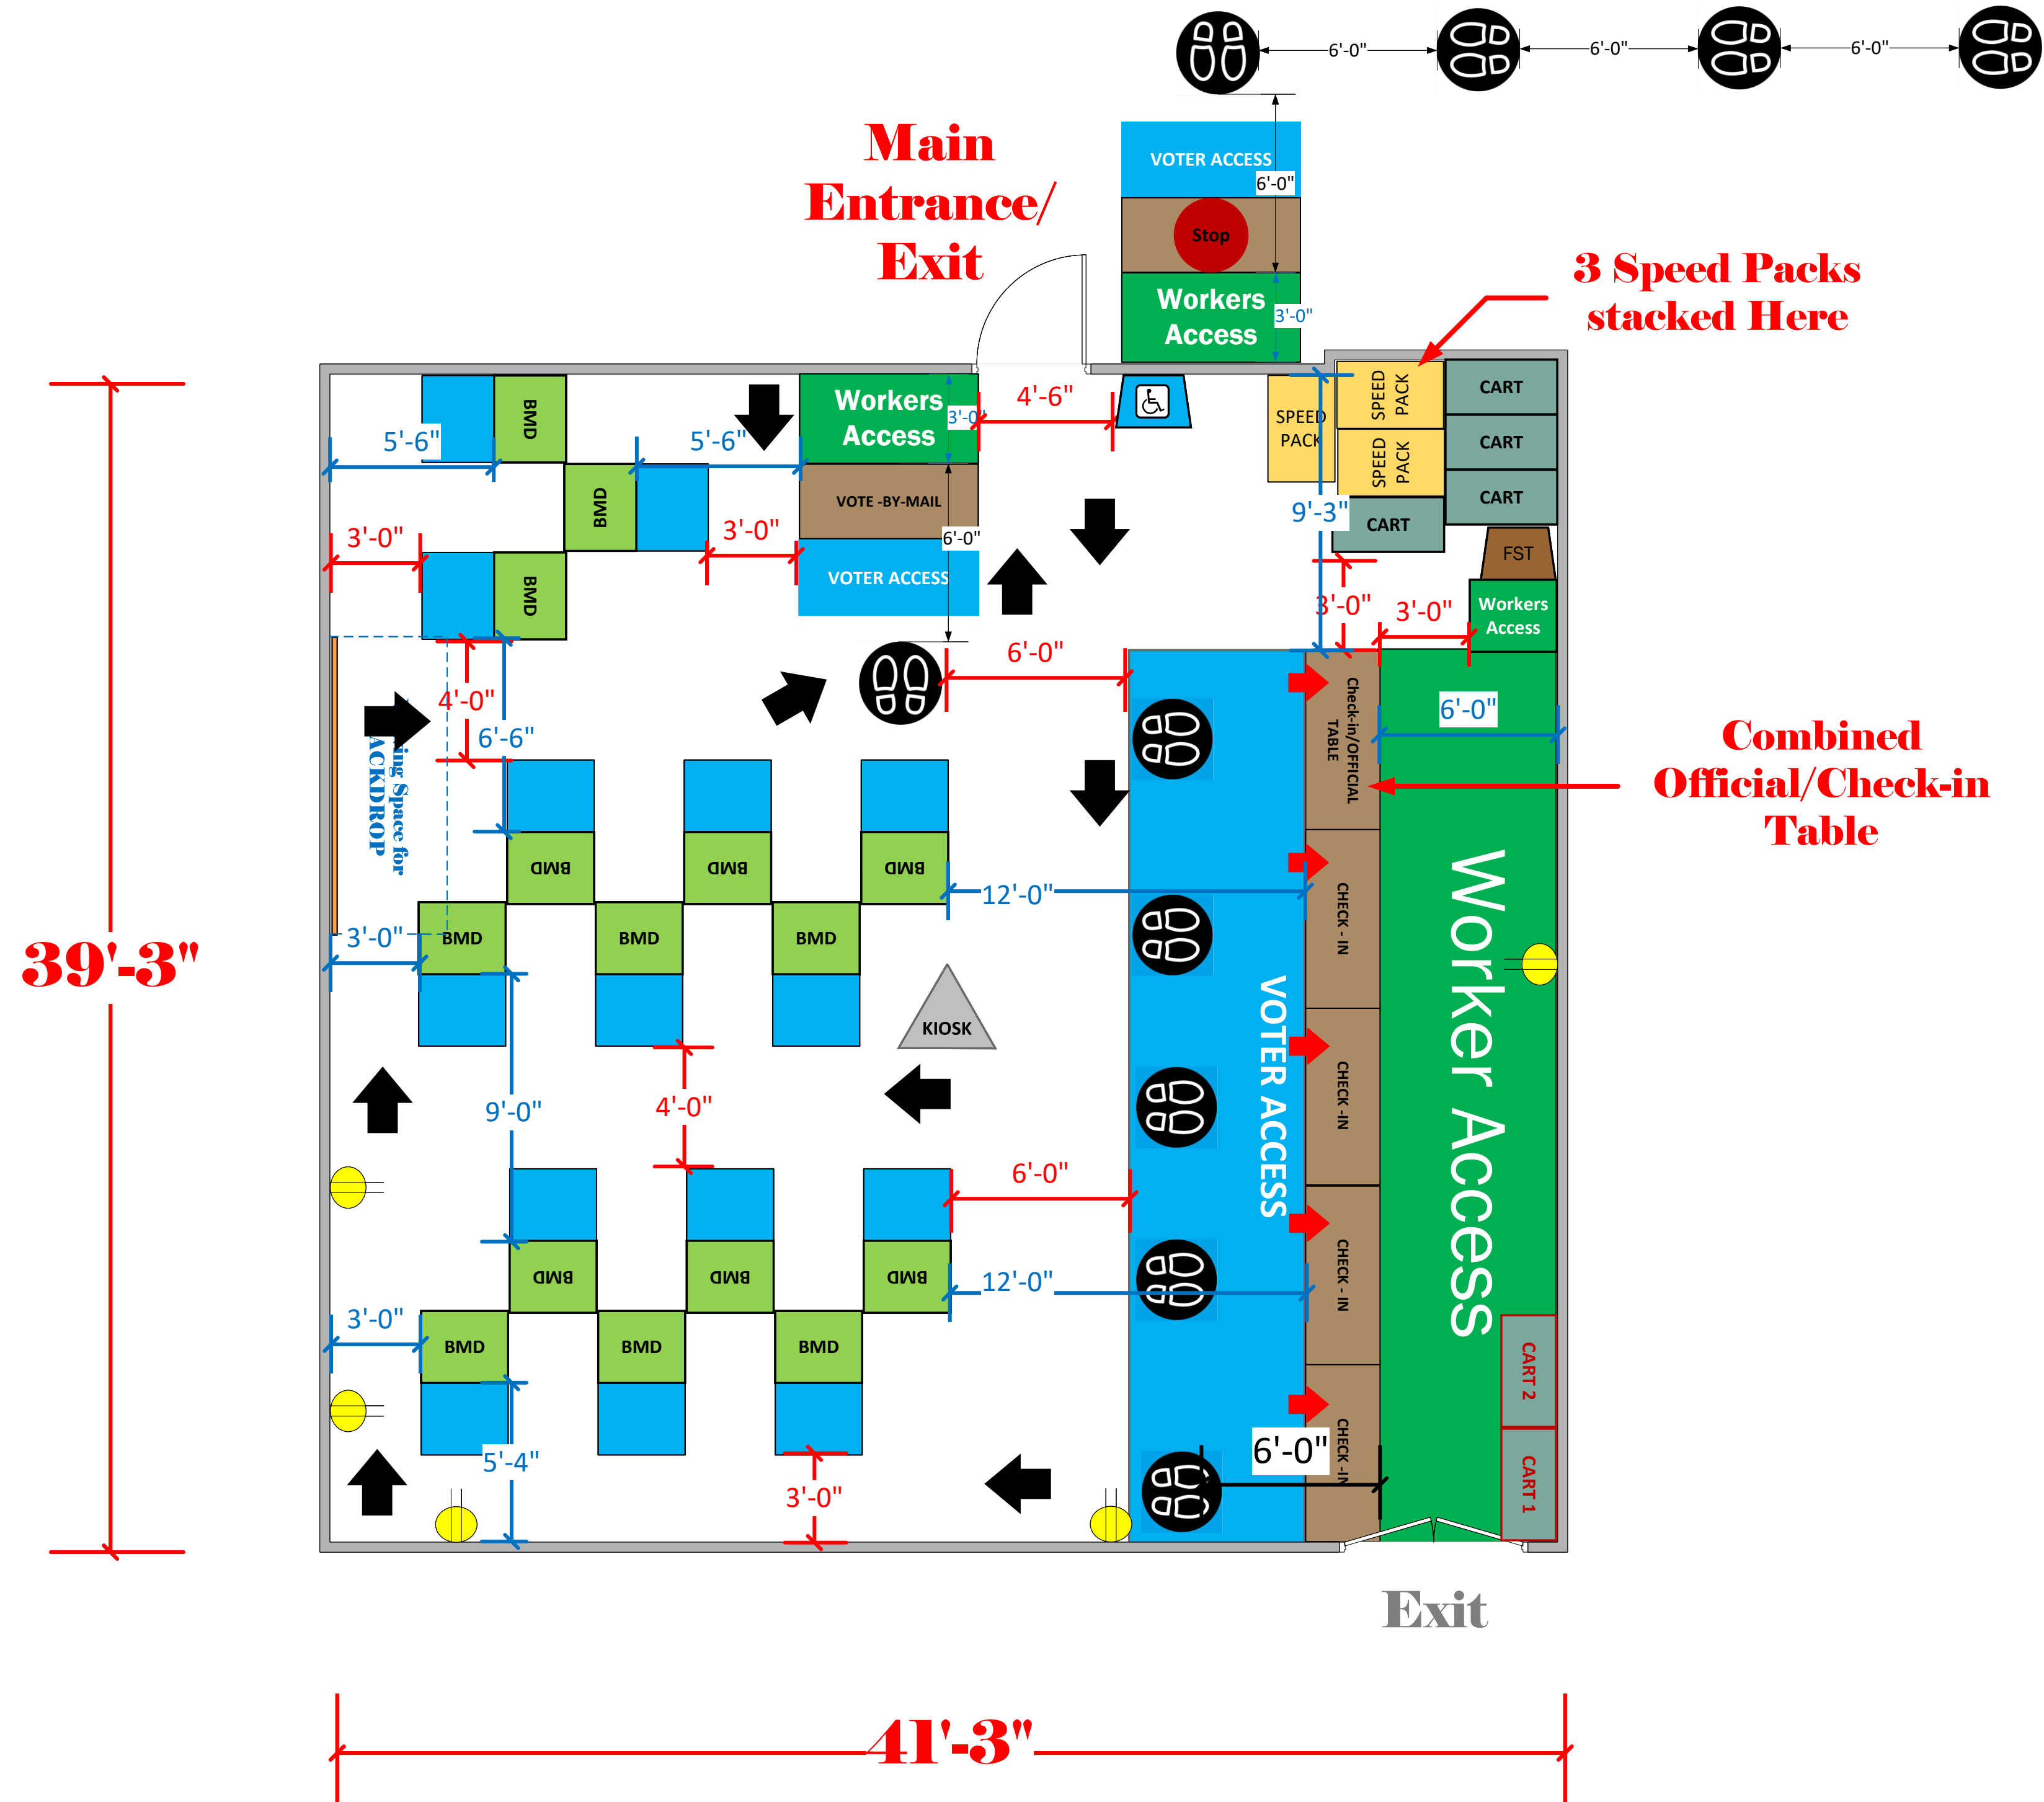

# Social Hall One (1608 Sq. Ft)

## LEGEND

Room Size	Dimension: 41'-3" x 39'-3"	Sq. Ft: 1608
EPB	Primary:	Secondary:
BMD	Total:	Actual:
Circuits	Total:	Usable:
Floor Decals		
BALLOT MARKING DEVICE		
CHECK IN TABLE		
BMD CART		
BACKDROP		
KIOSK		
POWER OUTLET		
PROTRUDING OBJECT		
ROUTER		
POWER CORDS		

## Bixby Park VCID# 14870

SCALE	1: 48
DRAWN BY	Cassandra Stipes