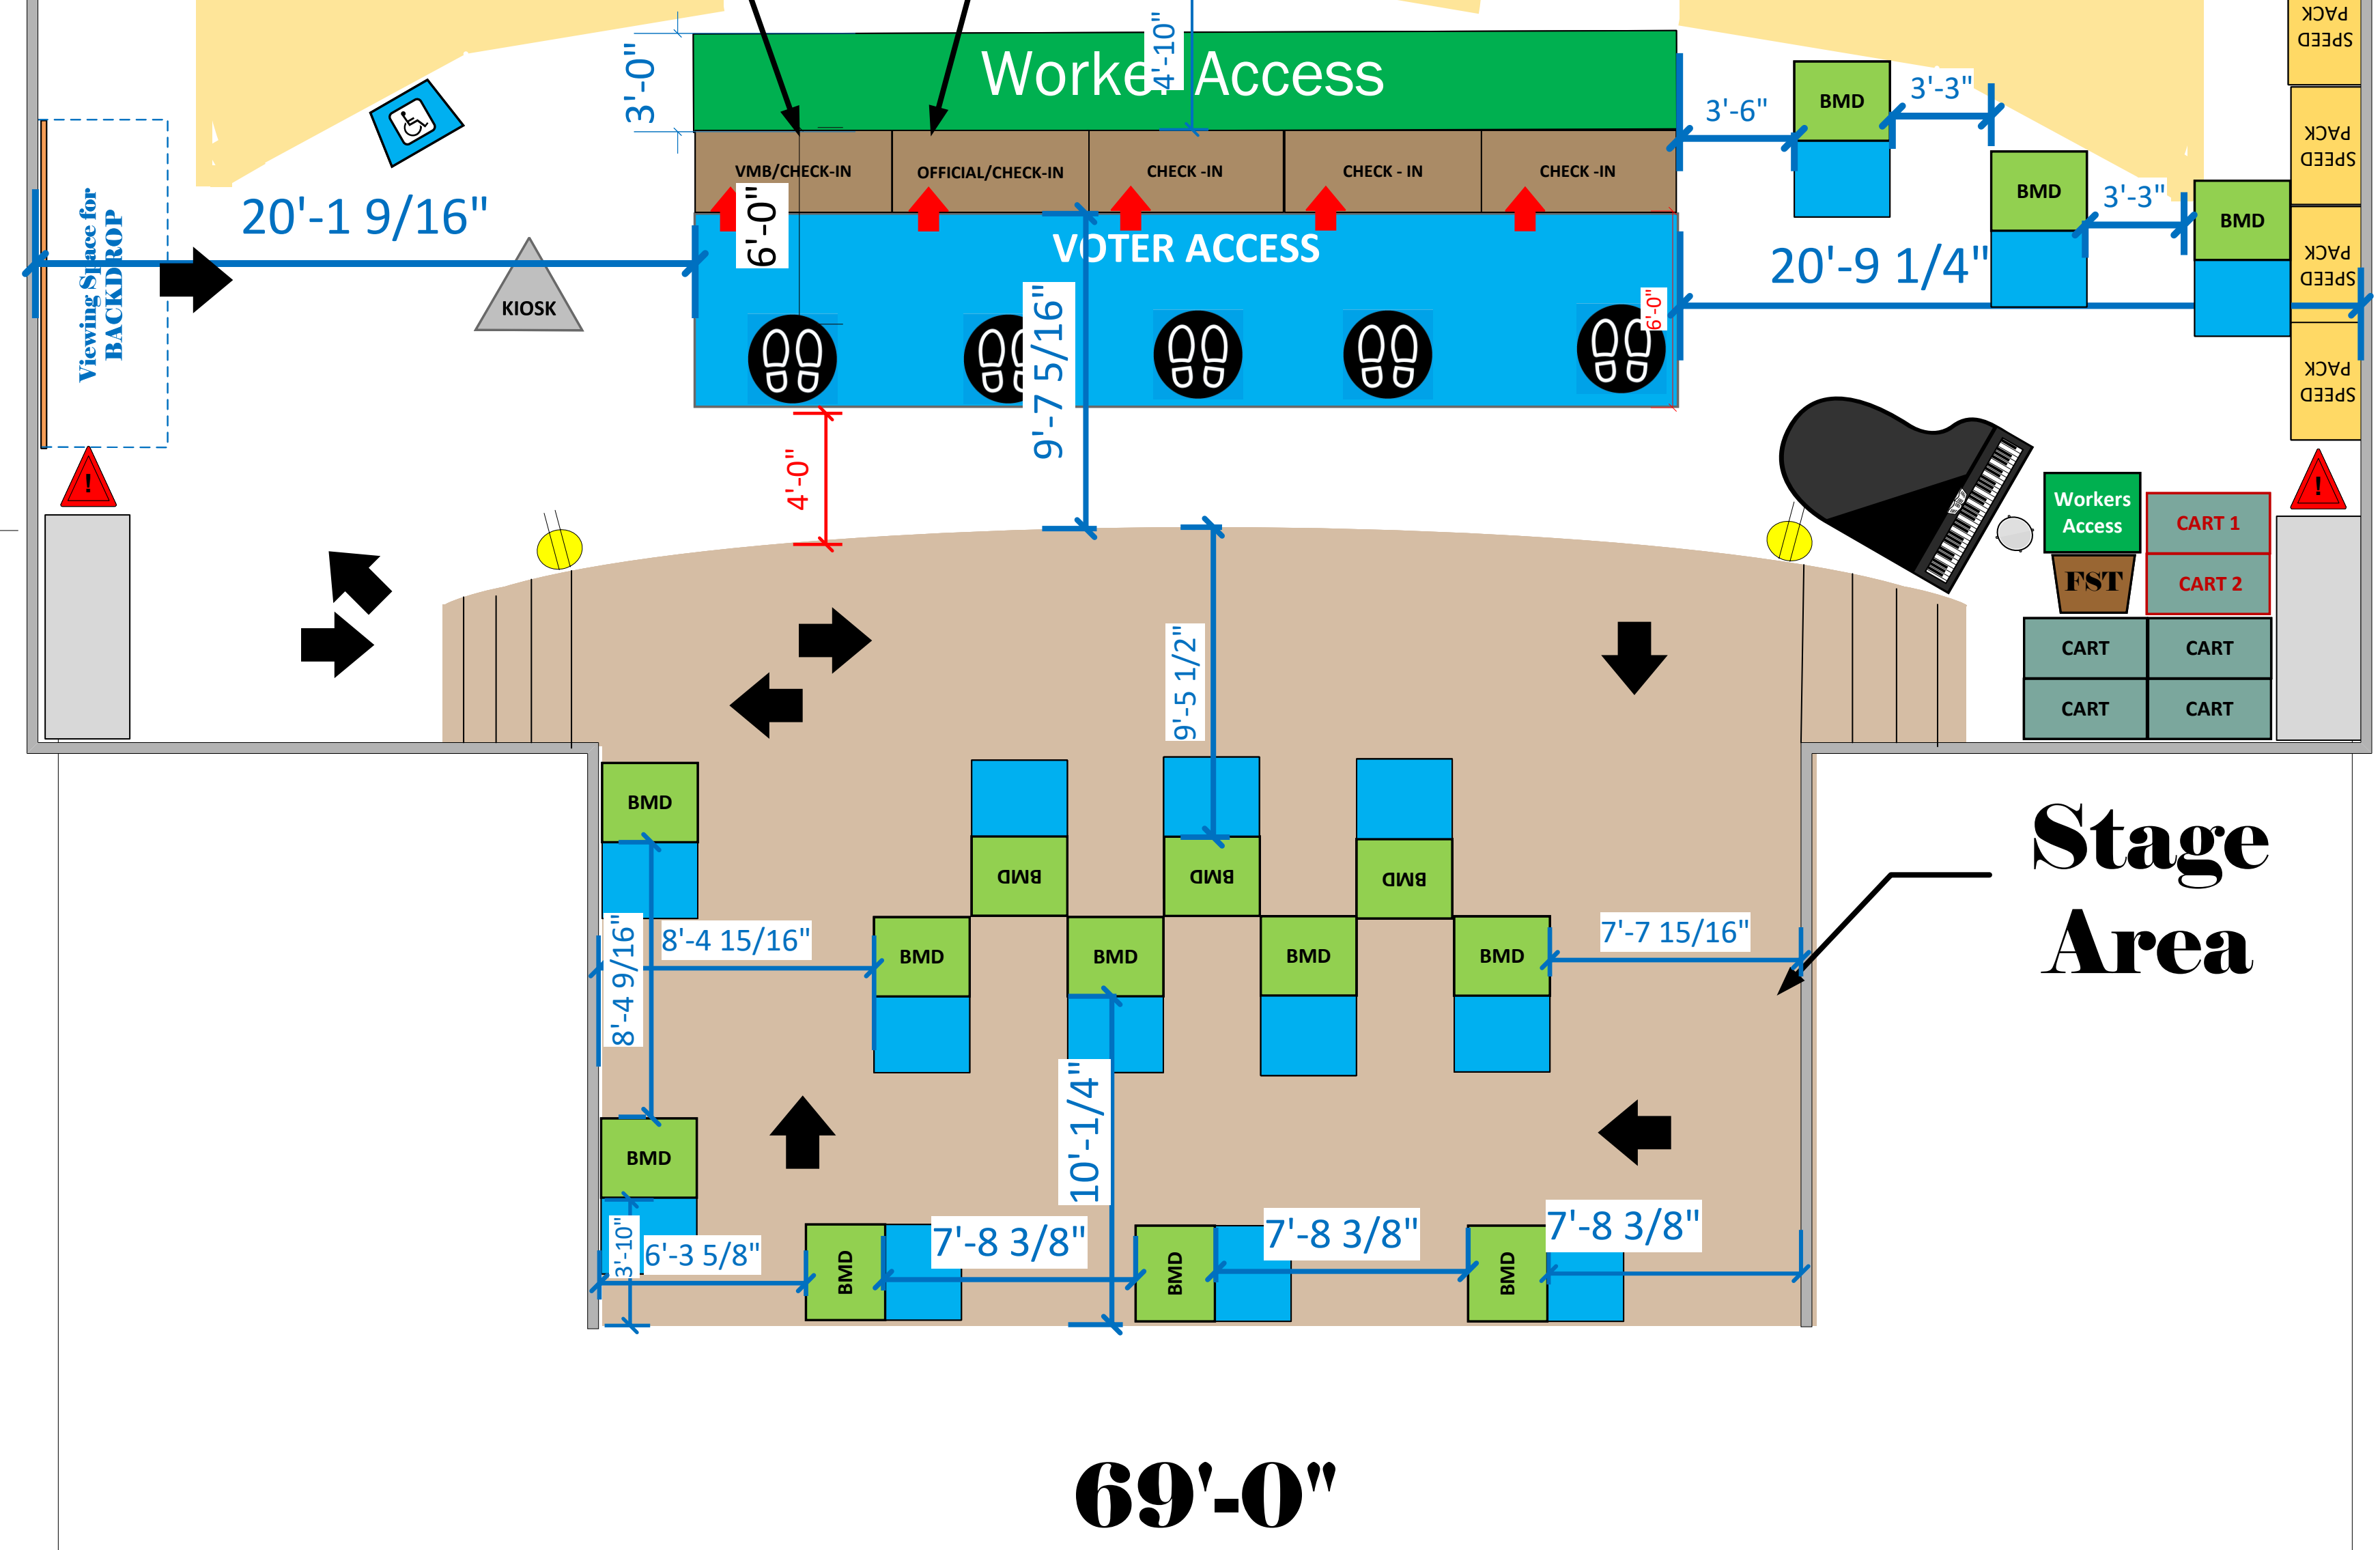

Auditorium (1,088 Sq Ft)

Voters
Must Enter From
Side Gate

Girls
Restroom

Stairs

Foyer

Boys
Restroom

Seating

Seating

Seating

Entrance
Exit

Steps

Sanitation
Station

VBM/
Check-In

Official/
Check-In

LEGEND

Room Size	Dimension: 16' x 68'	Sq. Ft.: 1,088
EPB	Primary:	Secondary:
BMD	Total: 15	Actual: 15
Circuits	Total:	Usable:
Floor Decals		
BALLOT MARKING DEVICE		
CHECK IN TABLE		
BMD CART		
BACKDROP		
KIOSK		
POWER OUTLET		
PROTRUDING OBJECT		
ROUTER		
POWER CORDS		

16'-10"

69'-0"

Stage
Area

TITLE
Burroughs Middle School
VC ID # 14871