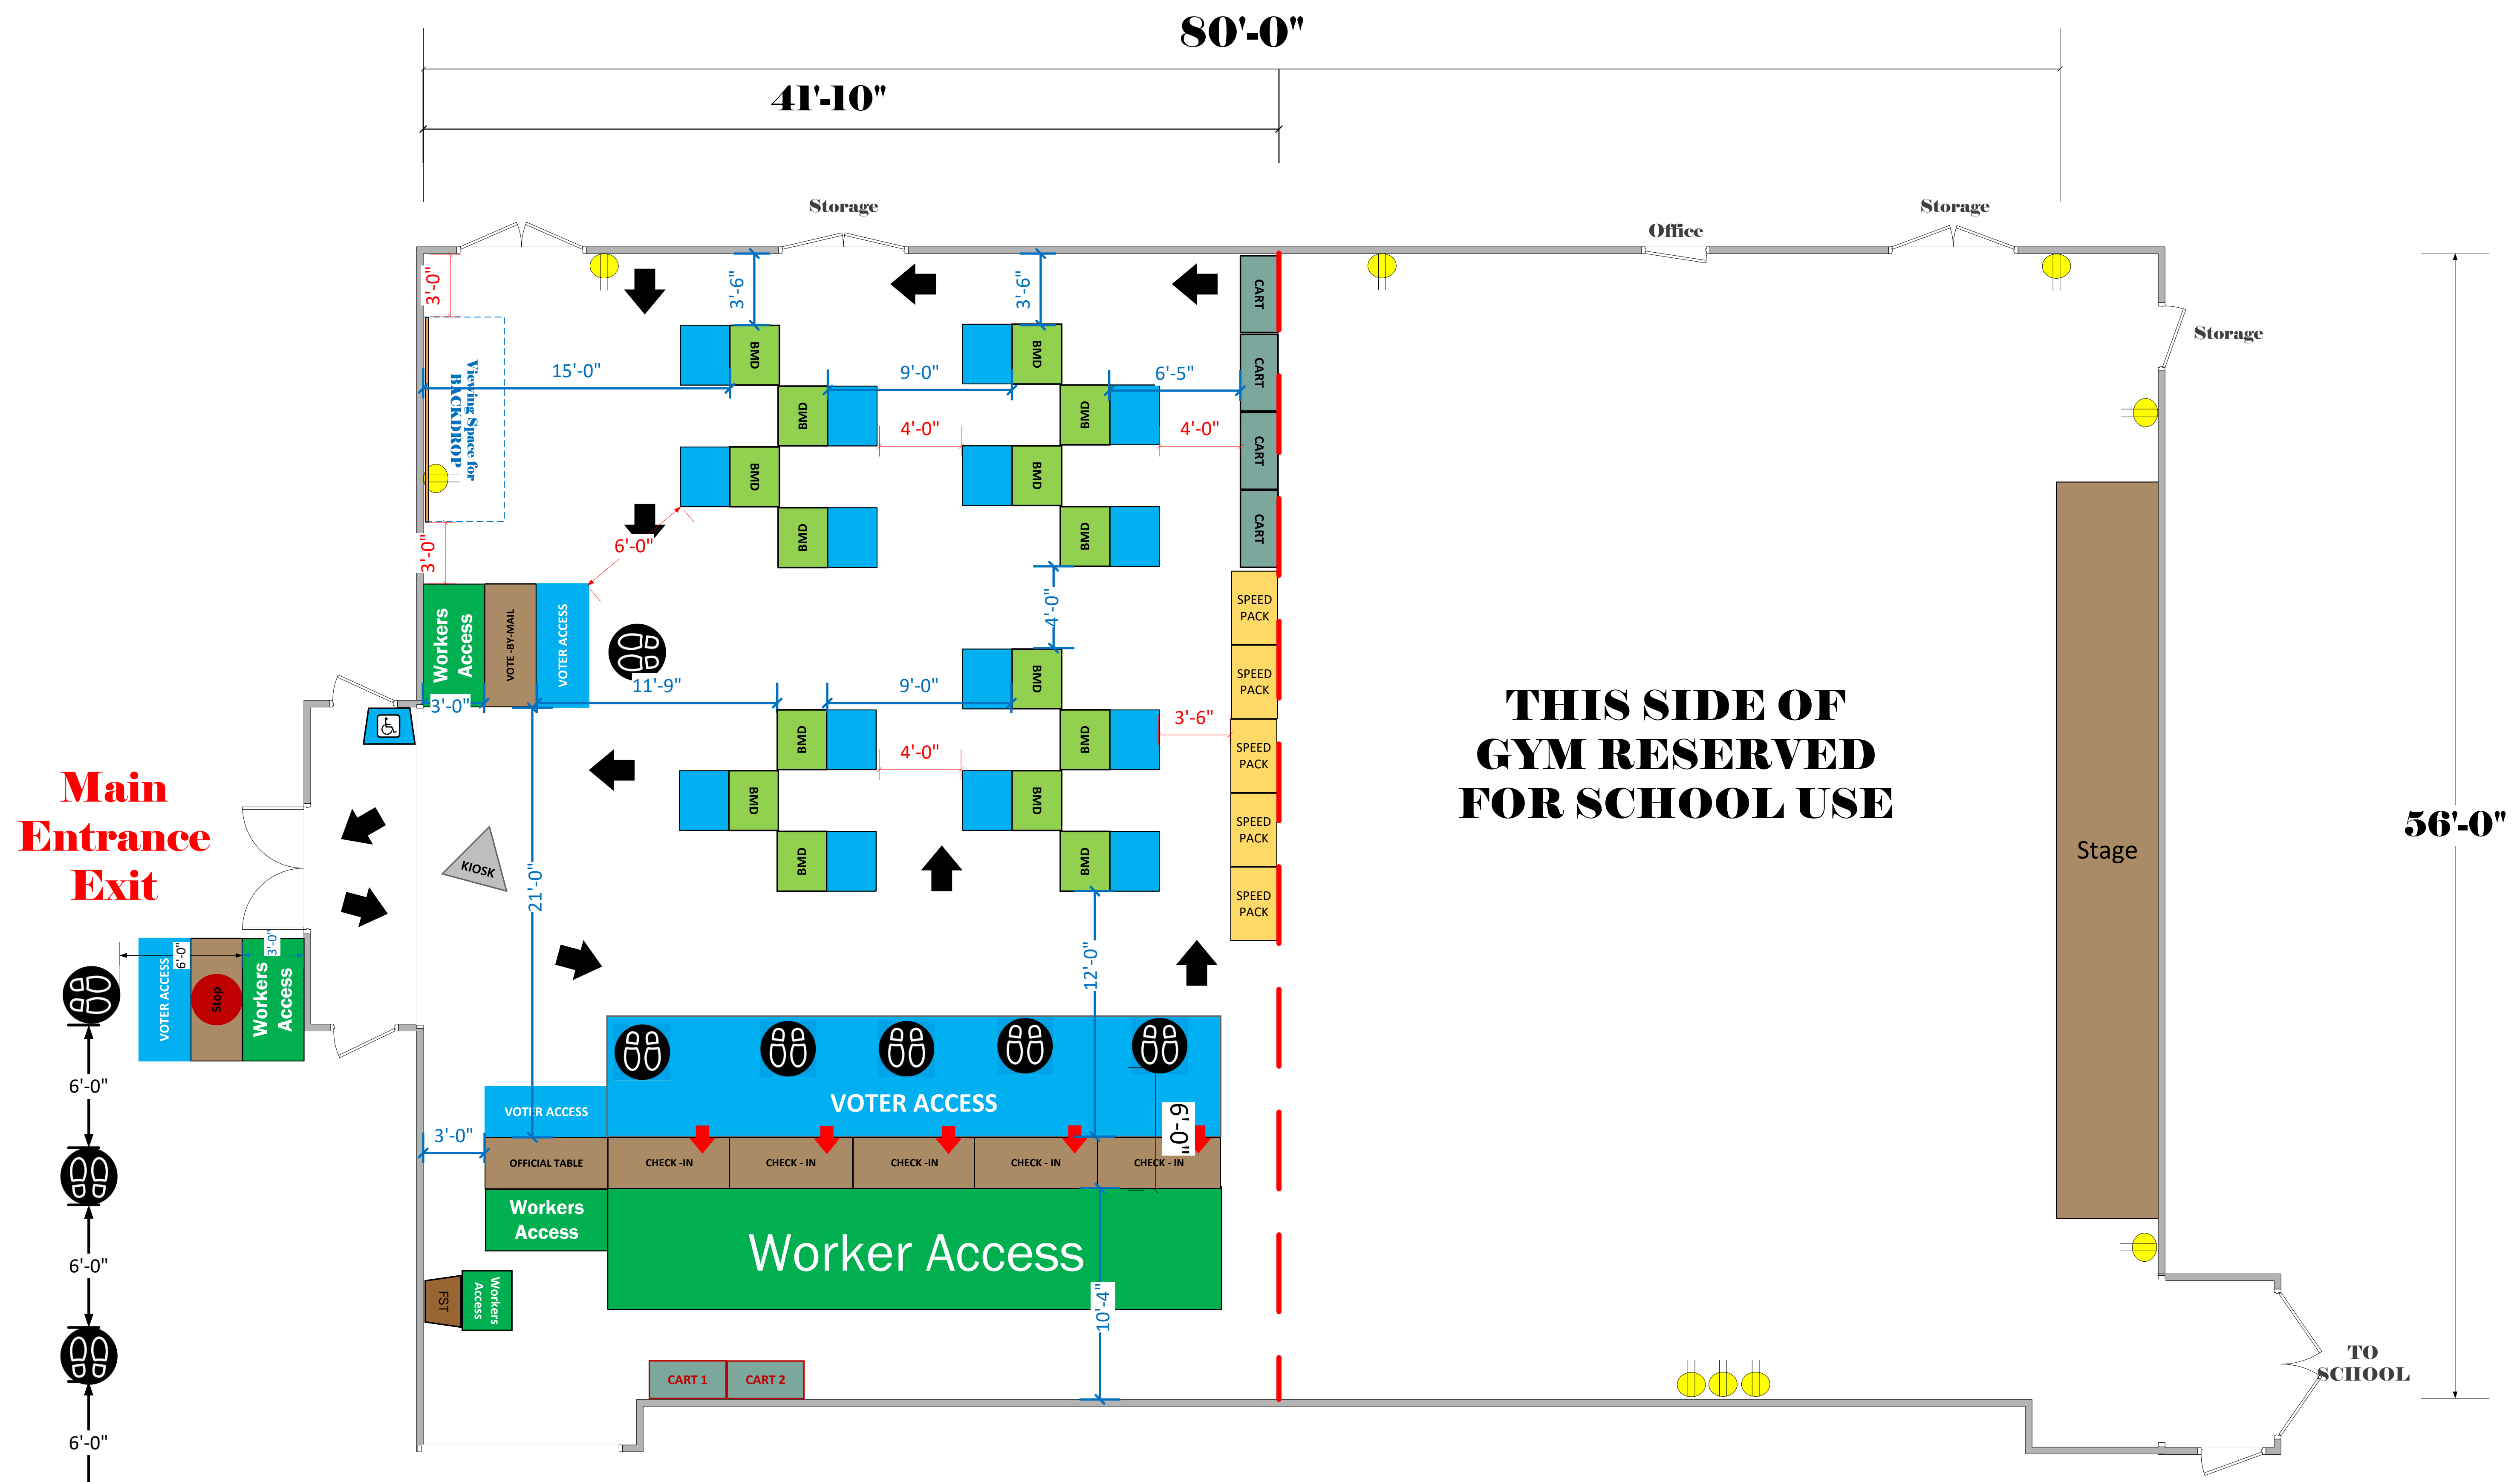

Gymnasium

(4,400 Usable Sq. Ft.)

LEGEND

Room Size	Dimension: 80' x 55'10"	Sq. Ft. 4,466'
EPB	Primary:	Secondary:
BMD	Total: 15	Actual:
Circuits	Total:	Usable:
Floor Decals		
BALLOT MARKING DEVICE		
CHECK IN TABLE		
BMD CART		
BACKDROP		
KIOSK		
POWER OUTLET		
PROTRUDING OBJECT		
ROUTER		
POWER CORDS		

TITLE
Cesar Chavez Middle School
VC ID# 14875

DATE: 1: 48
 DRAWN BY: **Cassandra Stipes**