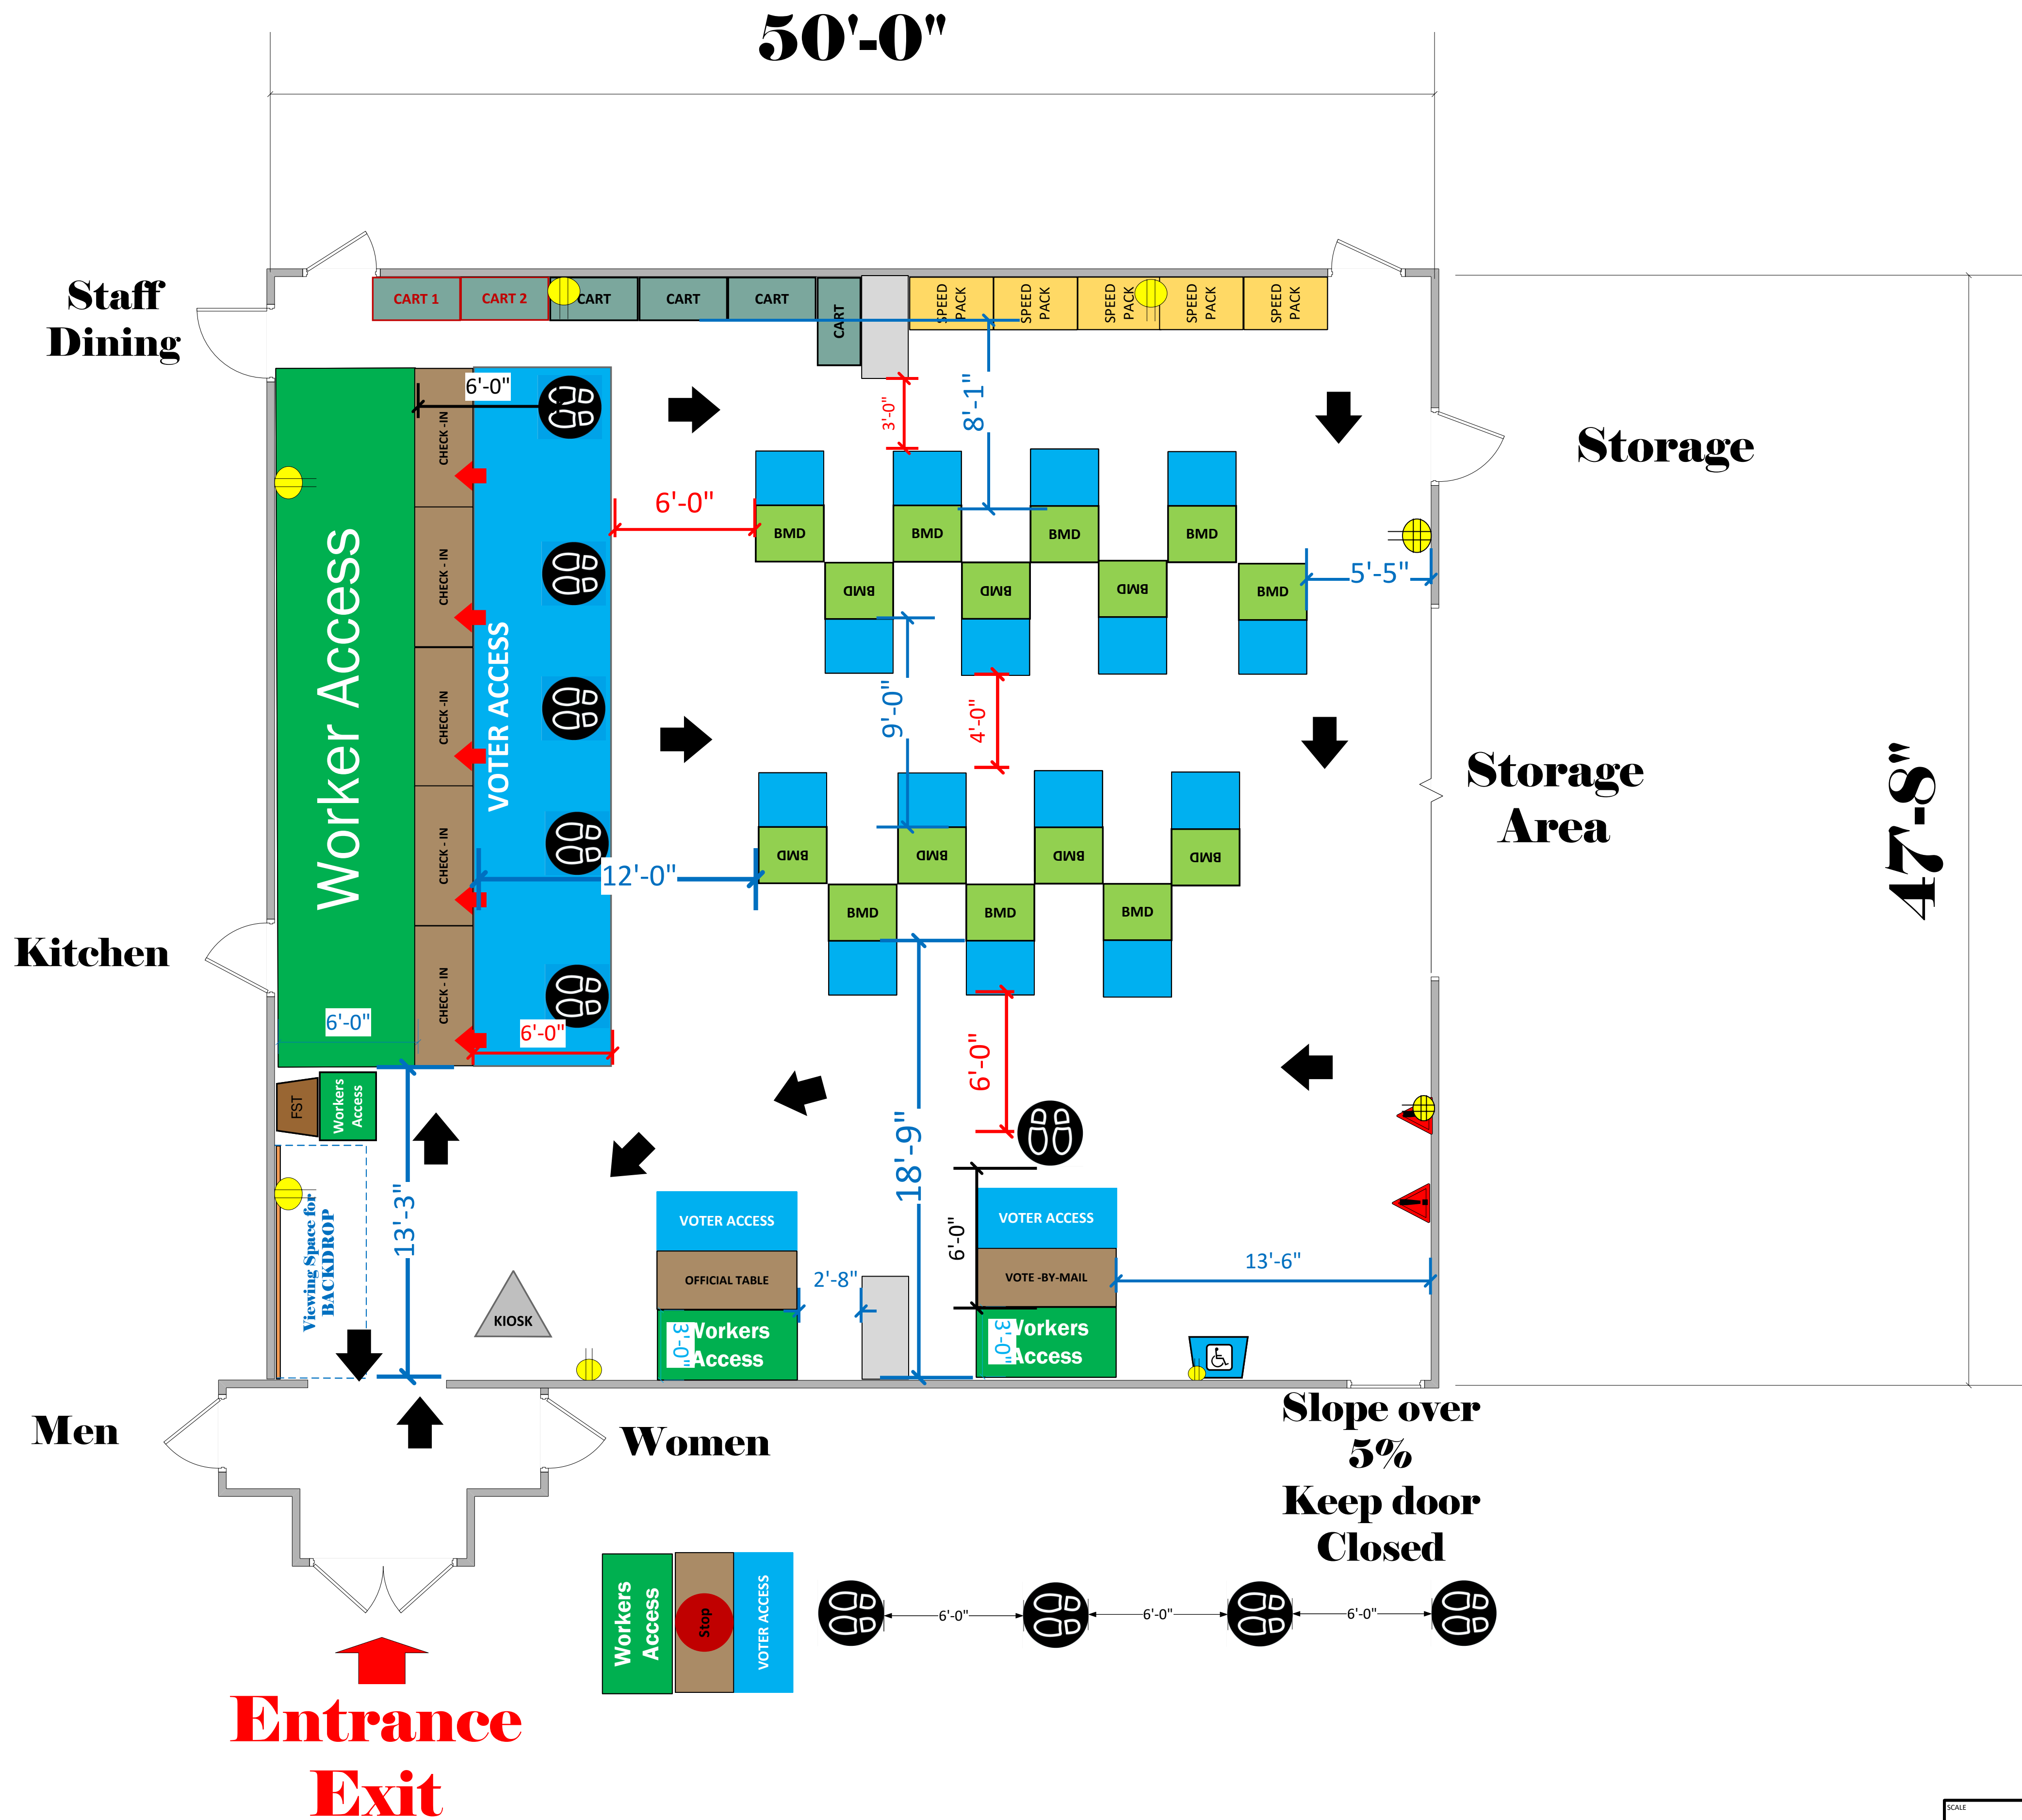

# Cafetorium (2,383 Sq Ft)

## LEGEND

Room Size	Dimension: 47-8" x 50'	Sq. Ft: 2383
EPB	Primary:	Secondary:
BMD	Total: 15	Actual: 15
Circuits	Total:	Usable:
Floor Decals		
BALLOT MARKING DEVICE		
CHECK IN TABLE		
BMD CART		
BACKDROP		
KIOSK		
POWER OUTLET		
PROTRUDING OBJECT		
ROUTER		
POWER CORDS		

**Mayberry St. Elementary**  
**VC ID # 14896**

SCALE	1:48
DRAWN BY	Ryan Rivas