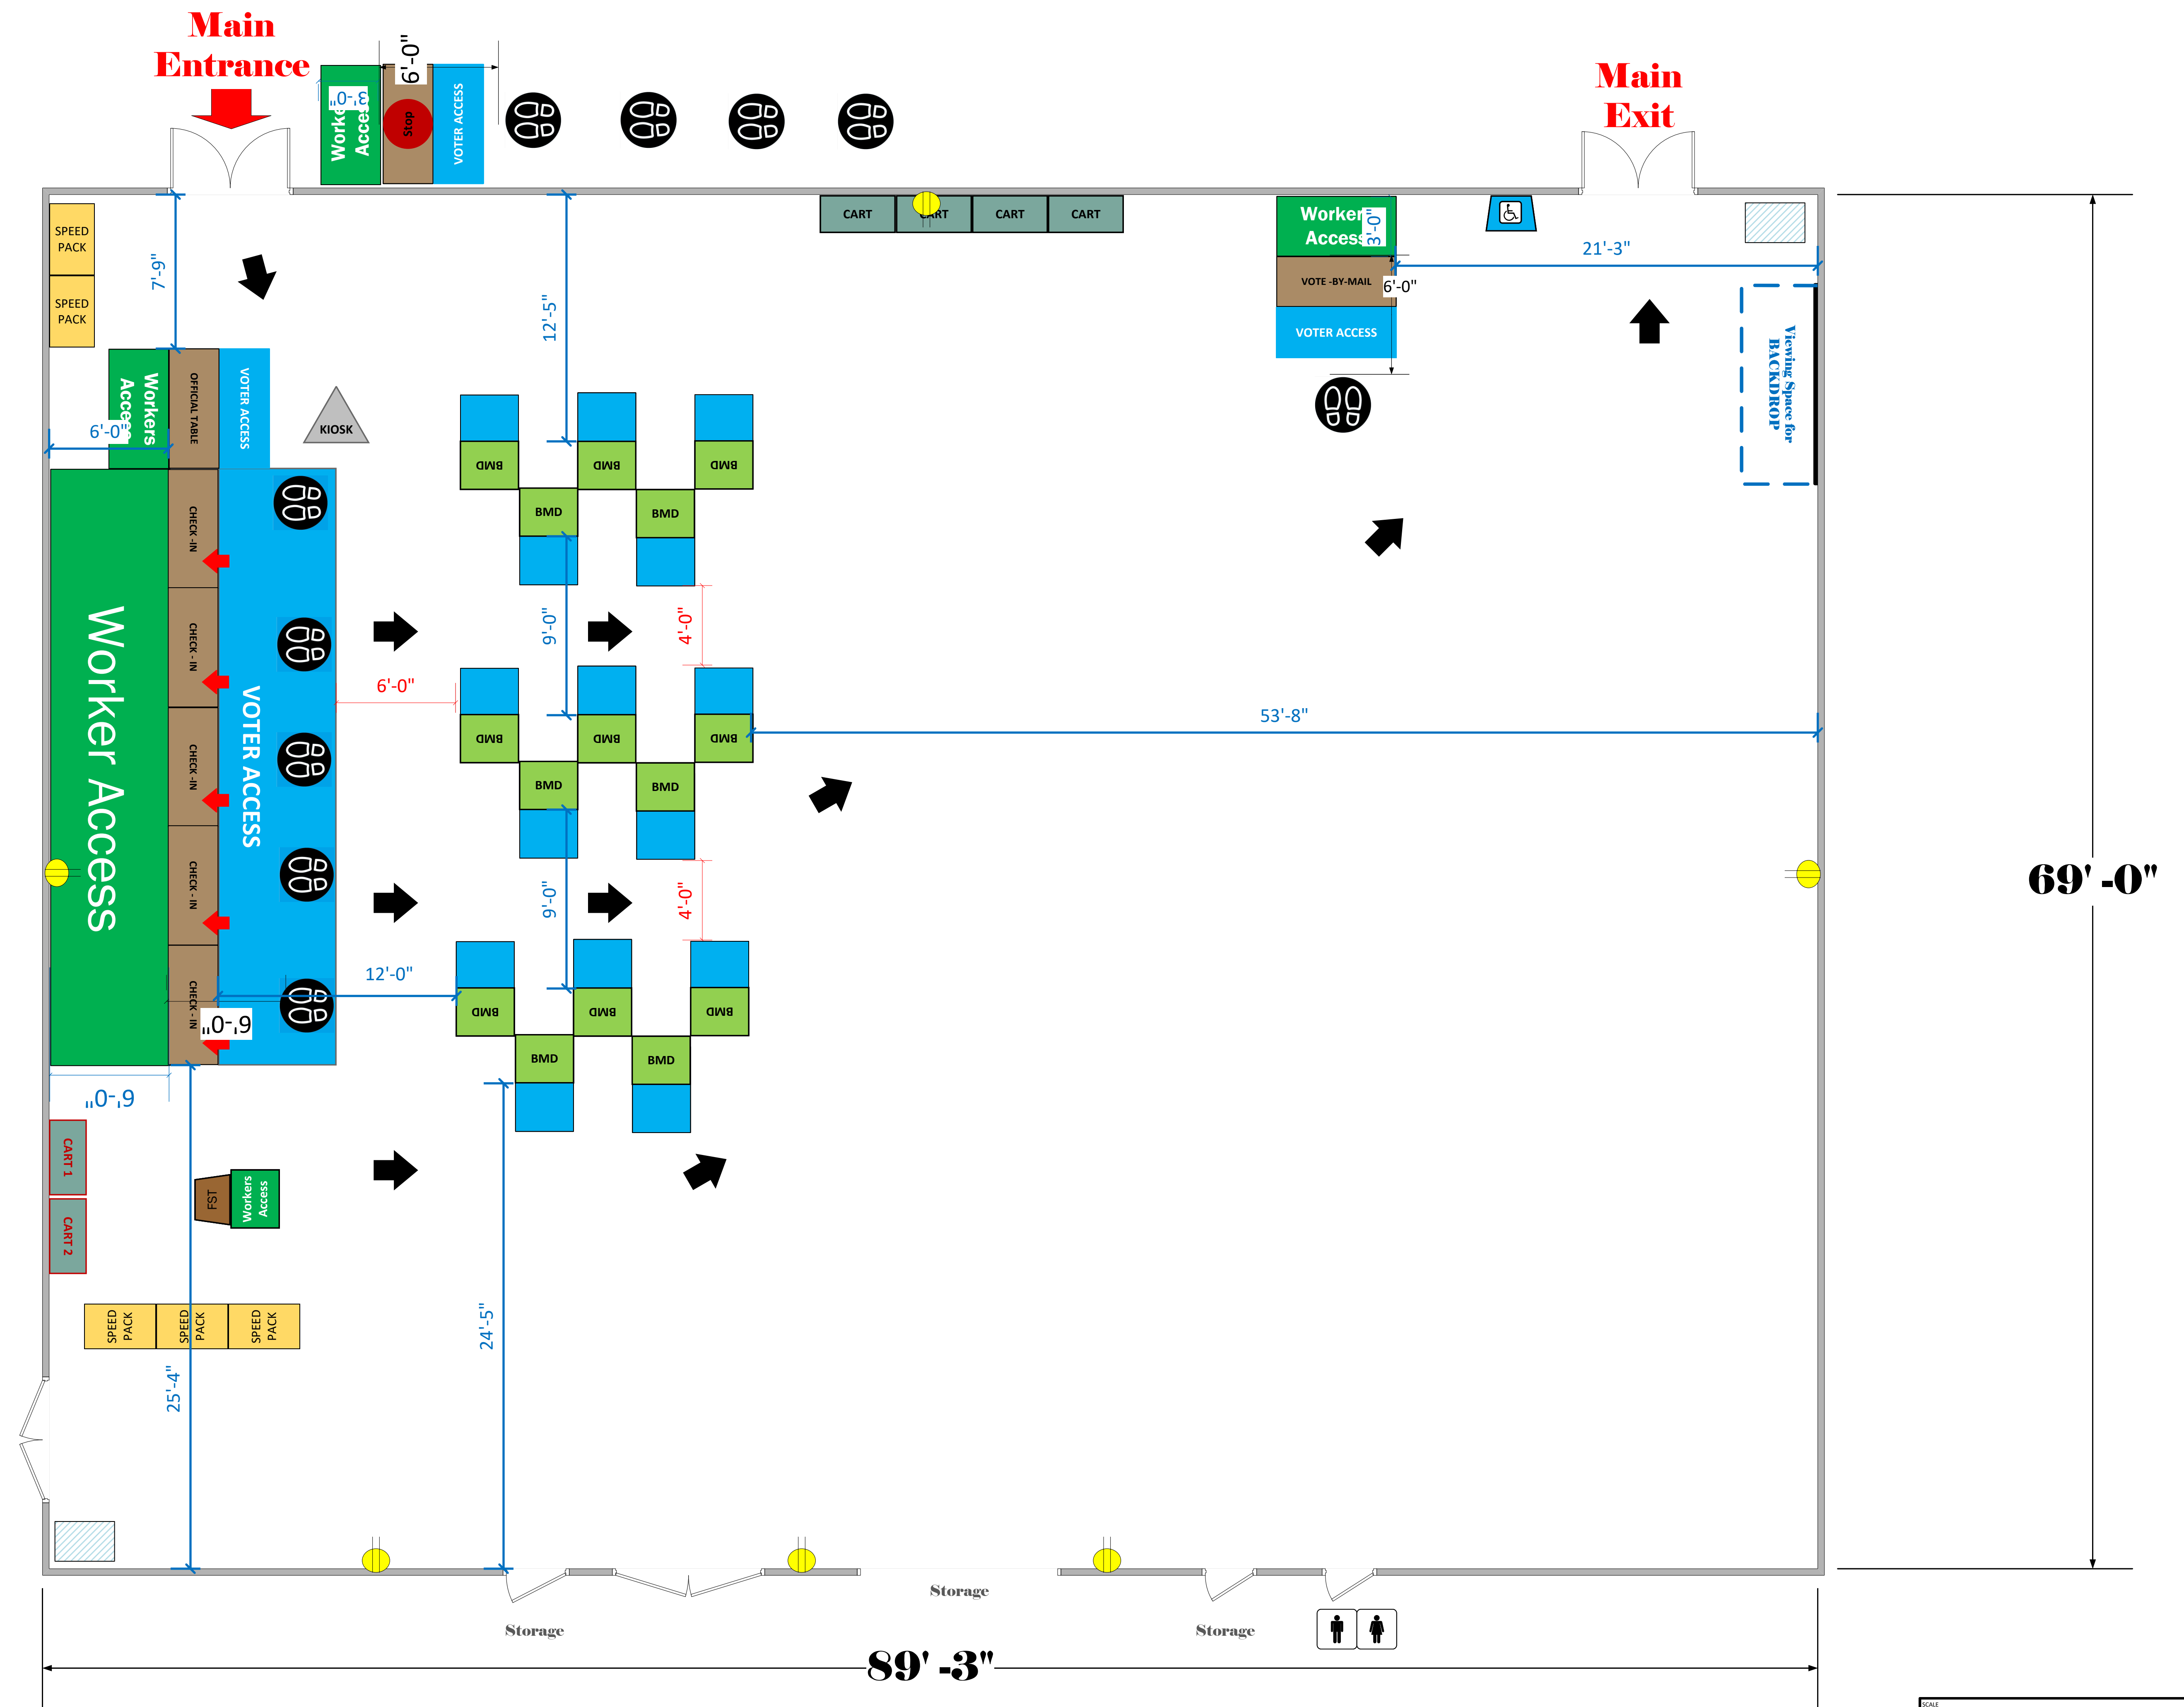

# Girl's Gym (6,141 Sq. Ft.)

## LEGEND

Room Size	Dimension: 89' x 69'	Sq. Ft: 6,141'
EPB	Primary: 5	Secondary:
BMD	Total: 15	Actual:
Circuits	Total:	Usable:
Floor Decals		
BALLOT MARKING DEVICE		
CHECK IN TABLE		
BMD CART		
BACKDROP		
KIOSK		
POWER OUTLET		
PROTRUDING OBJECT		
ROUTER		
POWER CORDS		

**Muir Middle School  
VC ID# 14899**

SCALE	1: 48
DRAWN BY	David Chaparro