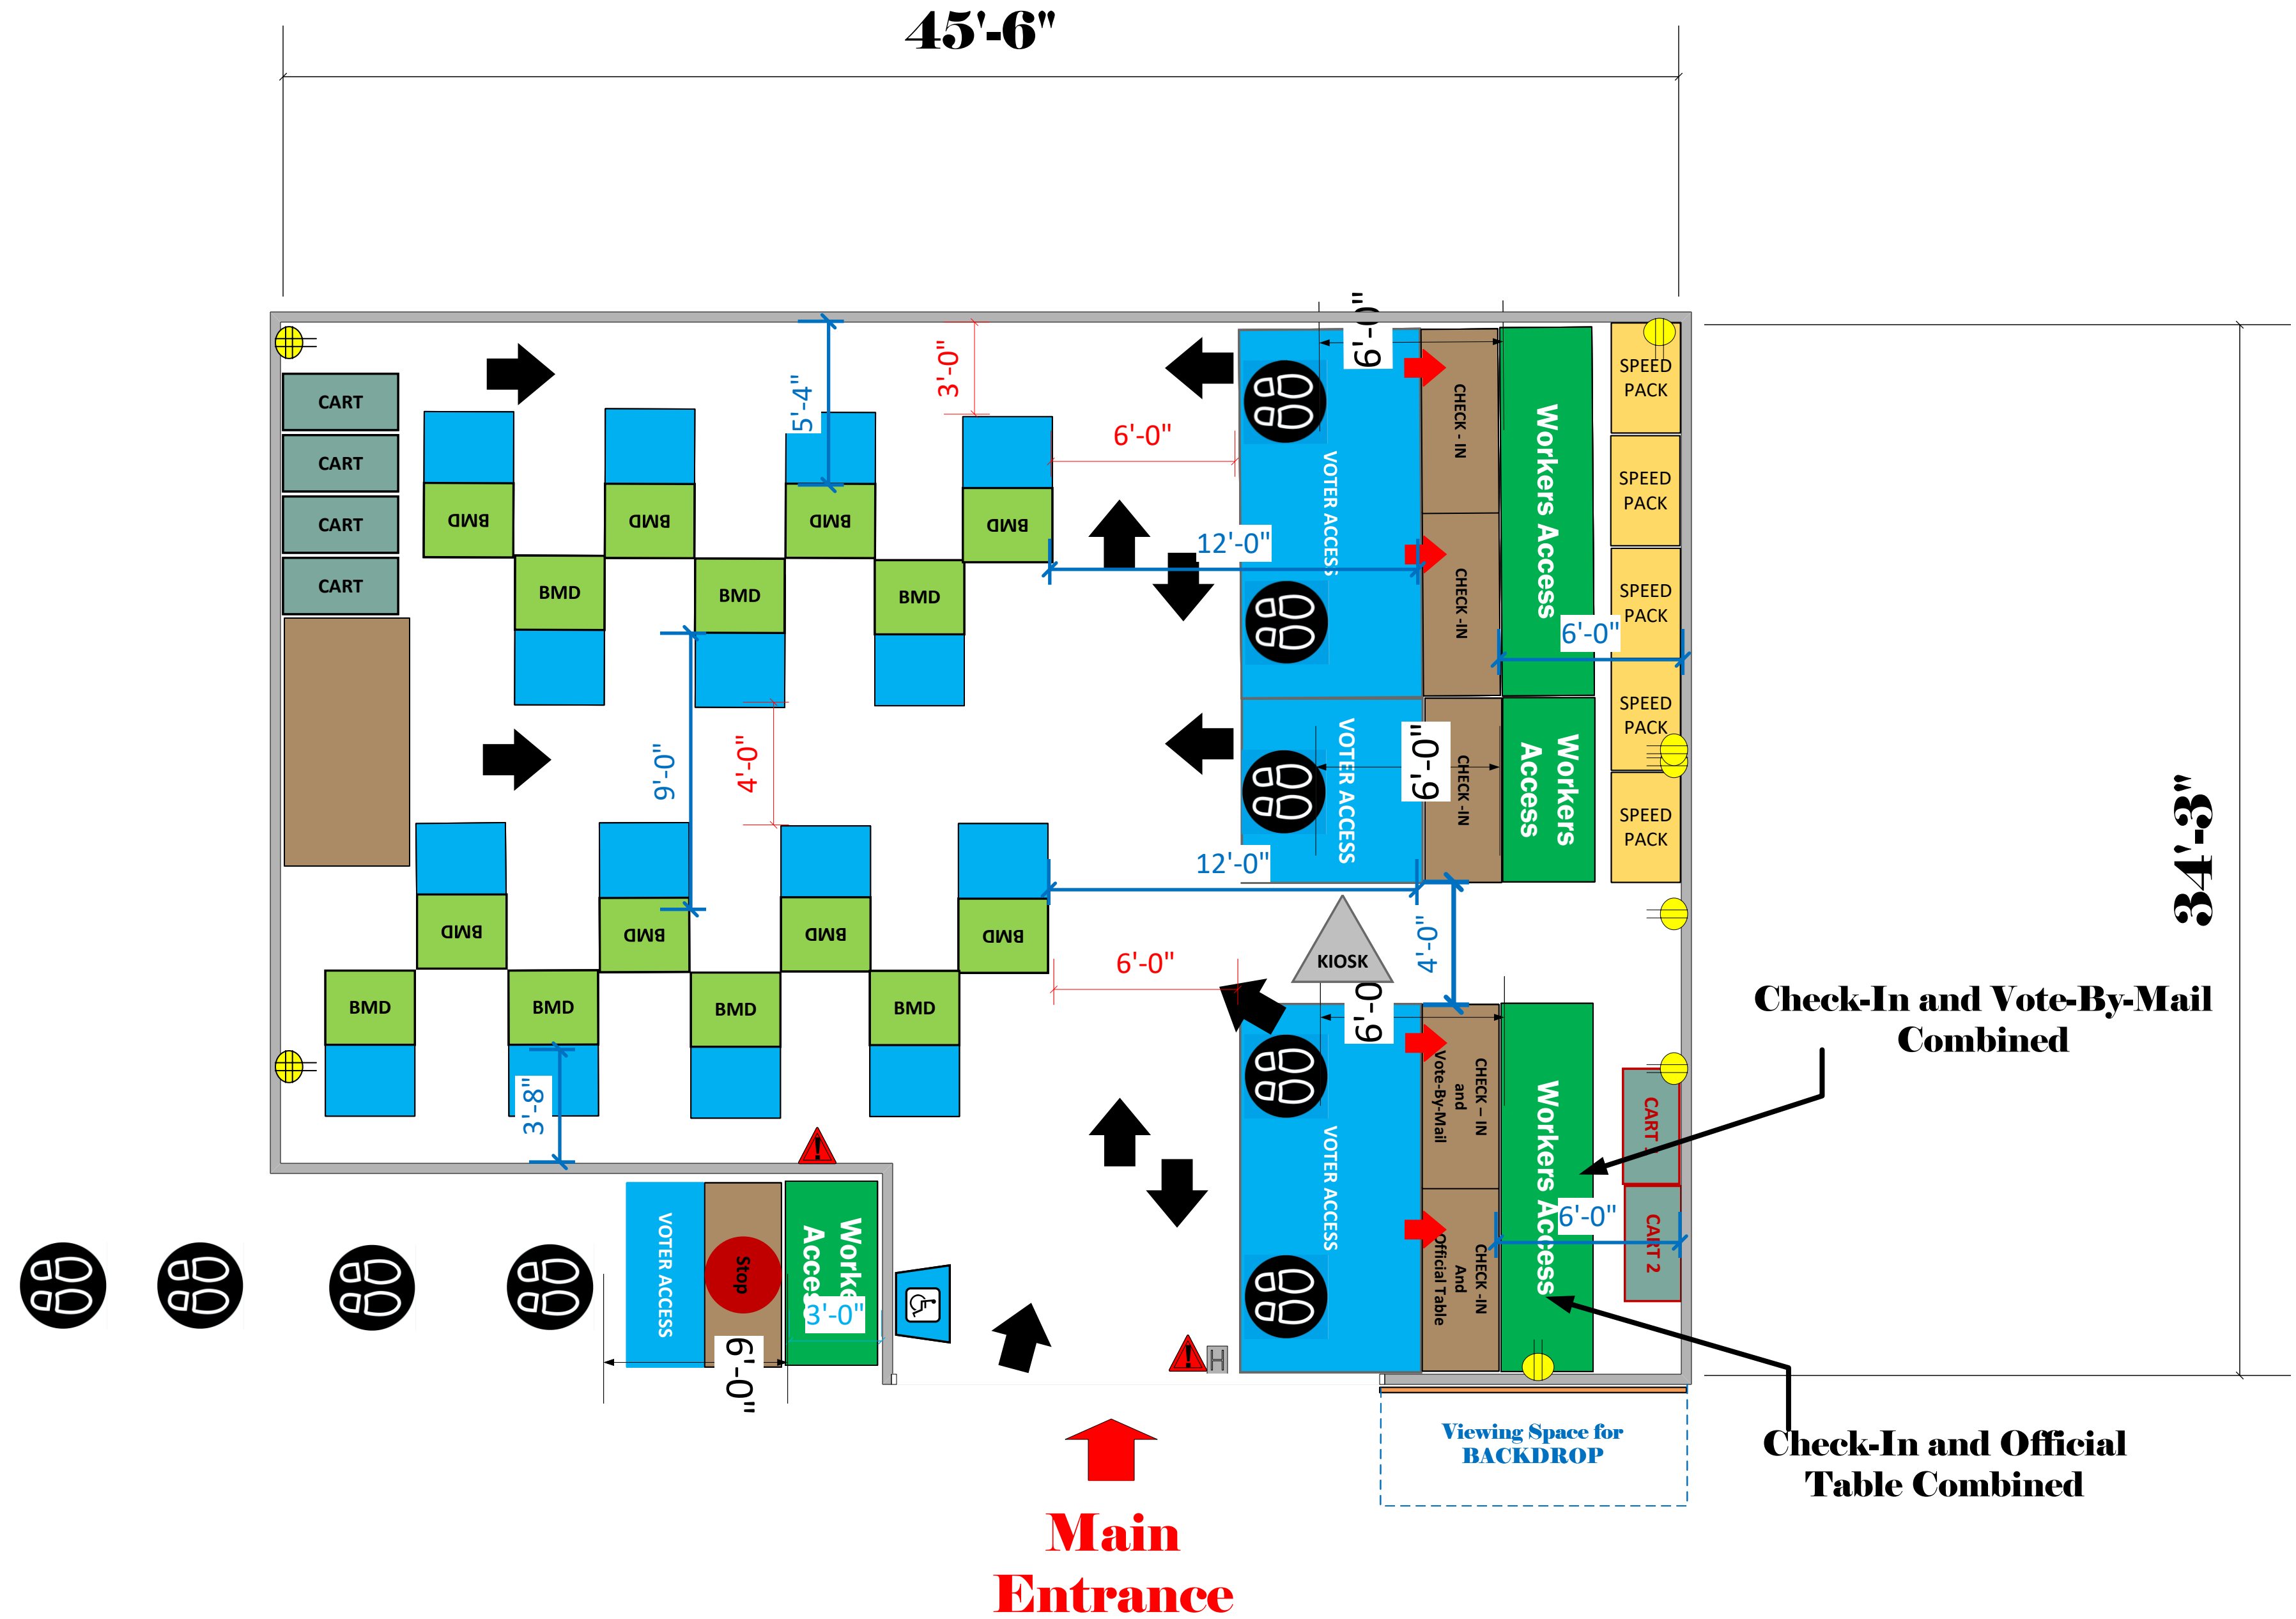

# Fellowship Hall

(1,251 Usable Sq. Ft.)

## LEGEND

Room Size	Dimension: 45'6" x 27'6"	Sq. Ft: 1,453'
EPB	Primary:	Secondary:
BMD	Total: 15	Actual: 15
Circuits	Total:	Usable:
Floor Decals		
BALLOT MARKING DEVICE		
CHECK IN TABLE		
BMD CART		
BACKDROP		
KIOSK		
POWER OUTLET		
PROTRUDING OBJECT		
ROUTER		
POWER CORDS		

TITLE

### New Presbyterian Church

VC ID# 14935

SCALE  
1: 48

DRAWN BY  
Ryan Rivas