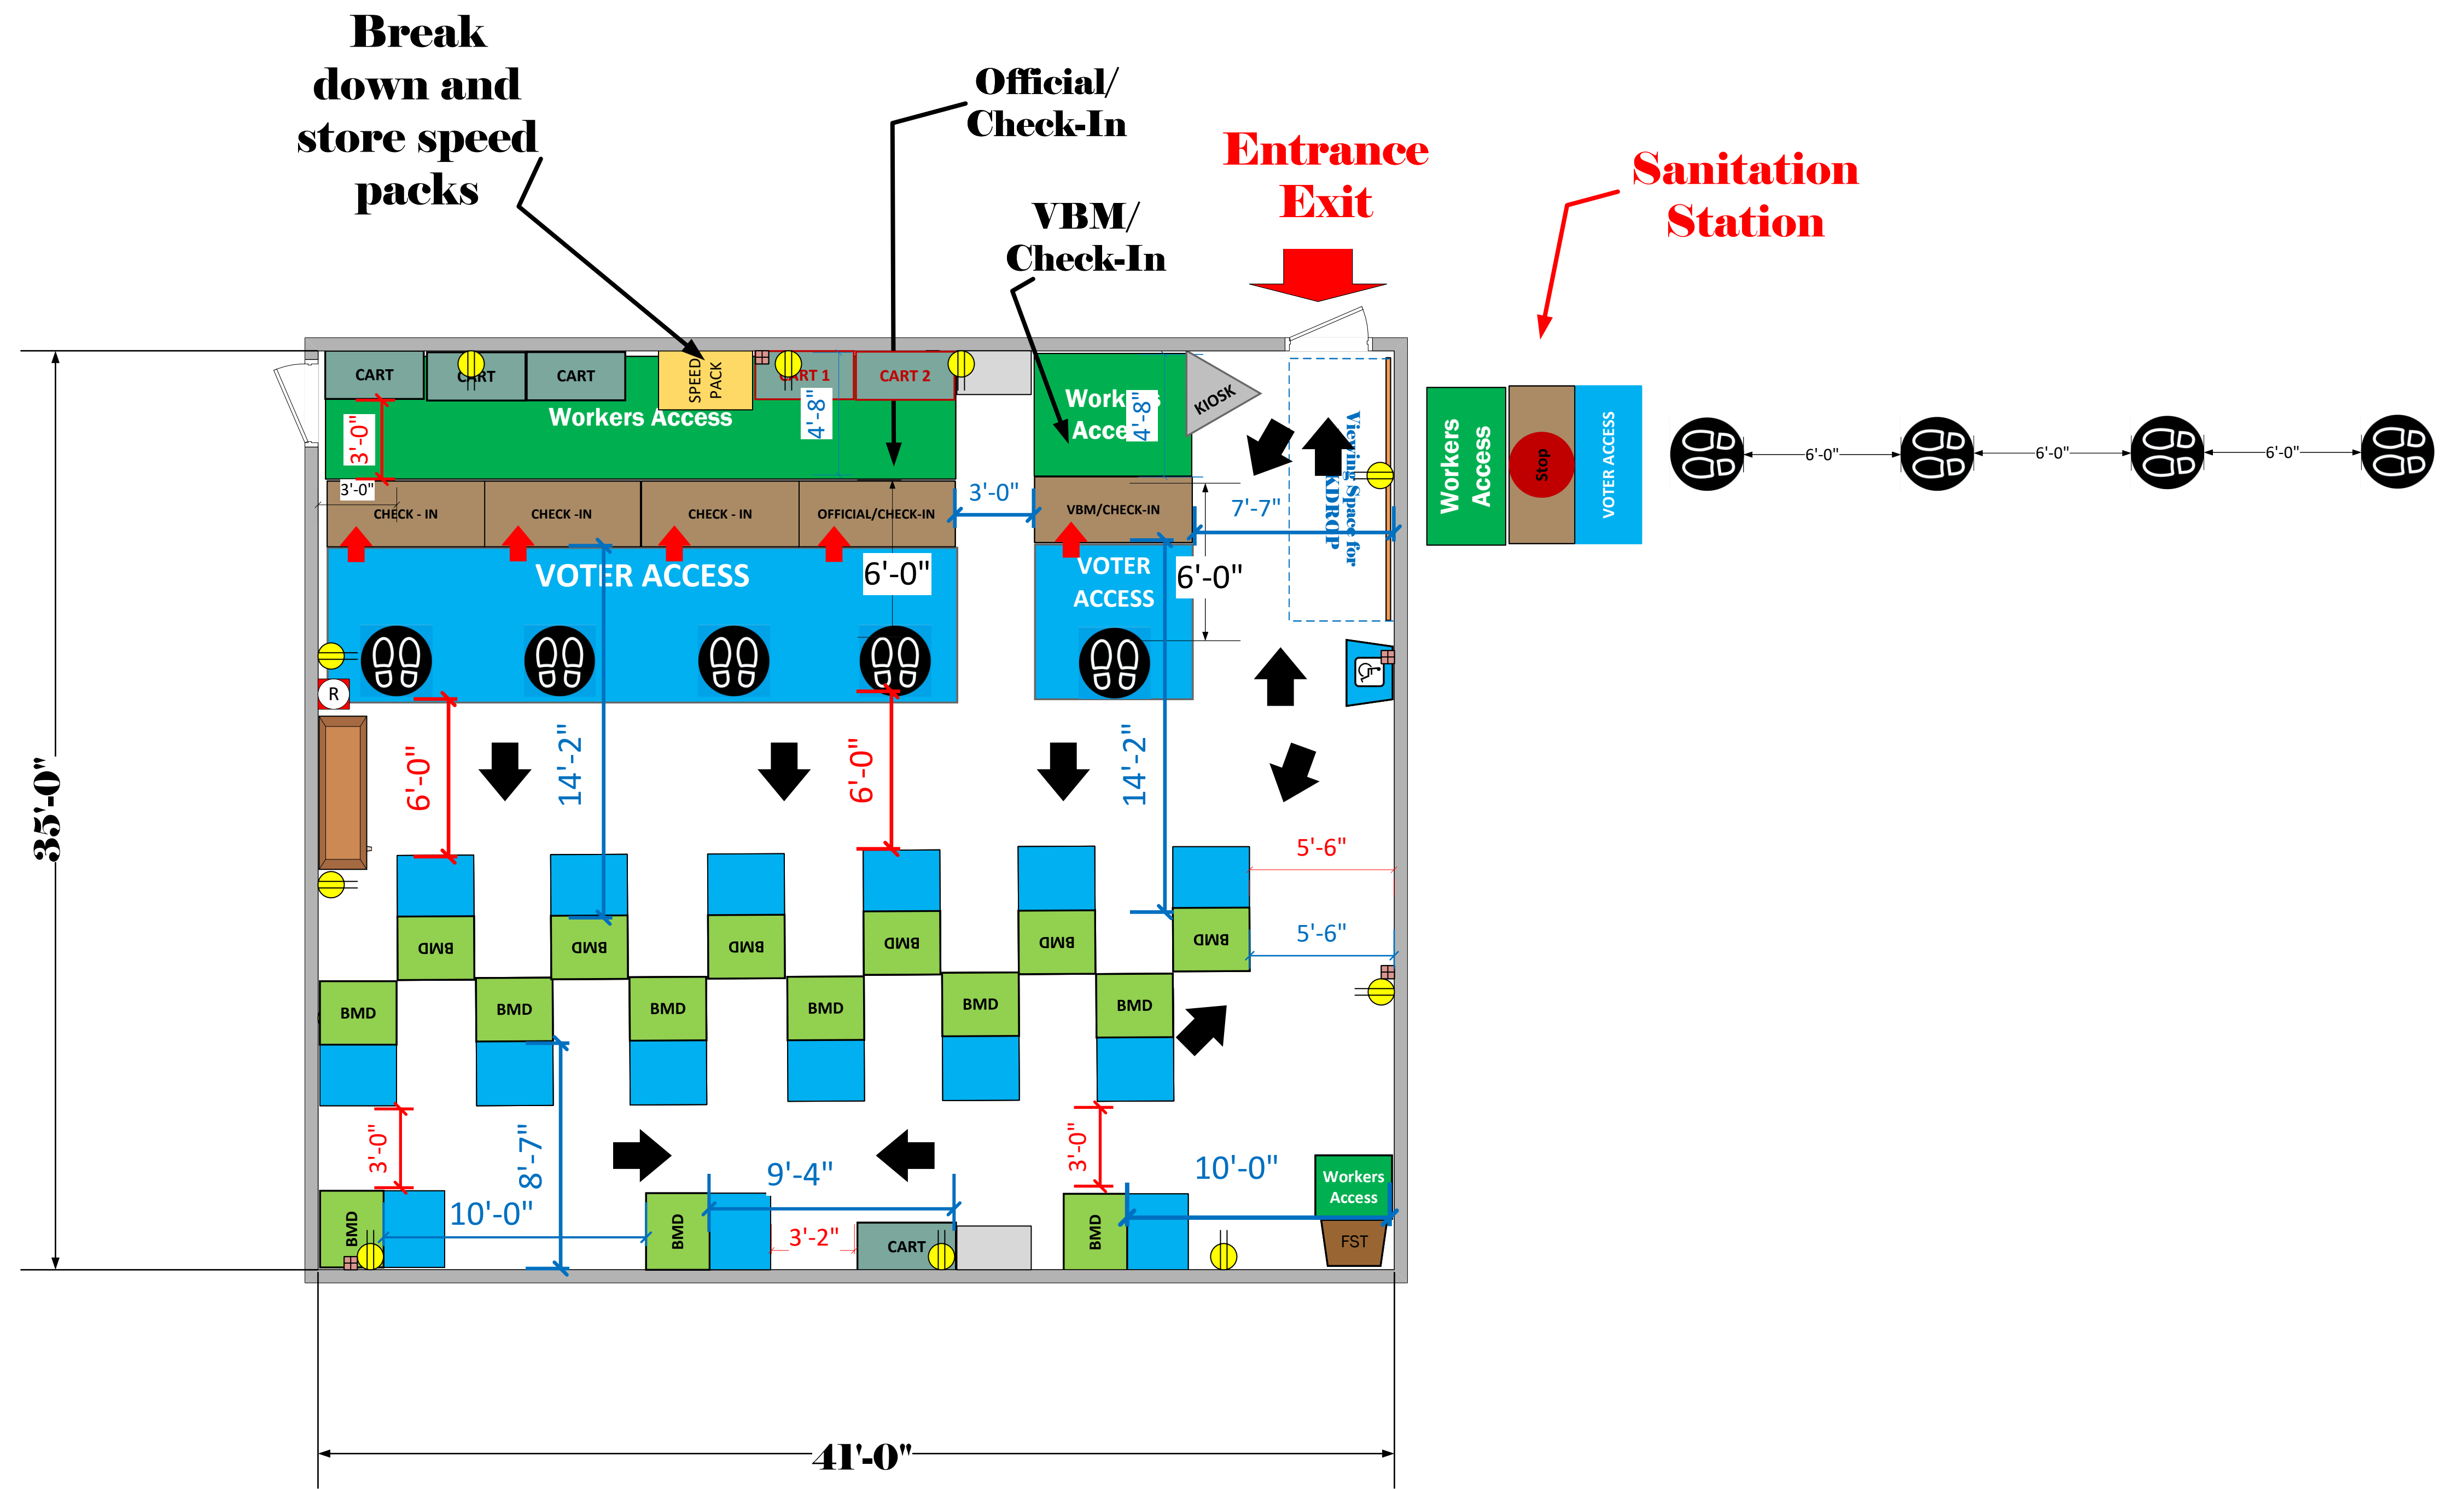

Club Room A 1400 Sq. Ft

LEGEND

Room Size	Dimension: 35' x 40'	Sq. Ft: 1400
EPB	Primary:	Secondary:
BMD	Total: 15	Actual: 15
Circuits	Total:	Usable:
Floor Decals		
BALLOT MARKING DEVICE		
CHECK IN TABLE		
BMD CART		
BACKDROP		
KIOSK		
POWER OUTLET		
PROTRUDING OBJECT		
ROUTER		
POWER CORDS		

TITLE
**La Fayette Recreation Center
VC ID # 14938**

SCALE
1:48

DRAWN BY
Ryan Rivas