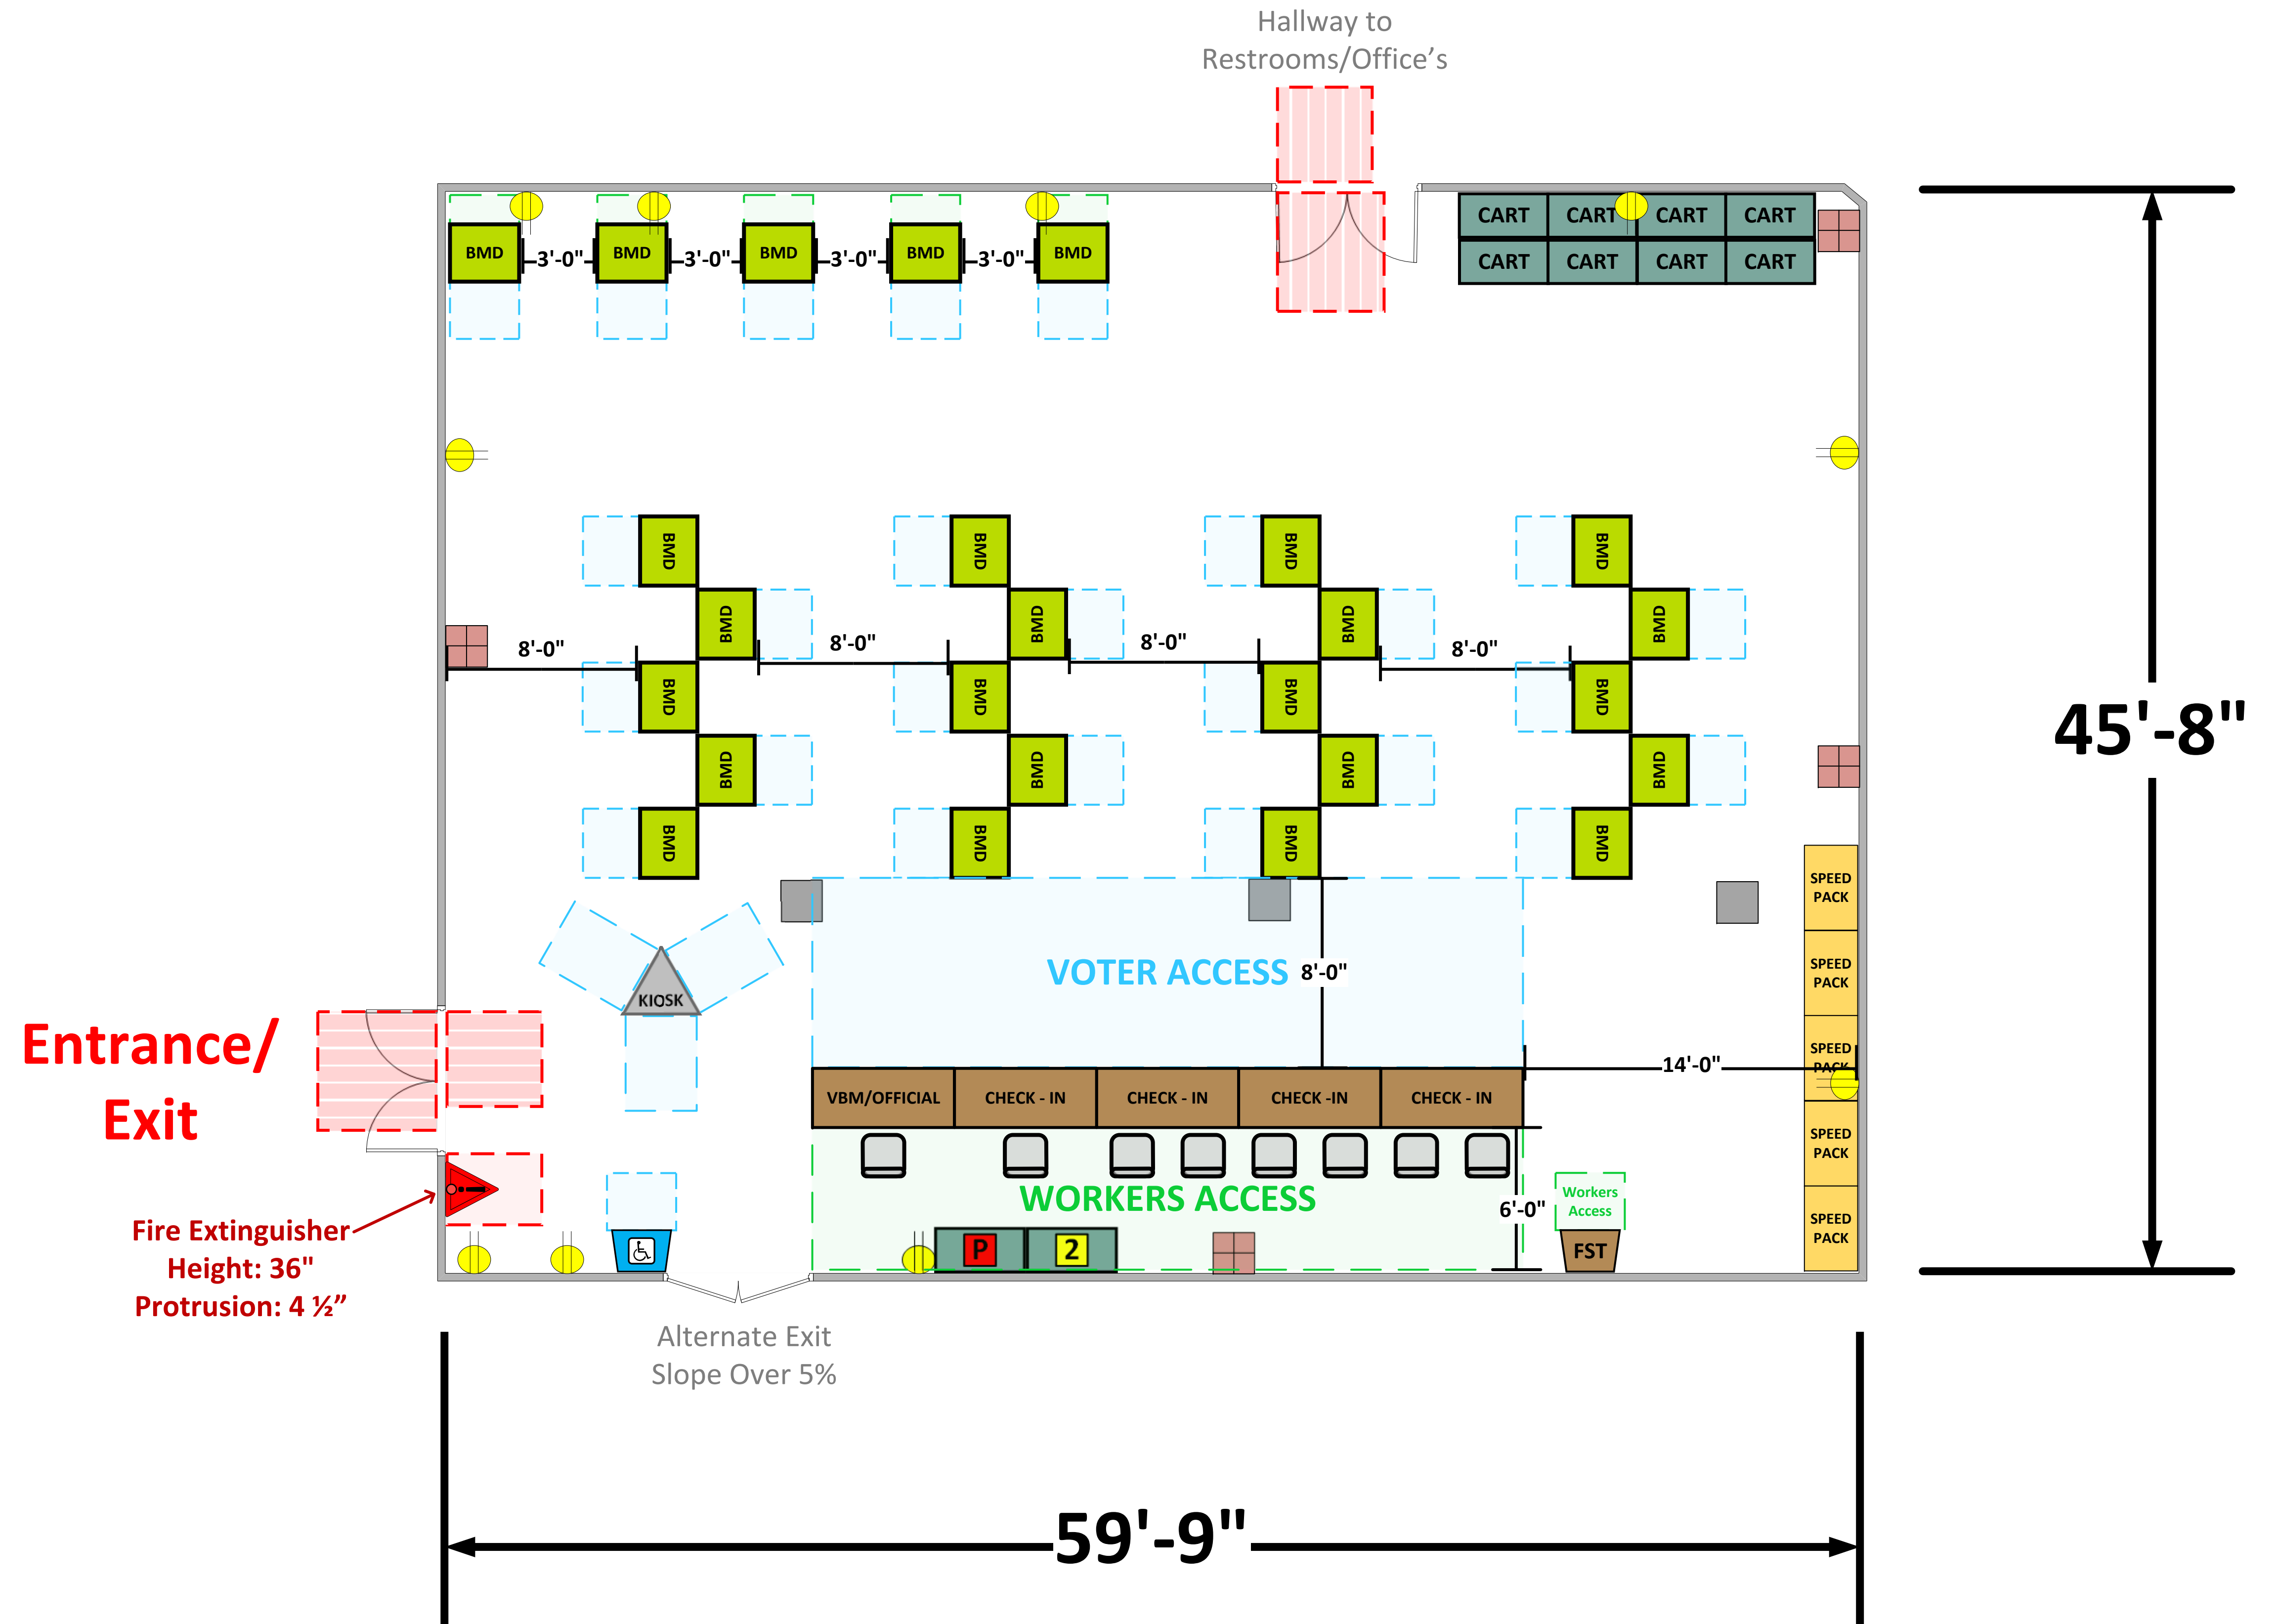

Tehran Hall

(2,646 Usable Sq. Ft.)

LEGEND

Room Size	Dimension: 45'-8" x 59'-9"	Sq. Ft: 2655
Number of BMDs	25	
POWER OUTLET		
PROTRUDING OBJECT		
Do Not Block Area		

VCID 14974
Iman Cultural Center

Each chair at a CHECK-IN station equals one ePollbook

Equipment By: Anthony Gonzalez	Date: 03/26/26
Skeleton Drawn By: Carlos Montejano/ Anthony Gonzalez	Date: 03/26/26
Scale: 1/4" inches = 1' Ft.	