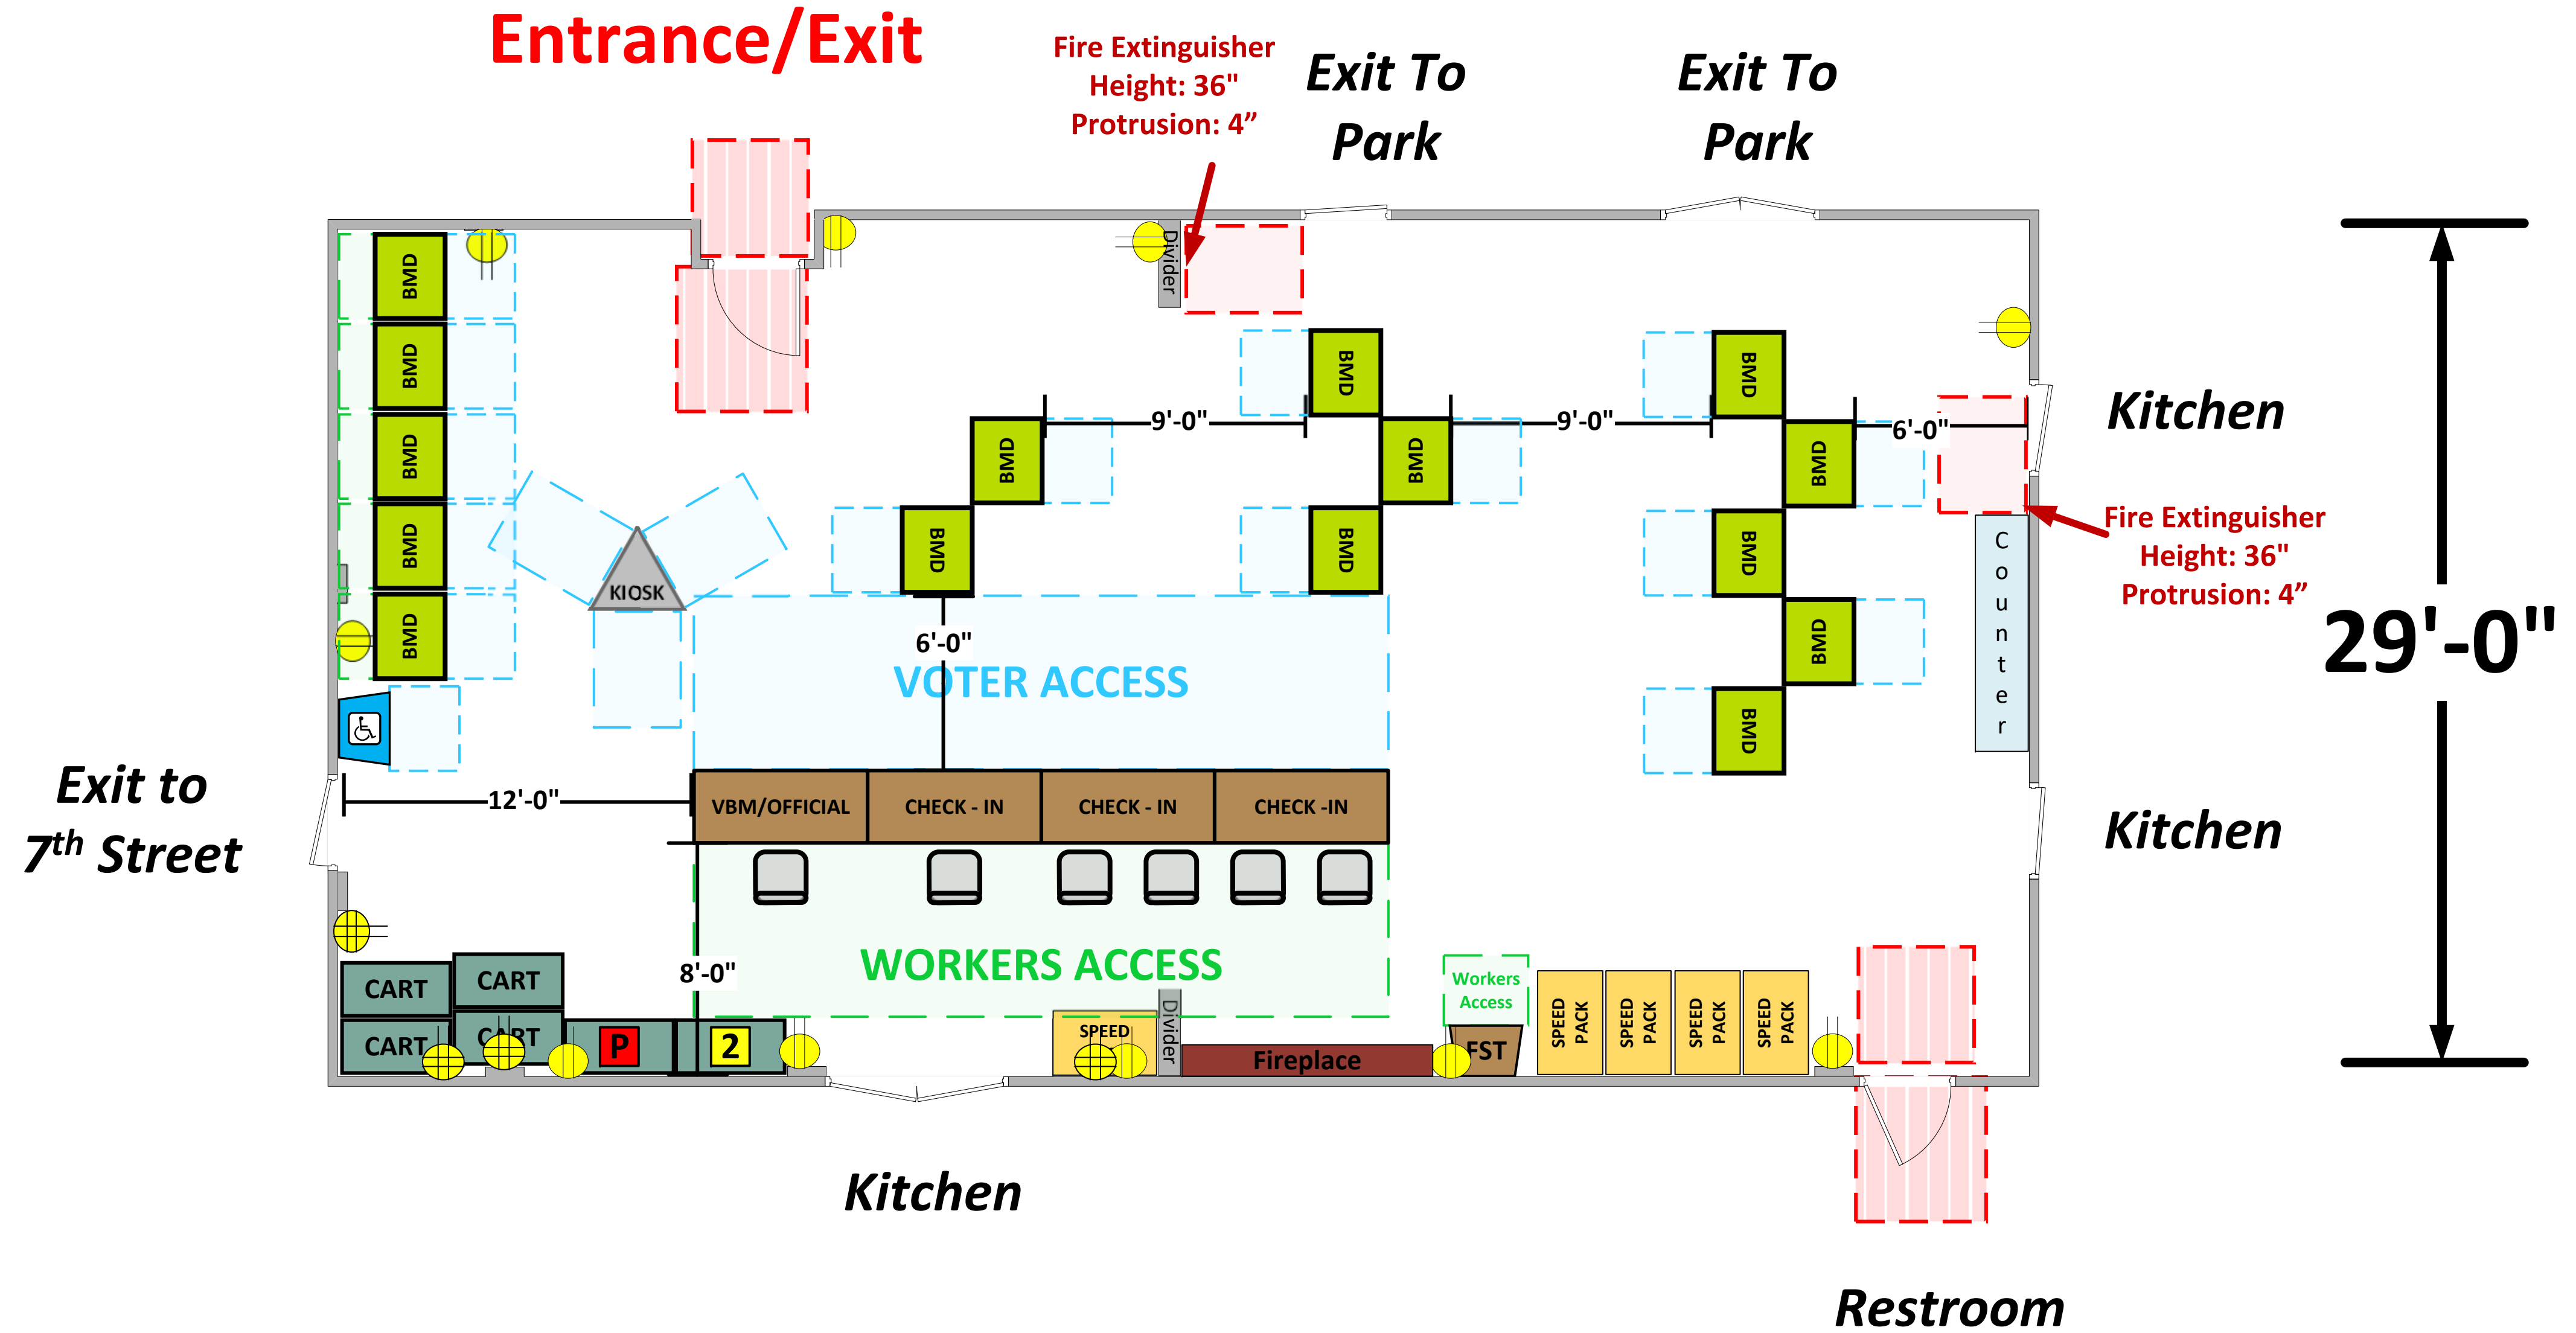

# Joslyn Hall (1,711 Usable Sq. Ft.)

57'-0"

## LEGEND

Room Size	Dimension: 57' x 29'	Sq. Ft: 1,711'
Floor Decals	15	
POWER OUTLET		
PROTRUDING OBJECT		
Do Not Block Area		

TITLE

**VCID 14998  
Christine Emerson Reed Park**

Equipment By: <b>Dustin Fuller</b>	Date: <b>04/06/2026</b>
Skeleton Drawn By: <b>David Chaparro</b>	Date: <b>02/07/2023</b>
Scale: <b>1/4" inches = 1' Ft.</b>	