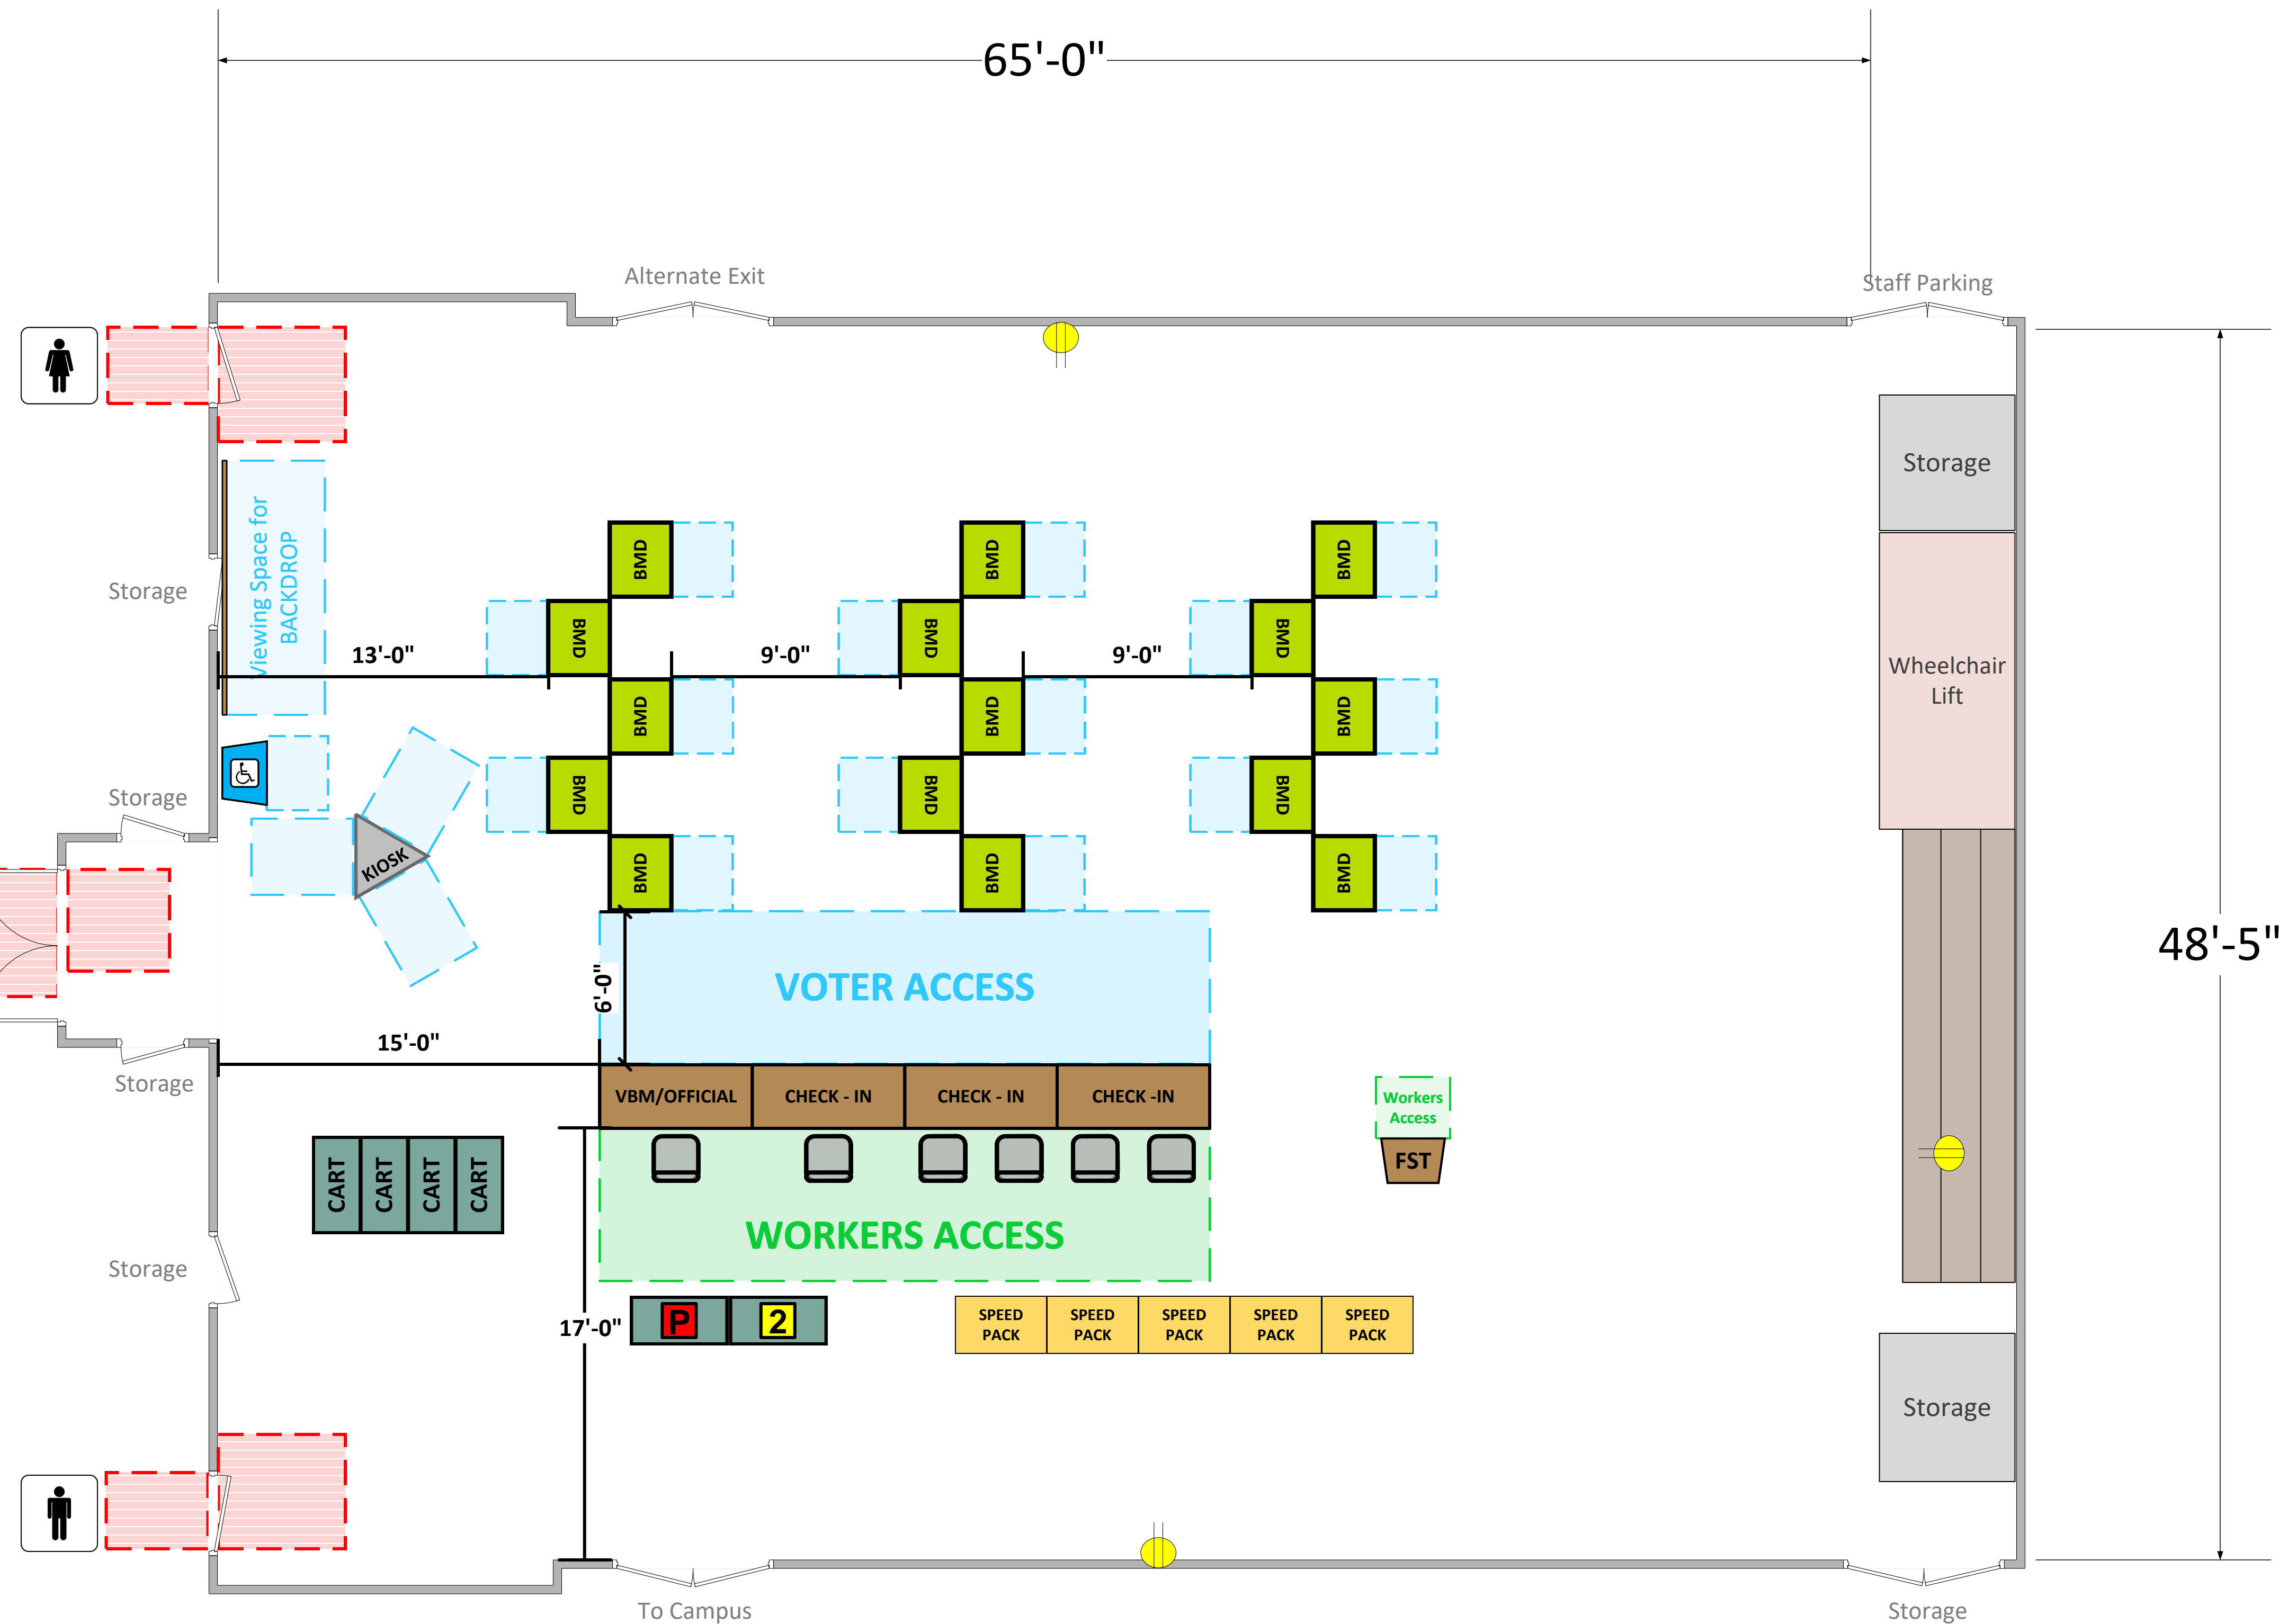

Multi-Purpose Room (3,147 Usable Sq. Ft.)

LEGEND

Room Size	Dimension: 65' x 48'-5"	Sq. Ft: 3,147'
Number of BMDs	15	
POWER OUTLET		
PROTRUDING OBJECT		
Do Not Block Area		

VCID 14999
Northridge Middle School

Each chair at a CHECK-IN station equals one ePollbook

Equipment By: David Chaparro	Date: 01/24/24
Skeleton Drawn By: David Chaparro	Date: 01/24/24
Scale: 1/4" inches = 1' Ft.	