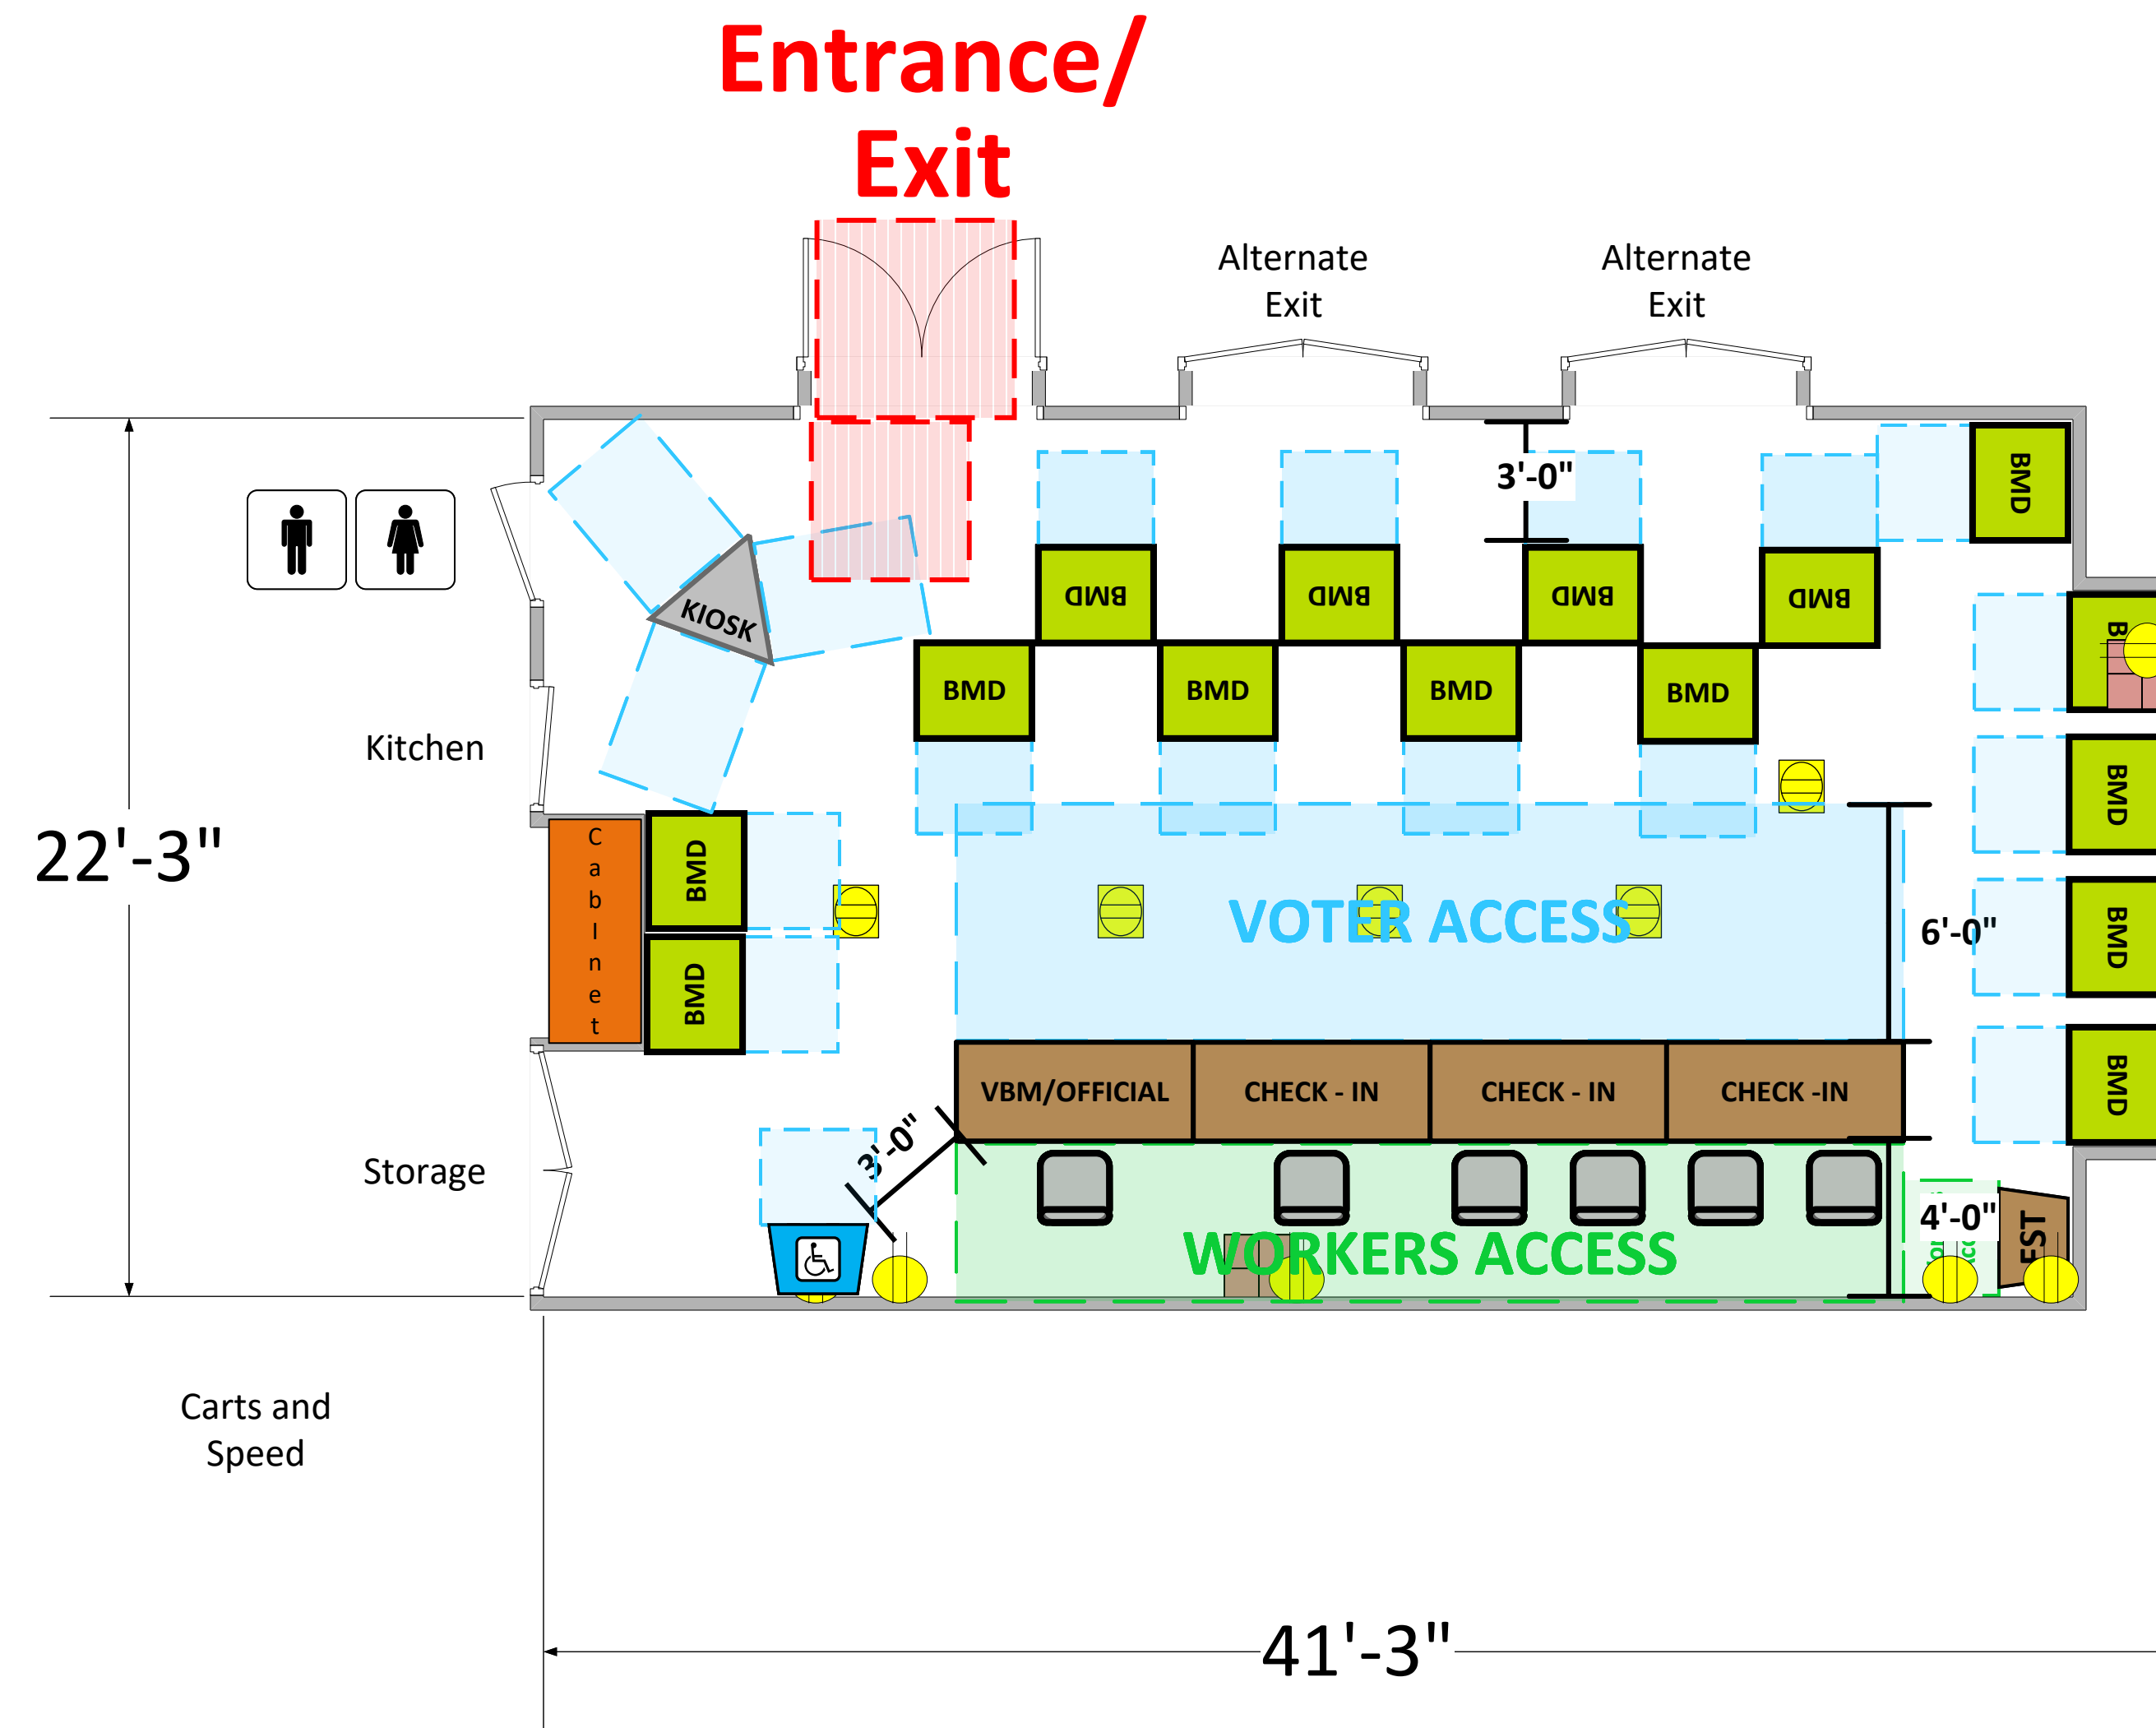

Meeting Room (903 Sq. Ft.)

LEGEND

Room Size	Dimension: 22'-3" x 41'x3"	Sq. Ft: 903
Number of BMDs		
POWER OUTLET		
PROTRUDING OBJECT		
Do Not Block Area		

TITLE

VCID #150
Topanga Library

Each chair at a CHECK-IN station equals one ePollbook

Equipment By:	Date:
Carlos Montejano	09/24/2023
Skeleton Drawn By:	Date:
David Chaparro	08/16/2023
Scale:	
1/4" inches = 1' Ft.	