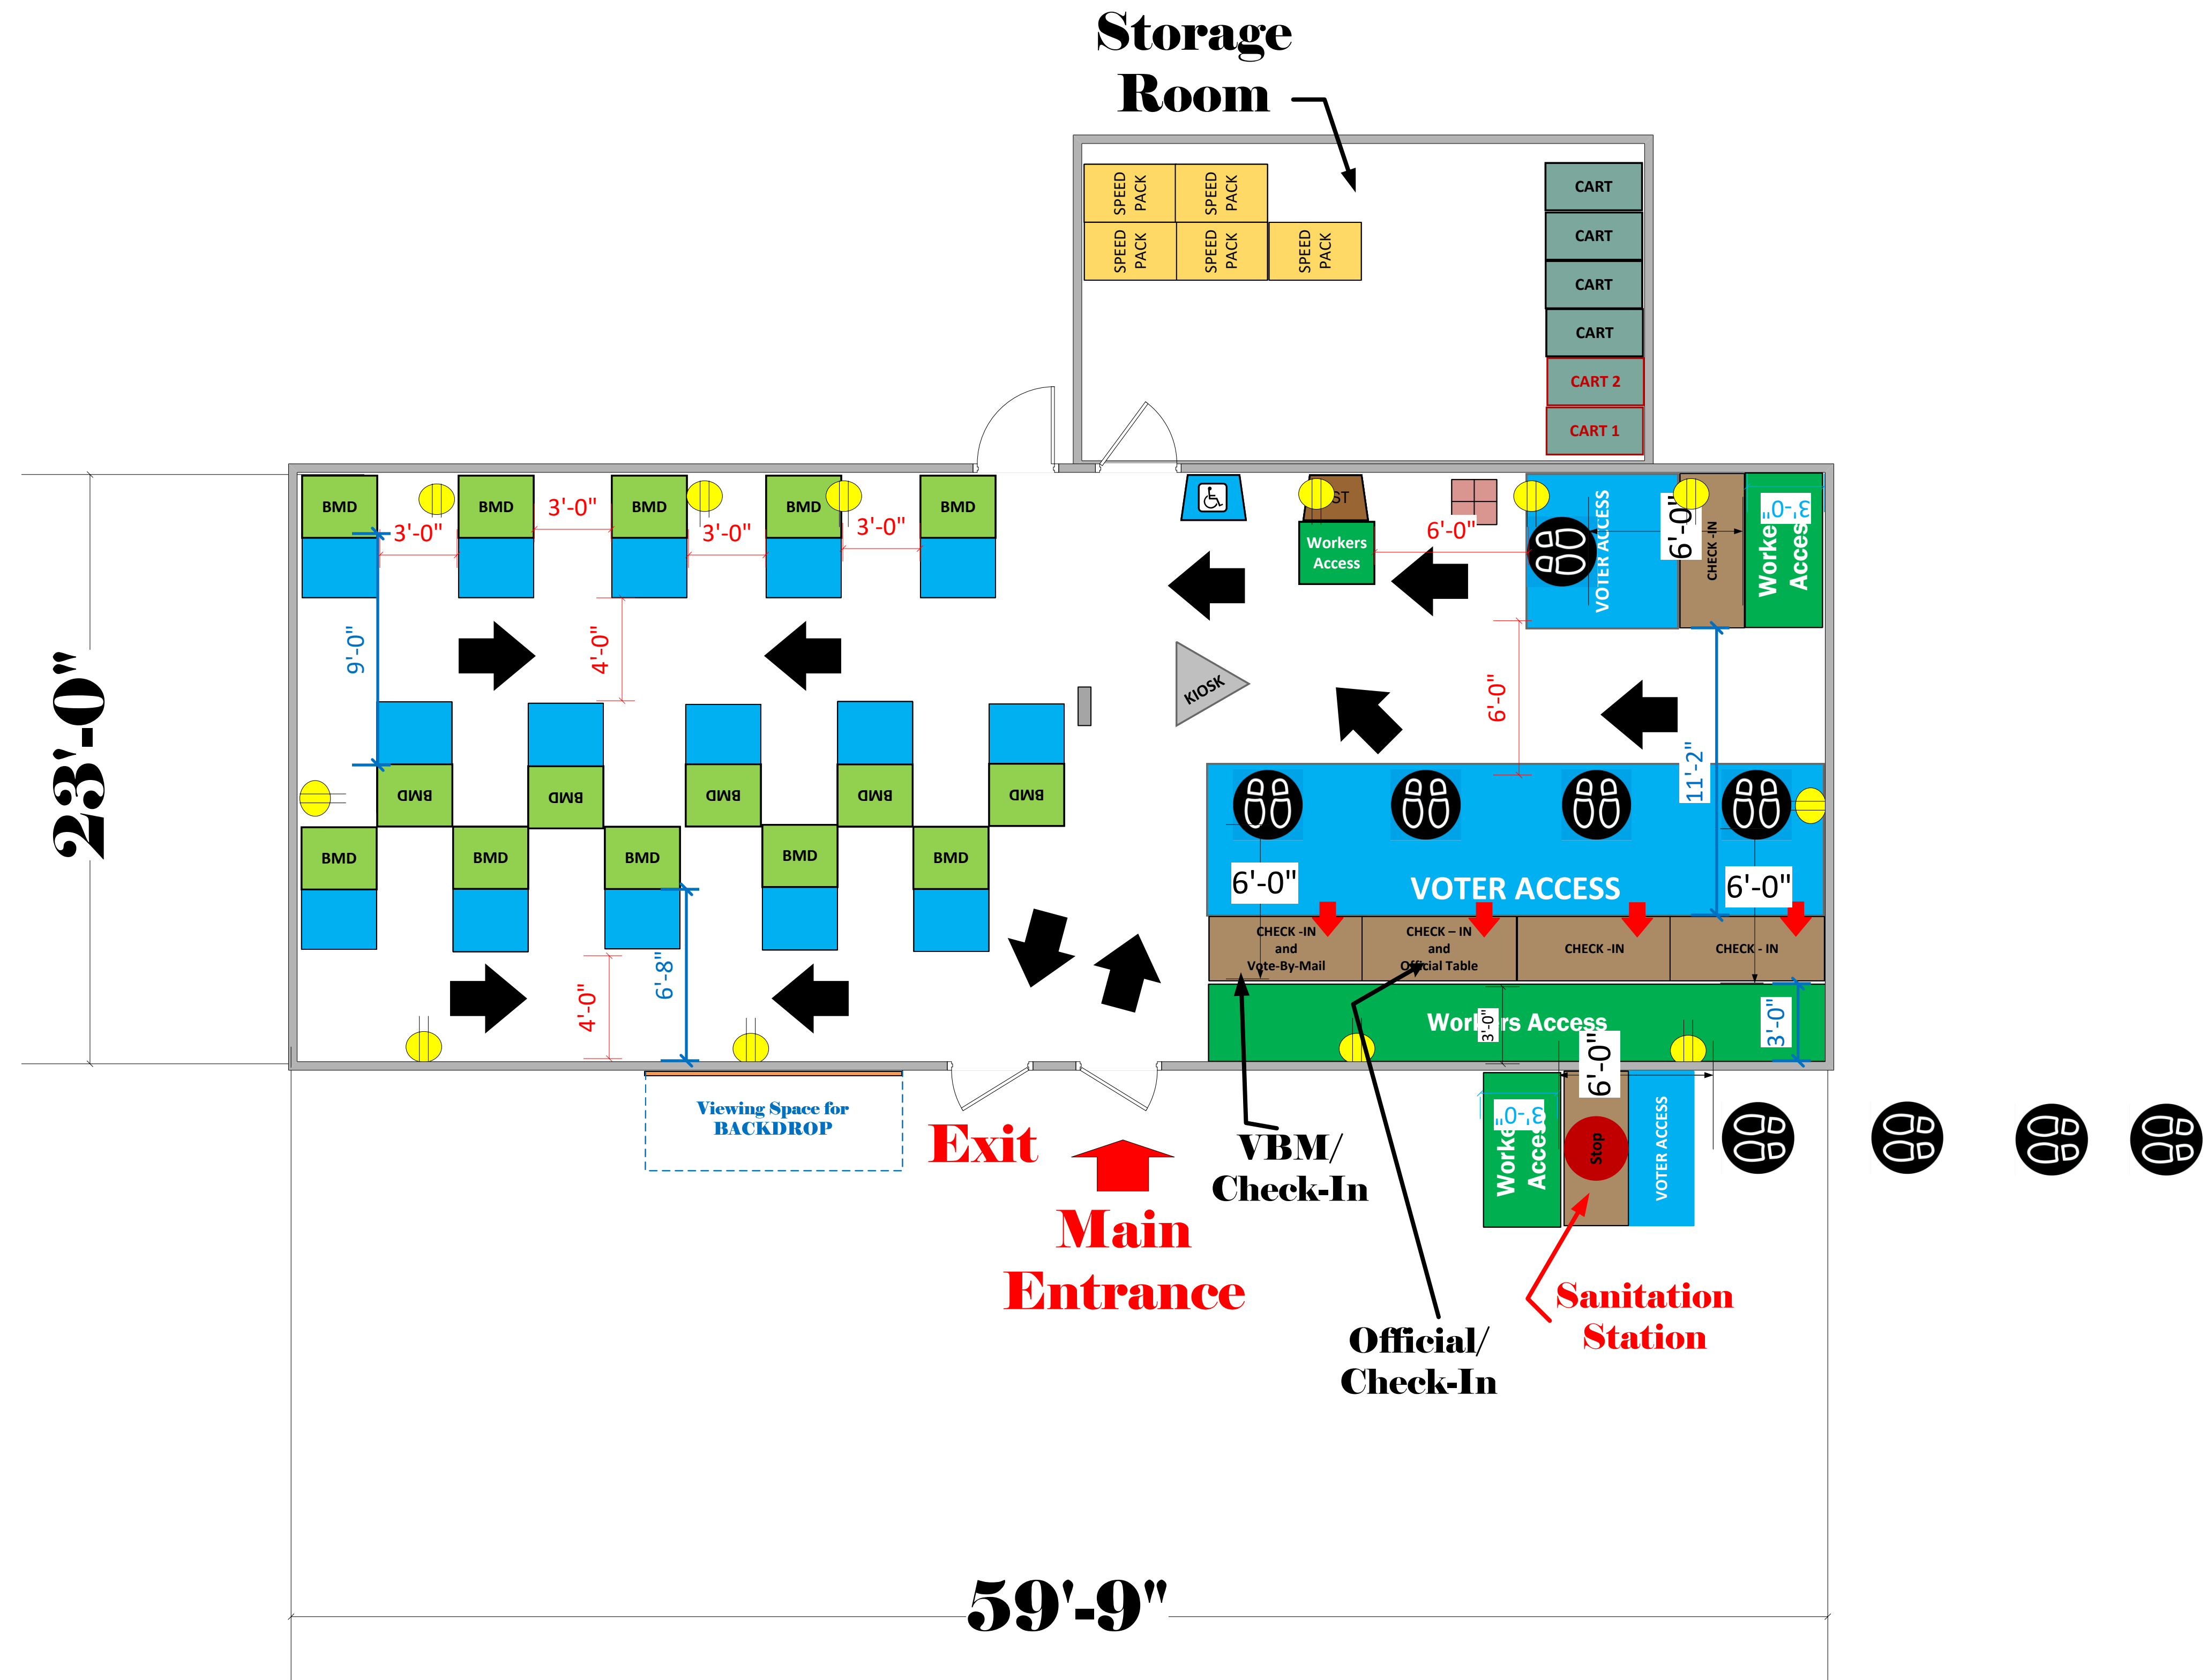

Building N (1,359 Sq. Ft.)

LEGEND

Room Size	Dimension: 59'9 x 23'	Sq. Ft.: 1,359'
EPB	Primary:	Secondary:
BMD	Total: 15	Actual:
Circuits	Total:	Usable:
Floor Decals		
BALLOT MARKING DEVICE		
CHECK IN TABLE		
BMD CART		
BACKDROP		
KIOSK		
POWER OUTLET		
PROTRUDING OBJECT		
ROUTER		
POWER CORDS		

**Early Childhood
Education Center
VC ID# 15015**