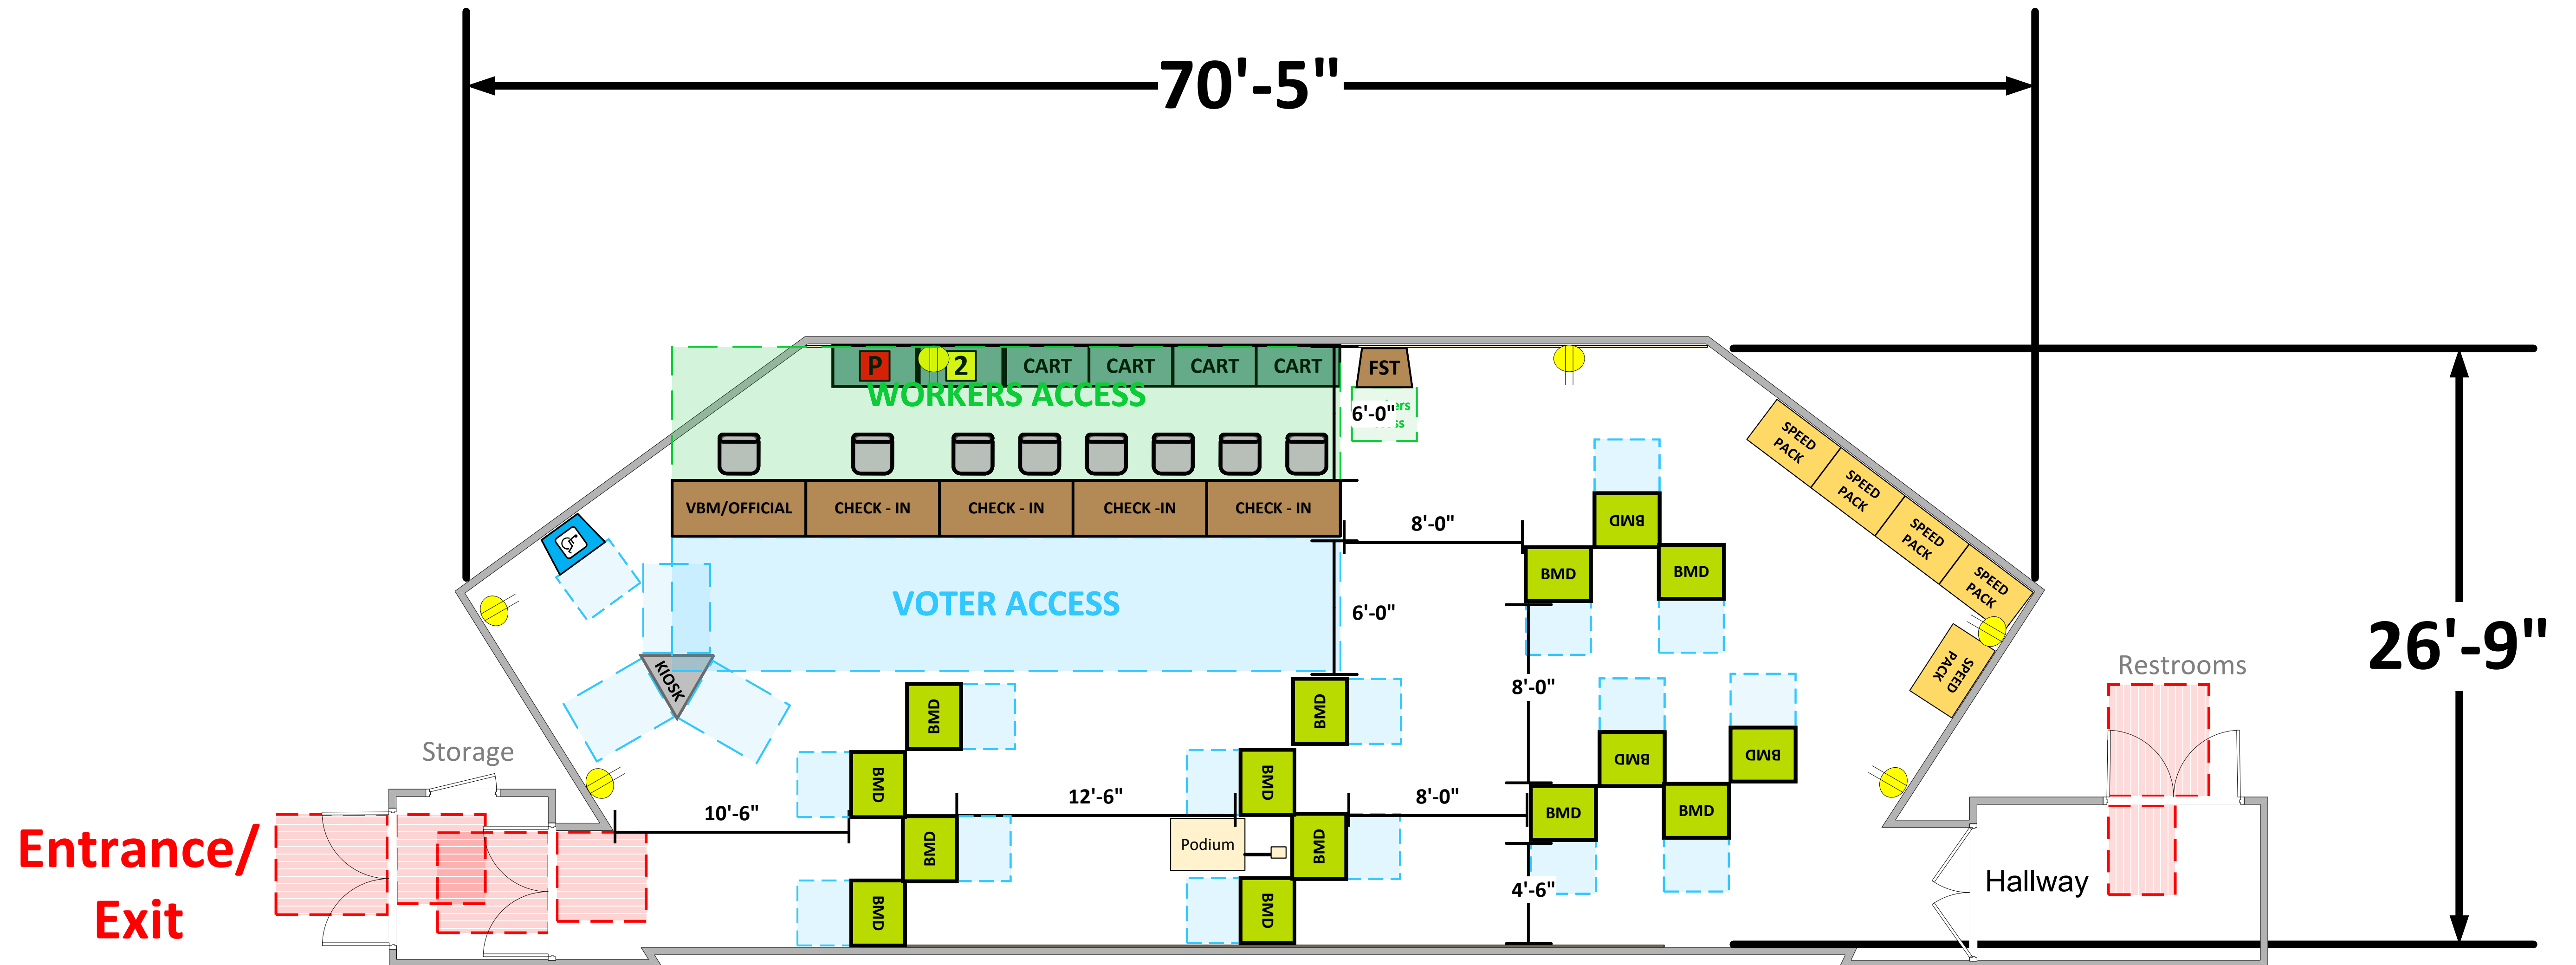

Student Service Building Room L120 (1,820 Usable Sq. Ft)

LEGEND

Room Size	Dimension: 26' 9" x 70'-5"	Sq. Ft: 1,883'
Number of BMDs	15	
POWER OUTLET		
PROTRUDING OBJECT		
Do Not Block Area		

TITLE
VCID 15020
California State University LA

Each chair at a CHECK-IN station equals one ePollbook

Equipment By: Anthony Gonzalez	Date: 03/23/26
Skeleton Drawn By: Ryan Rivas/ Anthony Gonzalez	Date: 03/20/26
Scale: 1/4" inches = 1' Ft.	