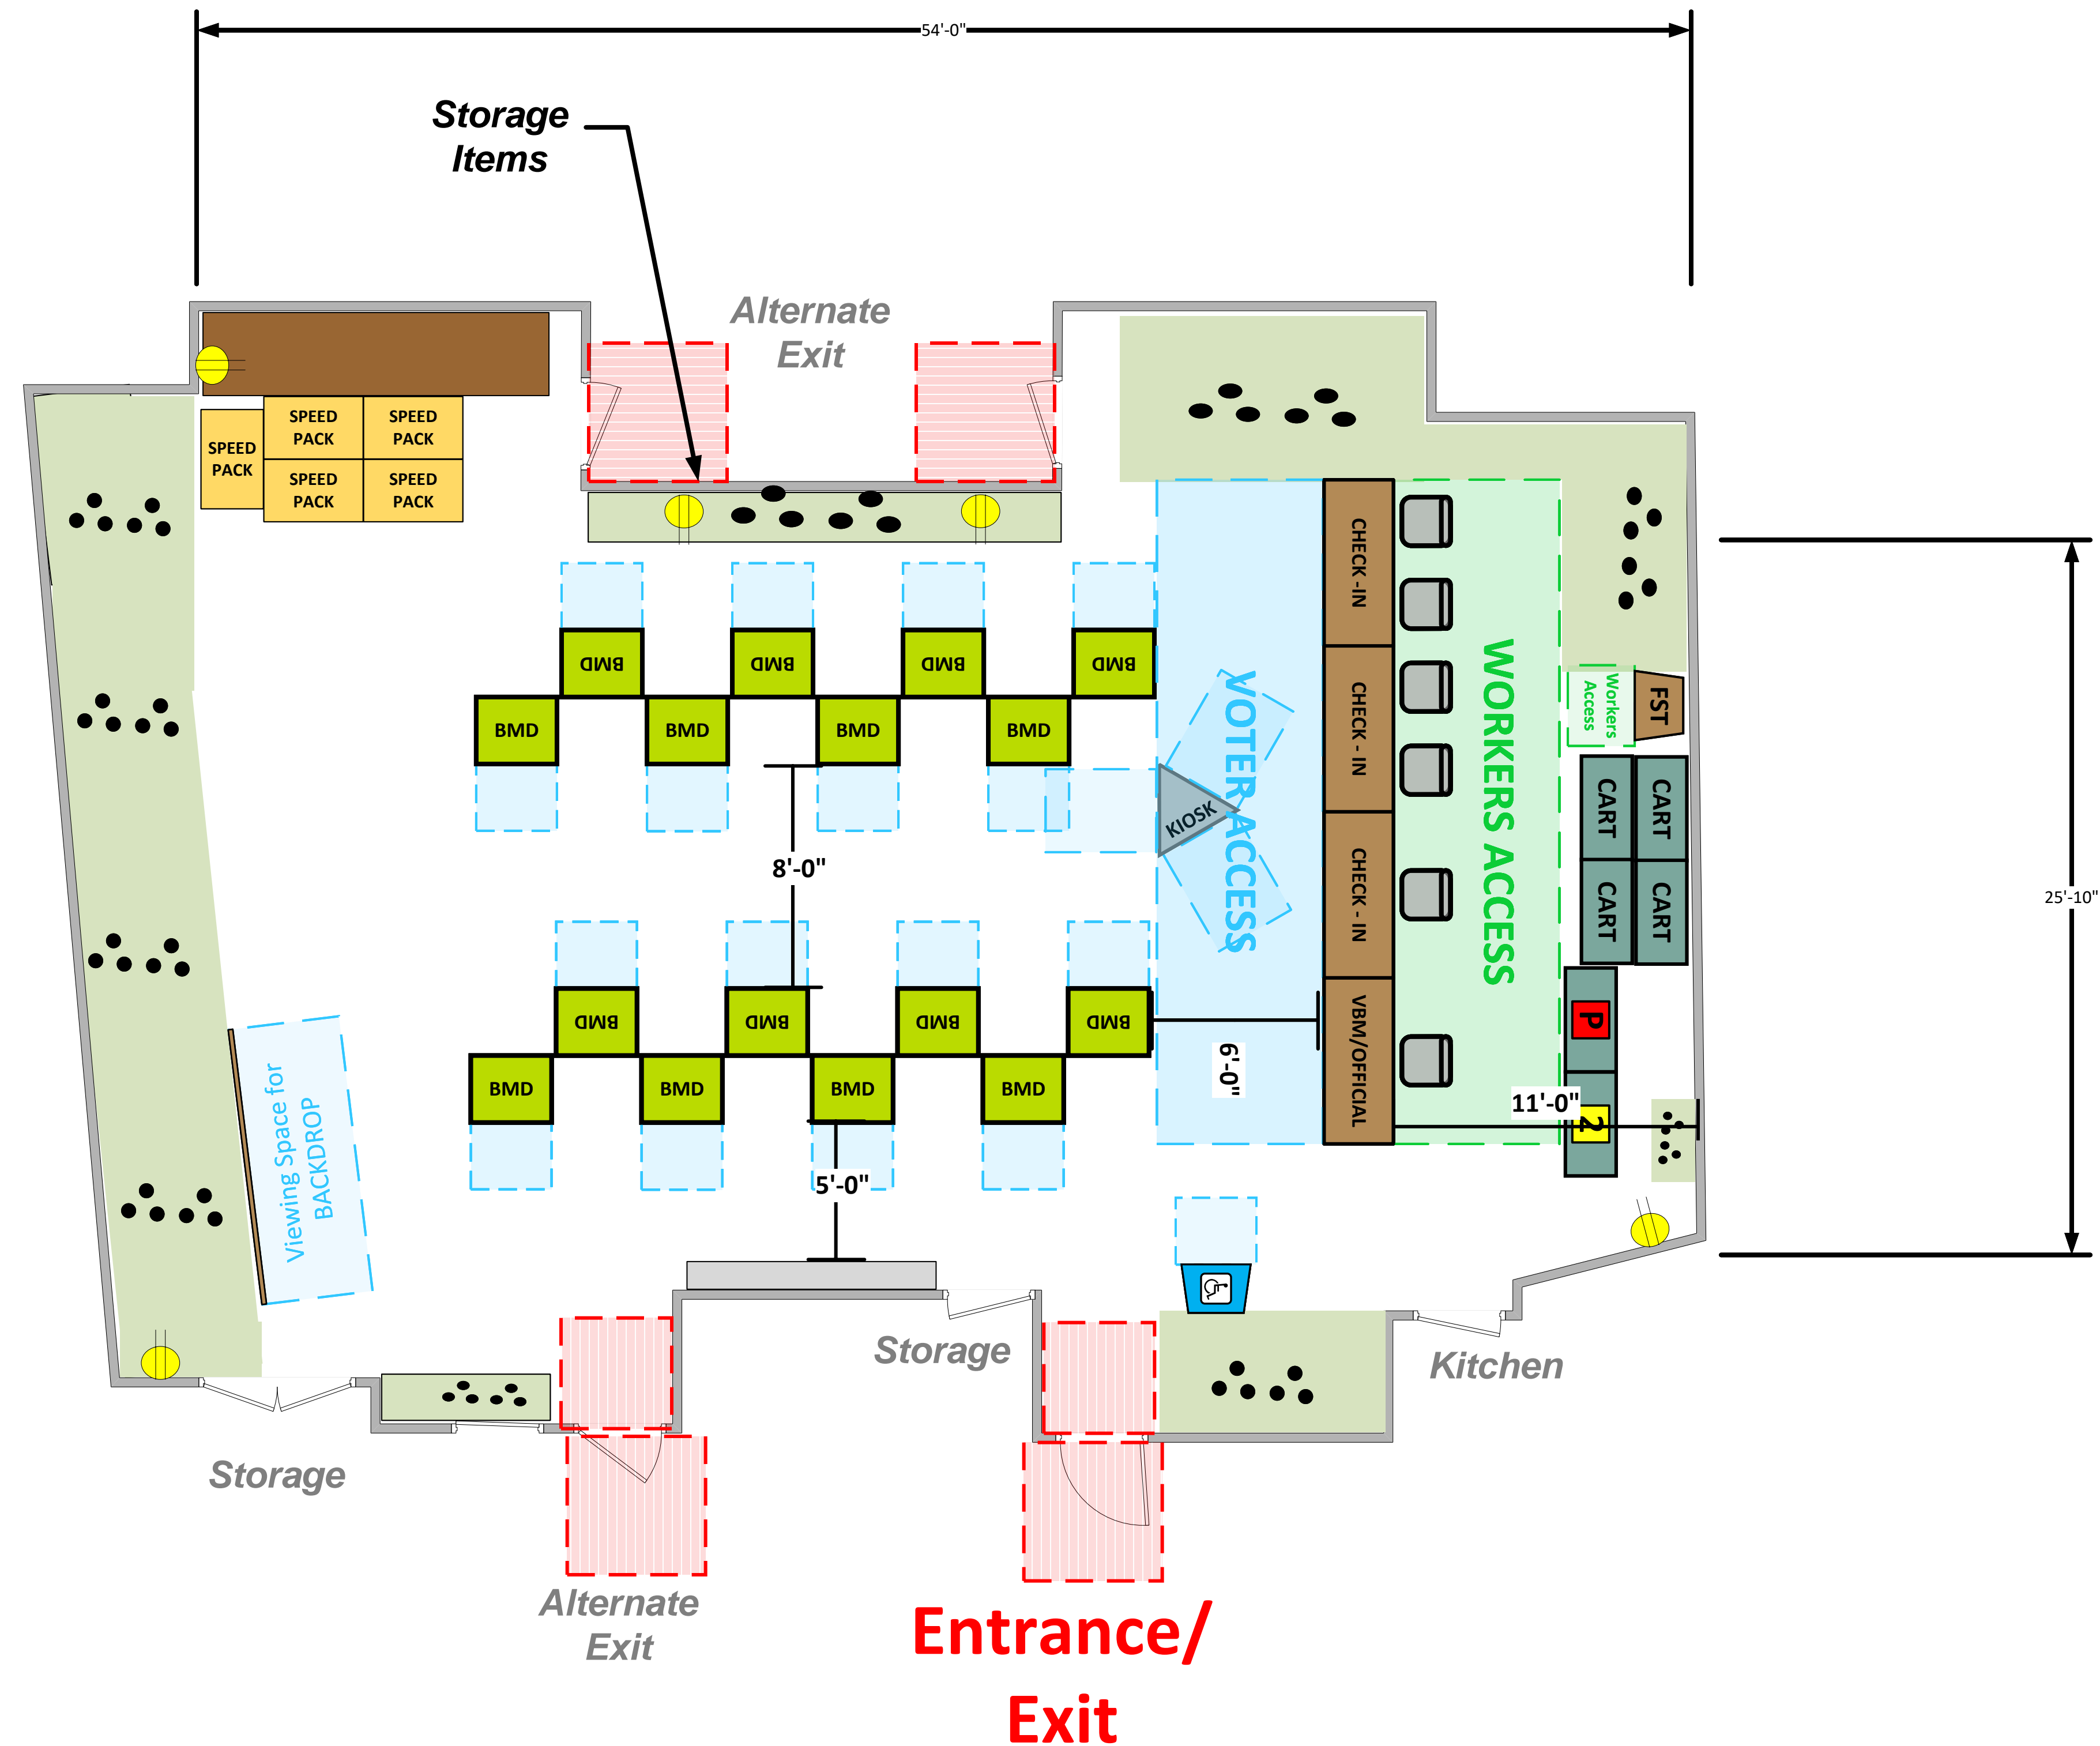

# Community Room

## (1,395 Usable Sq. Ft.)

### LEGEND

Room Size	Dimension: 54' x 25'10"	Sq. Ft: 1,395
Number of BMDs	15	
POWER OUTLET		
PROTRUDING OBJECT		
Do Not Block Area		

TITLE

**VCID 15023**  
**Castaic Regional Sports Complex**

**Each chair at a CHECK-IN station equals one ePollbook**

Equipment By: <b>Ryan Rivas</b>	Date: <b>01/20/24</b>
Skeleton Drawn By: <b>Scott Taylor</b>	Date: <b>12/26/23</b>
Scale: <b>1/4" inches = 1' Ft.</b>	