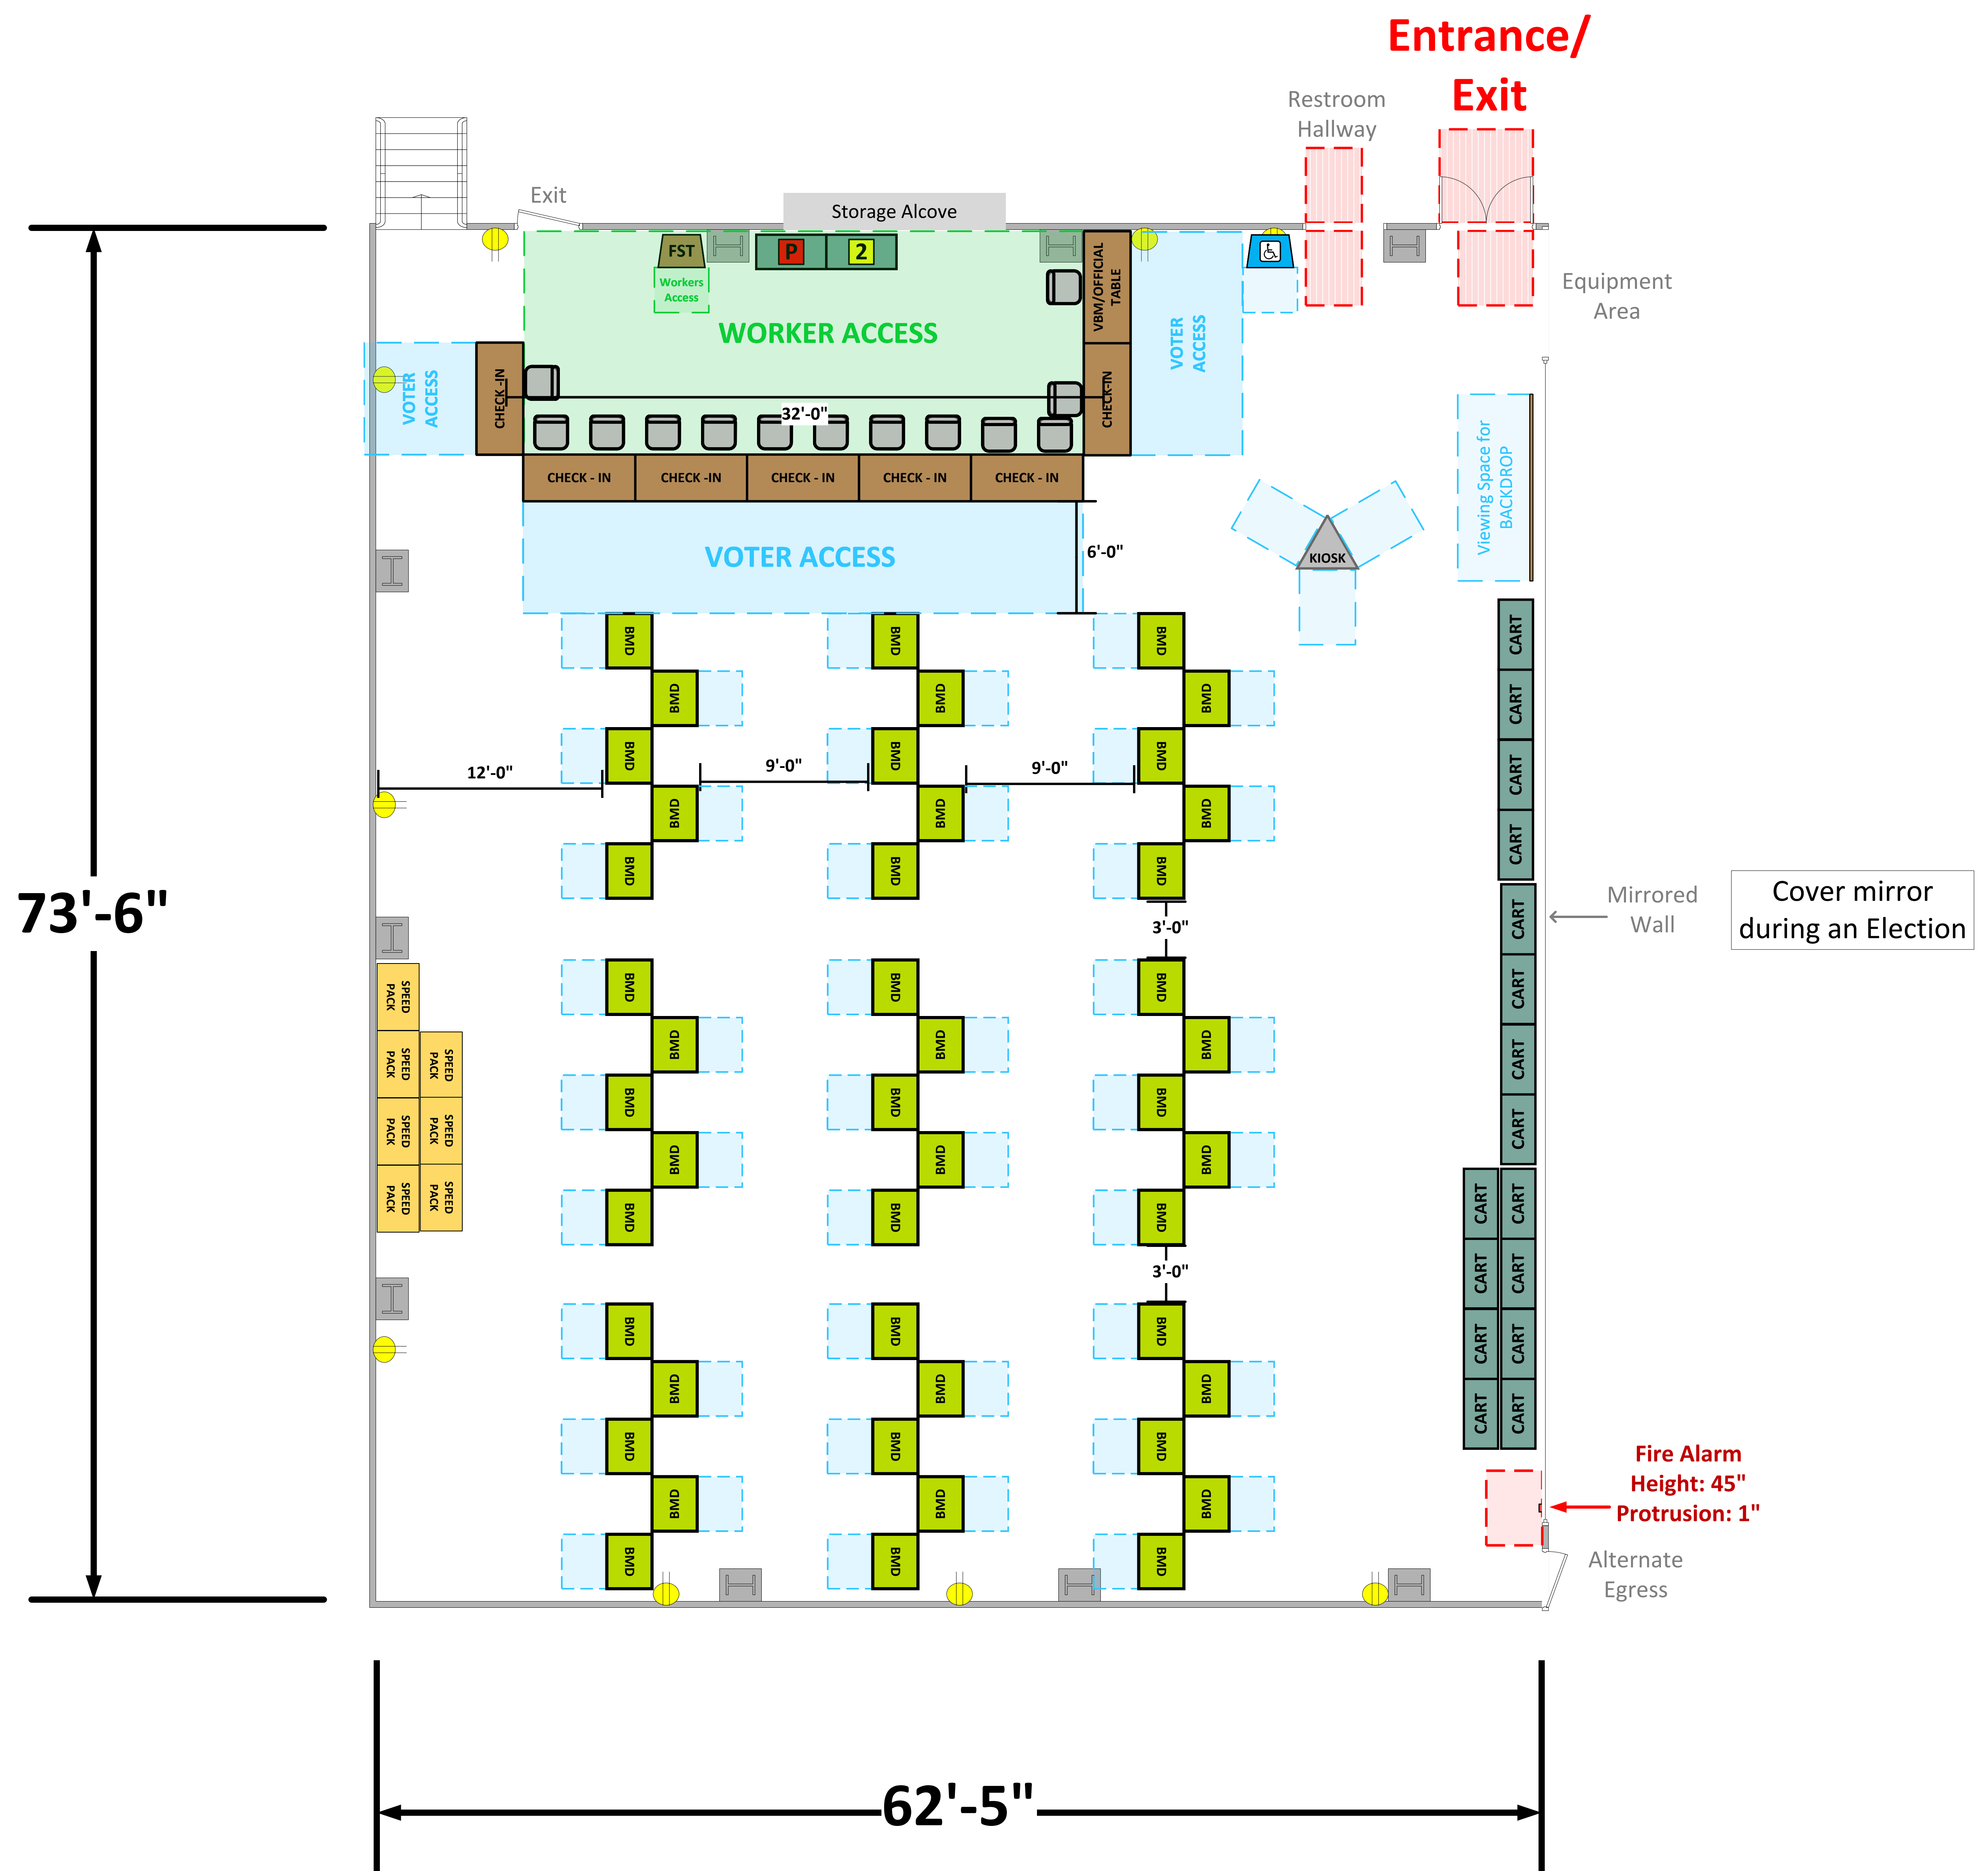

Small Gymnasium (4,402 Usable Sq. Ft.)

LEGEND

Room Size	Dimension: 61'11" x 73'6"	Sq. Ft.: 4,550'
Number of BMDs	45	
POWER OUTLET		
PROTRUDING OBJECT		
Do Not Block Area		

**VCID 15027
Veterans Park**

Each chair at a CHECK-IN station equals one ePollbook

Equipment By: Jaime Young	Date: 5/7/26
Skeleton Drawn By: David Chaparro/ Anthony Gonzalez	Date: 01/26/26
Scale: 1/4" inches = 1' Ft.	