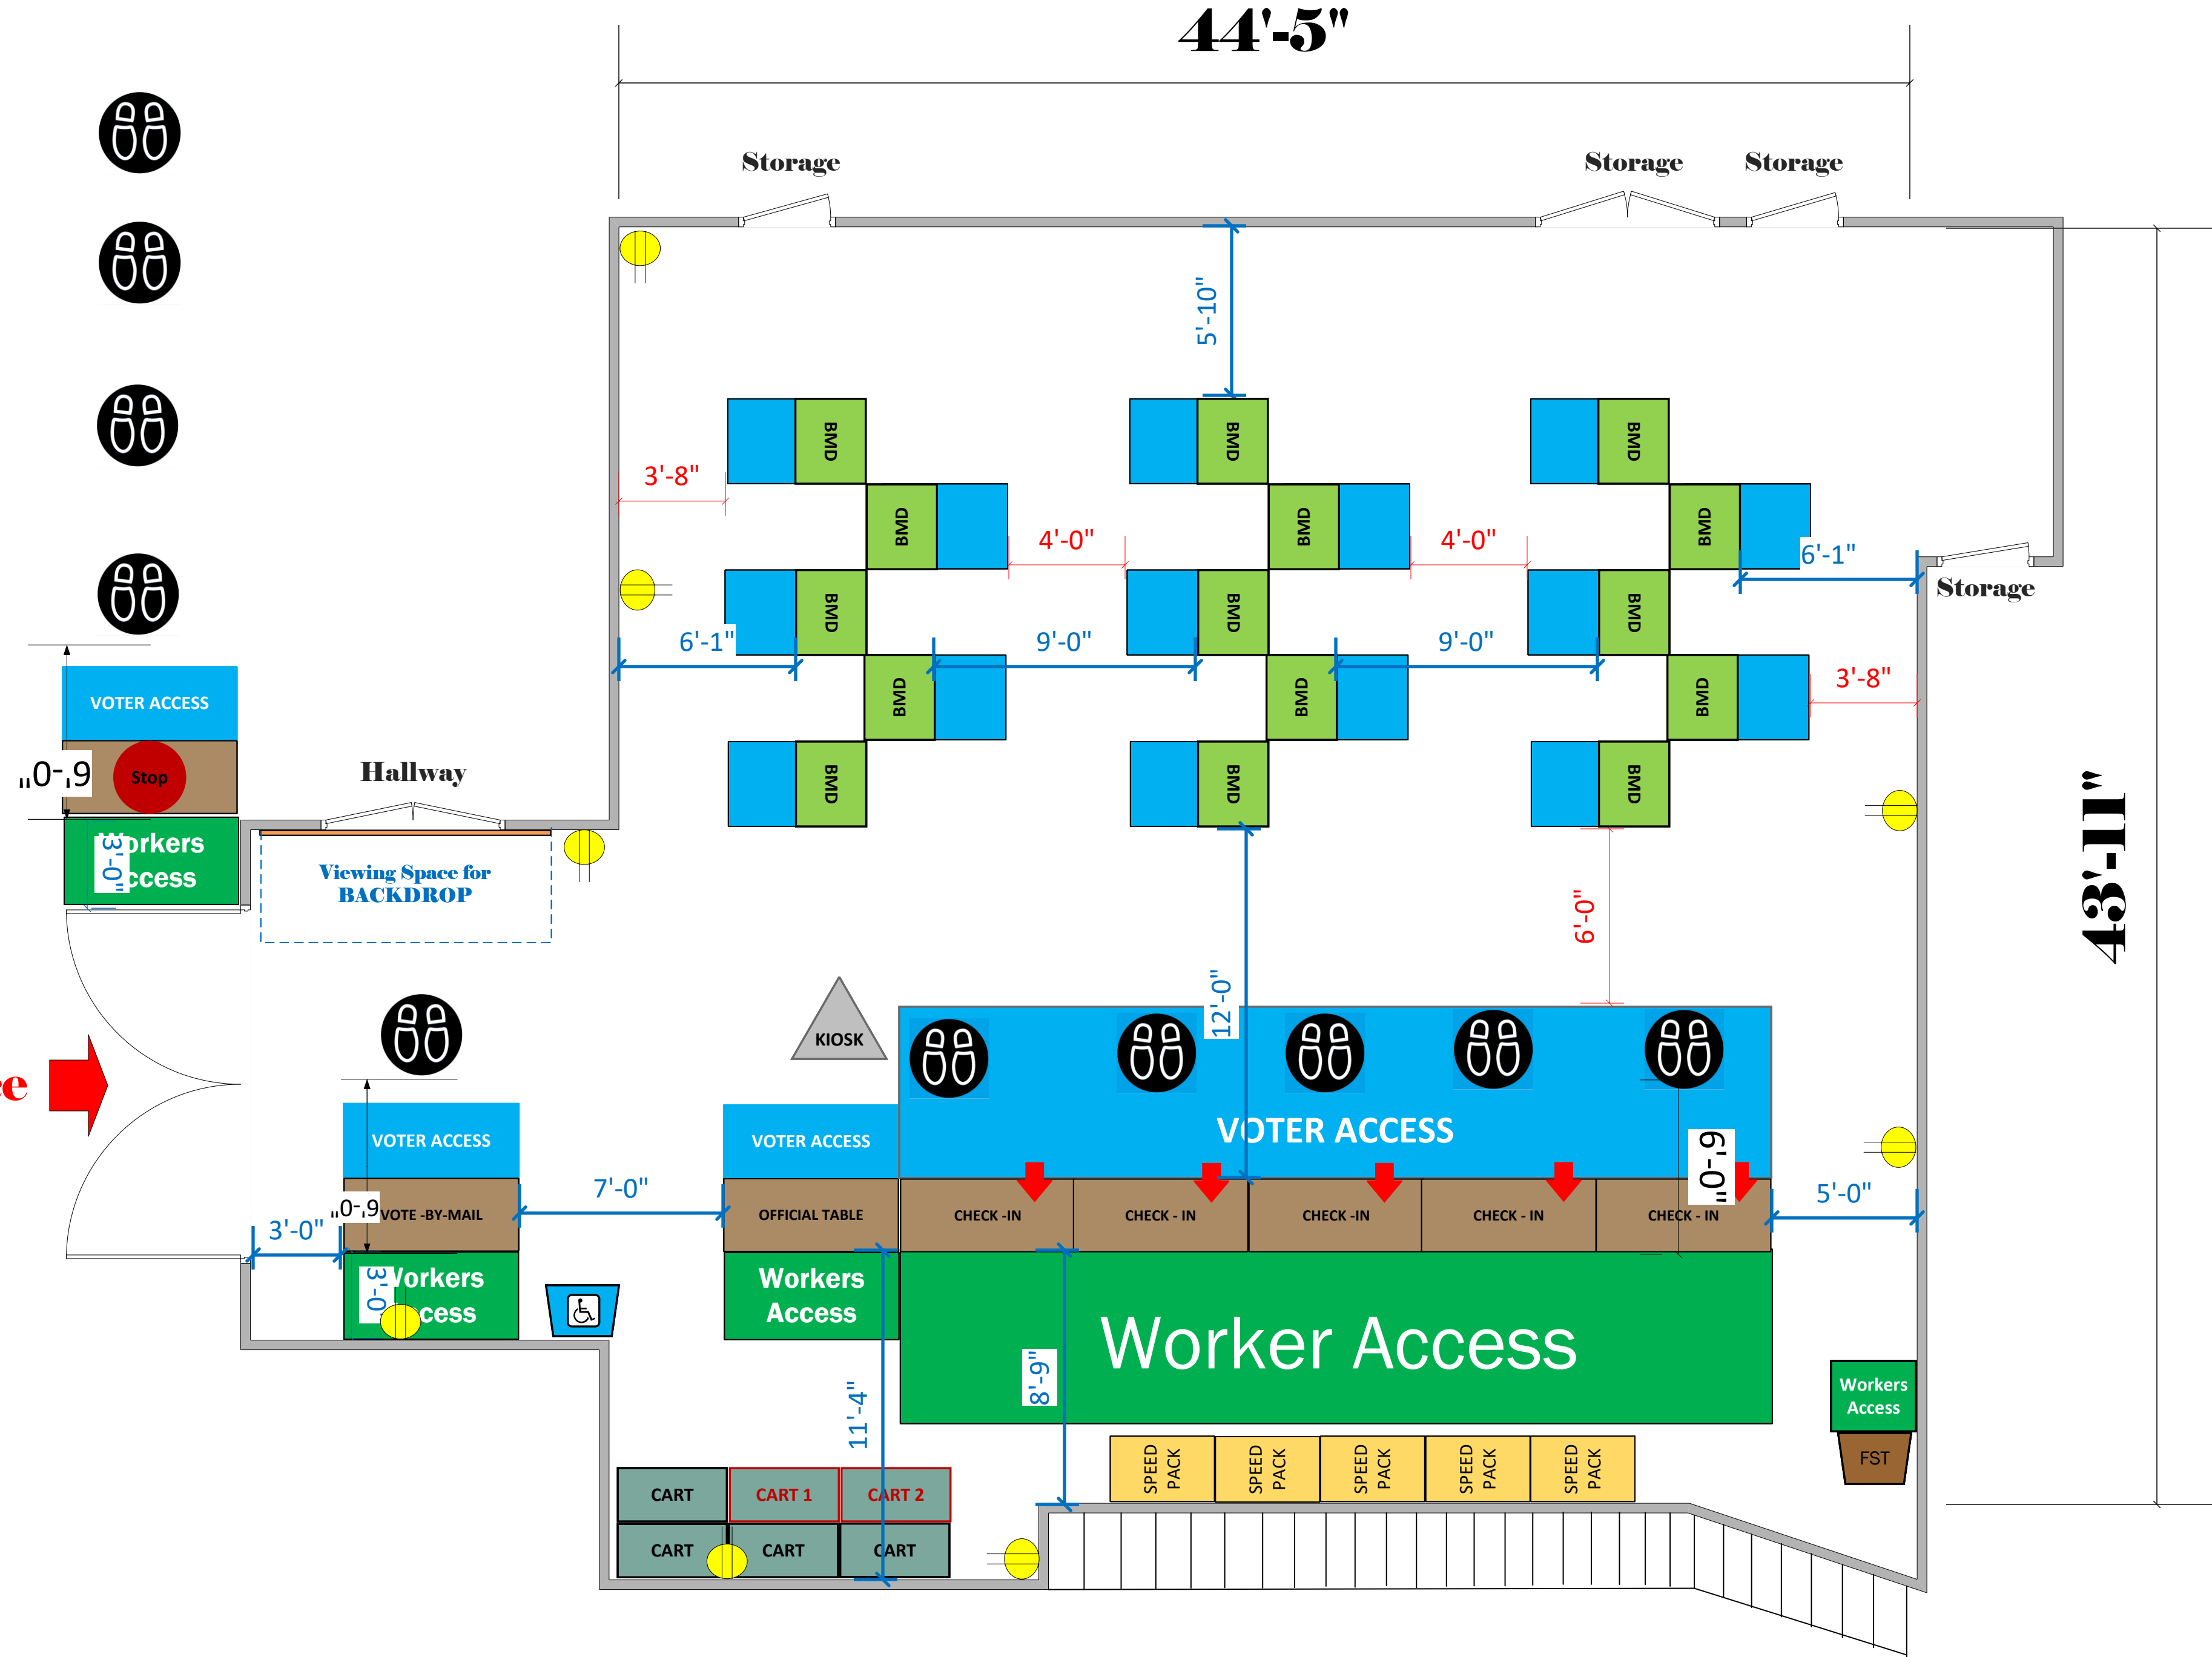

Rosenthal Theater

(1,892 Sq. Ft.)

LEGEND

Room Size	Dimension: 44' x 43'	Sq. Ft. 1,892
EPB	Primary:	Secondary:
BMD	Total: 15	Actual:
Circuits	Total:	Usable:
Floor Decals		
BALLOT MARKING DEVICE		
CHECK IN TABLE		
BMD CART		
BACKDROP		
KIOSK		
POWER OUTLET		
PROTRUDING OBJECT		
ROUTER		
POWER CORDS		

Main Entrance Exit

TITLE
Inner City Arts
VC ID# 15037

SCALE
1:48
DRAWN BY
David Chaparro