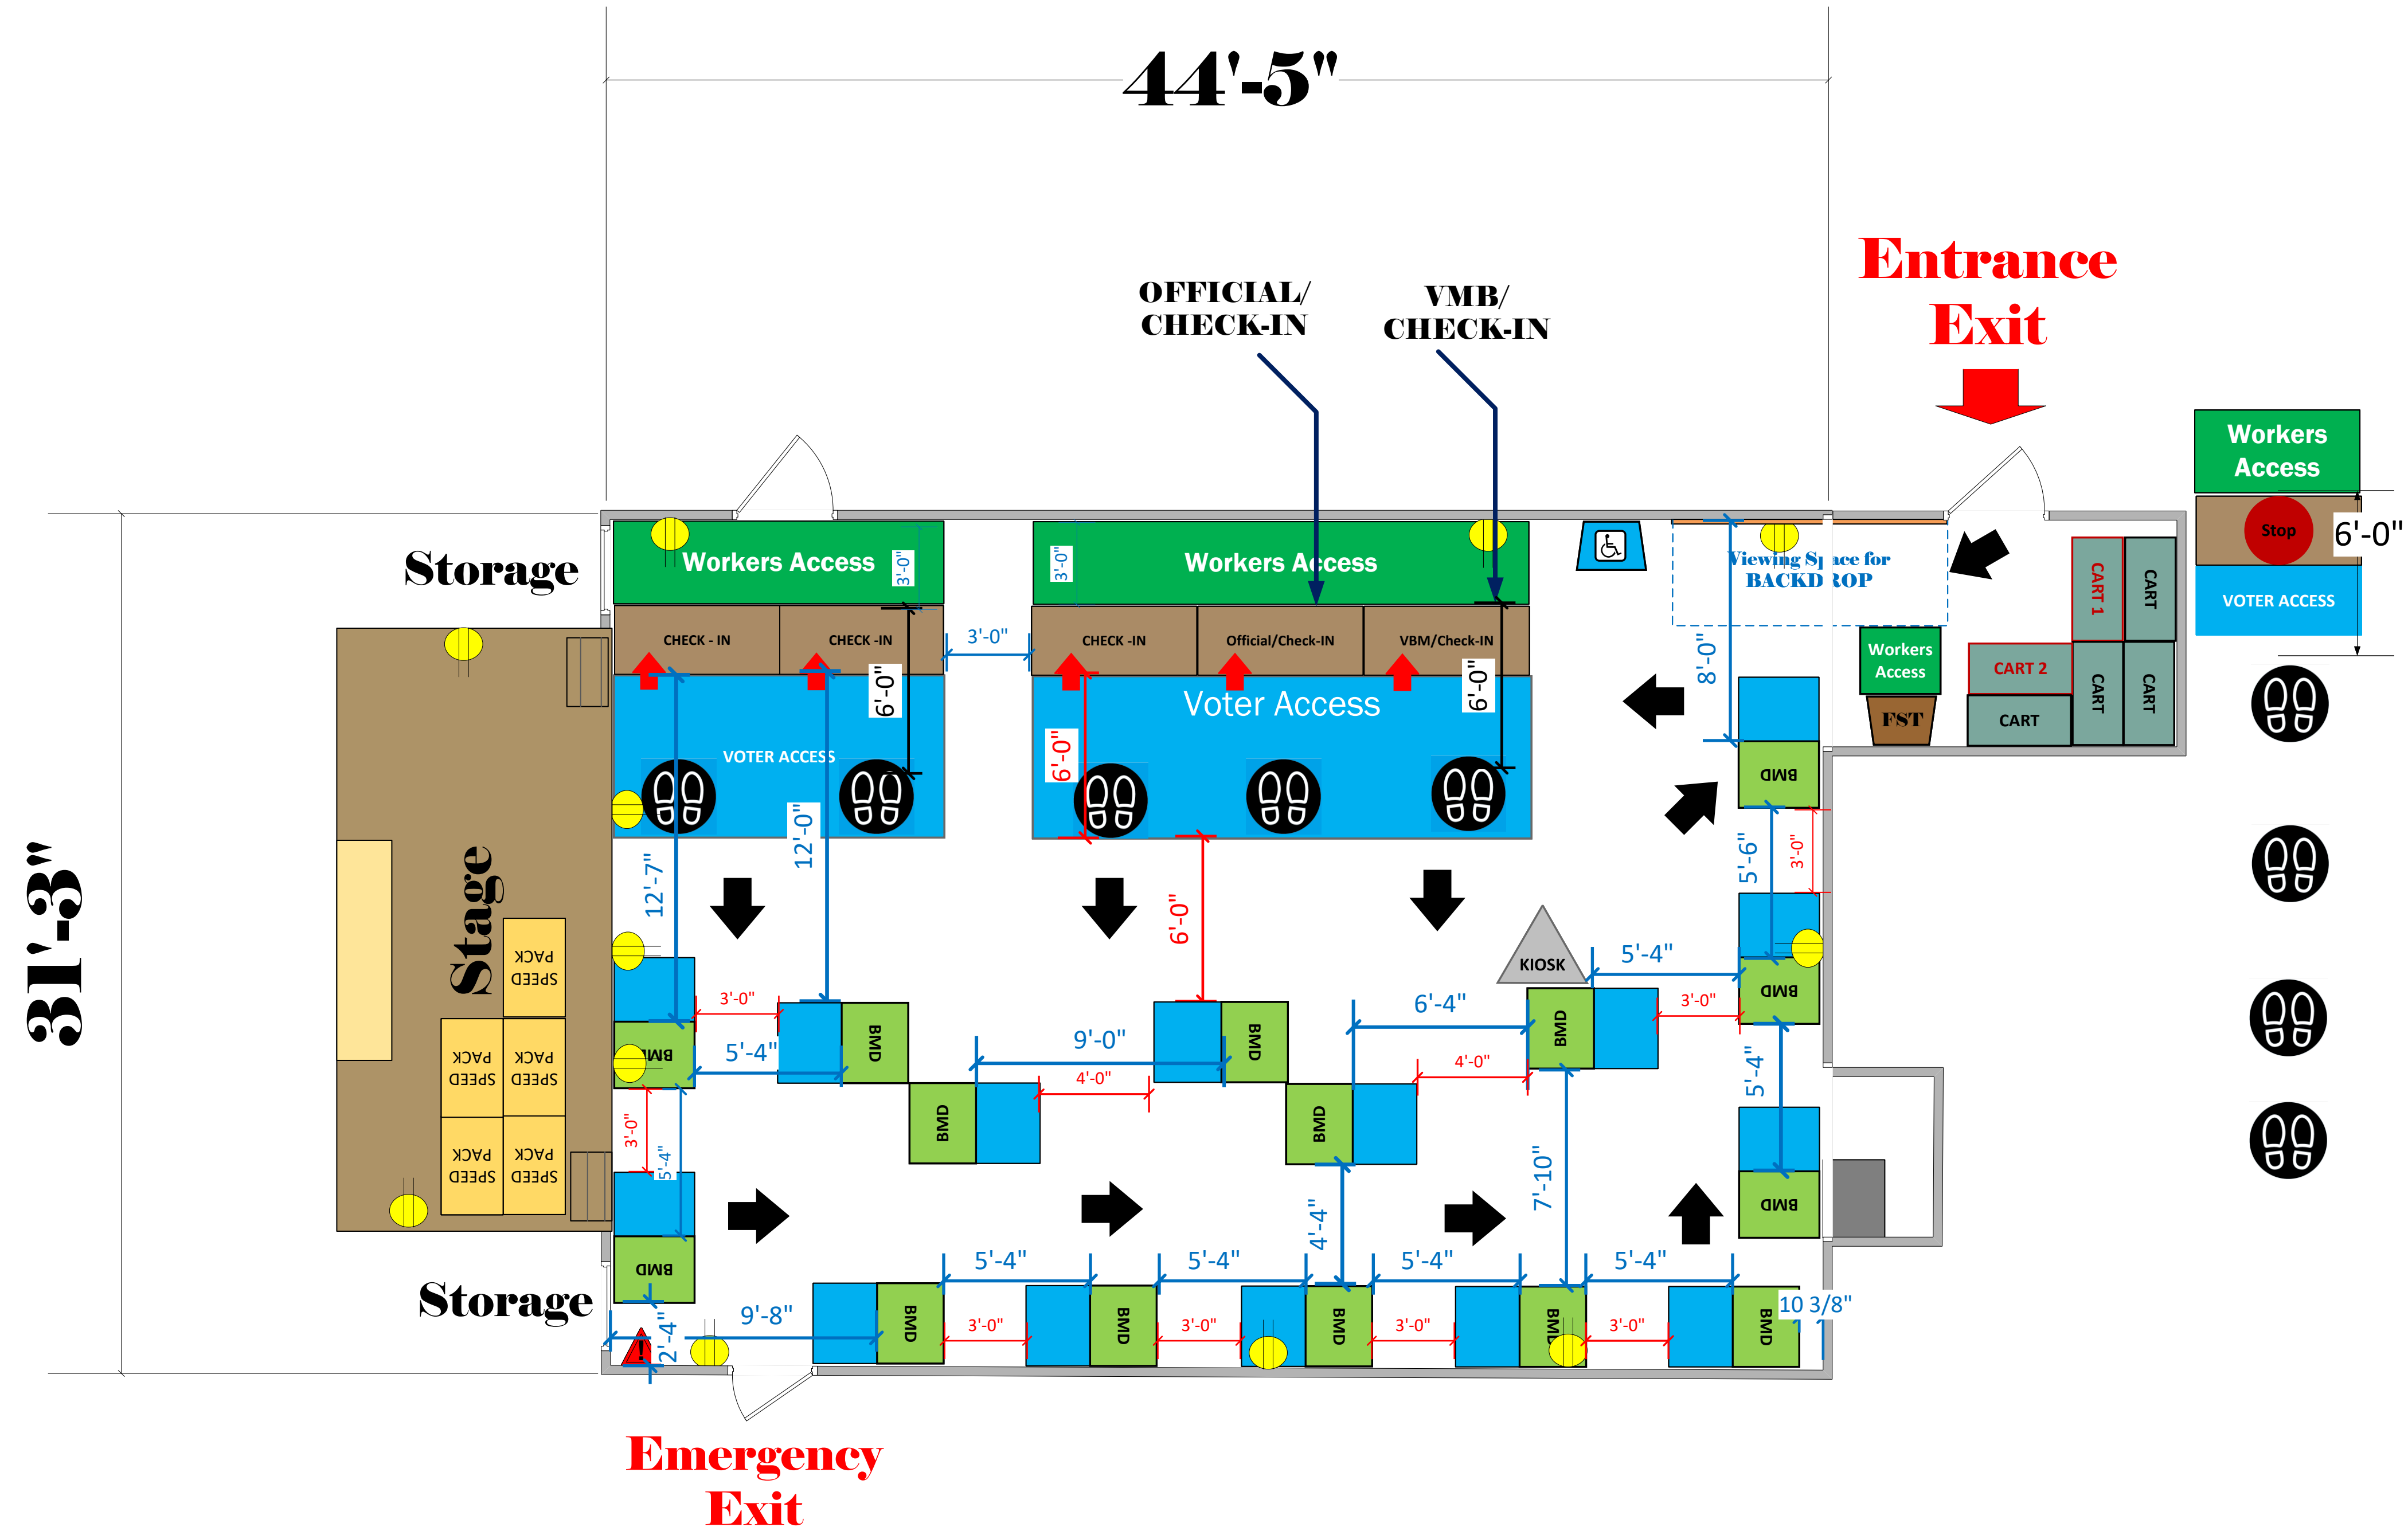

Kid's Room

(1,388 Sq. Ft.)

LEGEND

Room Size	Dimension: 44'5" x 31'3"	Sq. Ft.: 1,388'
EPB	Primary:	Secondary:
BMD	Total: 15	Actual:
Circuits	Total:	Usable:
Floor Decals		
BALLOT MARKING DEVICE		
CHECK IN TABLE		
BMD CART		
BACKDROP		
KIOSK		
POWER OUTLET		
PROTRUDING OBJECT		
ROUTER		
POWER CORDS		

Union Church
Los Angeles
VC ID# 15038

SCALE	1: 48
DRAWN BY	David Chaparro