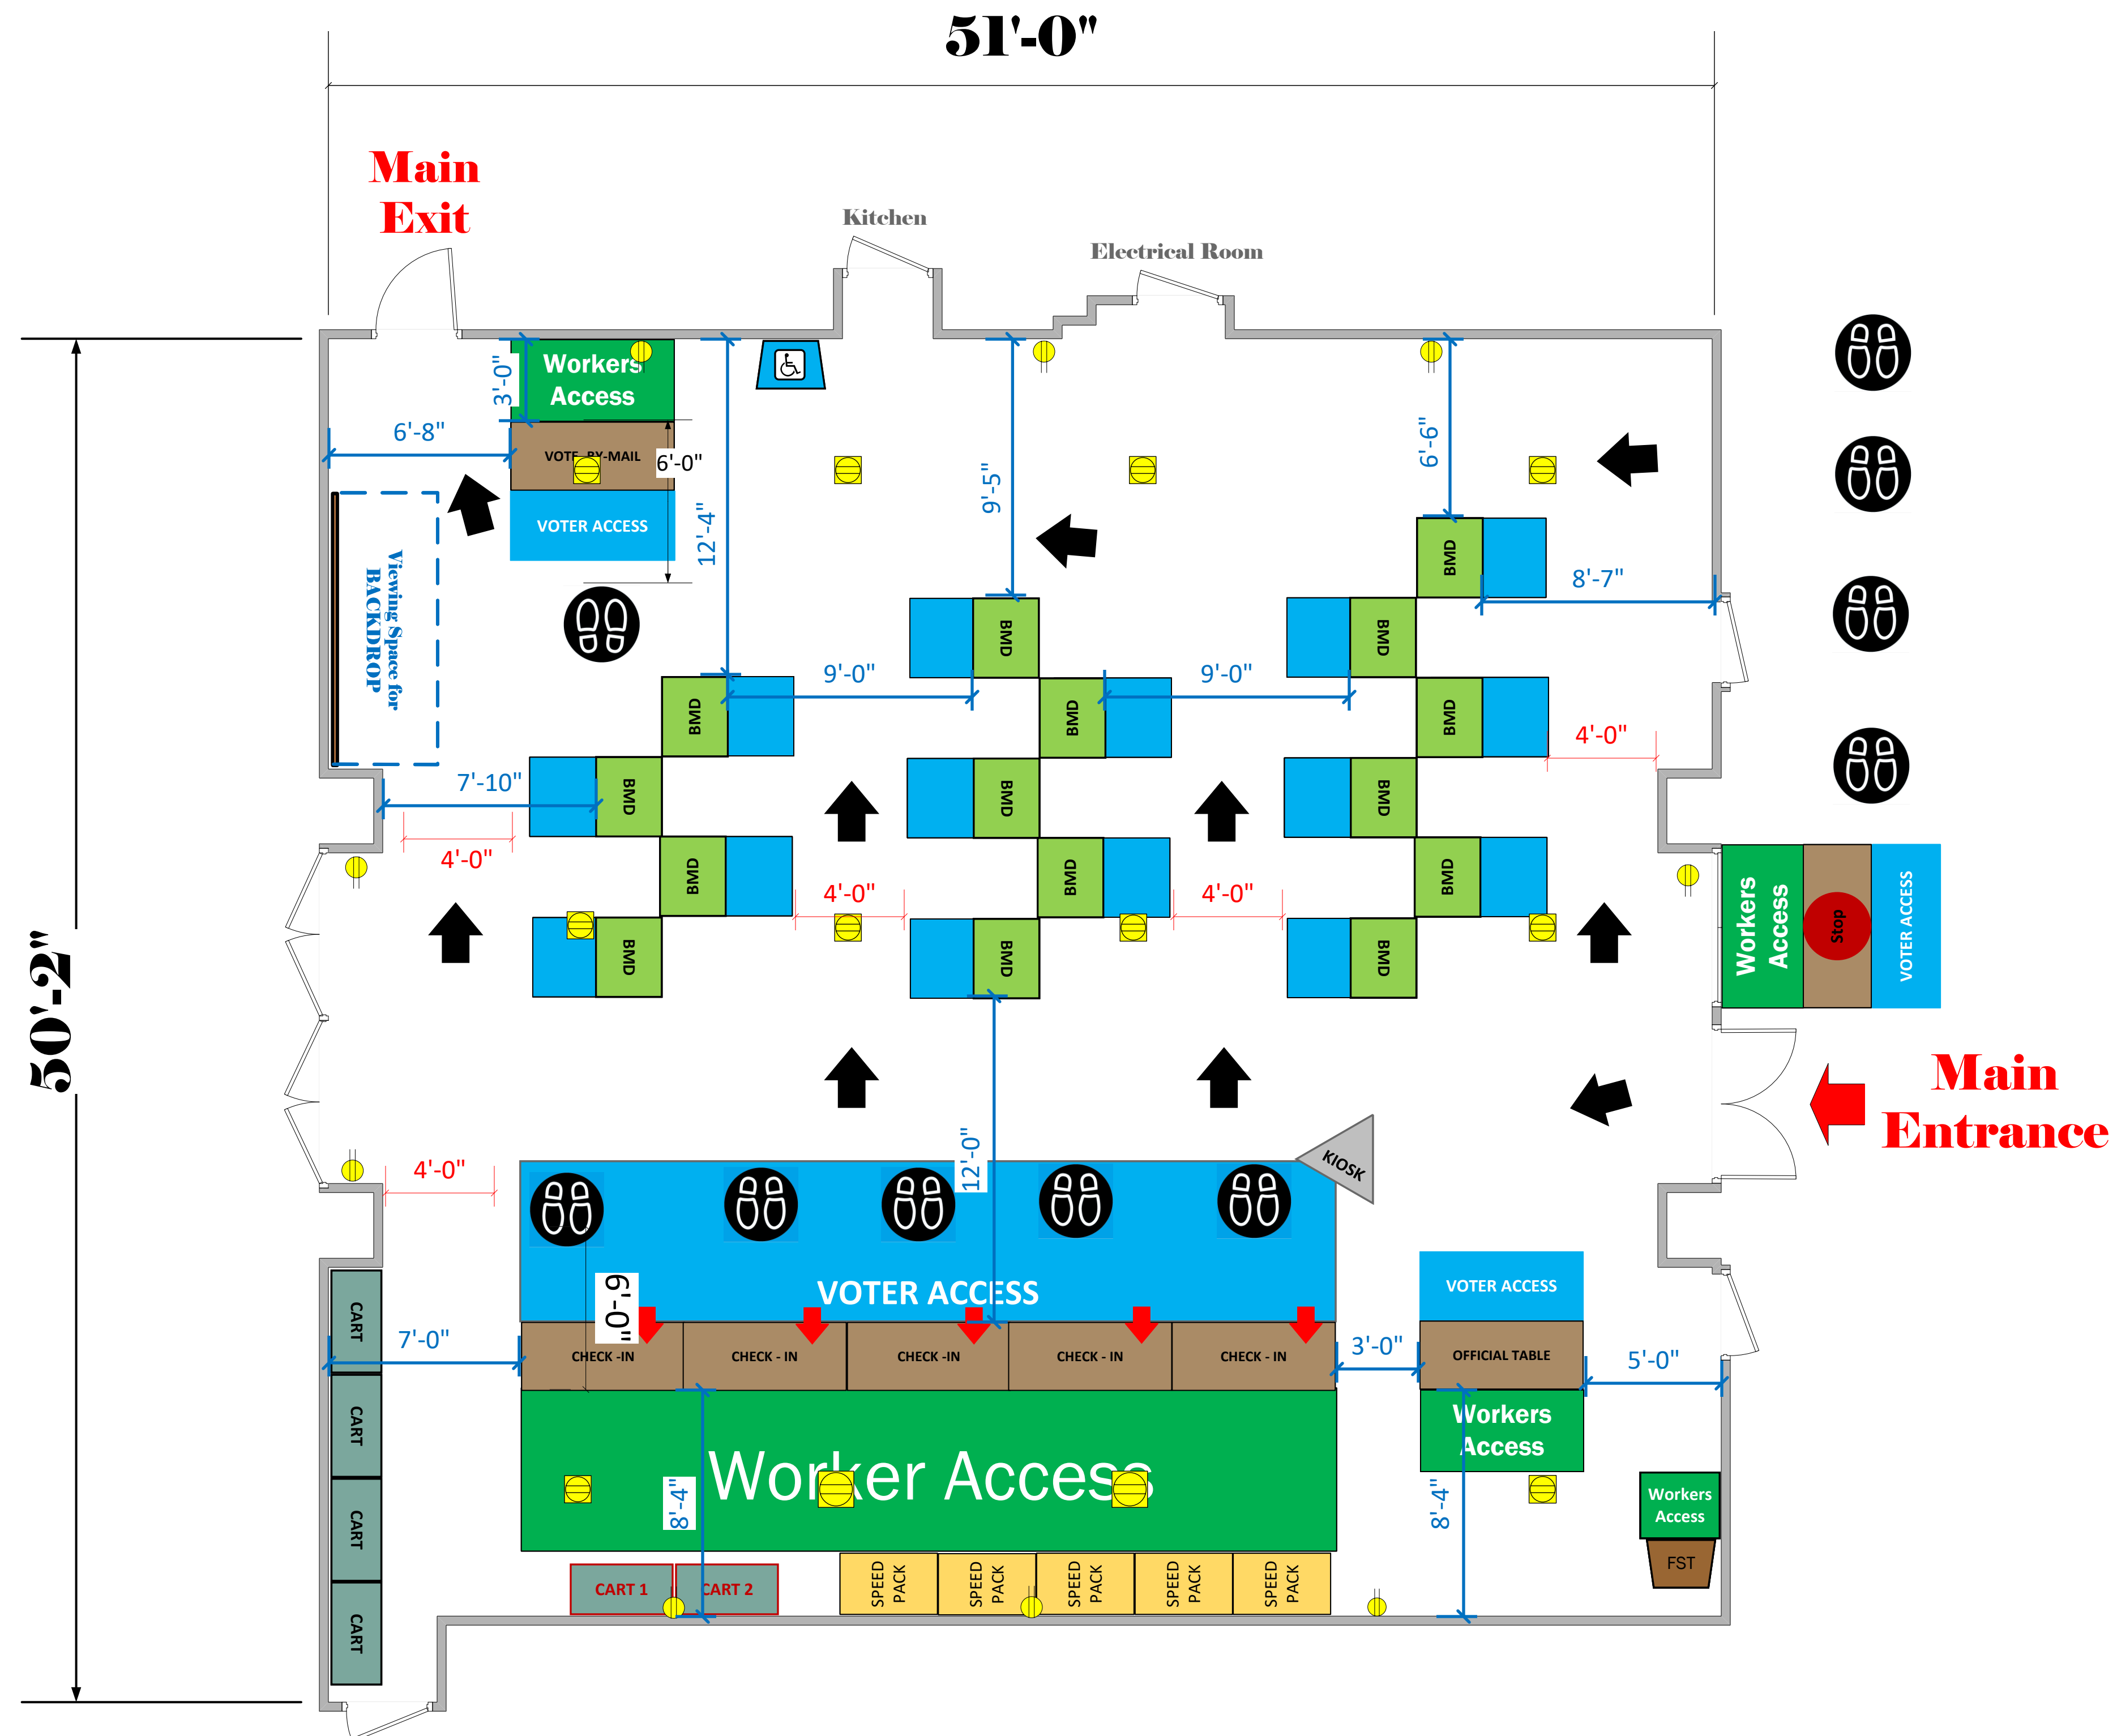

Conference Center (2,500 Sq. Ft.)

LEGEND

Room Size	Dimension: 51' x 50'	Sq. Ft: 2,500'
EPB	Primary:	Secondary:
BMD	Total: 15	Actual:
Circuits	Total:	Usable:
Floor Decals		
BALLOT MARKING DEVICE		
CHECK IN TABLE		
BMD CART		
BACKDROP		
KIOSK		
POWER OUTLET		
PROTRUDING OBJECT		
ROUTER		
POWER CORDS		

TITLE
**Tree People
VC ID# 1568**

SCALE
1: 48

DRAWN BY
David Chaparro