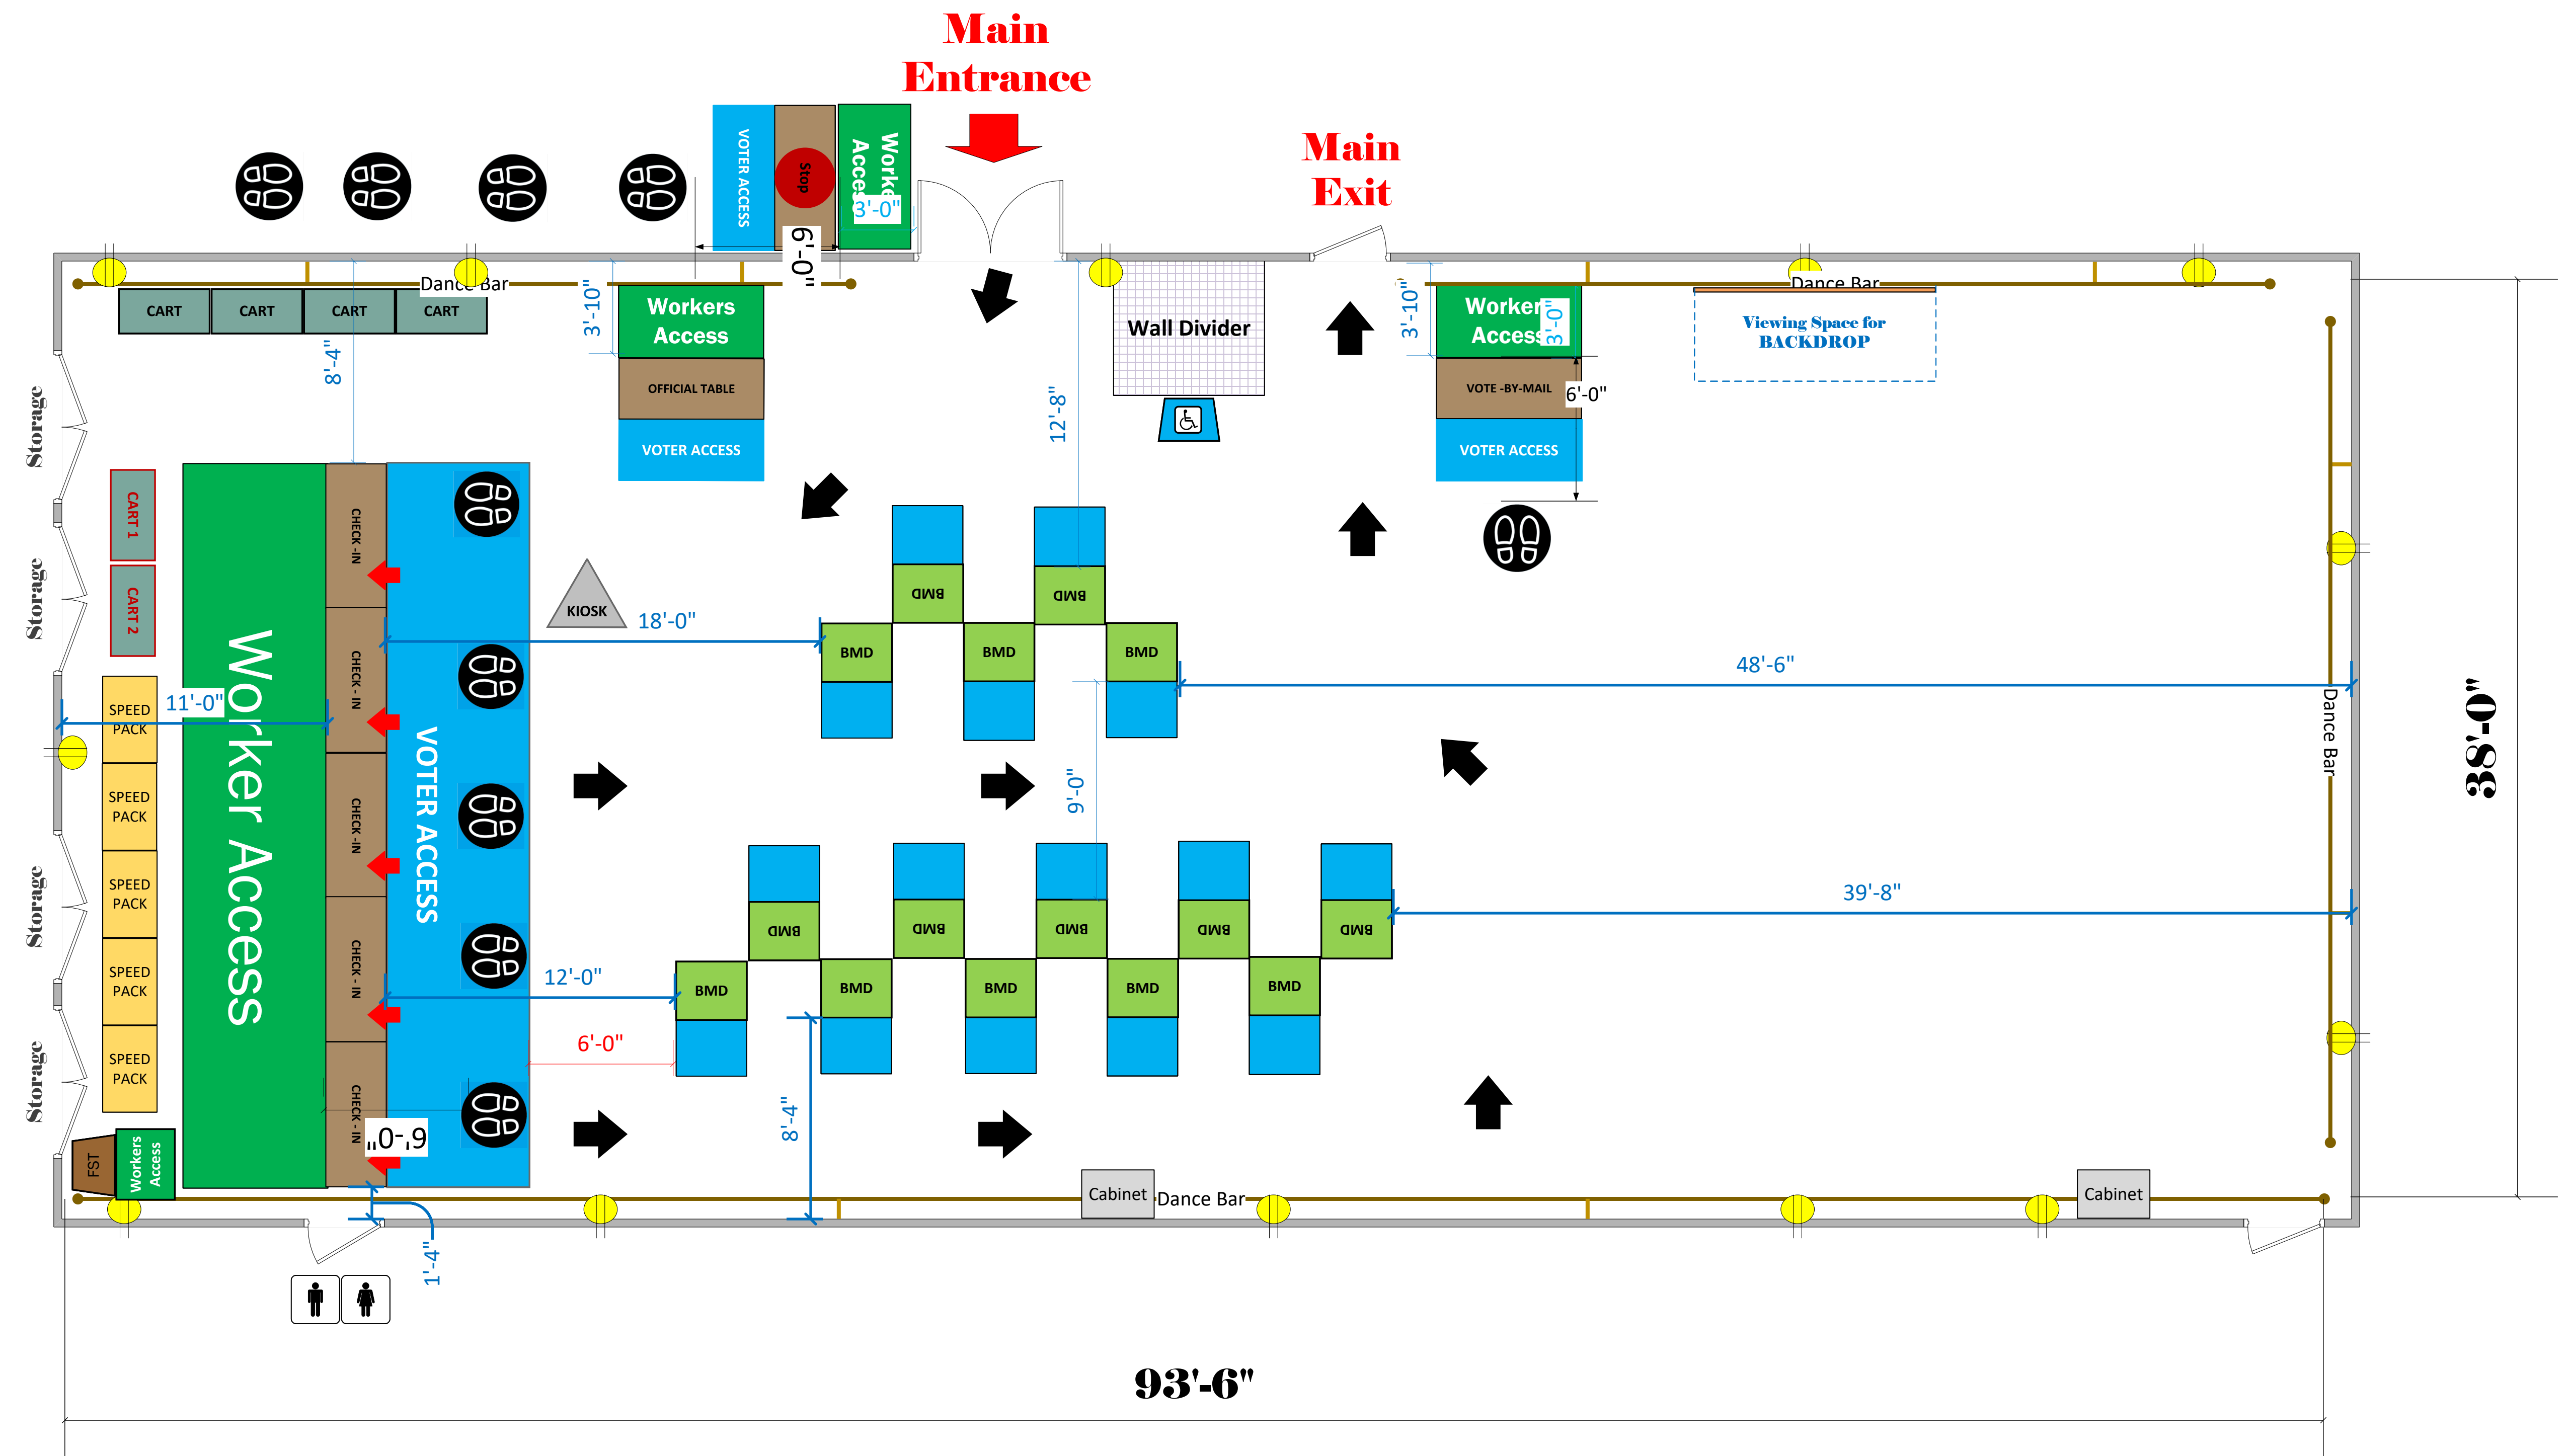

# Dance Studios 140 & 141 (3,553 Usable Sq. Ft.)

## LEGEND

Room Size	Dimension: 93'6" x 38'	Sq. Ft: 3,553'
EPB	Primary:	Secondary:
BMD	Total: 15	Actual:
Circuits	Total:	Usable:
Floor Decals		
BALLOT MARKING DEVICE		
CHECK IN TABLE		
BMD CART		
BACKDROP		
KIOSK		
POWER OUTLET		
PROTRUDING OBJECT		
ROUTER		
POWER CORDS		

TITLE  
**Los Angeles  
Harbor College  
VC ID# 17005**

SCALE  
1: 48  
DRAWN BY  
**David Chaparro**