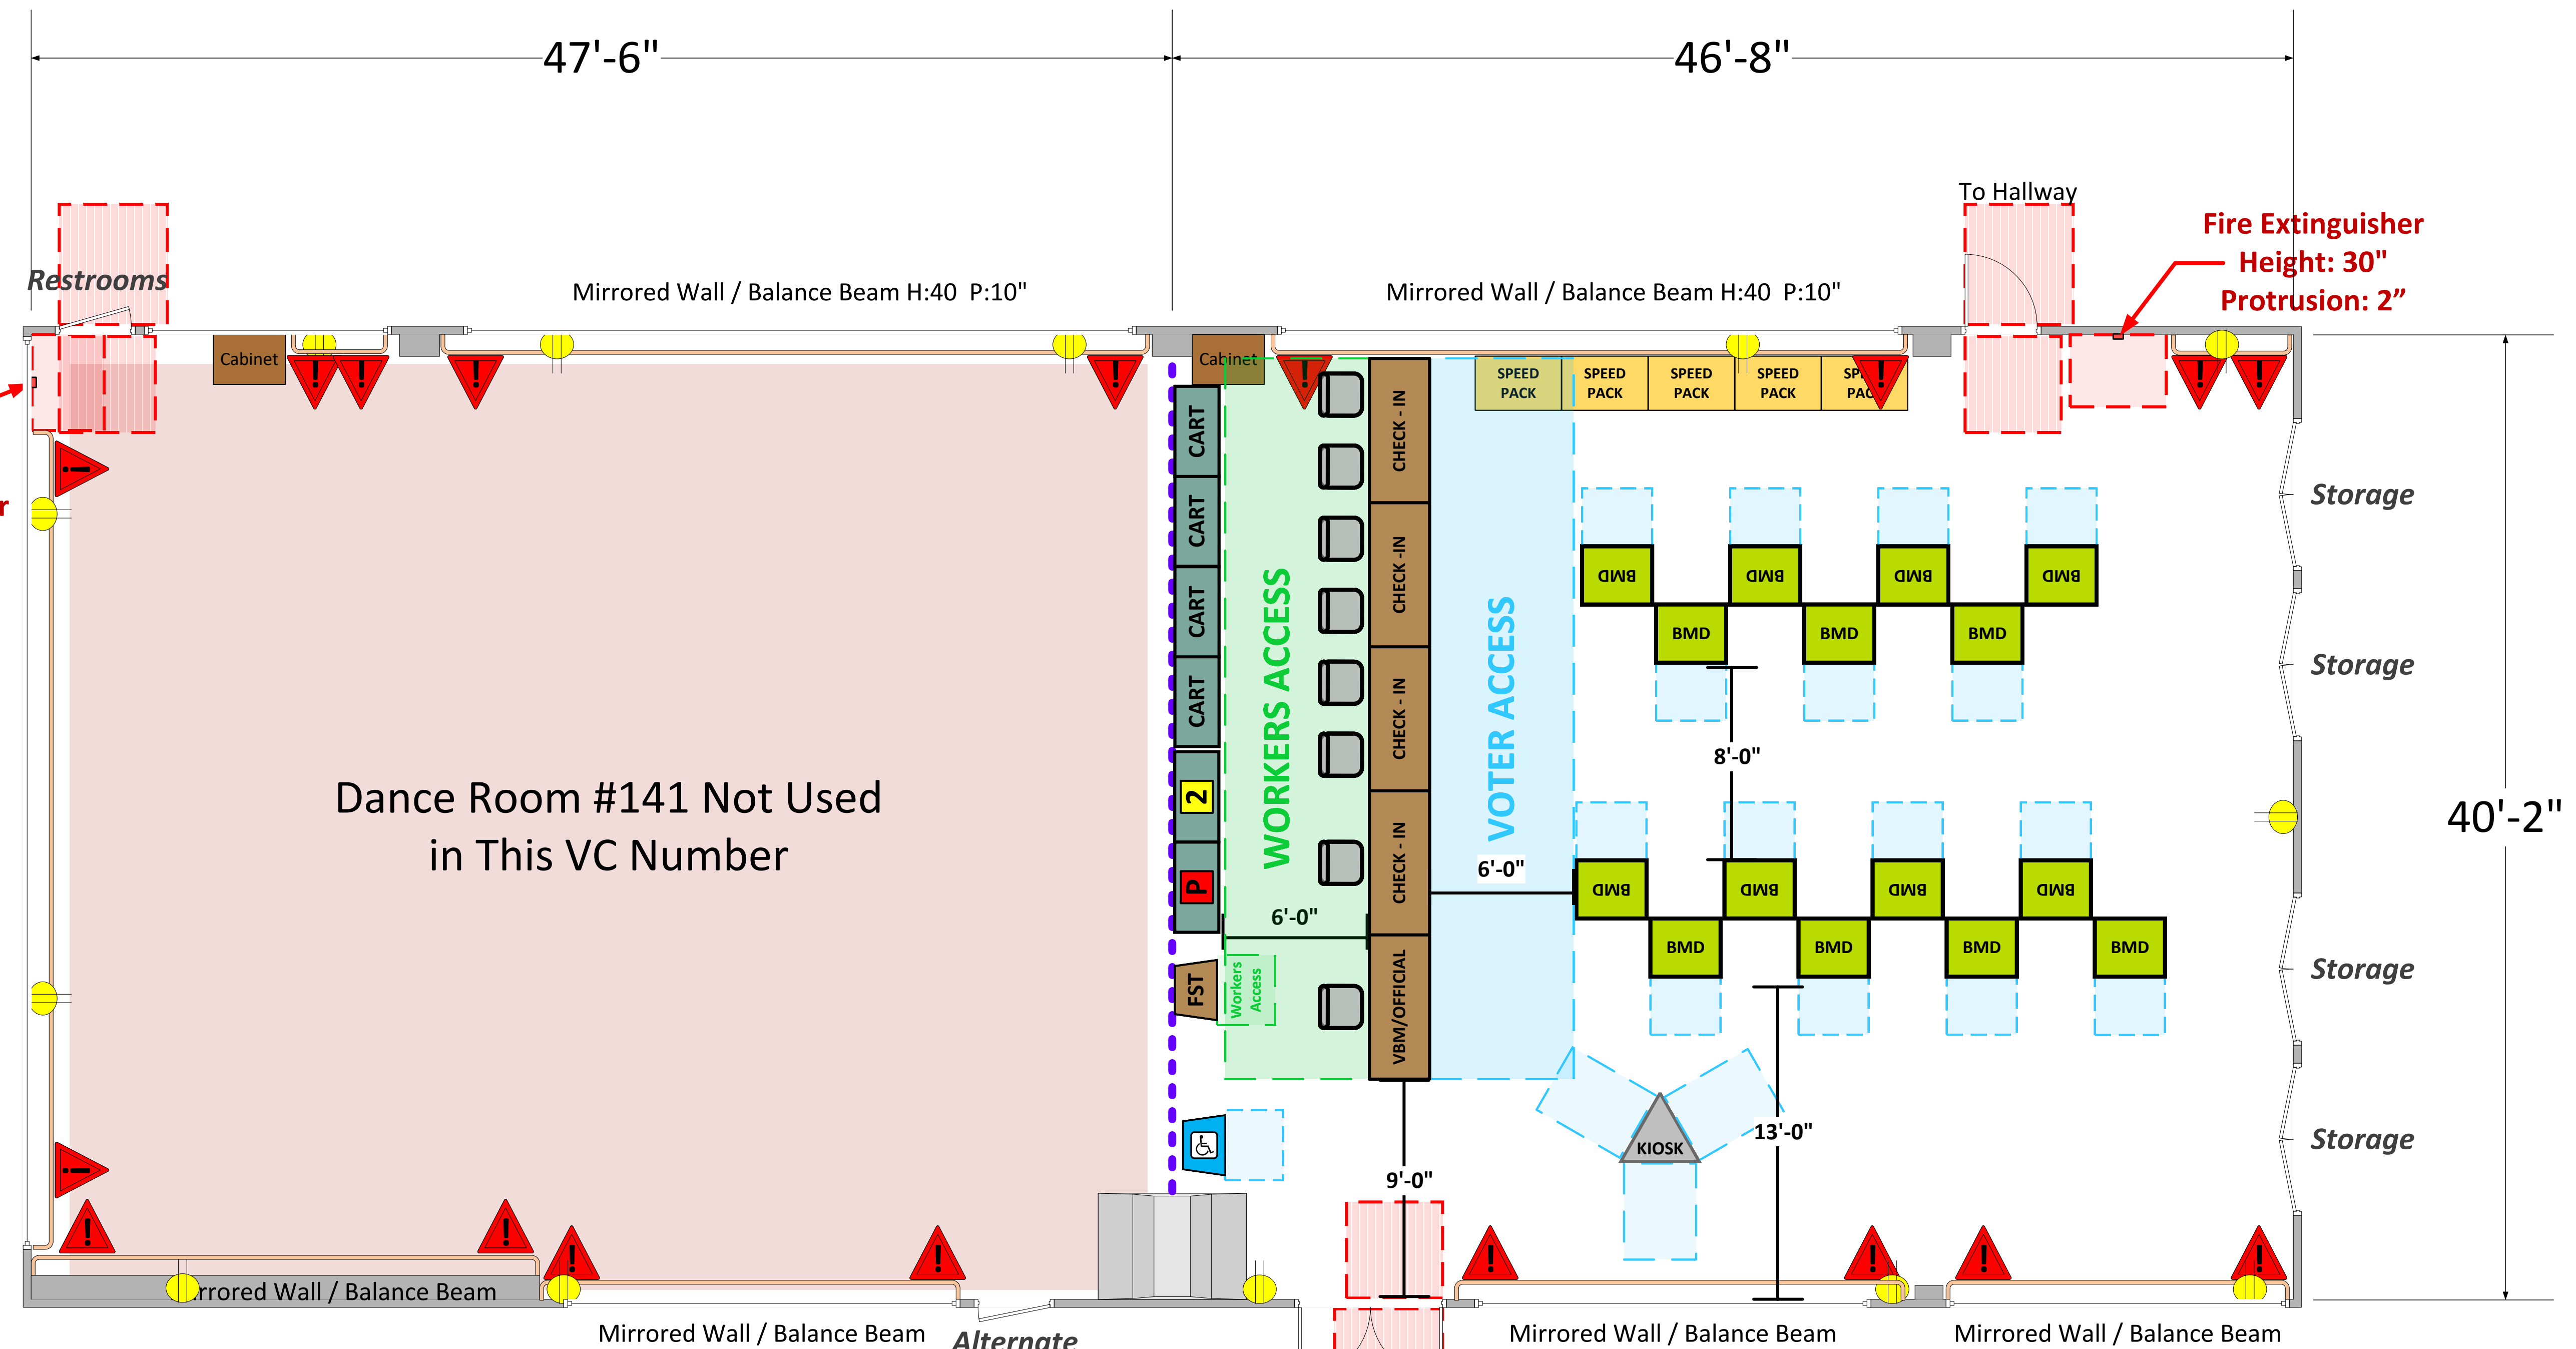

# Dance Studio Room 140

## (1,840 Usable Sq. Ft.)

**For Reference Only**  
 VC 17005 Combo Room  
 VC 17027 Dance Room 140 Only  
 VC 24609 Dance Room 141 Only

Balance Beams  
 Height: 40"  
 Protrusion: 10"

Fire Extinguisher  
 Height: 30"  
 Protrusion: 2"

### LEGEND

Room Size	Dimension: 46'8" x 40'2"	Sq. Ft: 1,840'
Number of BMDs	15	
POWER OUTLET		
PROTRUDING OBJECT		
Do Not Block Area		

Dance Room 141

Entrance/  
Exit

Dance Room 140

**VCID 17027**  
 Los Angeles Harbor College

**Each chair at a CHECK-IN station equals one ePollbook**

Equipment By:	Date:
<b>Ryan Rivas</b>	<b>03/25/26</b>
Skeleton Drawn By:	Date:
<b>David Chaparro</b>	<b>10/07/24</b>
Scale:	
<b>1/4" inches = 1' Ft.</b>	