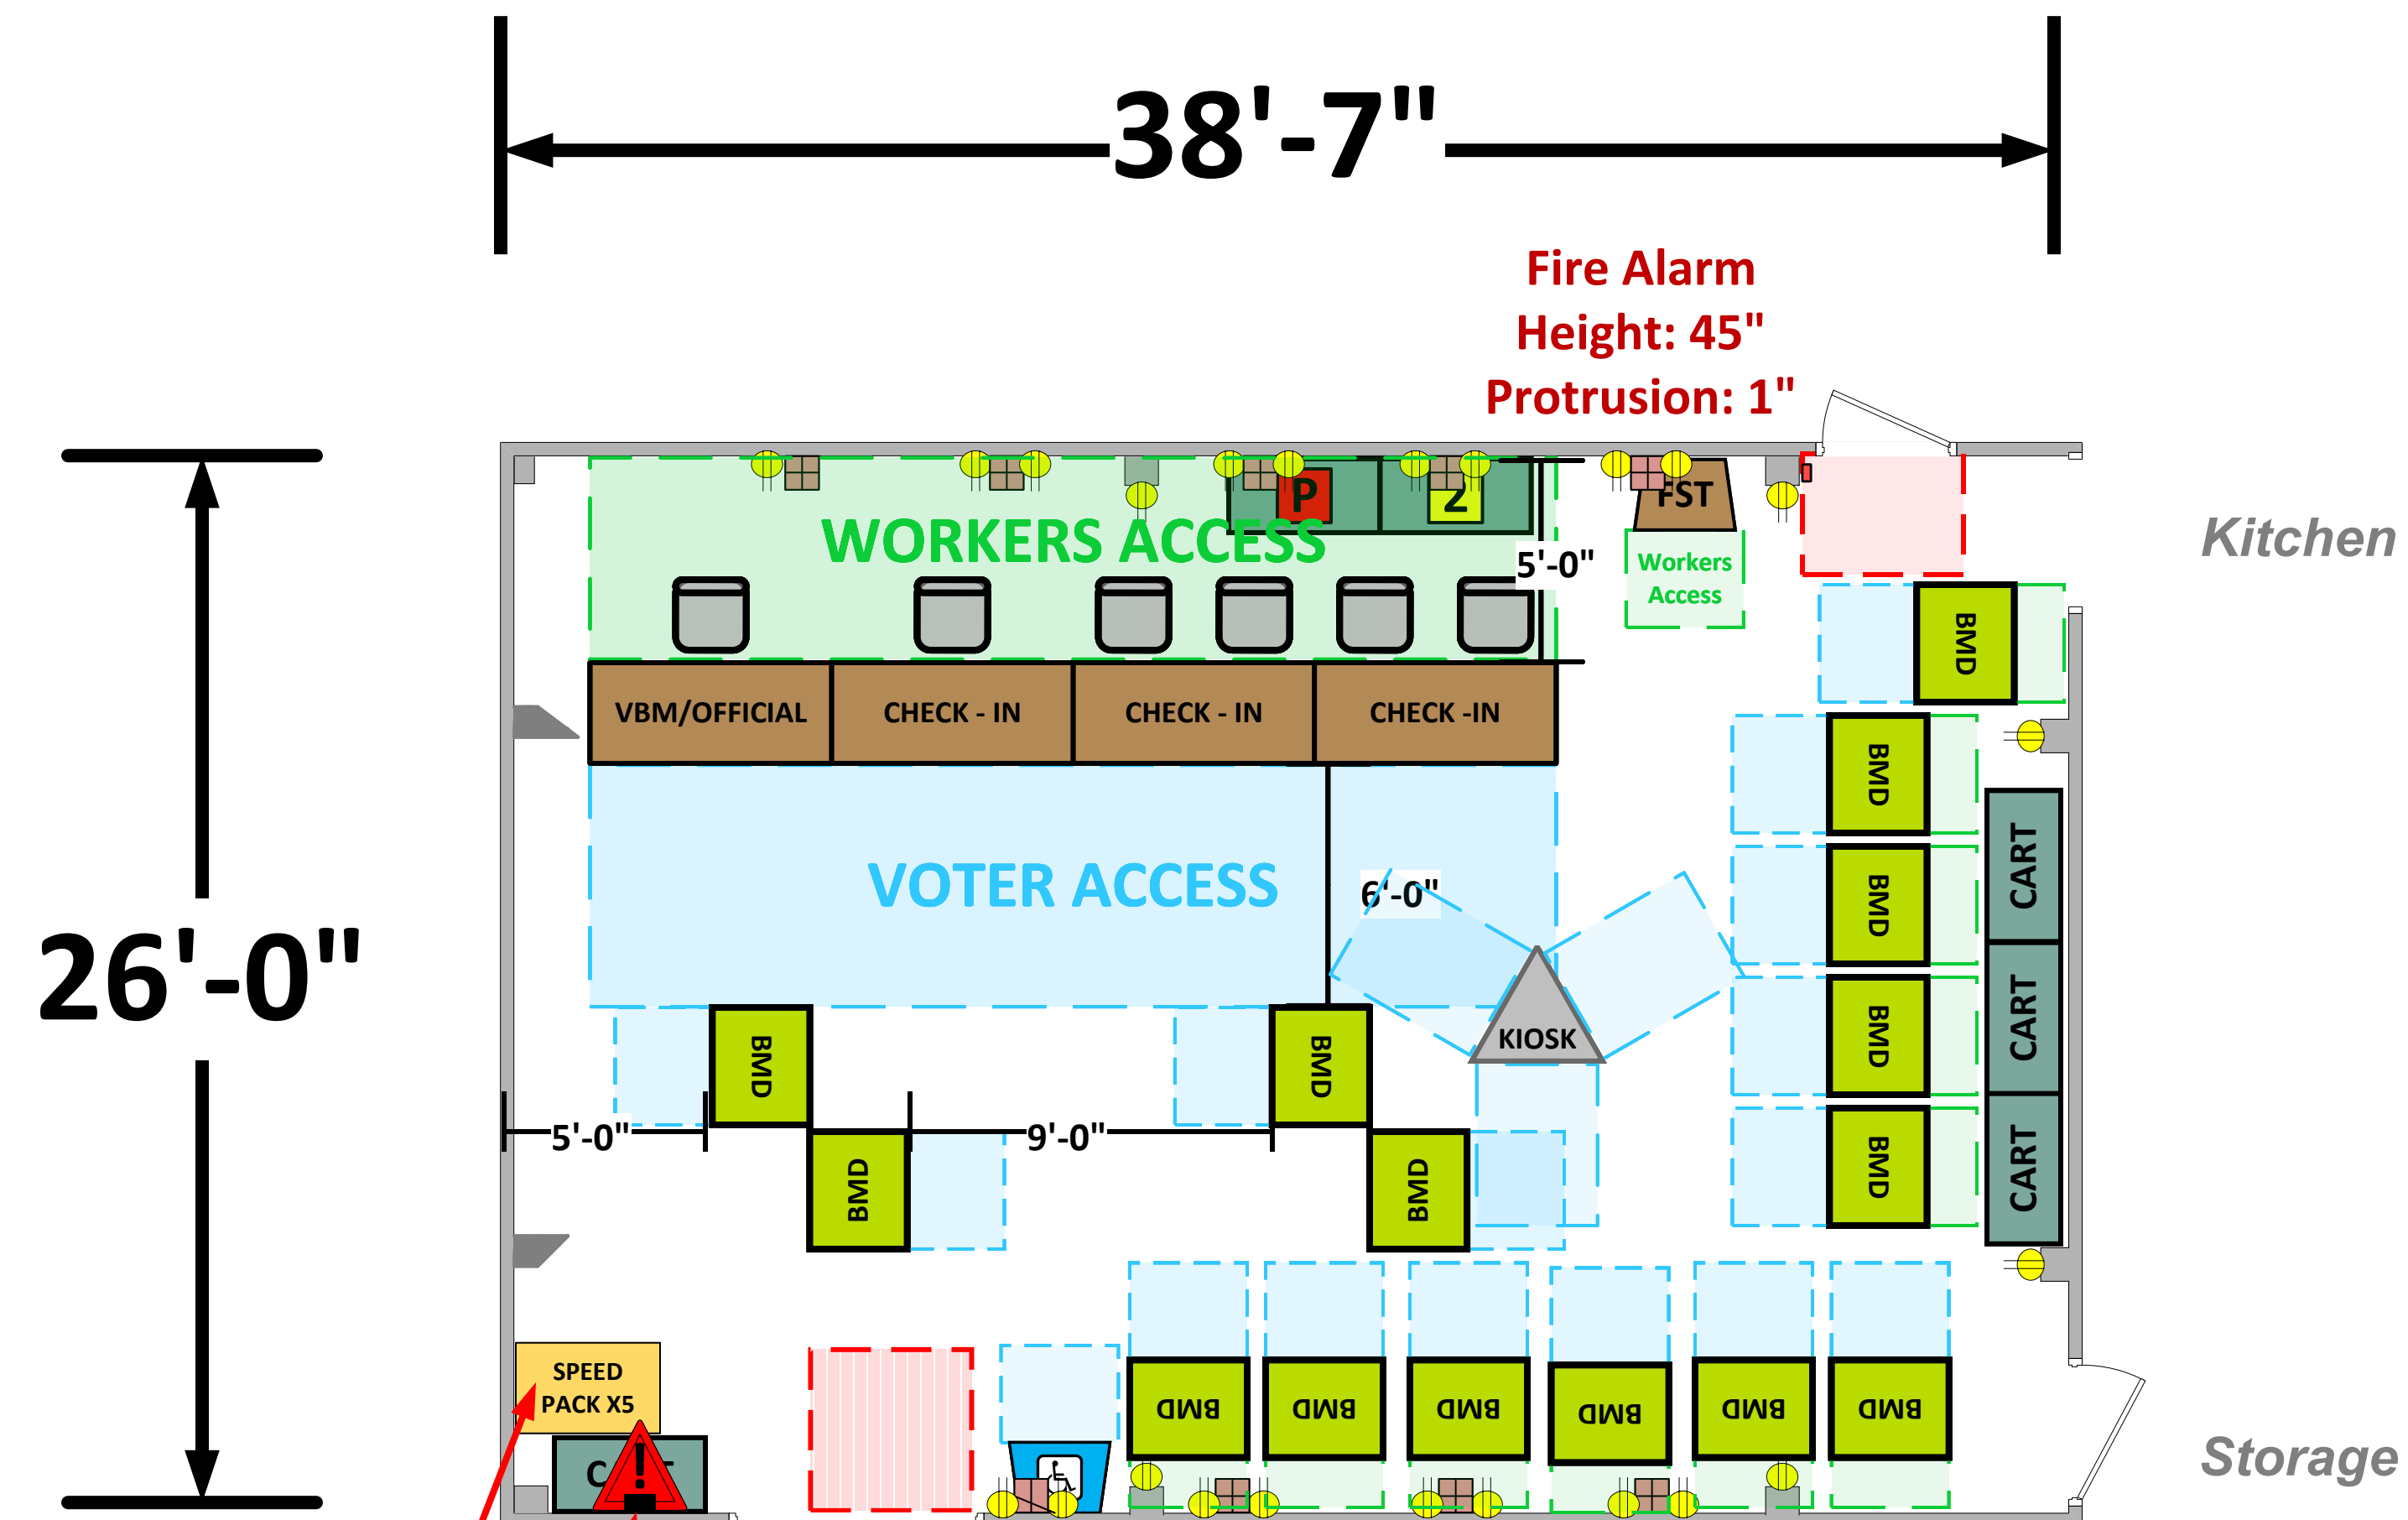

Meeting Room (900 Sq. Ft.)

Speed Packs X5
Broken Down &
Stacked

Wall Phone
Height: 46"
Protrusion: 5"

**Entrance/
Exit**

LEGEND

Room Size	Dimension: 38'7" X 26'	Sq. Ft.: 900
Number of BMDs	15	
POWER OUTLET		
PROTRUDING OBJECT		
Do Not Block Area		

**VCID 17031
Malibu Library**

Each chair at a CHECK-IN station equals one ePollbook

Equipment By: Dustin Fuller	Date: 03/06/2026
Skeleton Drawn By: Dustin Fuller	Date: 03/06/2026
Scale: 1/4" inches = 1' Ft.	