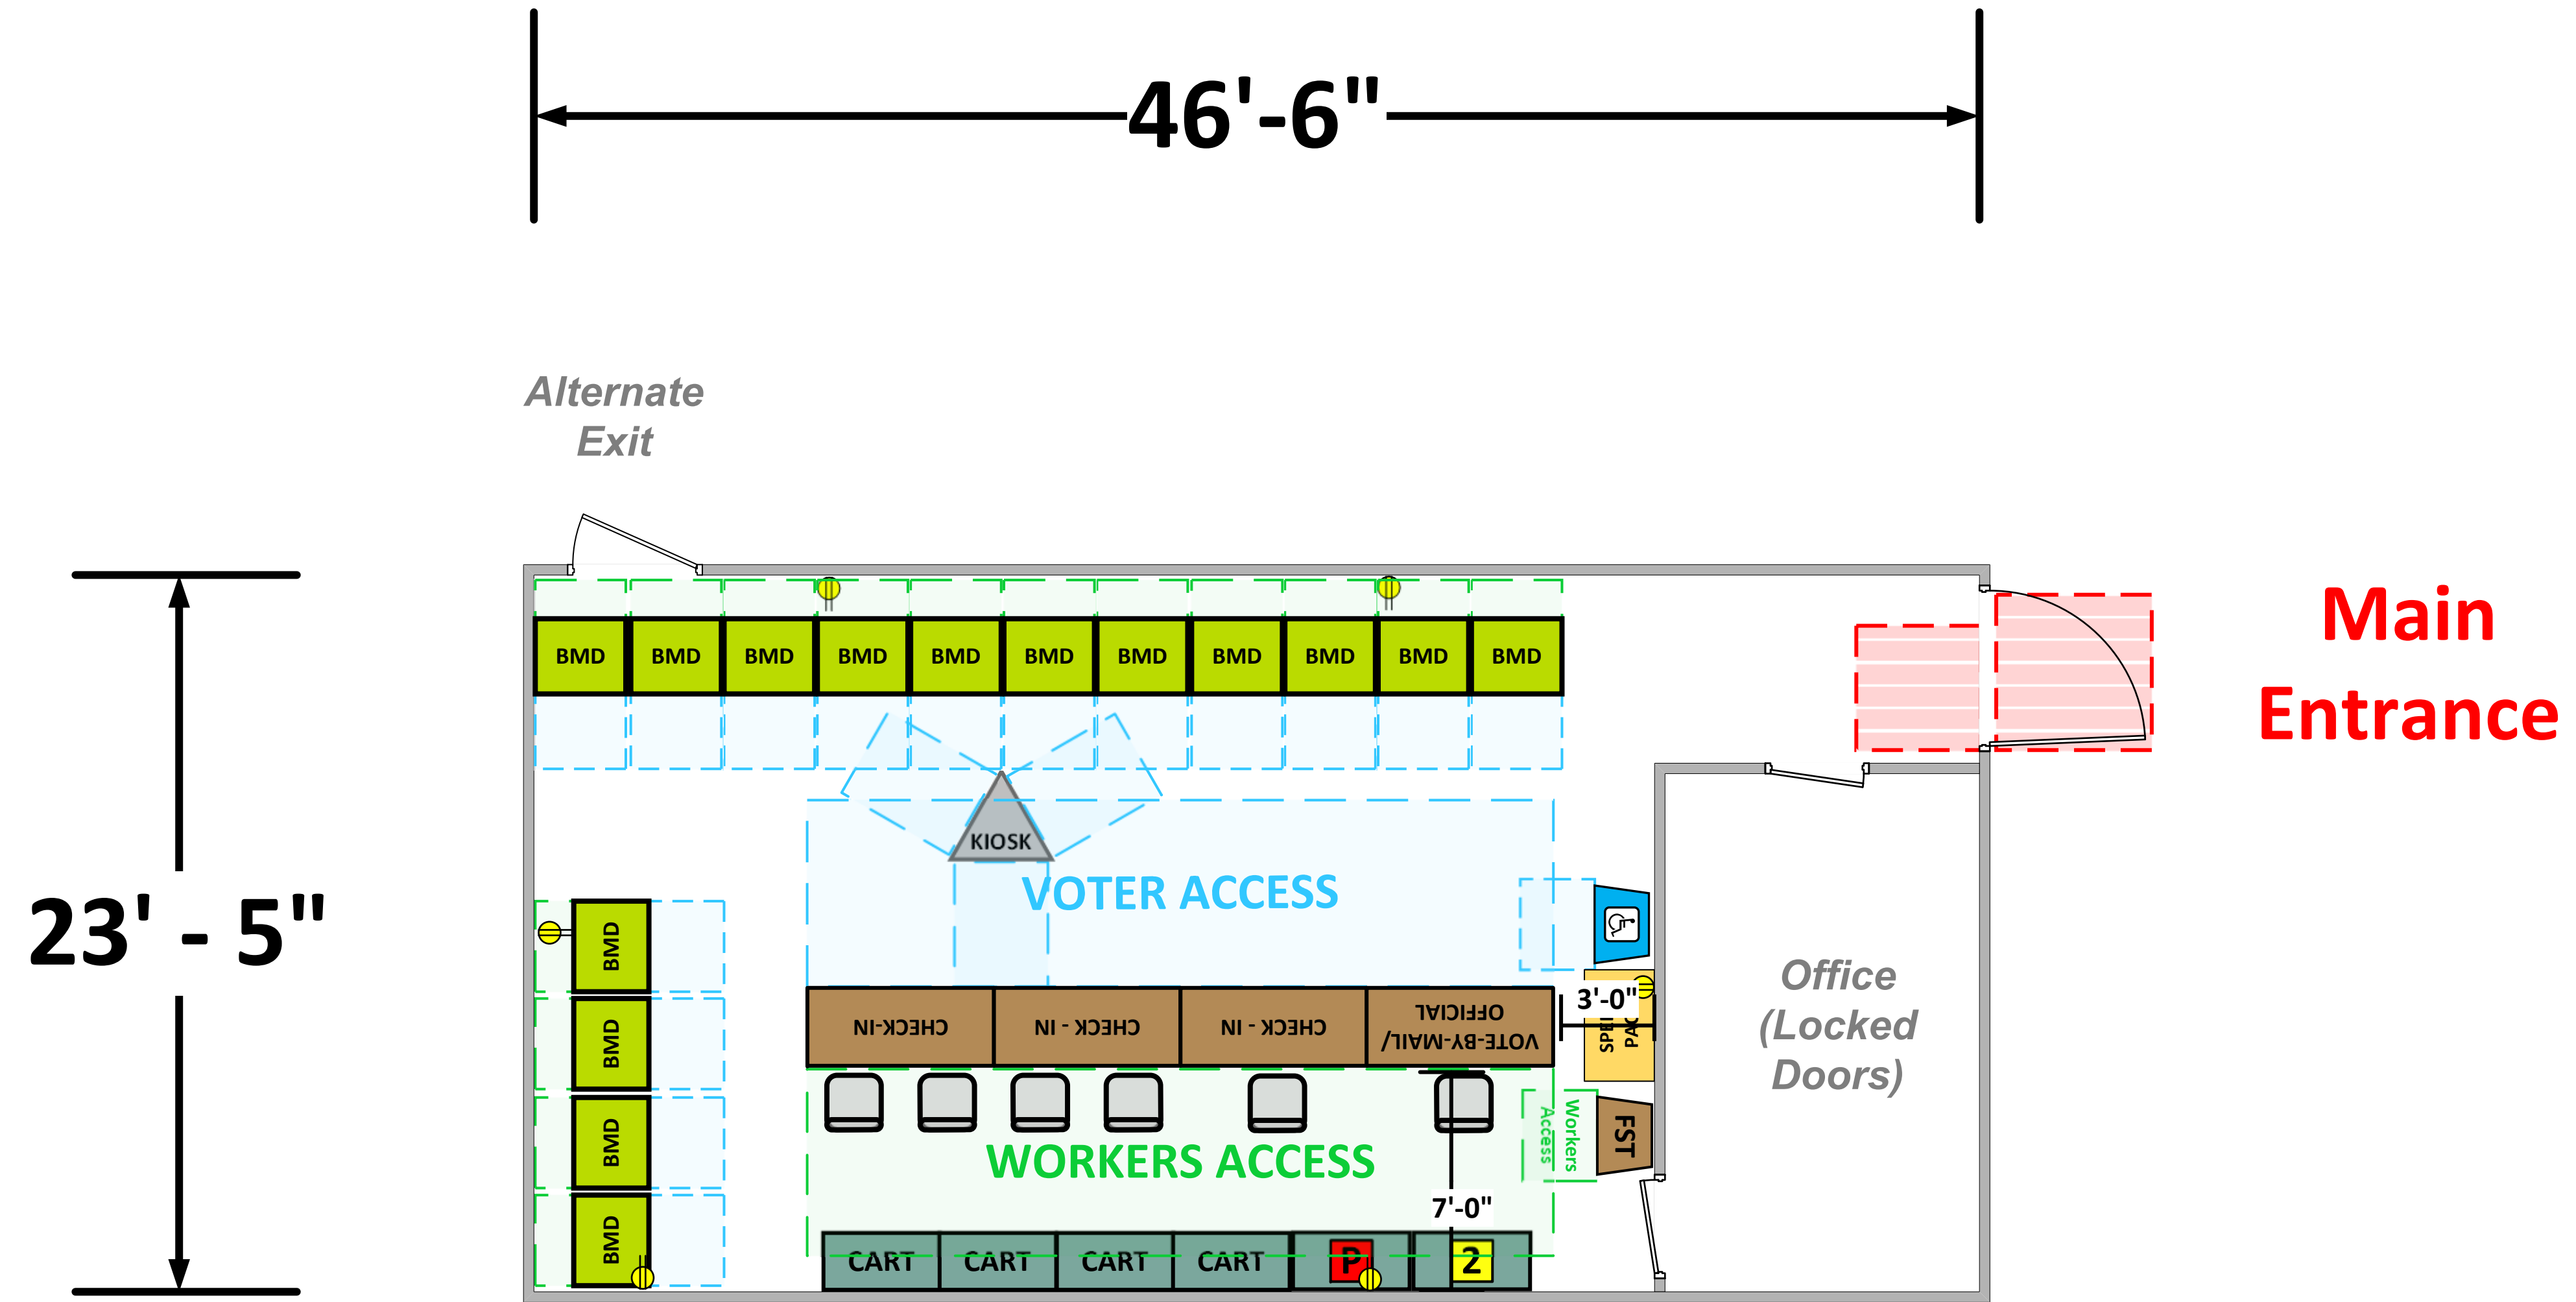

Meeting Room

(1,058 Usable Sq. Ft.)

LEGEND

Room Size	Dimension: 23' X 36'	Sq. Ft: 1058
Number of BMDs	15	
POWER OUTLET		
PROTRUDING OBJECT		
Do Not Block Area		

TITLE

VCID 17032
La Canada Flintridge Library

Each chair at a CHECK-IN station equals one ePollbook

Equipment By: Dustin Fuller	Date: 03/18/2026
Skeleton Drawn By: Roy Welch	Date:
Scale: 1/4" inches = 1' Ft.	