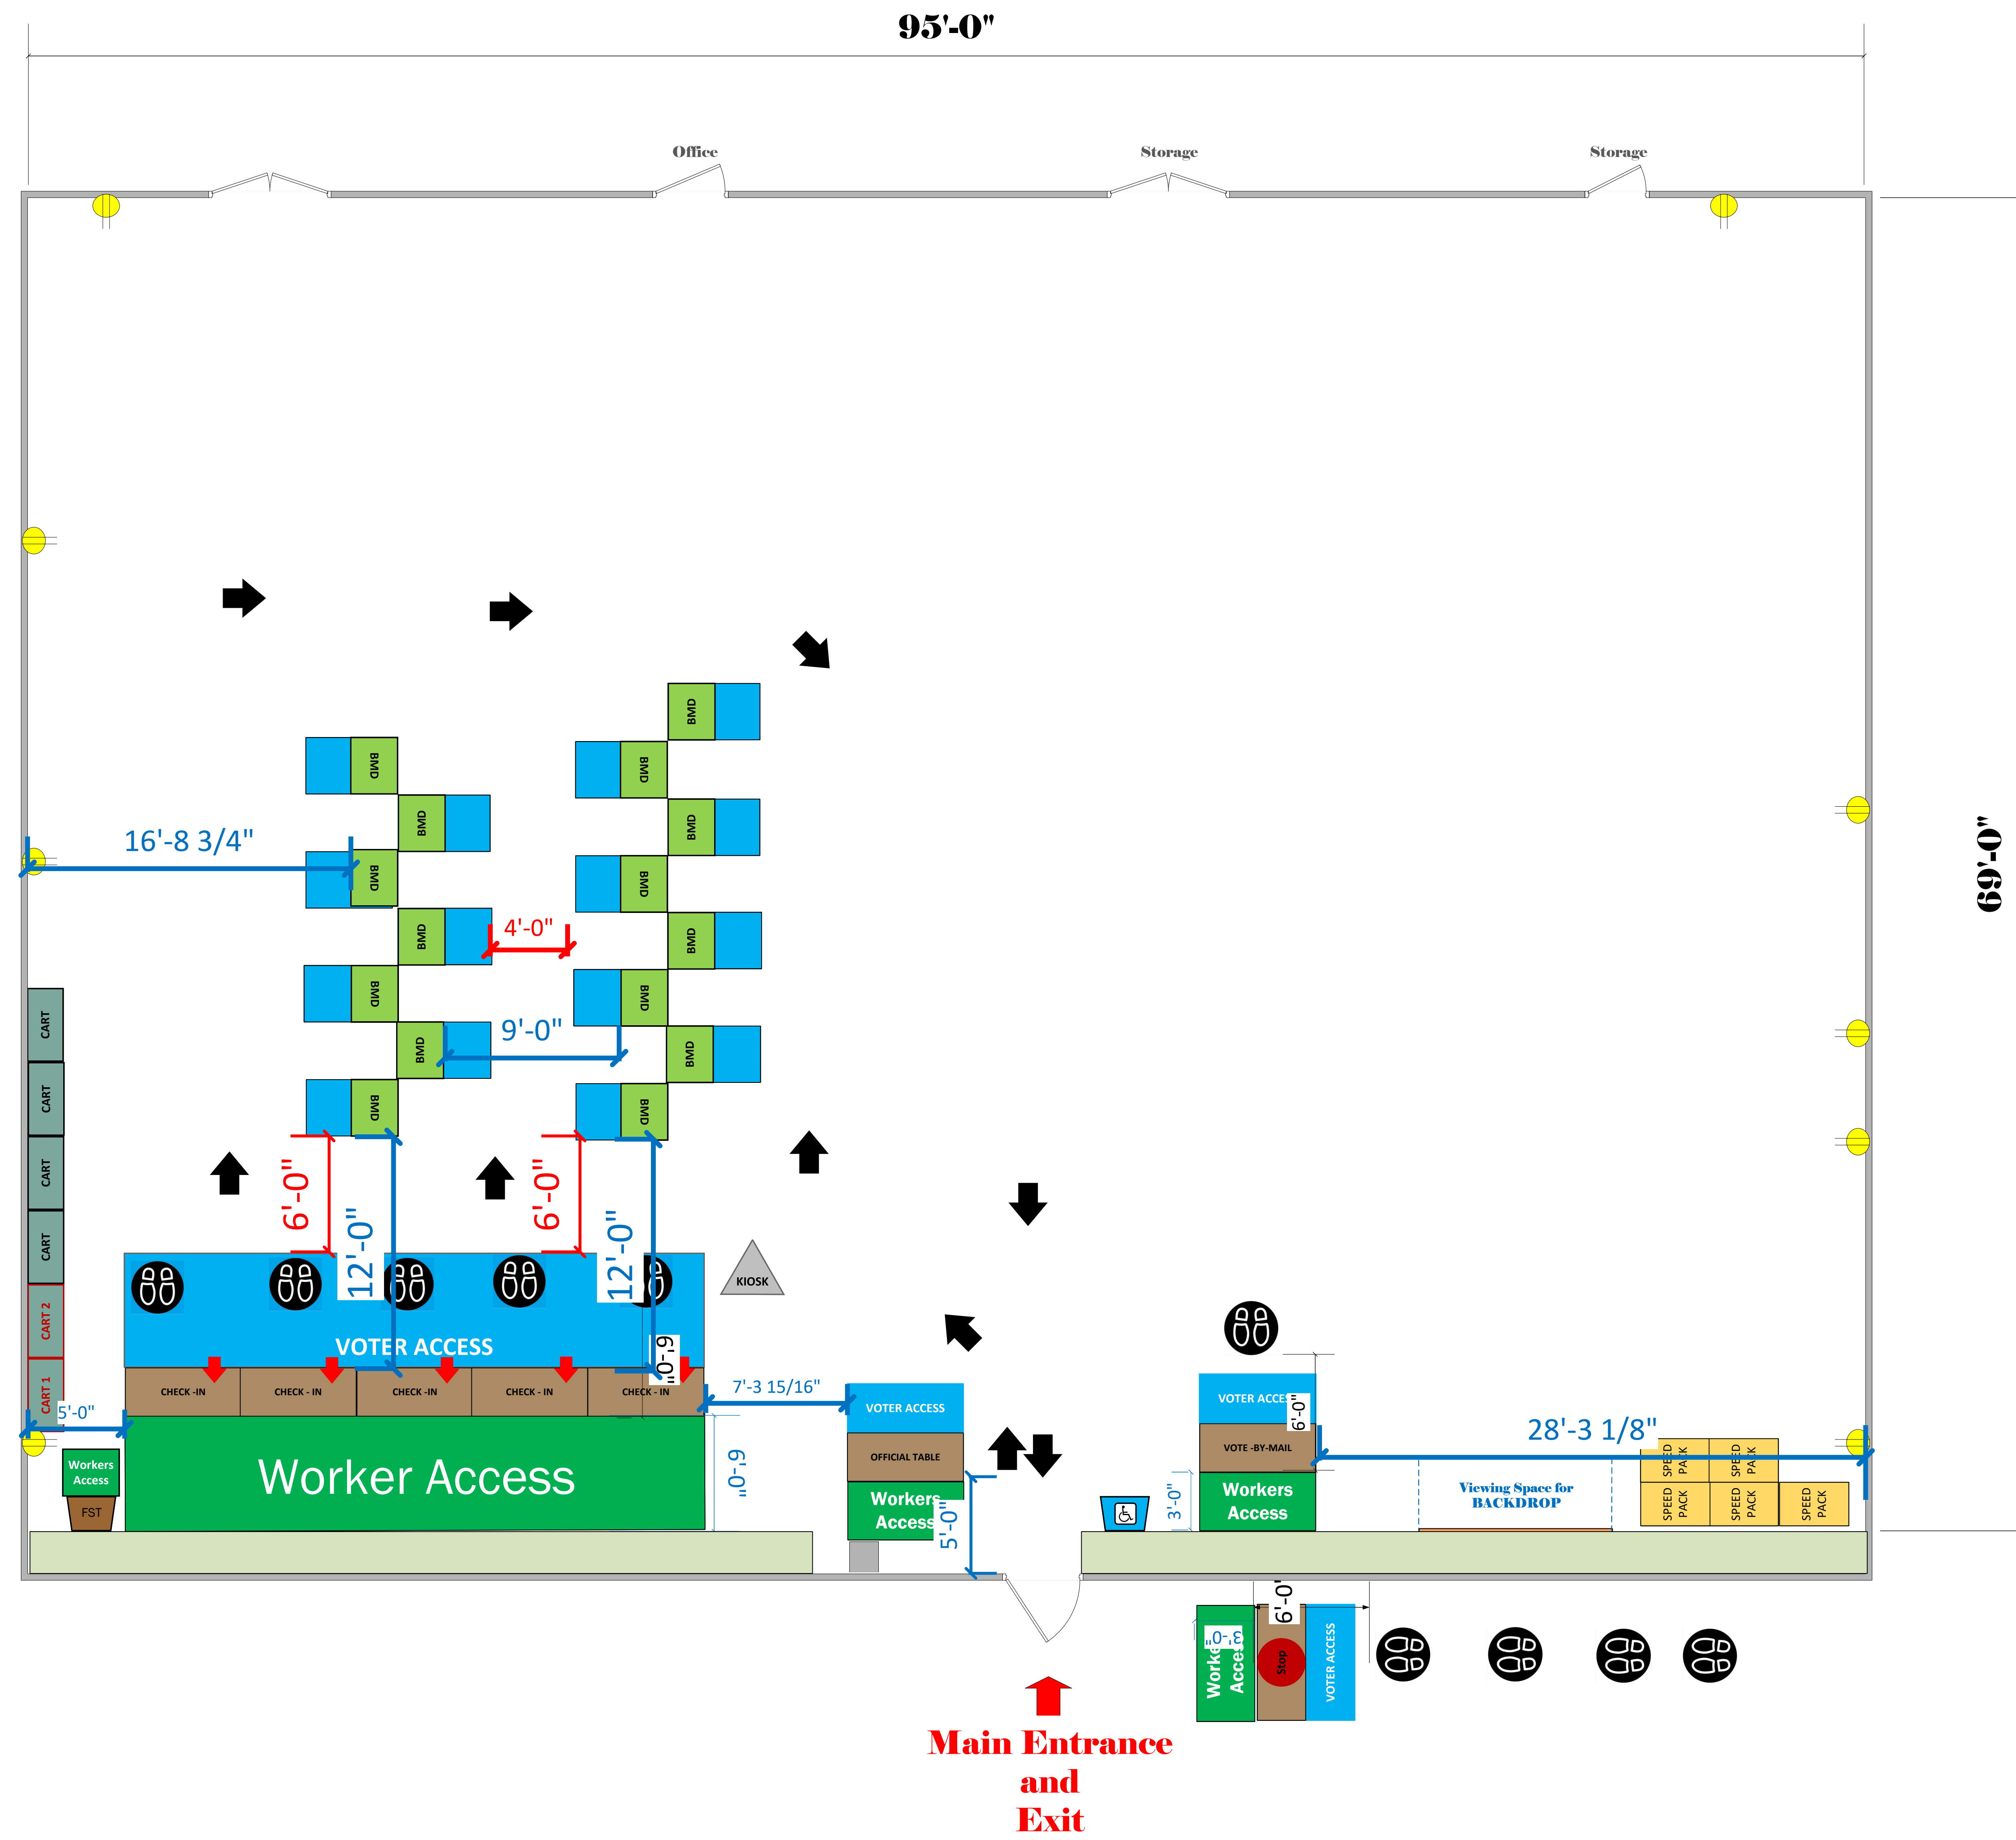

# Gymnasium

(6,555 Sq. Ft.)

### LEGEND

Room Size	Dimension:	Sq. Ft:	6,555
EPB	Primary:	Secondary:	
BMD	Total: 15	Actual: 15	
Circuits	Total:	Usable:	
Floor Decals			
BALLOT MARKING DEVICE			
CHECK IN TABLE			
BMD CART			
BACKDROP			
KIOSK			
POWER OUTLET			
PROTRUDING OBJECT			
ROUTER			
POWER CORDS			

TITLE  
**San Pedro and Peninsula**  
**VC ID # 17051**

SCALE	1: 48
DRAWN BY	Ryan Rivas