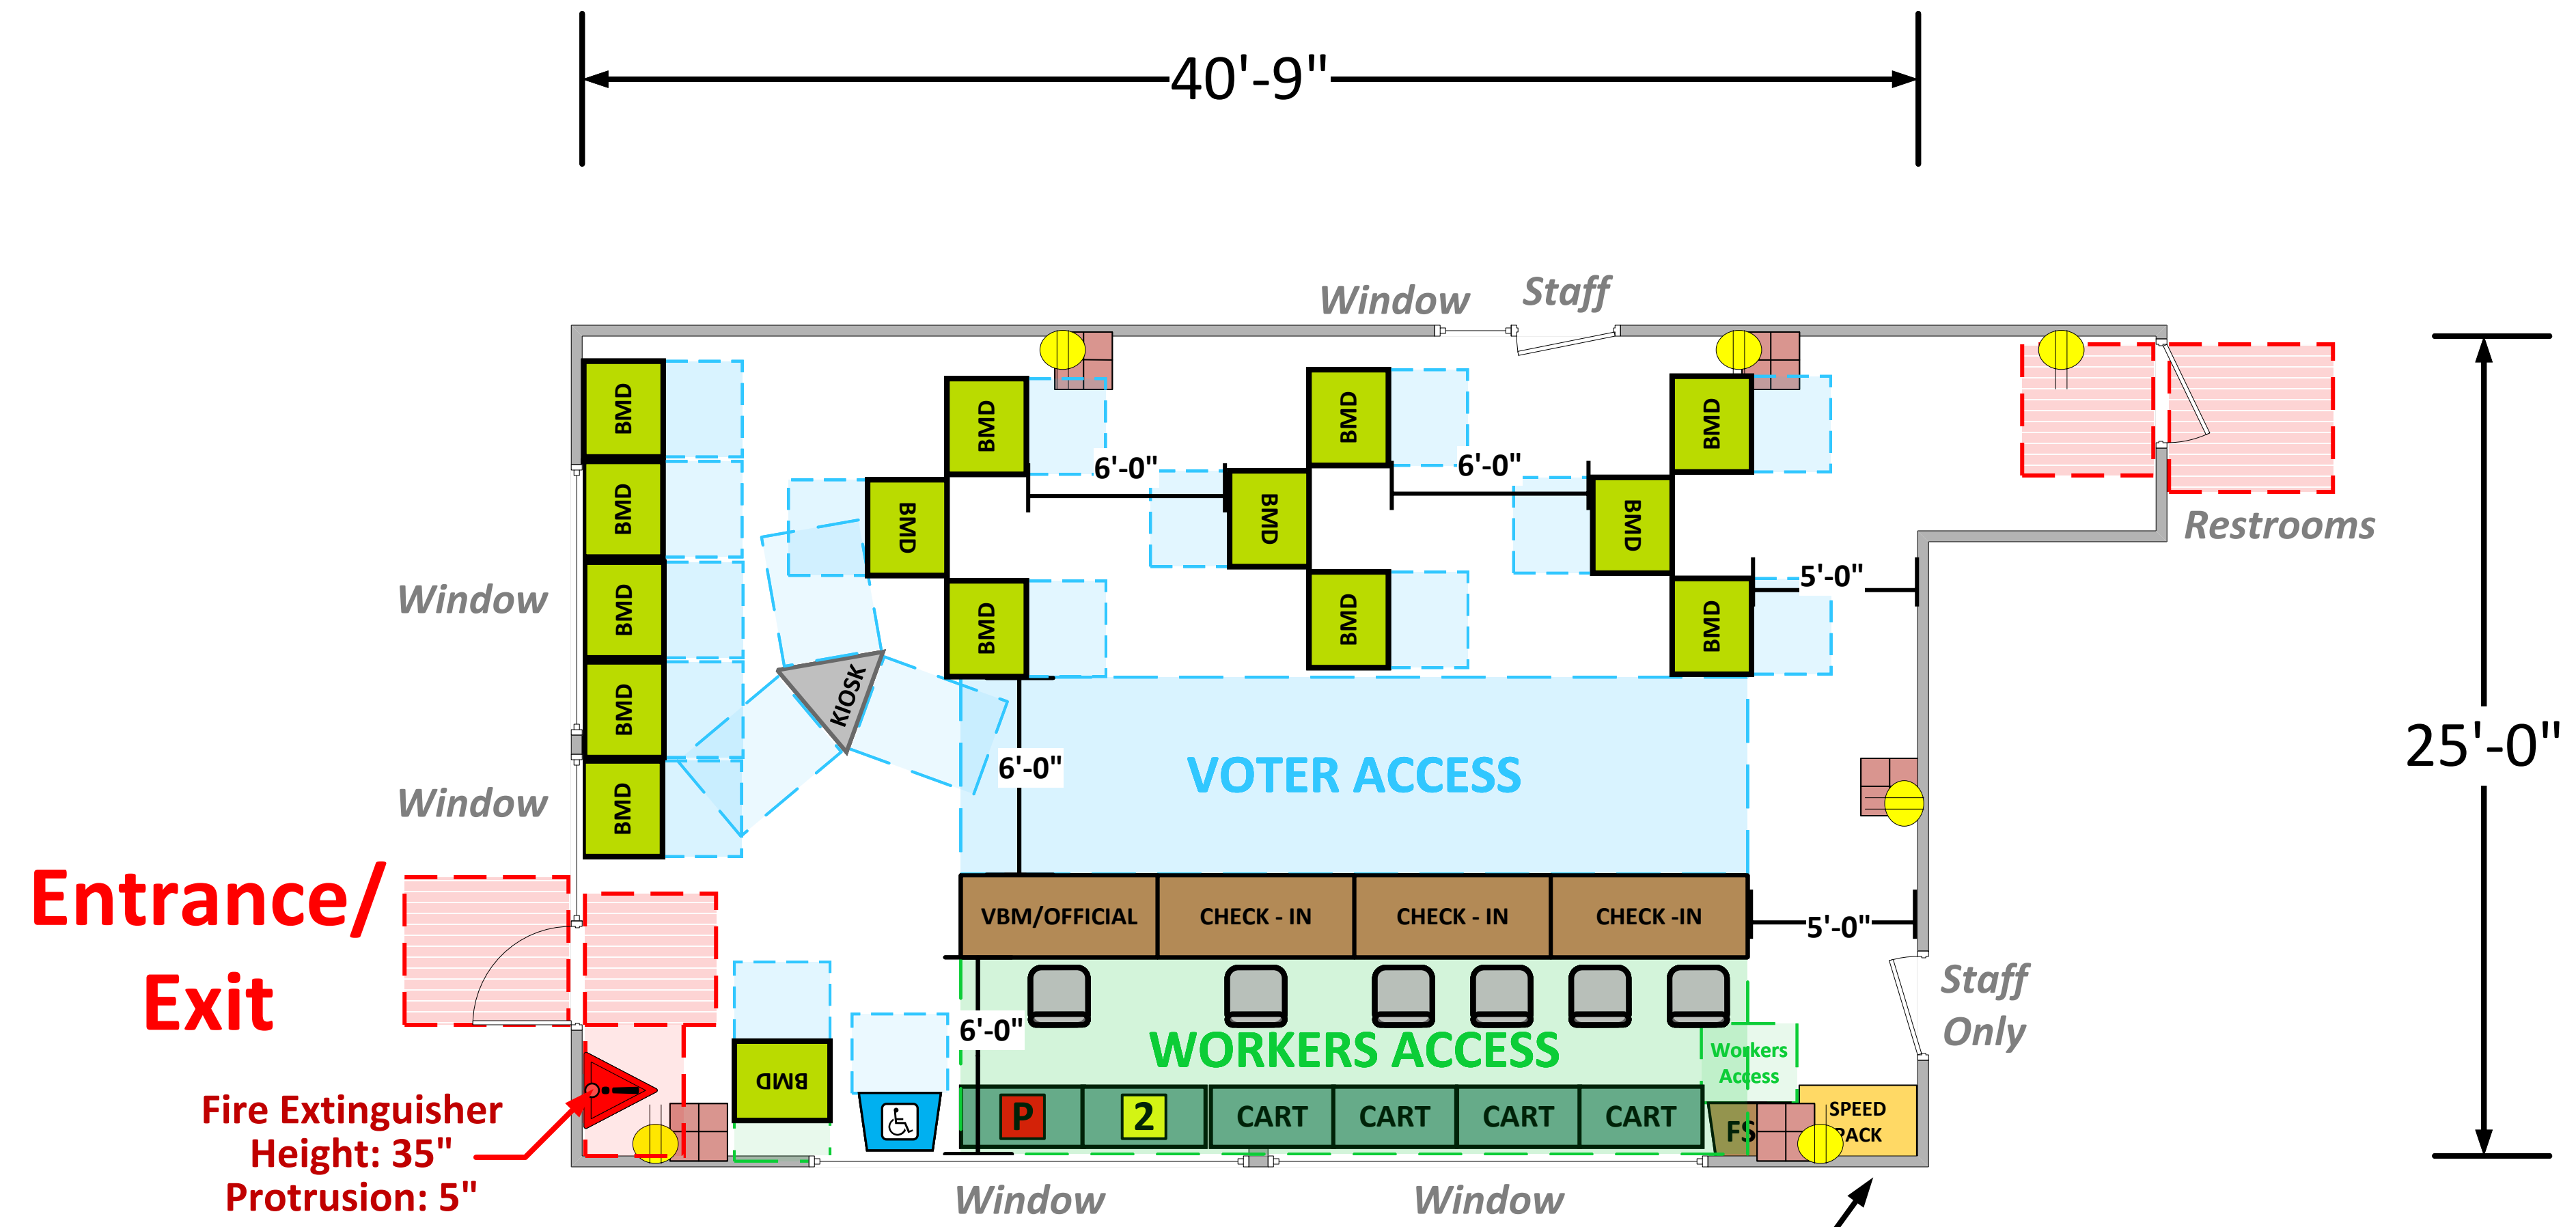

Activity Room

(1,018 Usable Sq. Ft.)

LEGEND

Room Size	Dimension: 40'9" x 25'	Sq. Ft: 1,018'
Number of BMDs	15	
POWER OUTLET		
PROTRUDING OBJECT		
Do Not Block Area		

TITLE

VCID 17071
Orizaba Park

Each chair at a CHECK-IN station equals one ePollbook

Equipment By: Dustin Fuller	Date: 03/05/2026
Skeleton Drawn By: David Chaparro	Date: 02/26/26
Scale: 1/4" inches = 1' Ft.	