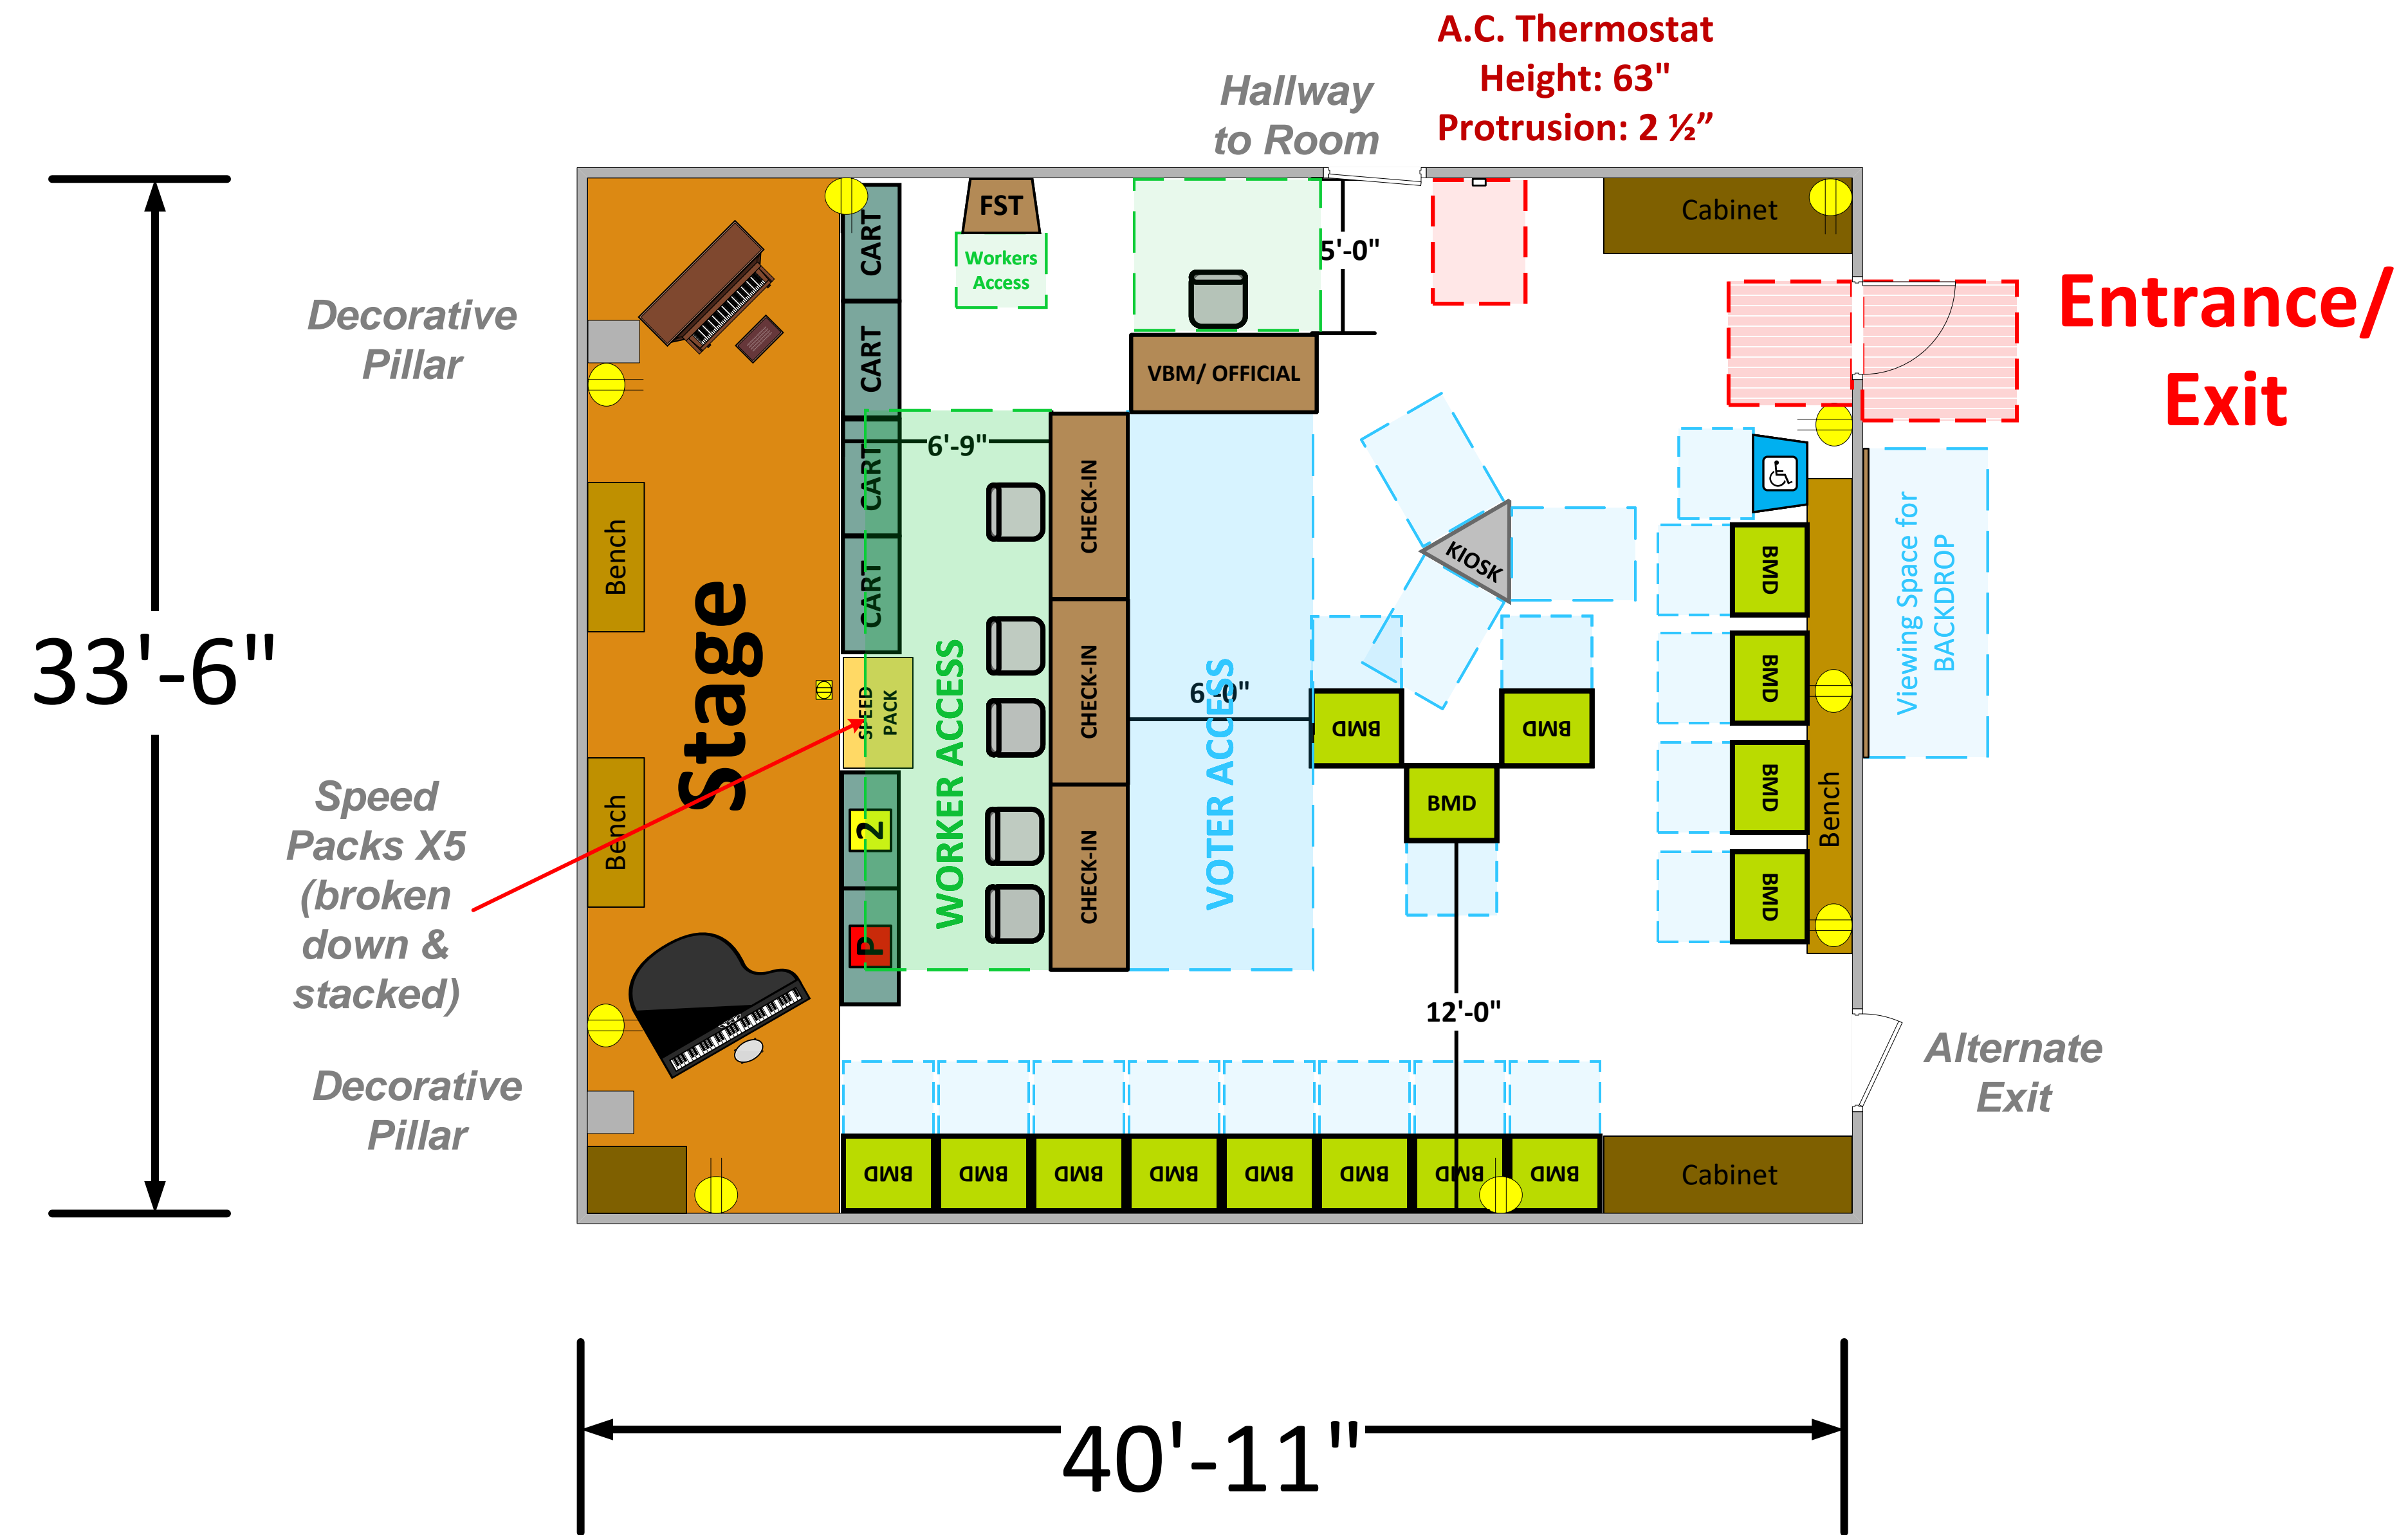

Lawrence Chapel

(1,059 Sq. Ft.)

LEGEND

Room Size	Dimension: 33'6" x 40'11"	Sq. Ft: 1,373
Number of BMDs	15	
POWER OUTLET		
PROTRUDING OBJECT		
Do Not Block Area		

TITLE

VCID 17091
Westminster Presbyterian Church

Each chair at a CHECK-IN station equals one ePollbook

Equipment By:	Date:
Dustin Fuller	01/23/2024
Skeleton Drawn By:	Date:
Jonathan Gonzalez	01/16/2024
Scale:	
1/4" inches = 1' Ft.	