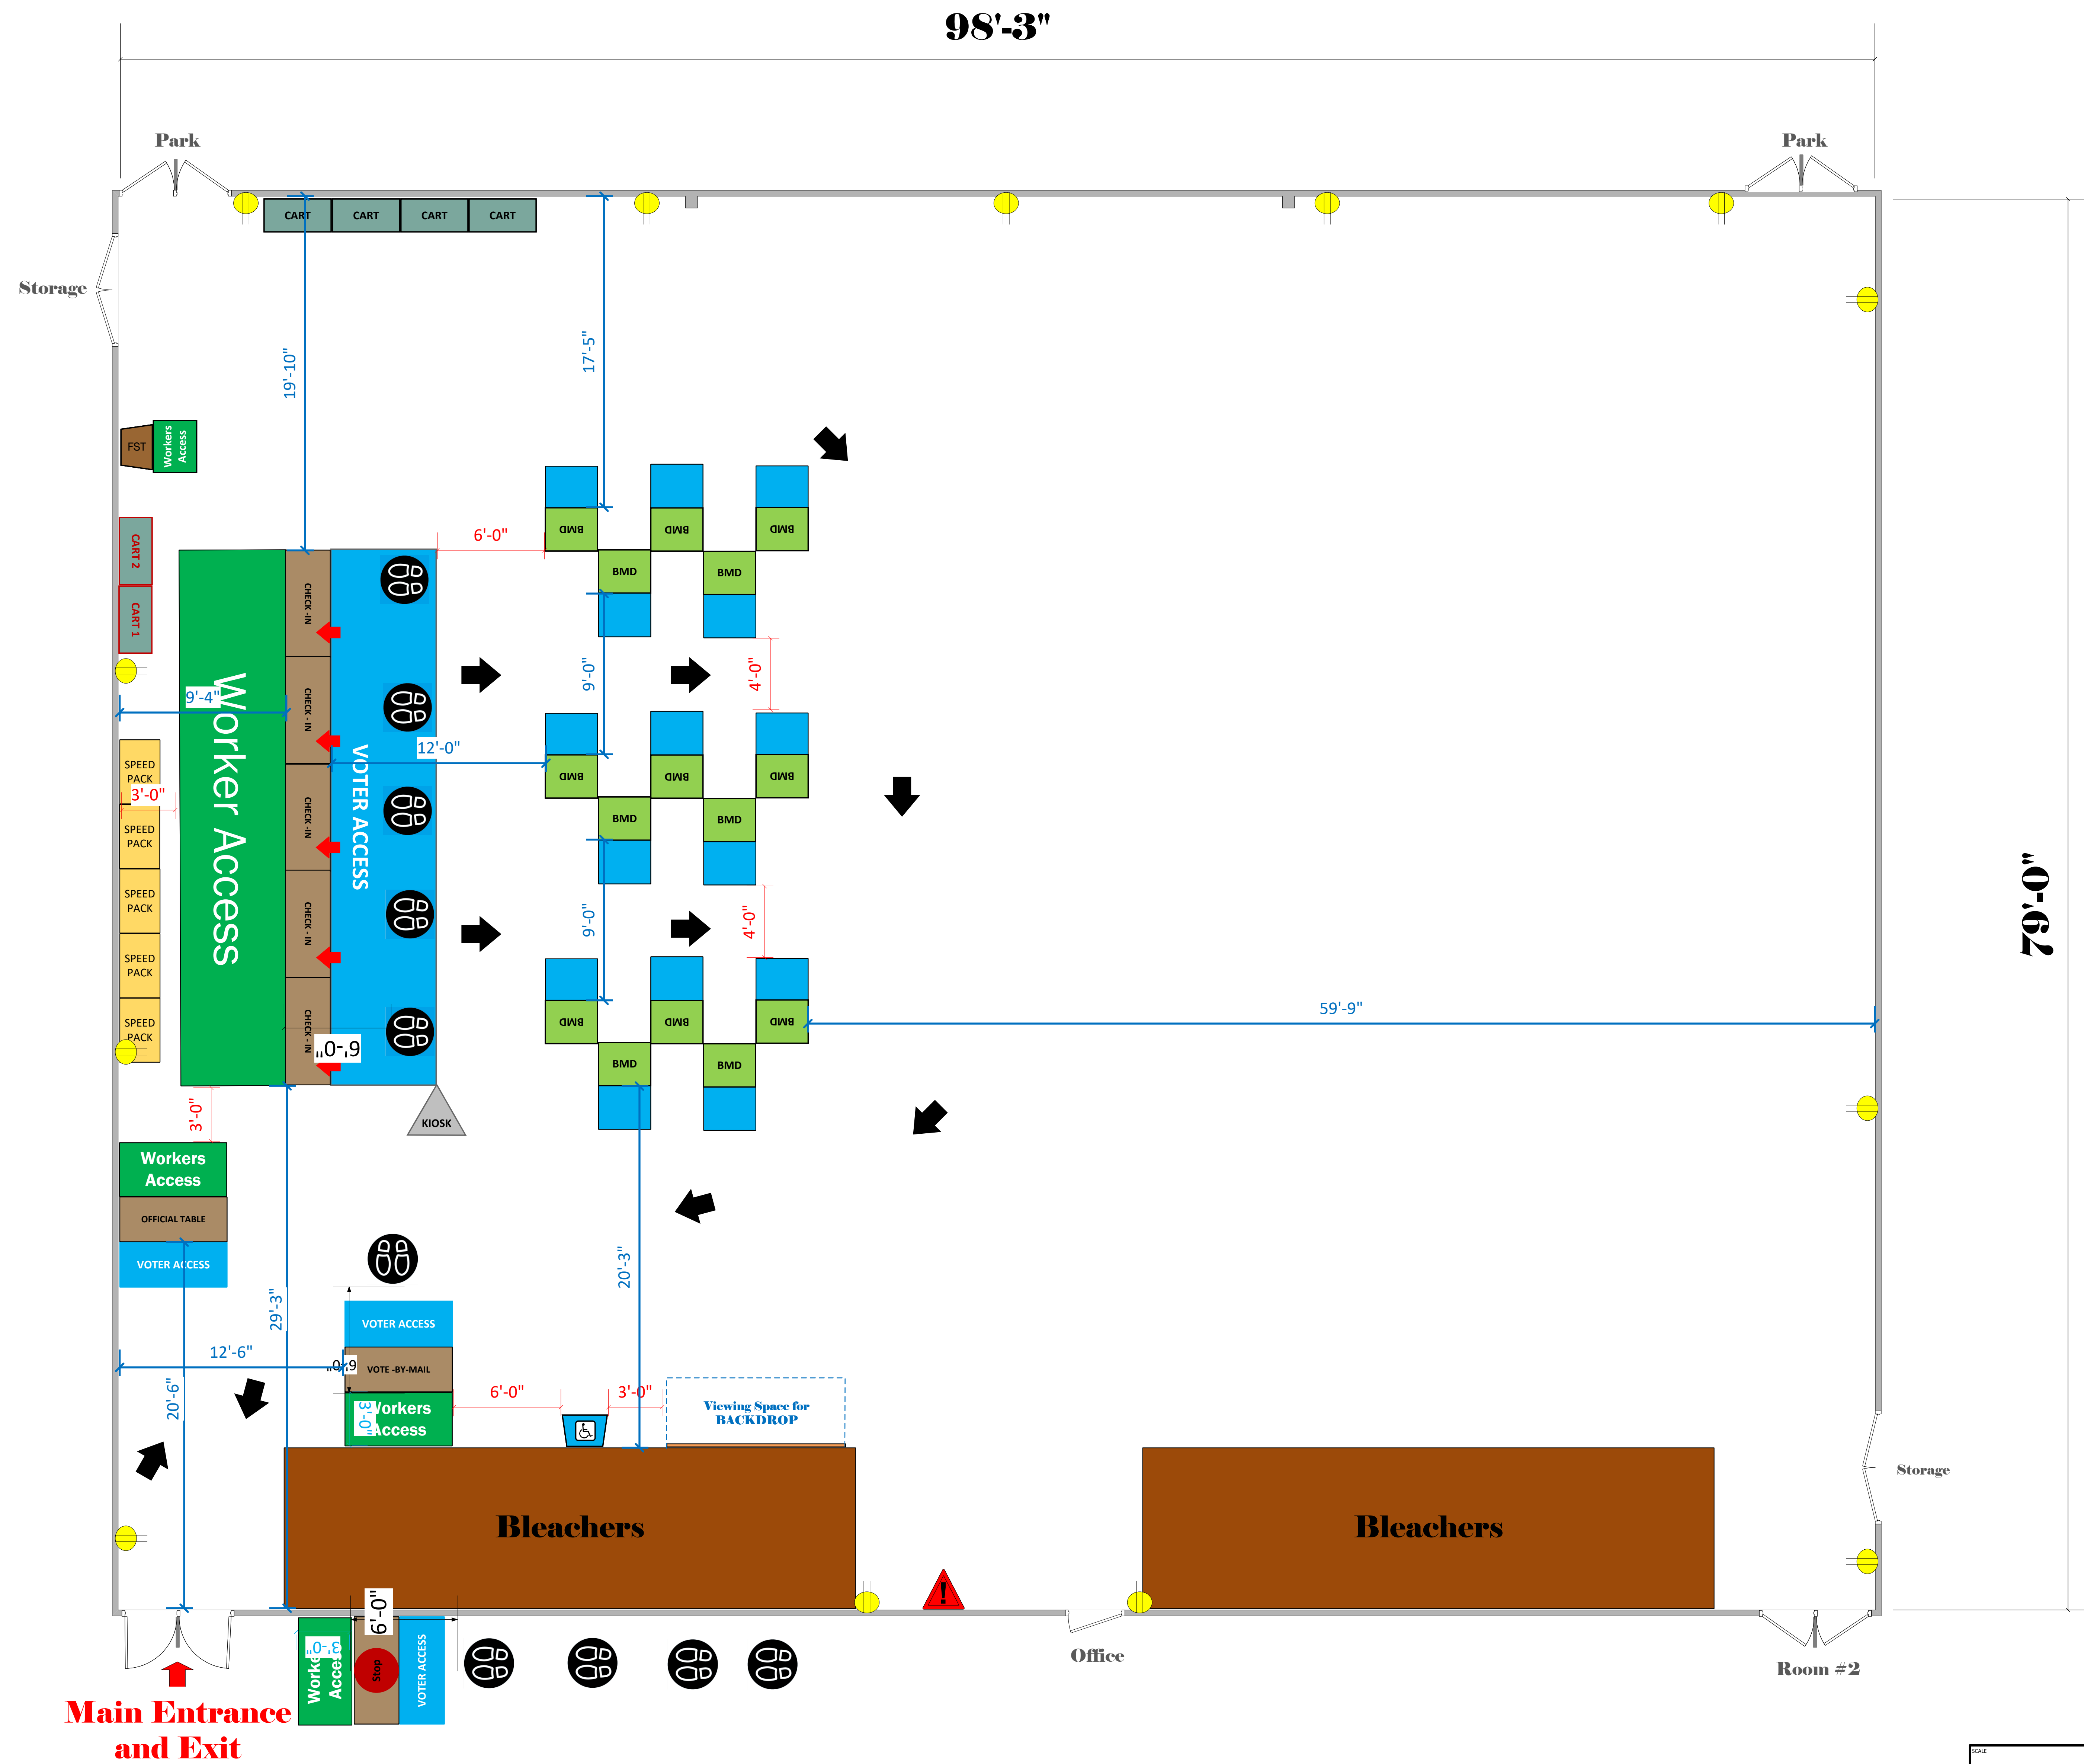

# Gym (7,742 Sq. Ft.)

## LEGEND

Room Size	Dimension: 98'3" x 79'	Sq. Ft. 7,761'
EPB	Primary:	Secondary:
BMD	Total: 15	Actual:
Circuits	Total:	Usable:
Floor Decals	⊙	
BALLOT MARKING DEVICE	BMD	
CHECK IN TABLE	CHECK-IN	
BMD CART	CART	
BACKDROP	Viewing Space for BACKDROP	
KIOSK	KIOSK	
POWER OUTLET	⊕ ⊙ ⊖	
PROTRUDING OBJECT	⚠	
ROUTER	R	
POWER CORDS	- - - - -	