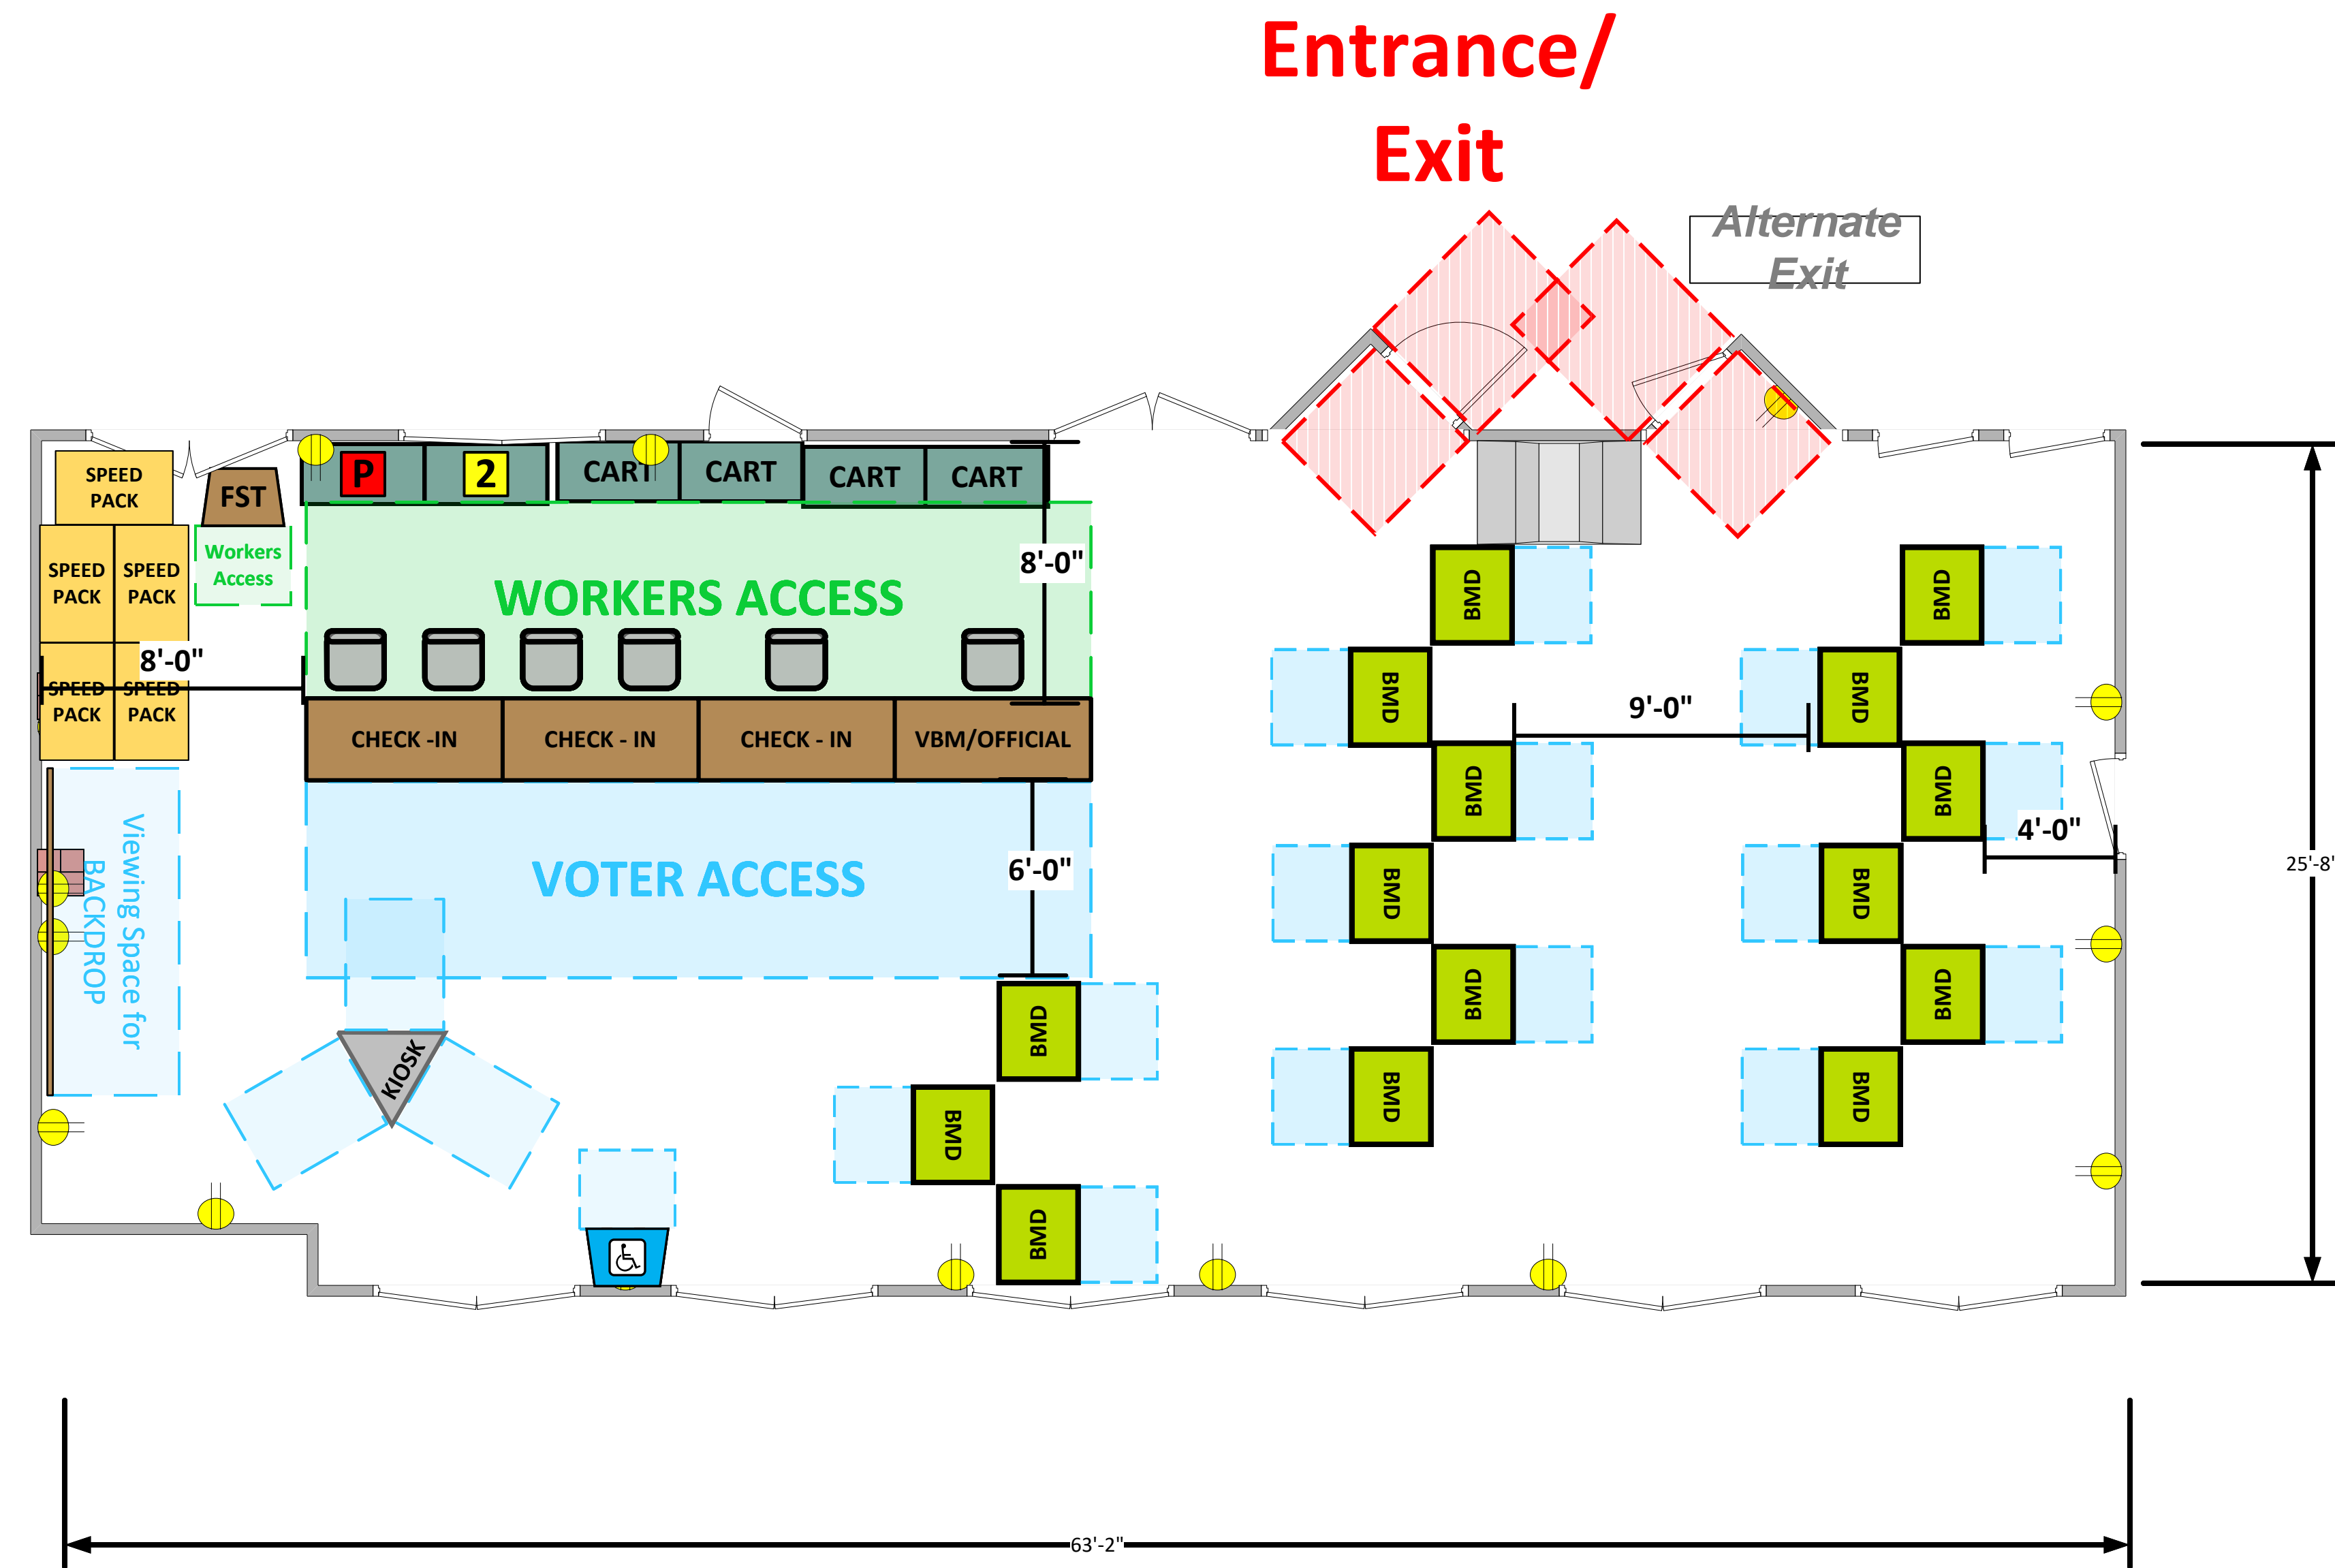

Teen Center and Mommy and Me Room

Room

(1,575 Usable Sq. Ft.)

LEGEND

Room Size	Dimension: 25'-8" x 63'-2"	Sq. Ft: 1,621
Number of BMDs	15	
POWER OUTLET		
PROTRUDING OBJECT		
Do Not Block Area		

TITLE

VCID 17103
Raul R Perez Memorial Park

Each chair at a CHECK-IN station equals one ePollbook

Equipment By: Ryan Rivas	Date: 01/08/24
Skeleton Drawn By: Scott Taylor	Date: 12/22/23
Scale: 1/4" inches = 1' Ft.	