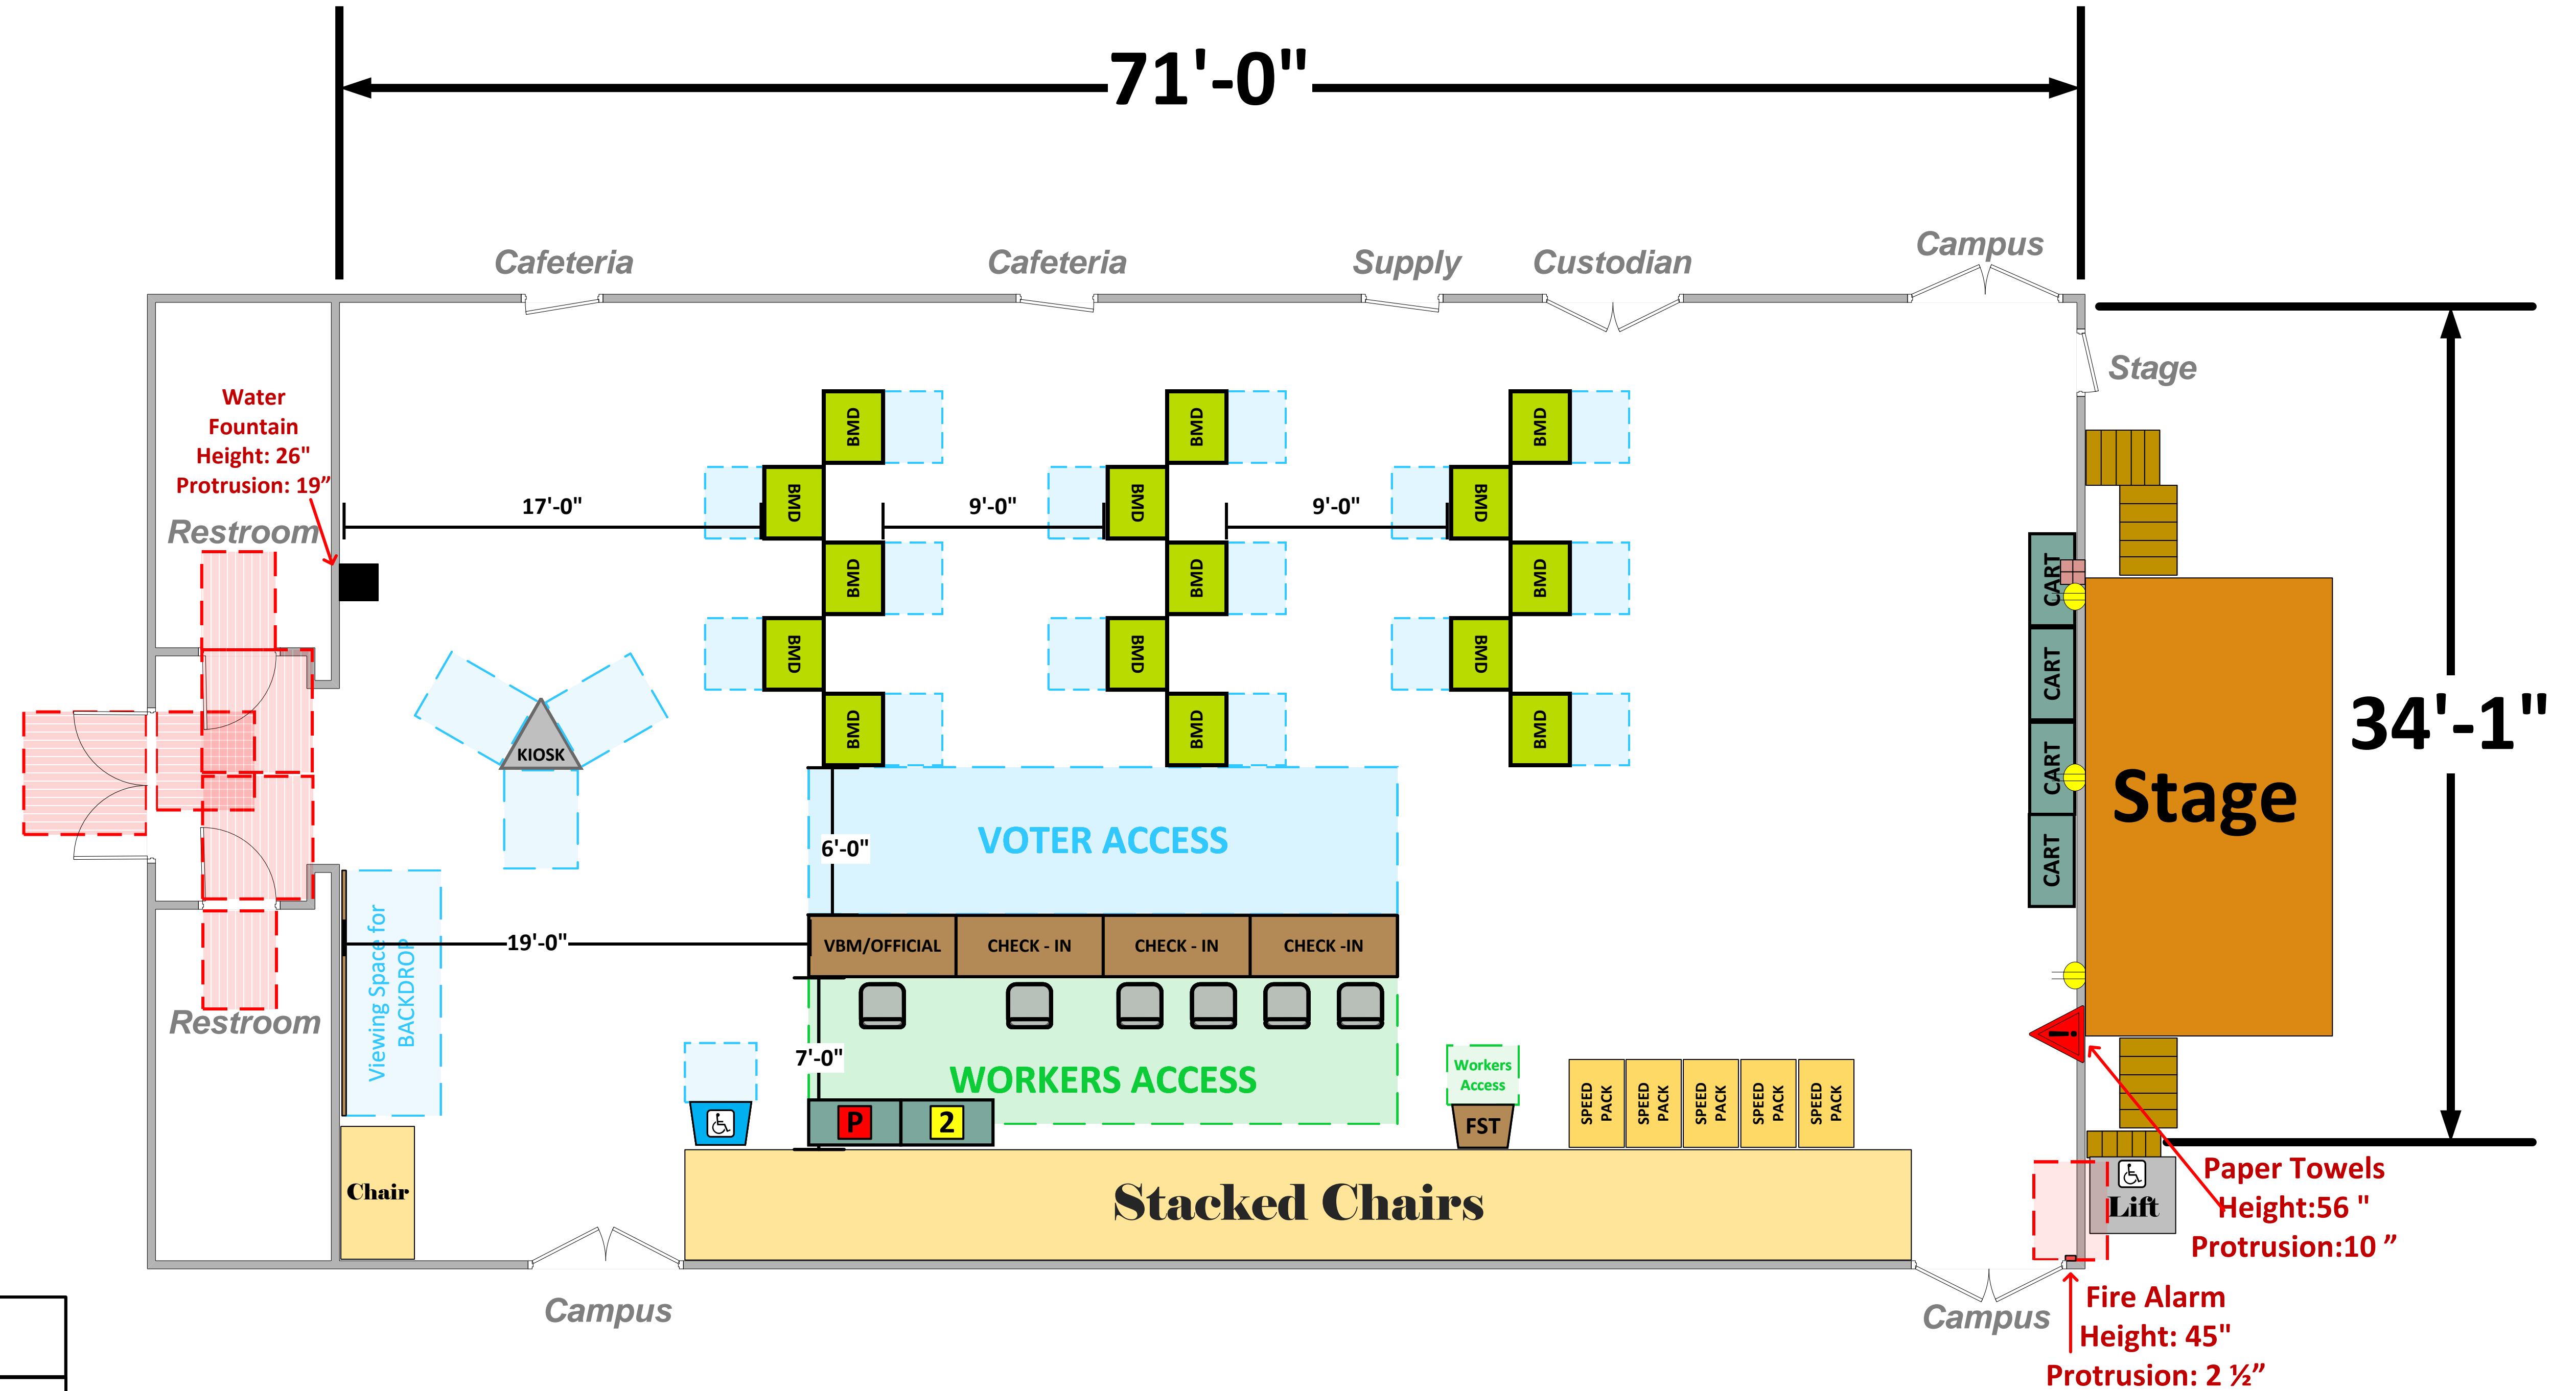

Grizzly Cafe

(2,414 Sq. Ft.)

Entrance/
Exit

LEGEND

Room Size	Dimension: 34'1"x71'	Sq. Ft: 2,419
Number of BMDs	15	
POWER OUTLET		
PROTRUDING OBJECT		
Do Not Block Area		

TITLE

VCID 17106
Gallatin Elementary School

Each chair at a CHECK-IN station equals one ePollbook

Equipment By: Dustin Fuller	Date: 01/24/2024
Skeleton Drawn By: Anthony Gonzalez	Date: 01/12/2024
Scale: 1/4" inches = 1' Ft.	