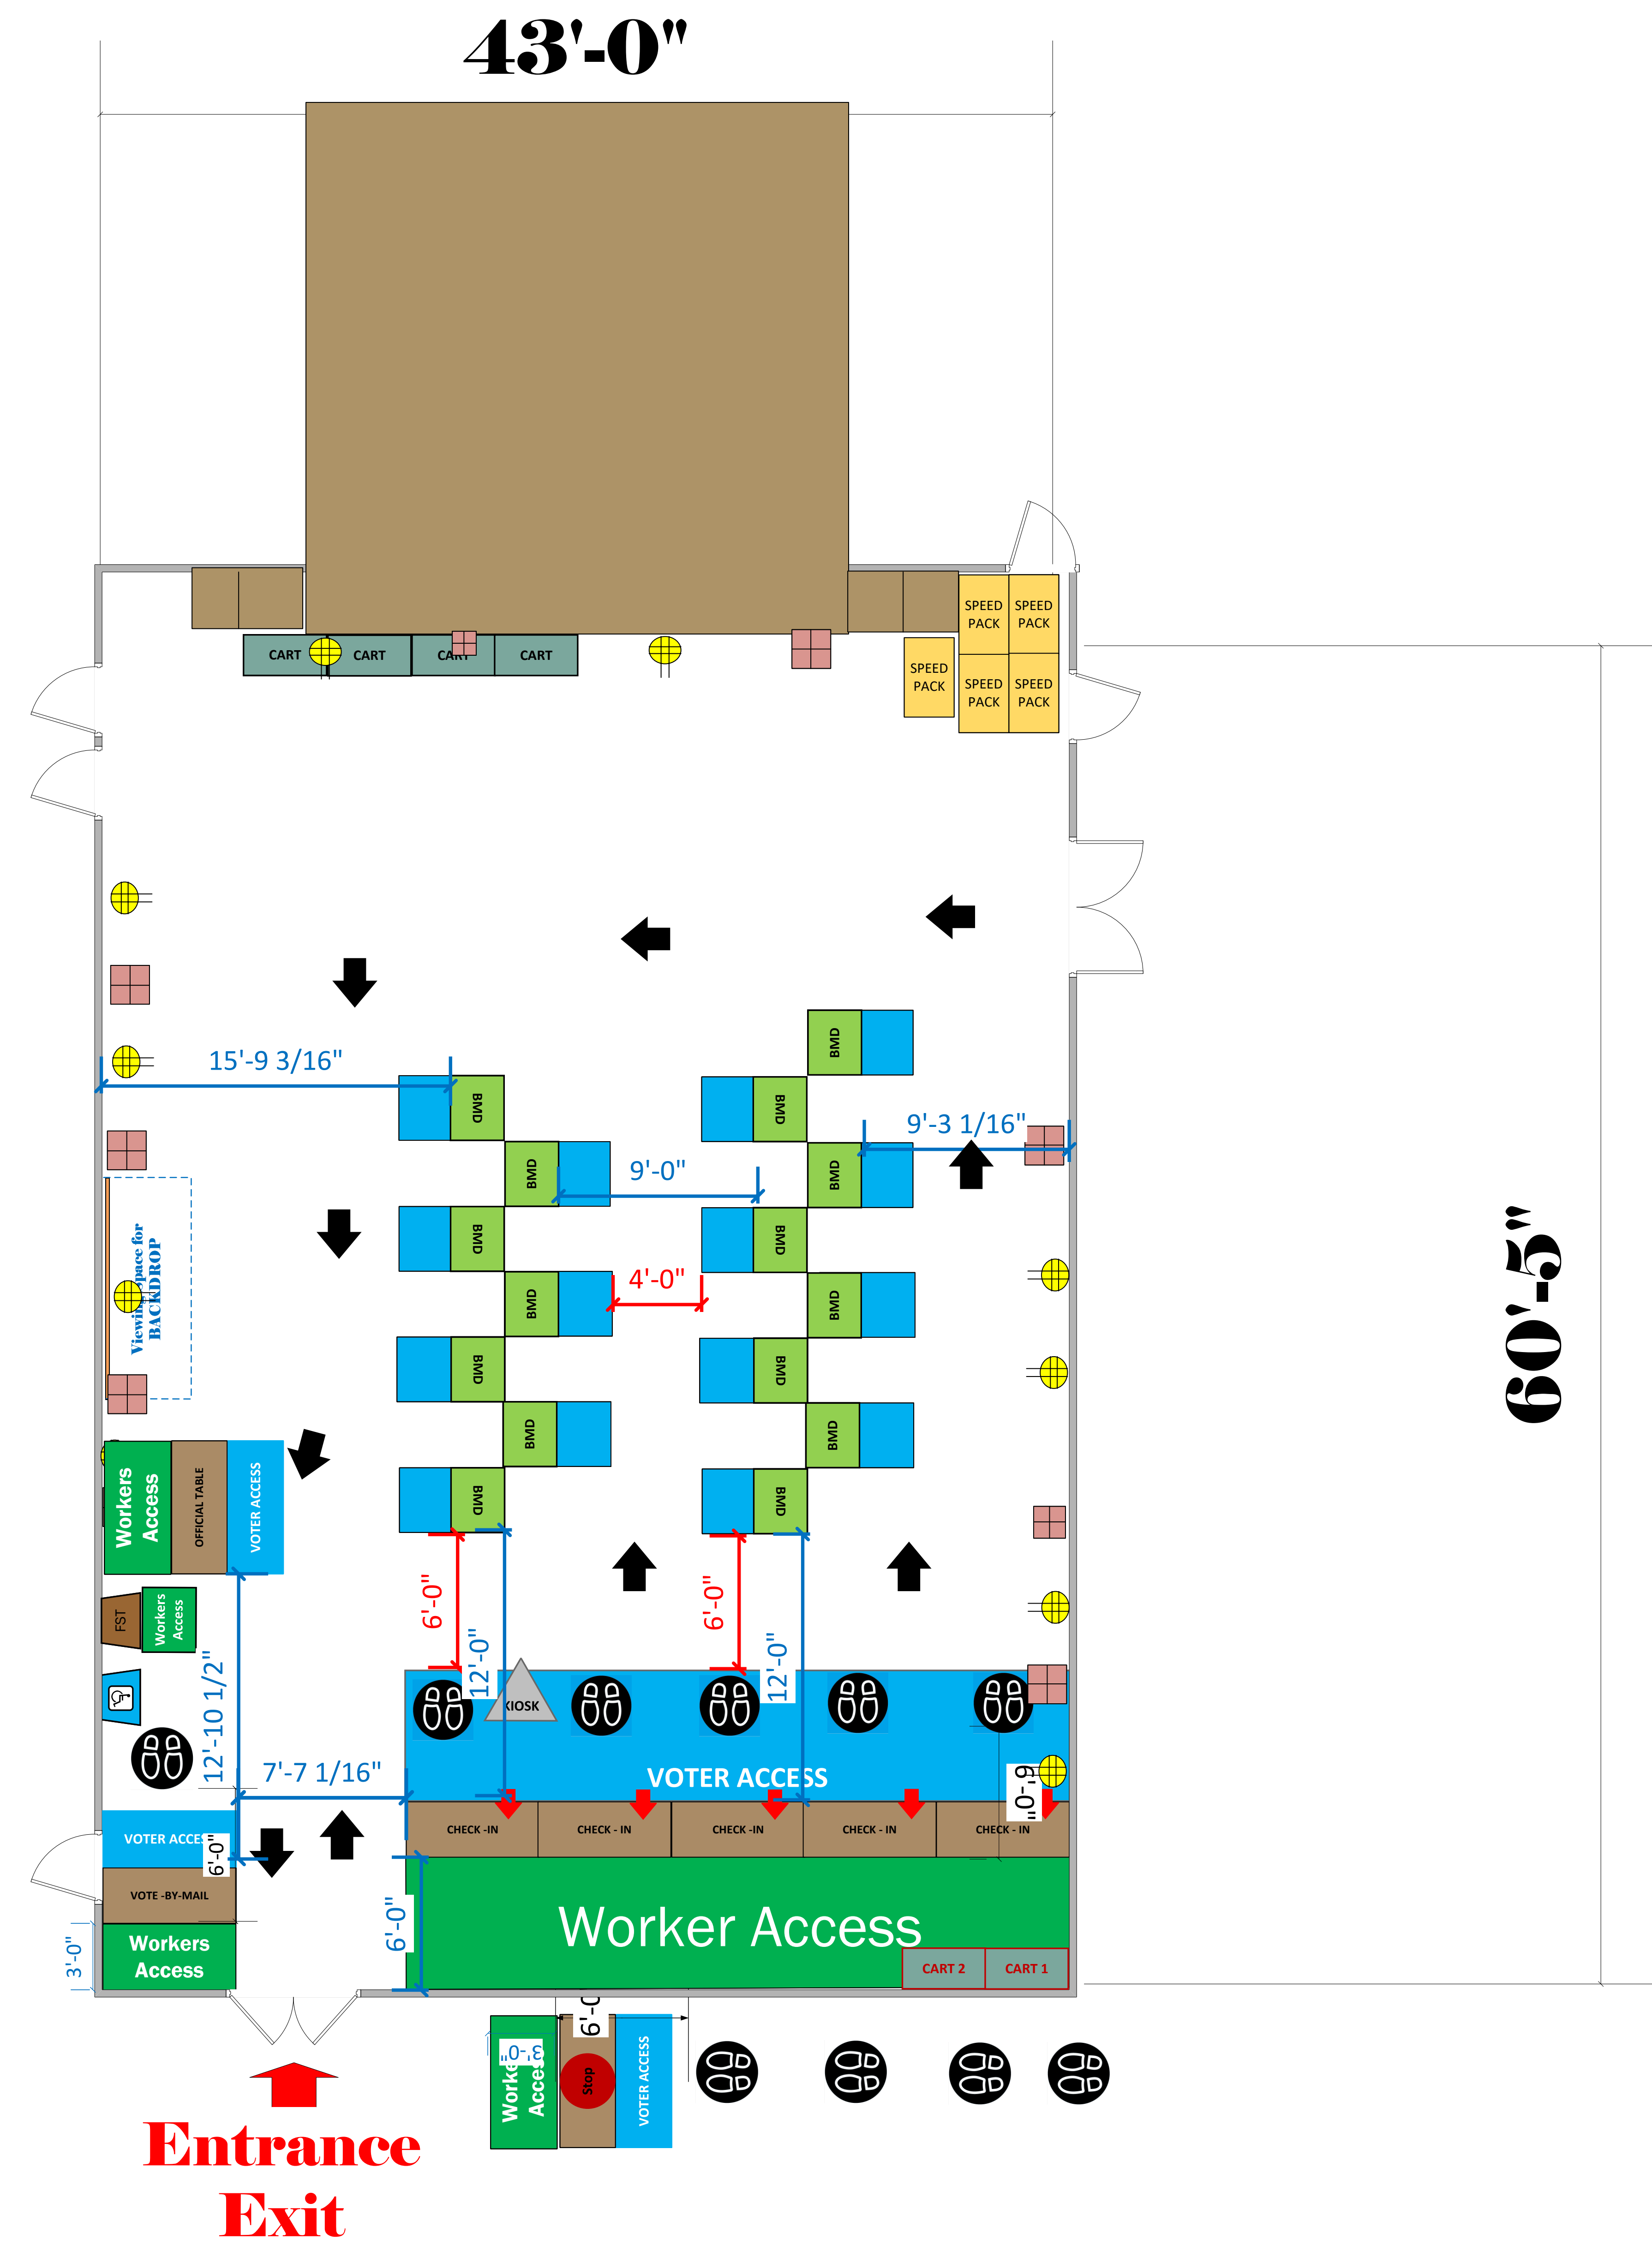

MPR (2709 Sq Ft)

LEGEND

Room Size	Dimension: 60'-5" x 43'	Sq. Ft: 2709
EPB	Primary:	Secondary:
BMD	Total: 15	Actual: 15
Circuits	Total:	Usable:
Floor Decals		
BALLOT MARKING DEVICE		
CHECK IN TABLE		
BMD CART		
BACKDROP		
KIOSK		
POWER OUTLET		
PROTRUDING OBJECT		
ROUTER		
POWER CORDS		

TITLE
**Professional Development Learning
Center VC ID # 17109**

SCALE	1: 48
DRAWN BY	Ryan Rivas