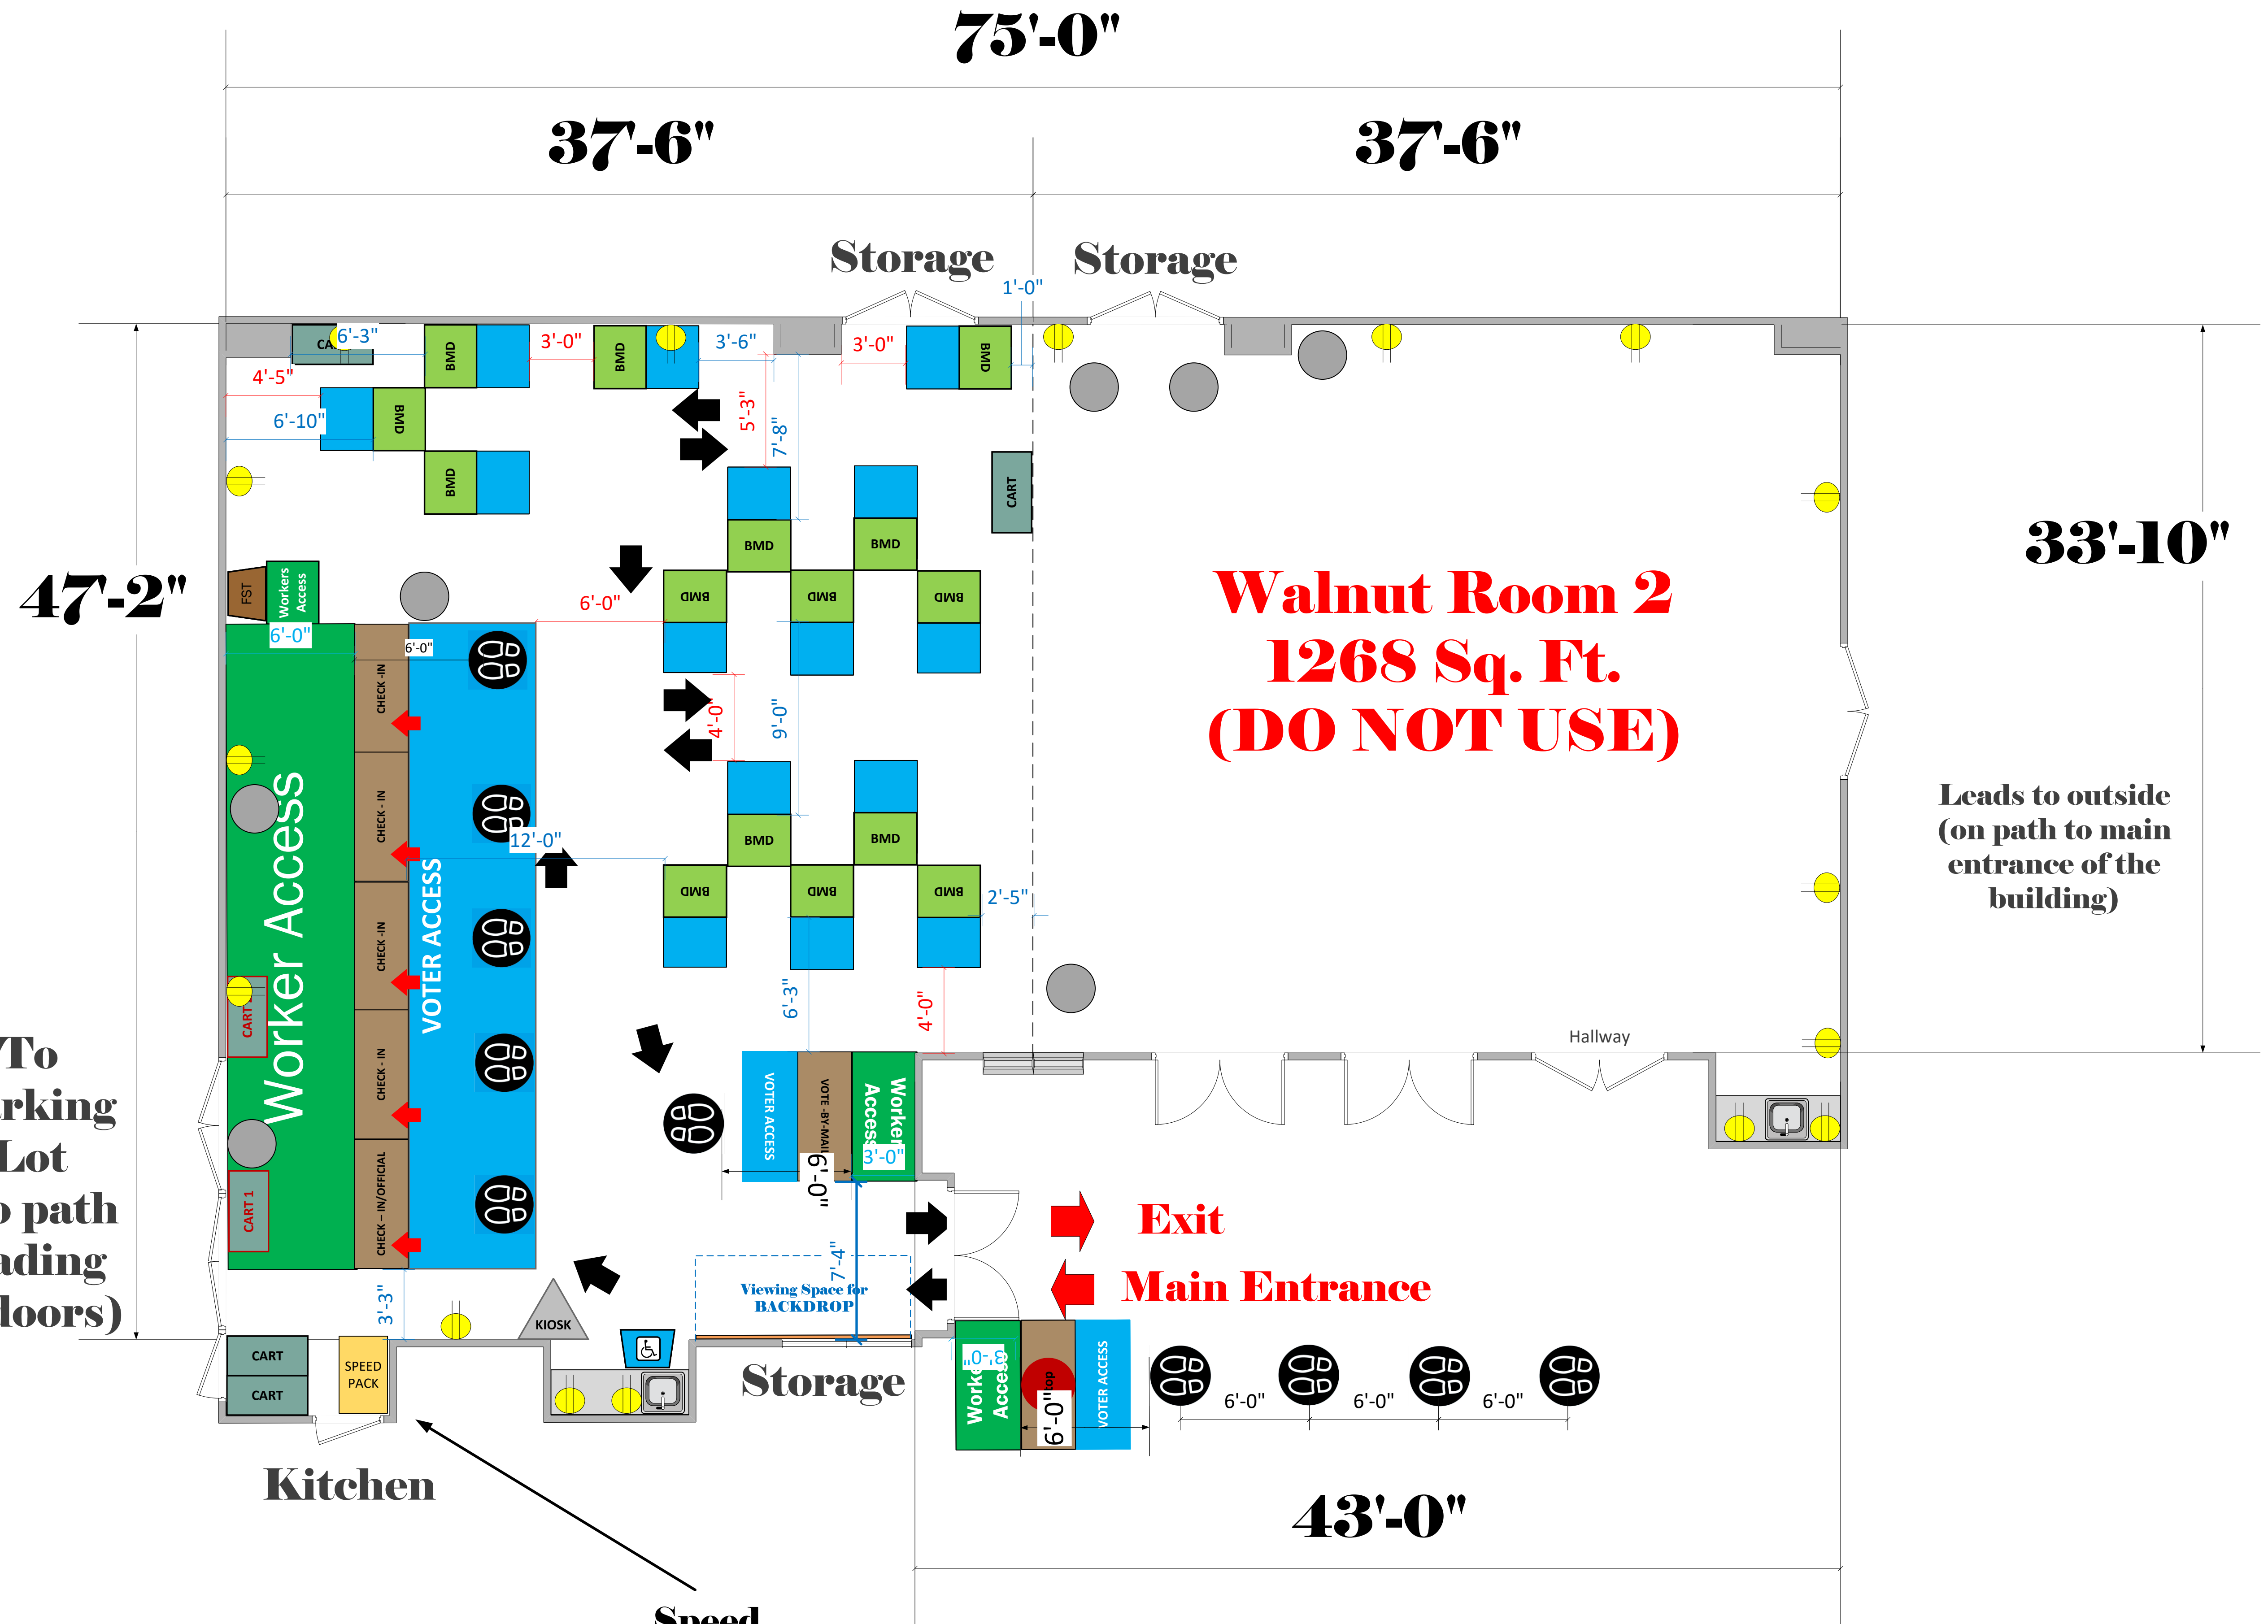

Walnut Room 1

(1,695 Sq. Ft.)

LEGEND

Room Size	Dimension: 52' x 48'	Sq. Ft: 2,080
EPB	Primary:	Secondary:
BMD	Total: 15	Actual:
Circuits	Total:	Usable:
Floor Decals		
BALLOT MARKING DEVICE		
CHECK IN TABLE		
BMD CART		
BACKDROP		
KIOSK		
POWER OUTLET		
PROTRUDING OBJECT		
ROUTER		
POWER CORDS		

To Parking Lot
(no path leading to doors)

Kitchen

Speed Packs x 5 Broken Down

Walnut Room 2
1268 Sq. Ft.
(DO NOT USE)

Exit
Main Entrance

Leads to outside
(on path to main entrance of the building)

TITLE **Parnell Park Community Sr. Center**
VC ID# 17113

SCALE 1: 48
DRAWN BY Cassandra Stipes / David Chaparro