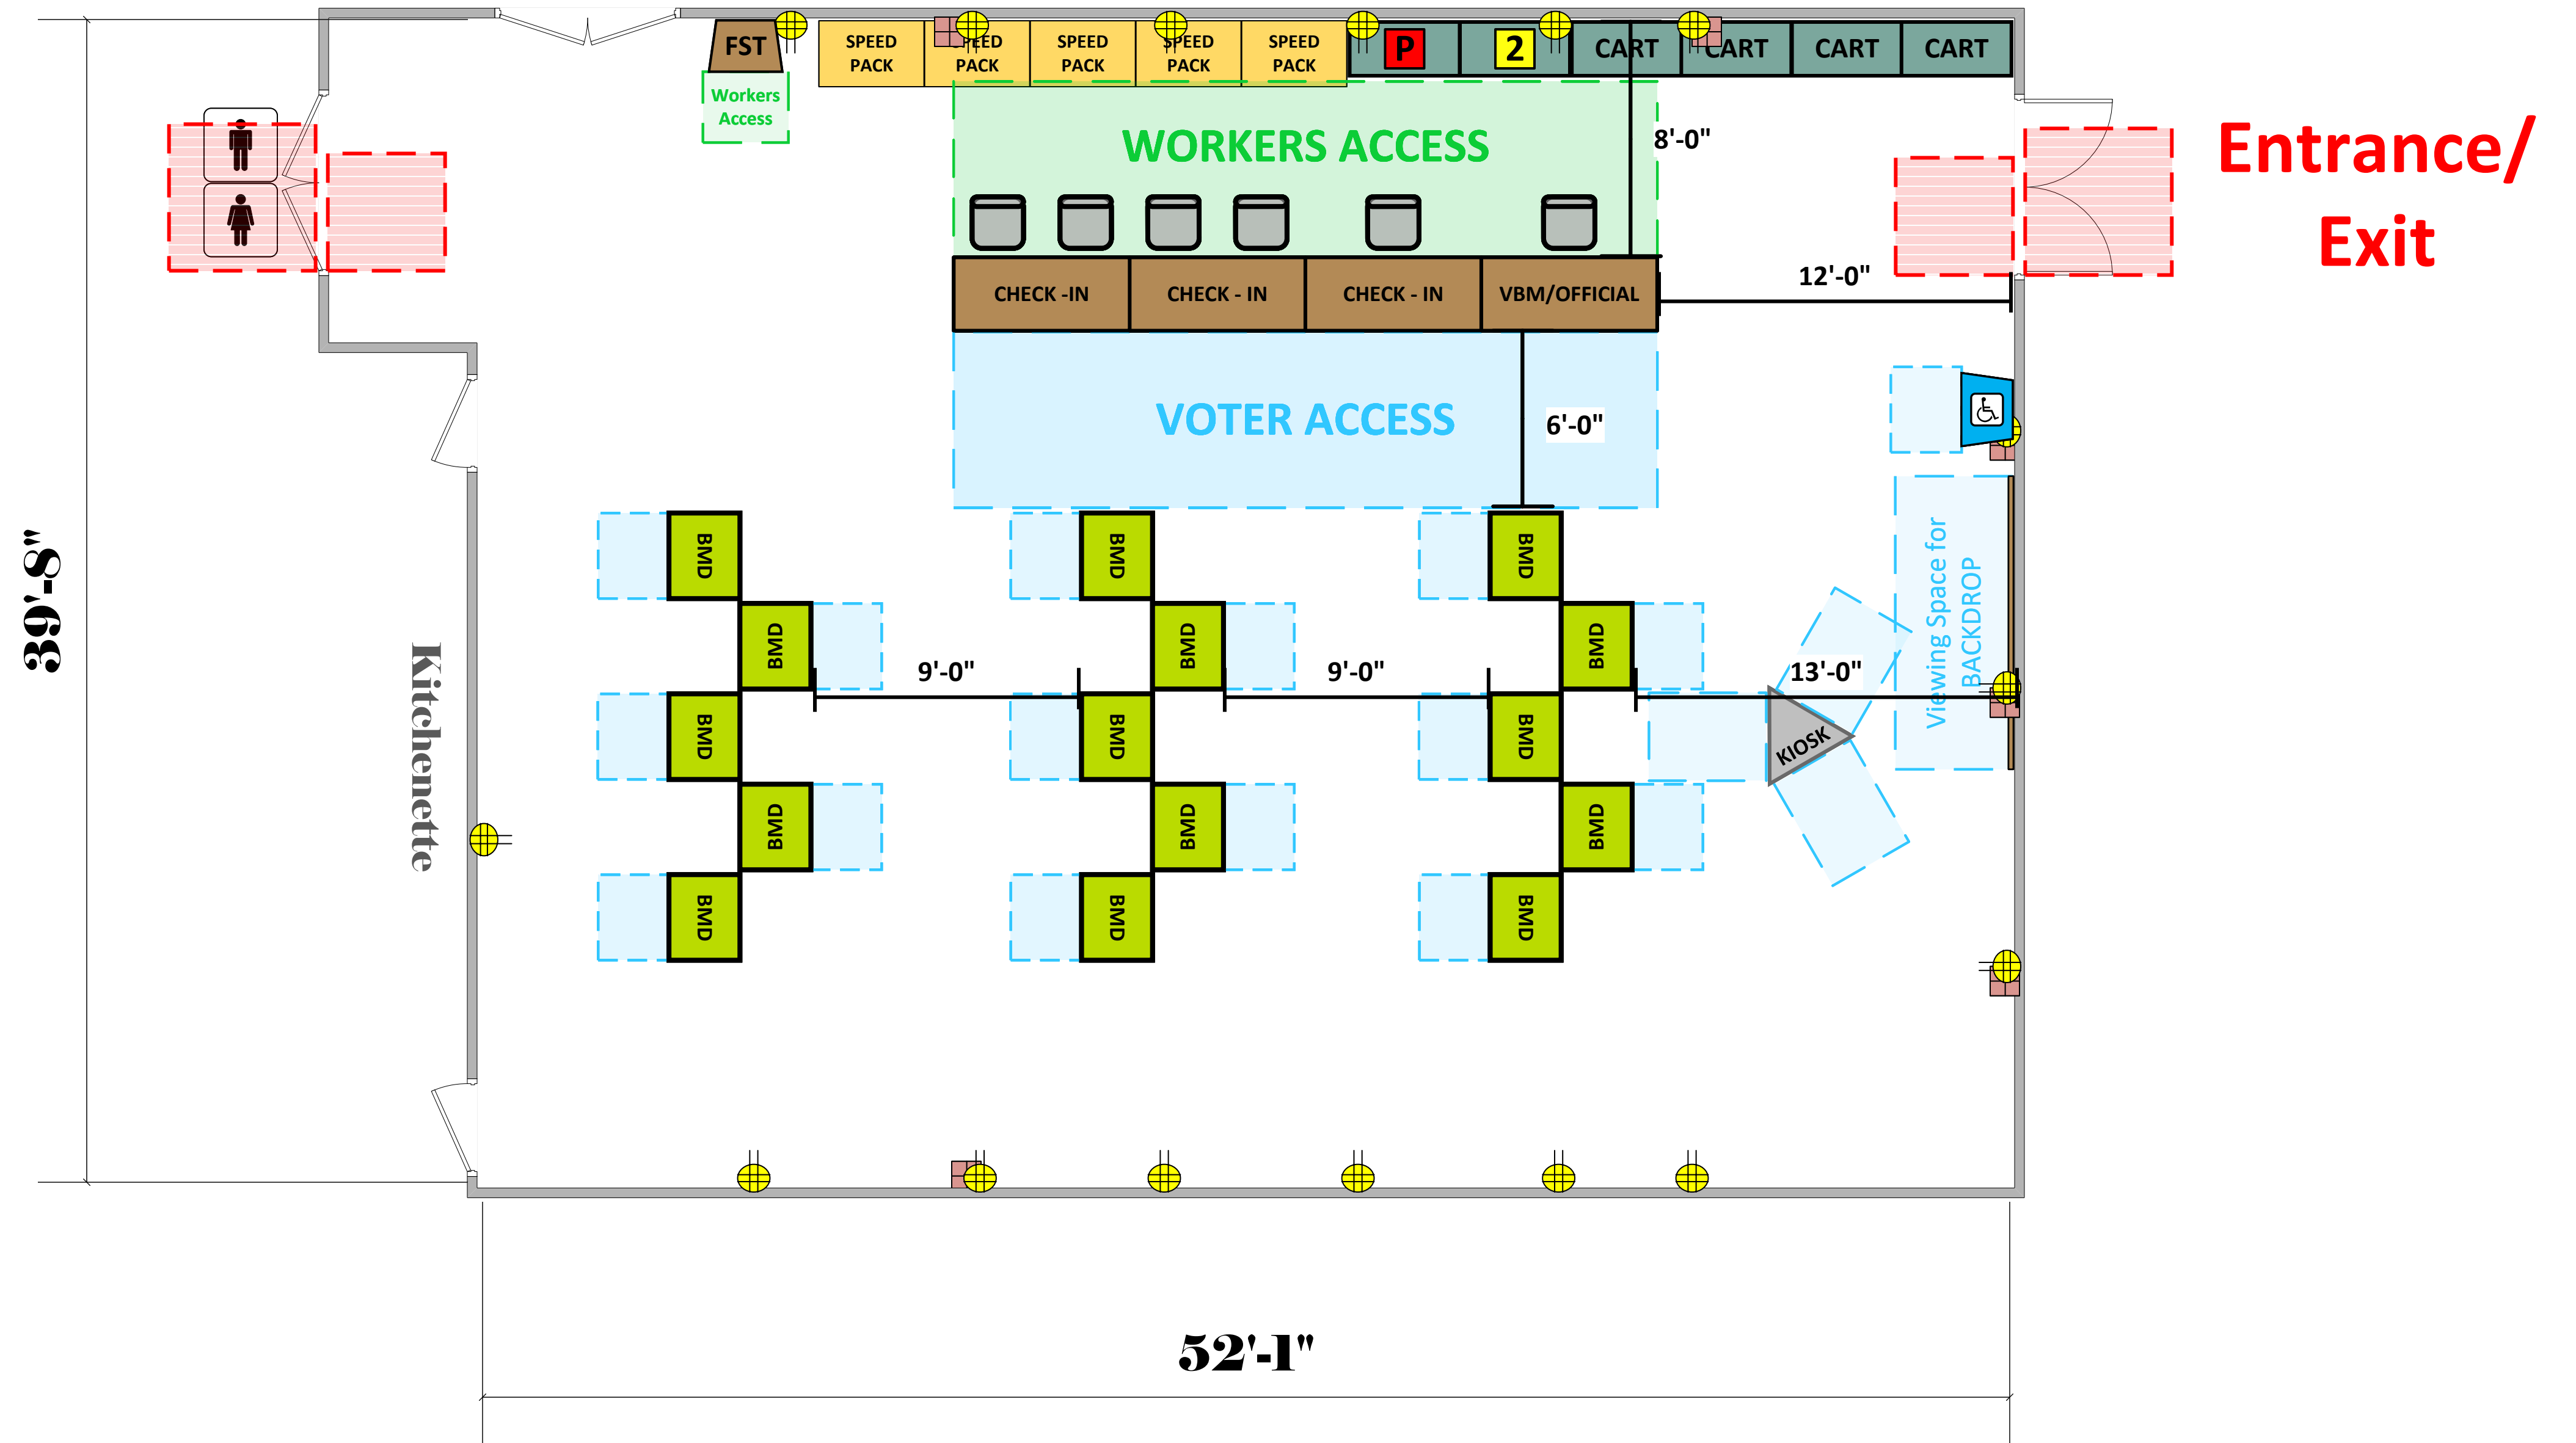

Staff Training Room

(2,125 Sq. Ft.)

LEGEND

Room Size	Dimension: 52' X 39'	Sq. Ft: 2,125
Number of BMDs	15	
POWER OUTLET		
PROTRUDING OBJECT		
Do Not Block Area		

TITLE

VCID 17140
Durfee Elementary Middle School

Each chair at a CHECK-IN station equals one ePollbook

Equipment By: Dustin Fuller	Date: 12/24/2024
Skeleton Drawn By: David Chaparro	Date:
Scale: 1/4" inches = 1' Ft.	