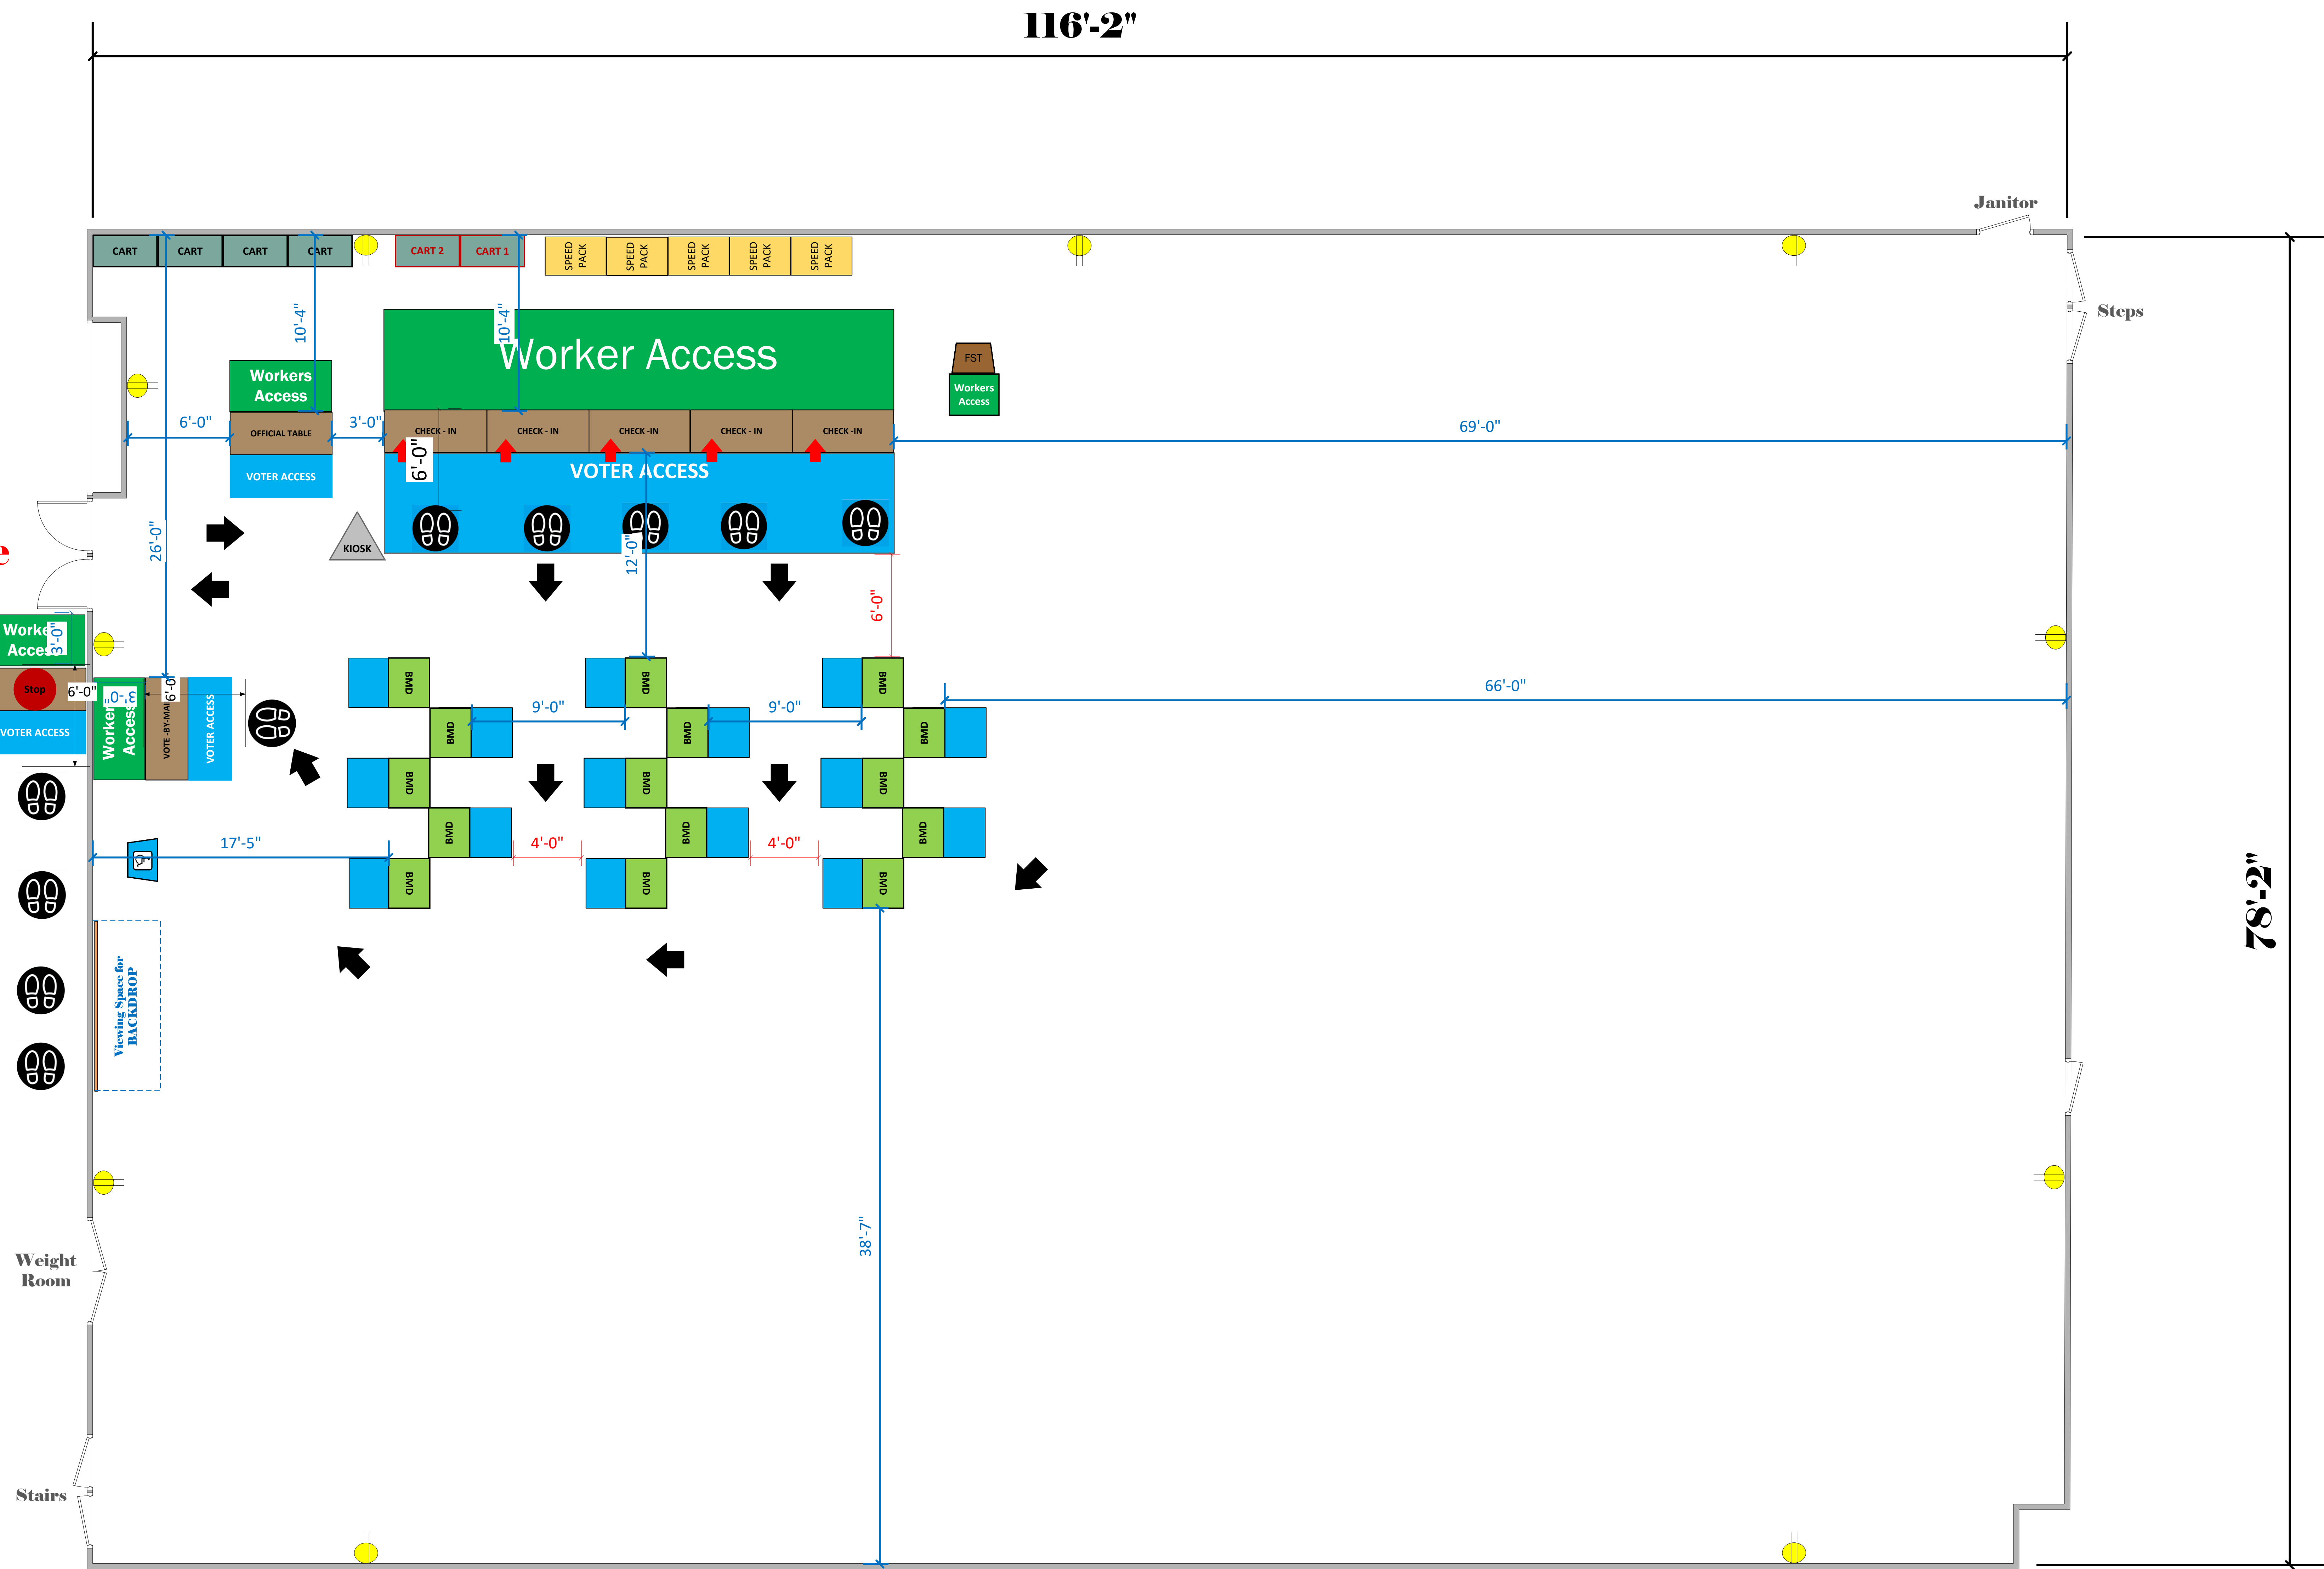

# Pavilion Gym

(9,023 Sq. Ft.)

**Main Entrance Exit**

### LEGEND

Room Size	Dimension: 116'2" x 78'2"	Sq. Ft: 9,023'
EPB	Primary: 5	Secondary:
BMD	Total: 15	Actual:
Circuits	Total:	Usable:
Floor Decals		
BALLOT MARKING DEVICE		
CHECK IN TABLE		
BMD CART		
BACKDROP		
KIOSK		
POWER OUTLET		
PROTRUDING OBJECT		
ROUTER		
POWER CORDS		

**South High School**  
VC ID# 17147

1:48

DRAWN BY  
**David Chaparro**