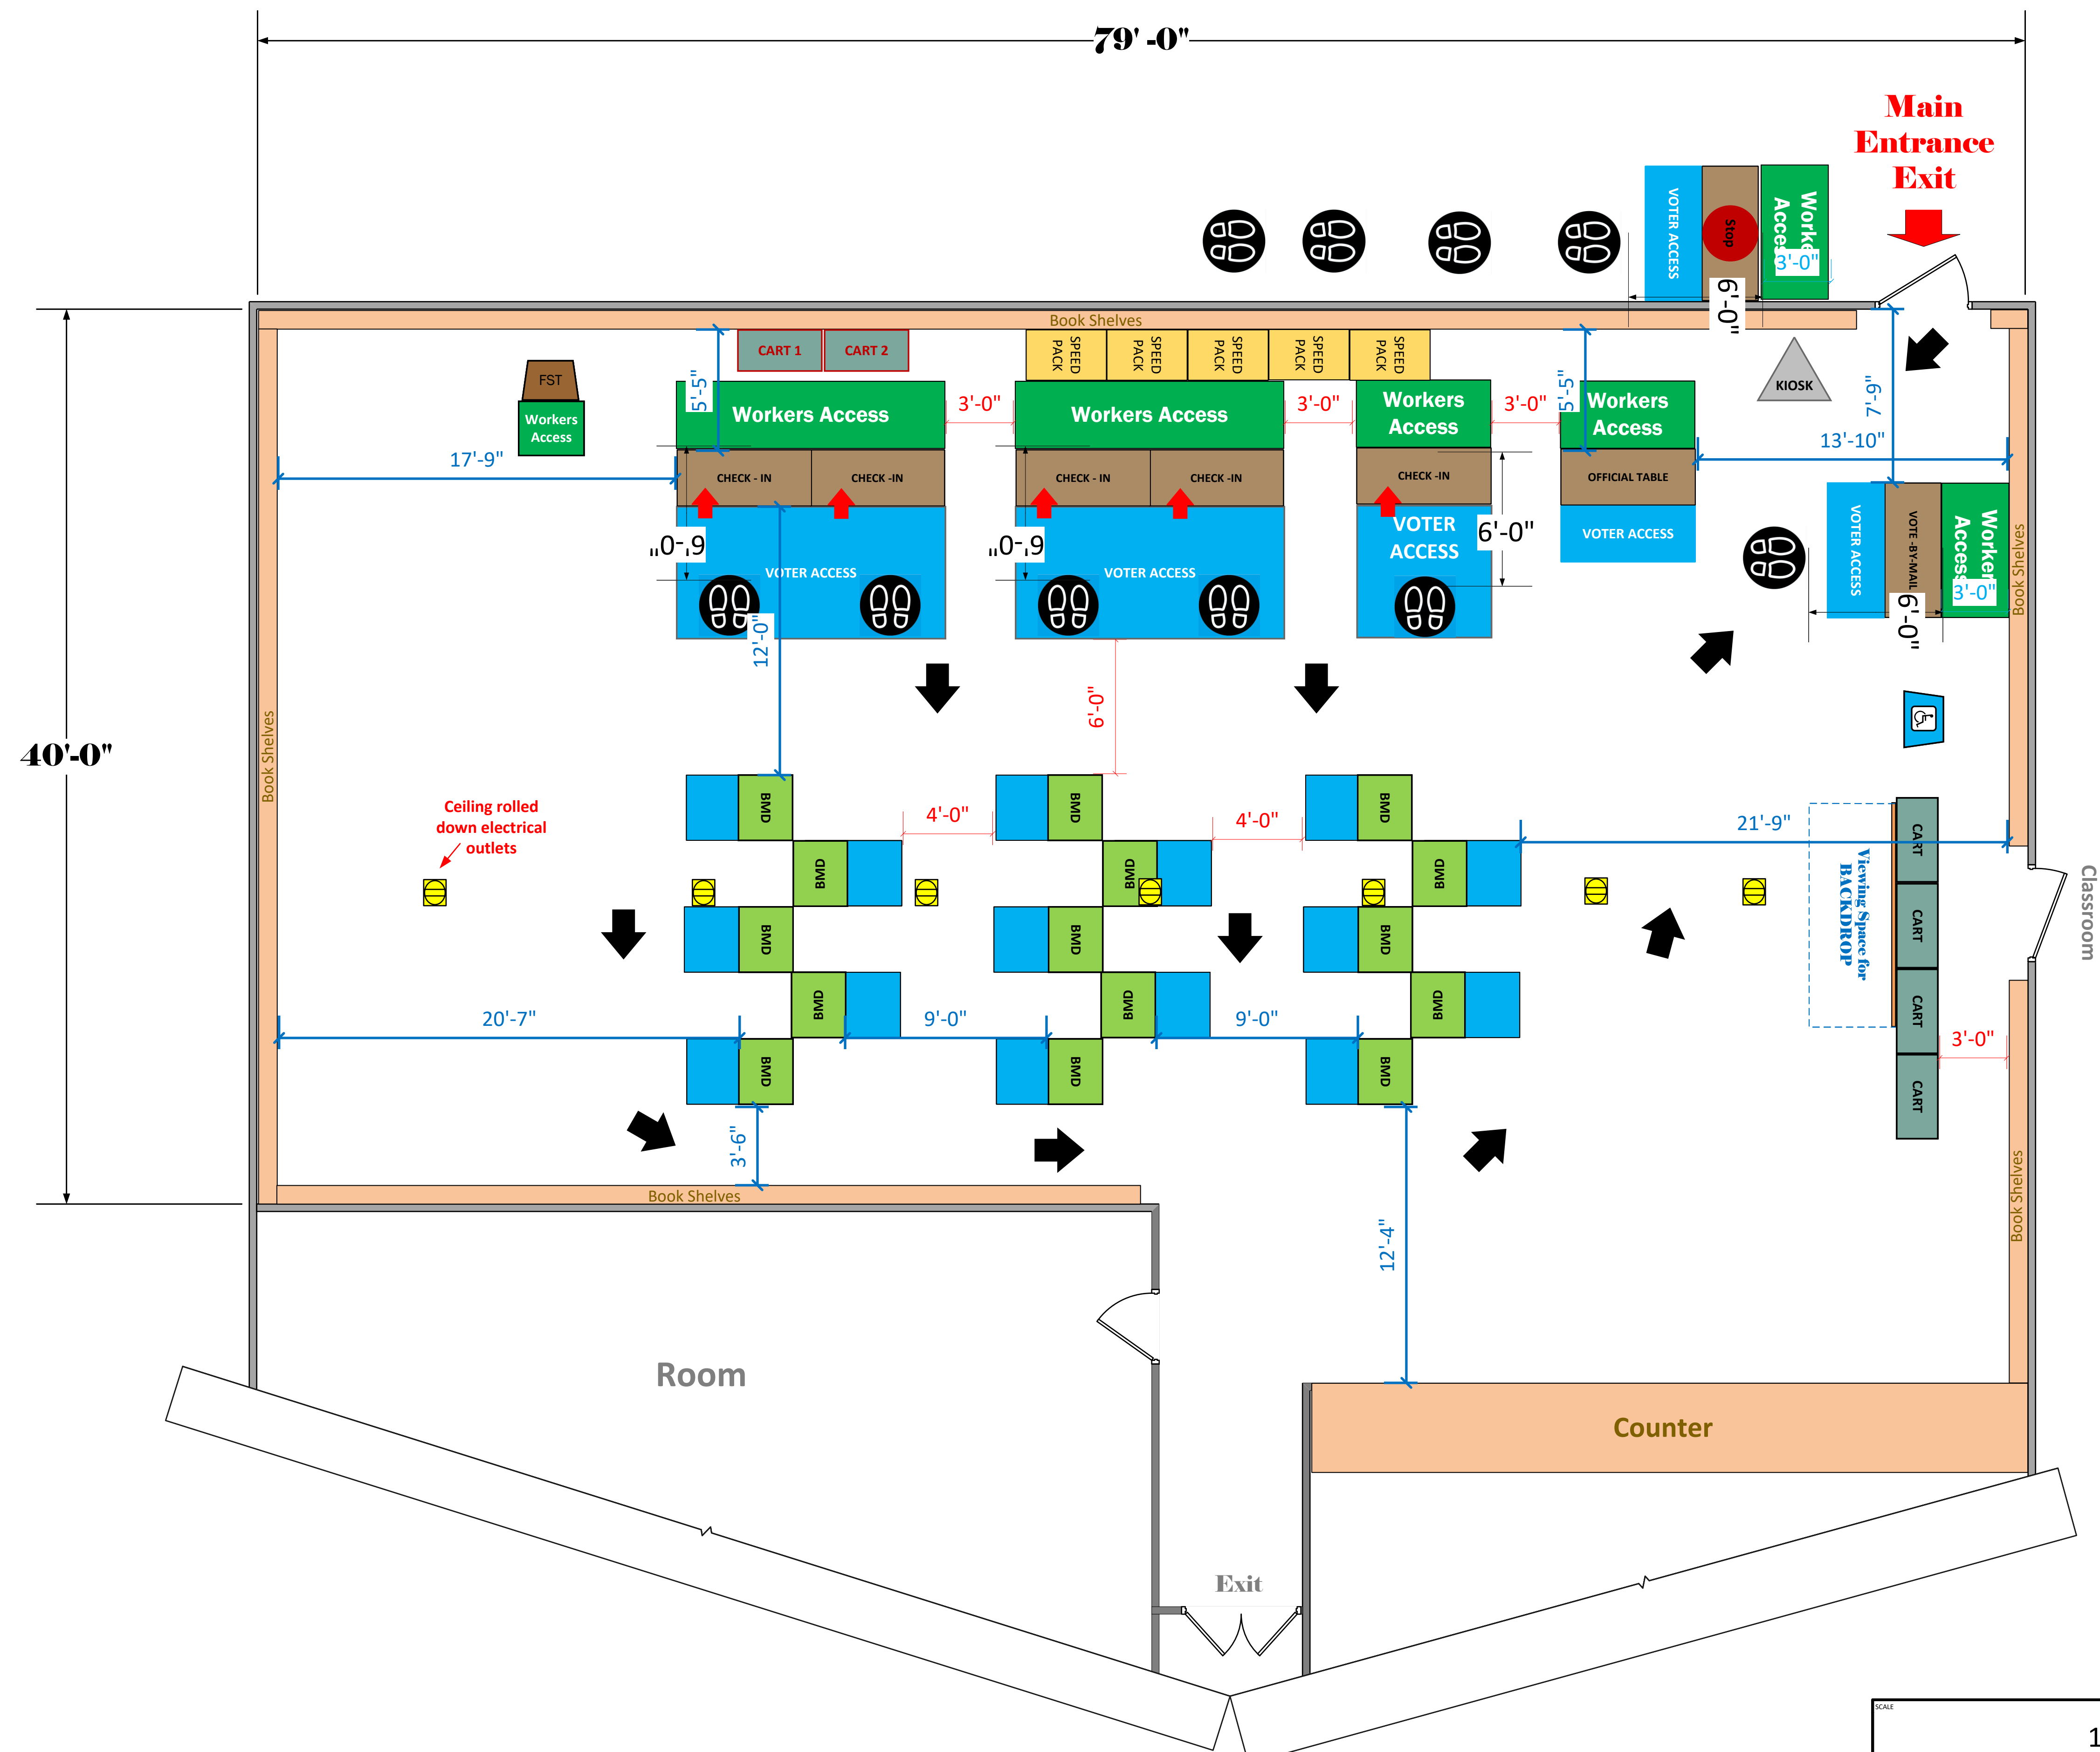

Library (3,160 Sq. Ft.)

LEGEND

Room Size	Dimension: 40' x 79'	Sq. Ft.: 3,160'
EPB	Primary:	Secondary:
BMD	Total: 15	Actual:
Circuits	Total:	Usable:
Floor Decals		
BALLOT MARKING DEVICE		
CHECK IN TABLE		
BMD CART		
BACKDROP		
KIOSK		
POWER OUTLET		
PROTRUDING OBJECT		
ROUTER		
POWER CORDS		

Covina High School
VC ID# 17217

SCALE	1:48
DRAWN BY	David Chaparro