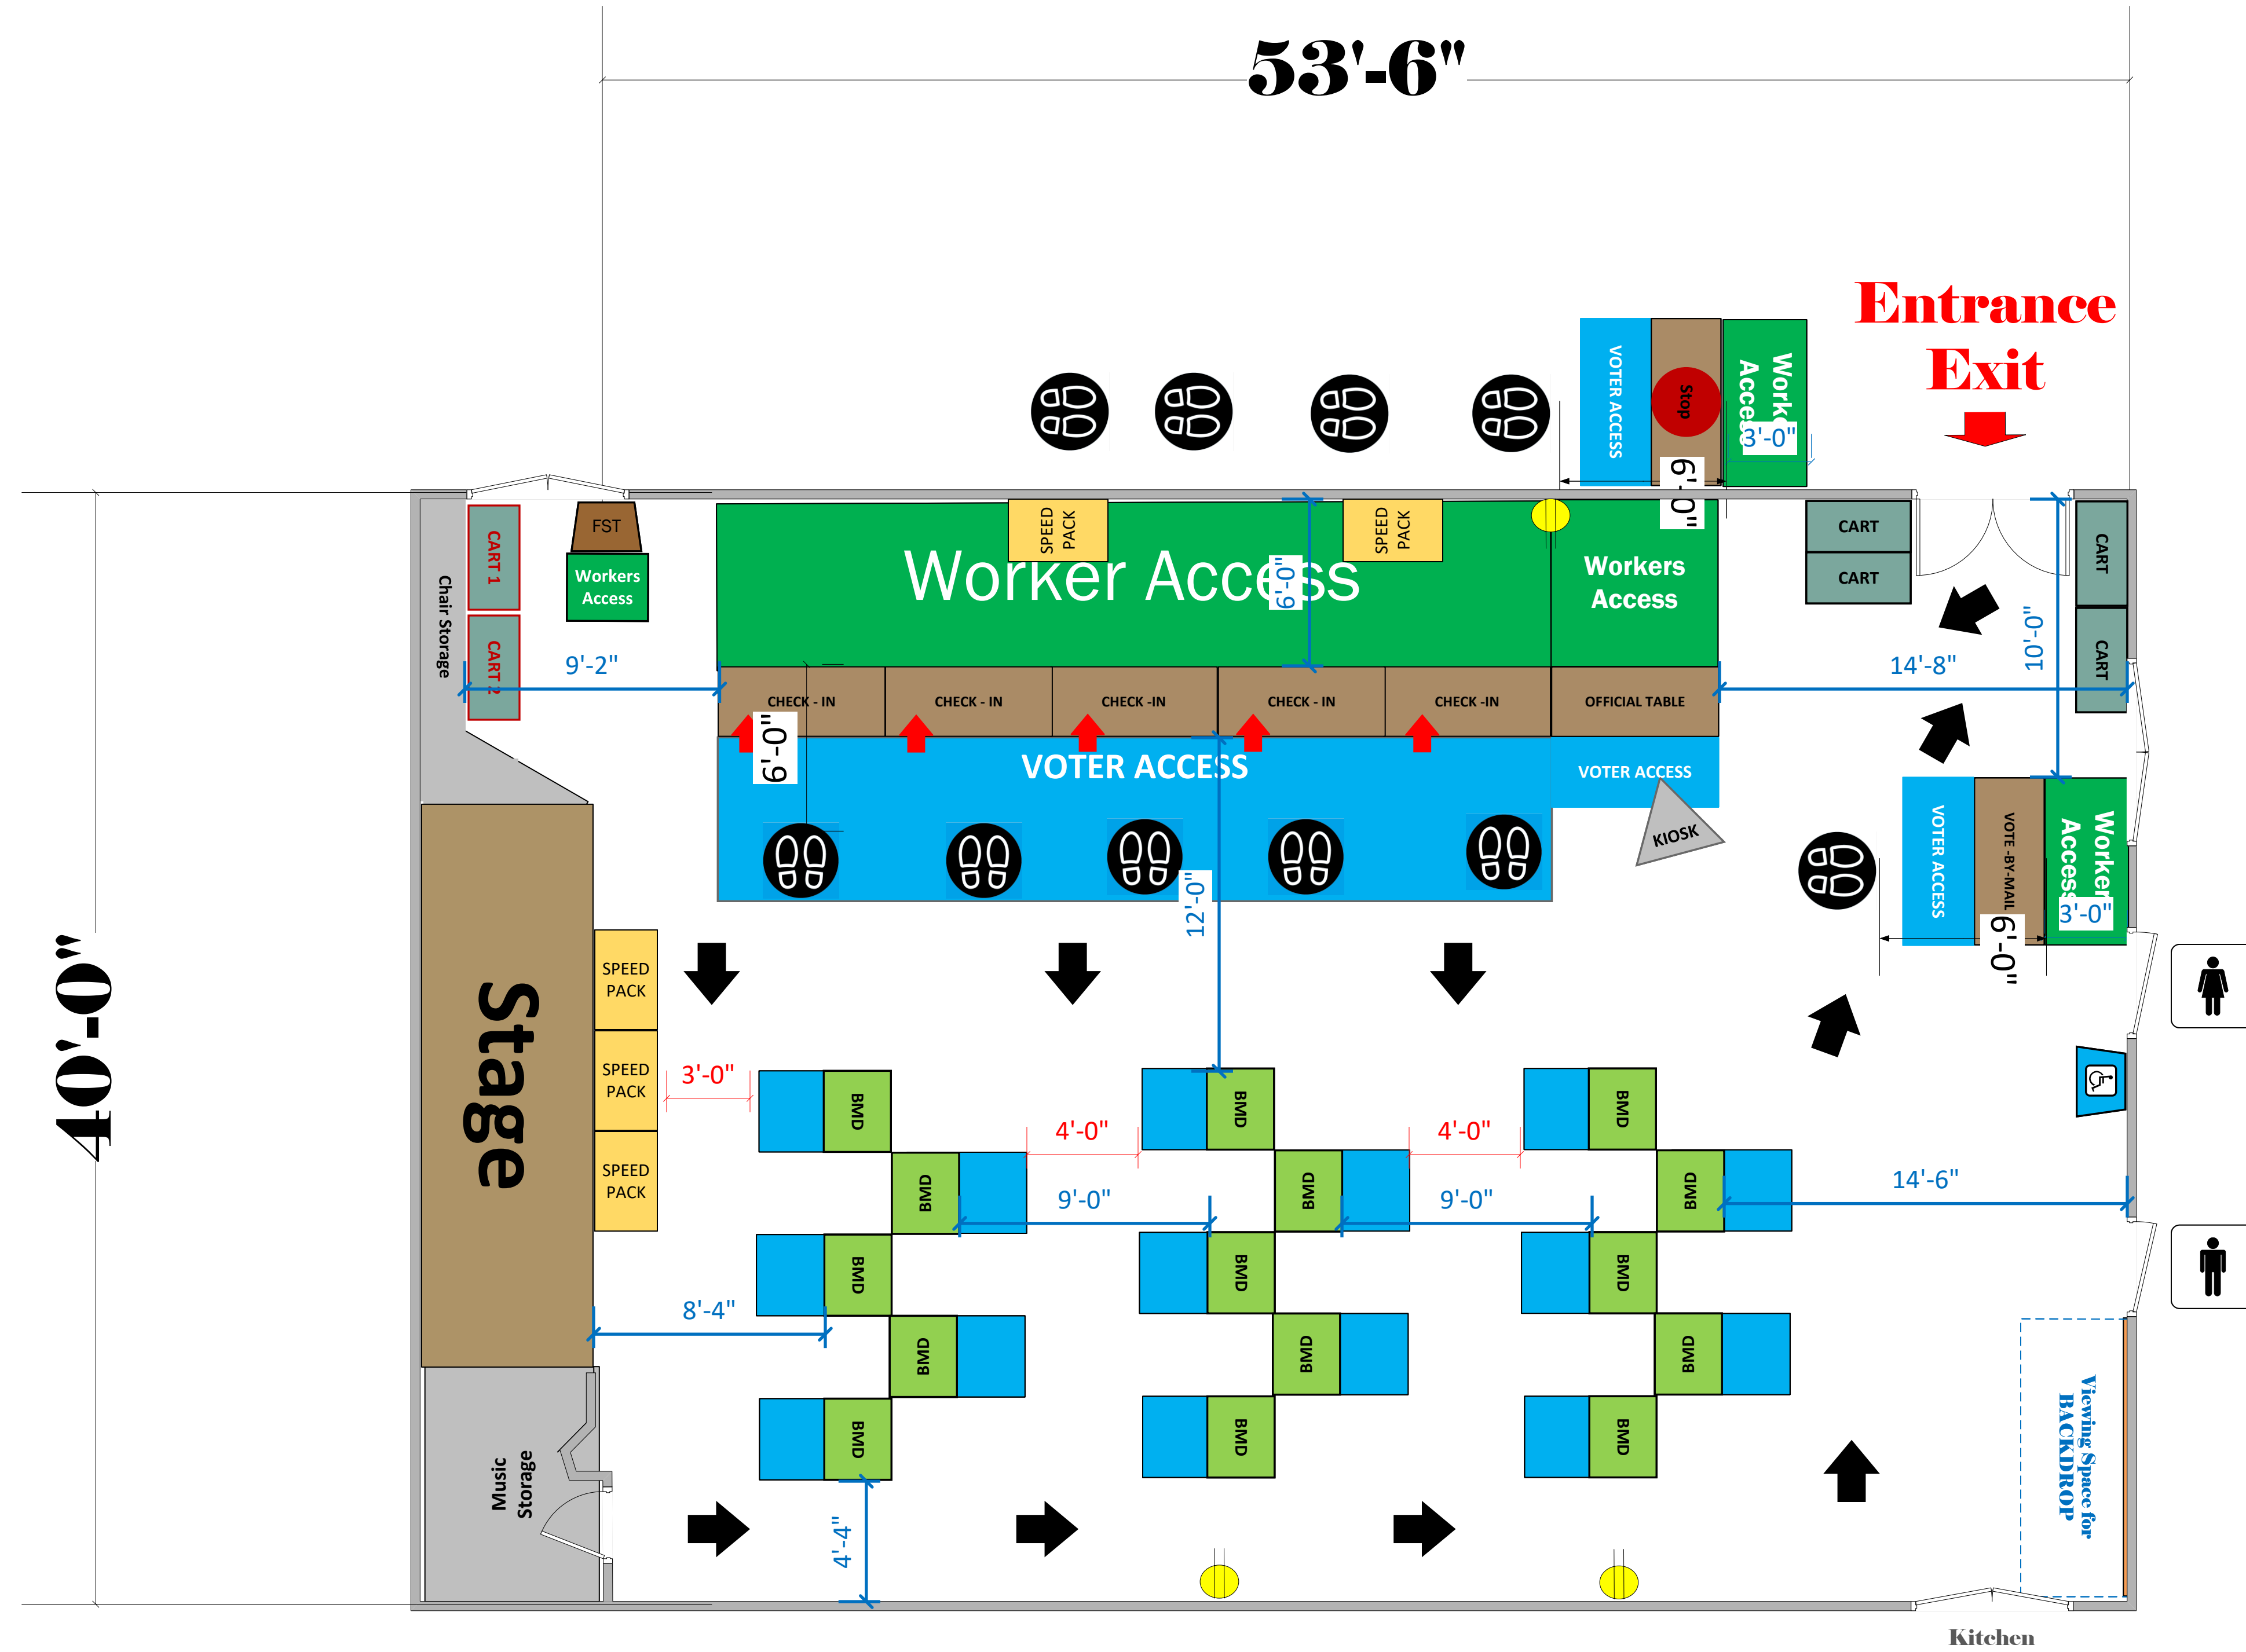

MPR (2,120 Sq. Ft.)

LEGEND

Room Size	Dimension: 53'6" x 40'	Sq. Ft: 2,120'
EPB	Primary:	Secondary:
BMD	Total: 15	Actual:
Circuits	Total:	Usable:
Floor Decals		
BALLOT MARKING DEVICE		
CHECK IN TABLE		
BMD CART		
BACKDROP		
KIOSK		
POWER OUTLET		
PROTRUDING OBJECT		
ROUTER		
POWER CORDS		

TITLE **Elizabeth Learning Center VC ID# 1732**

SCALE 1:48
DRAWN BY David Chaparro