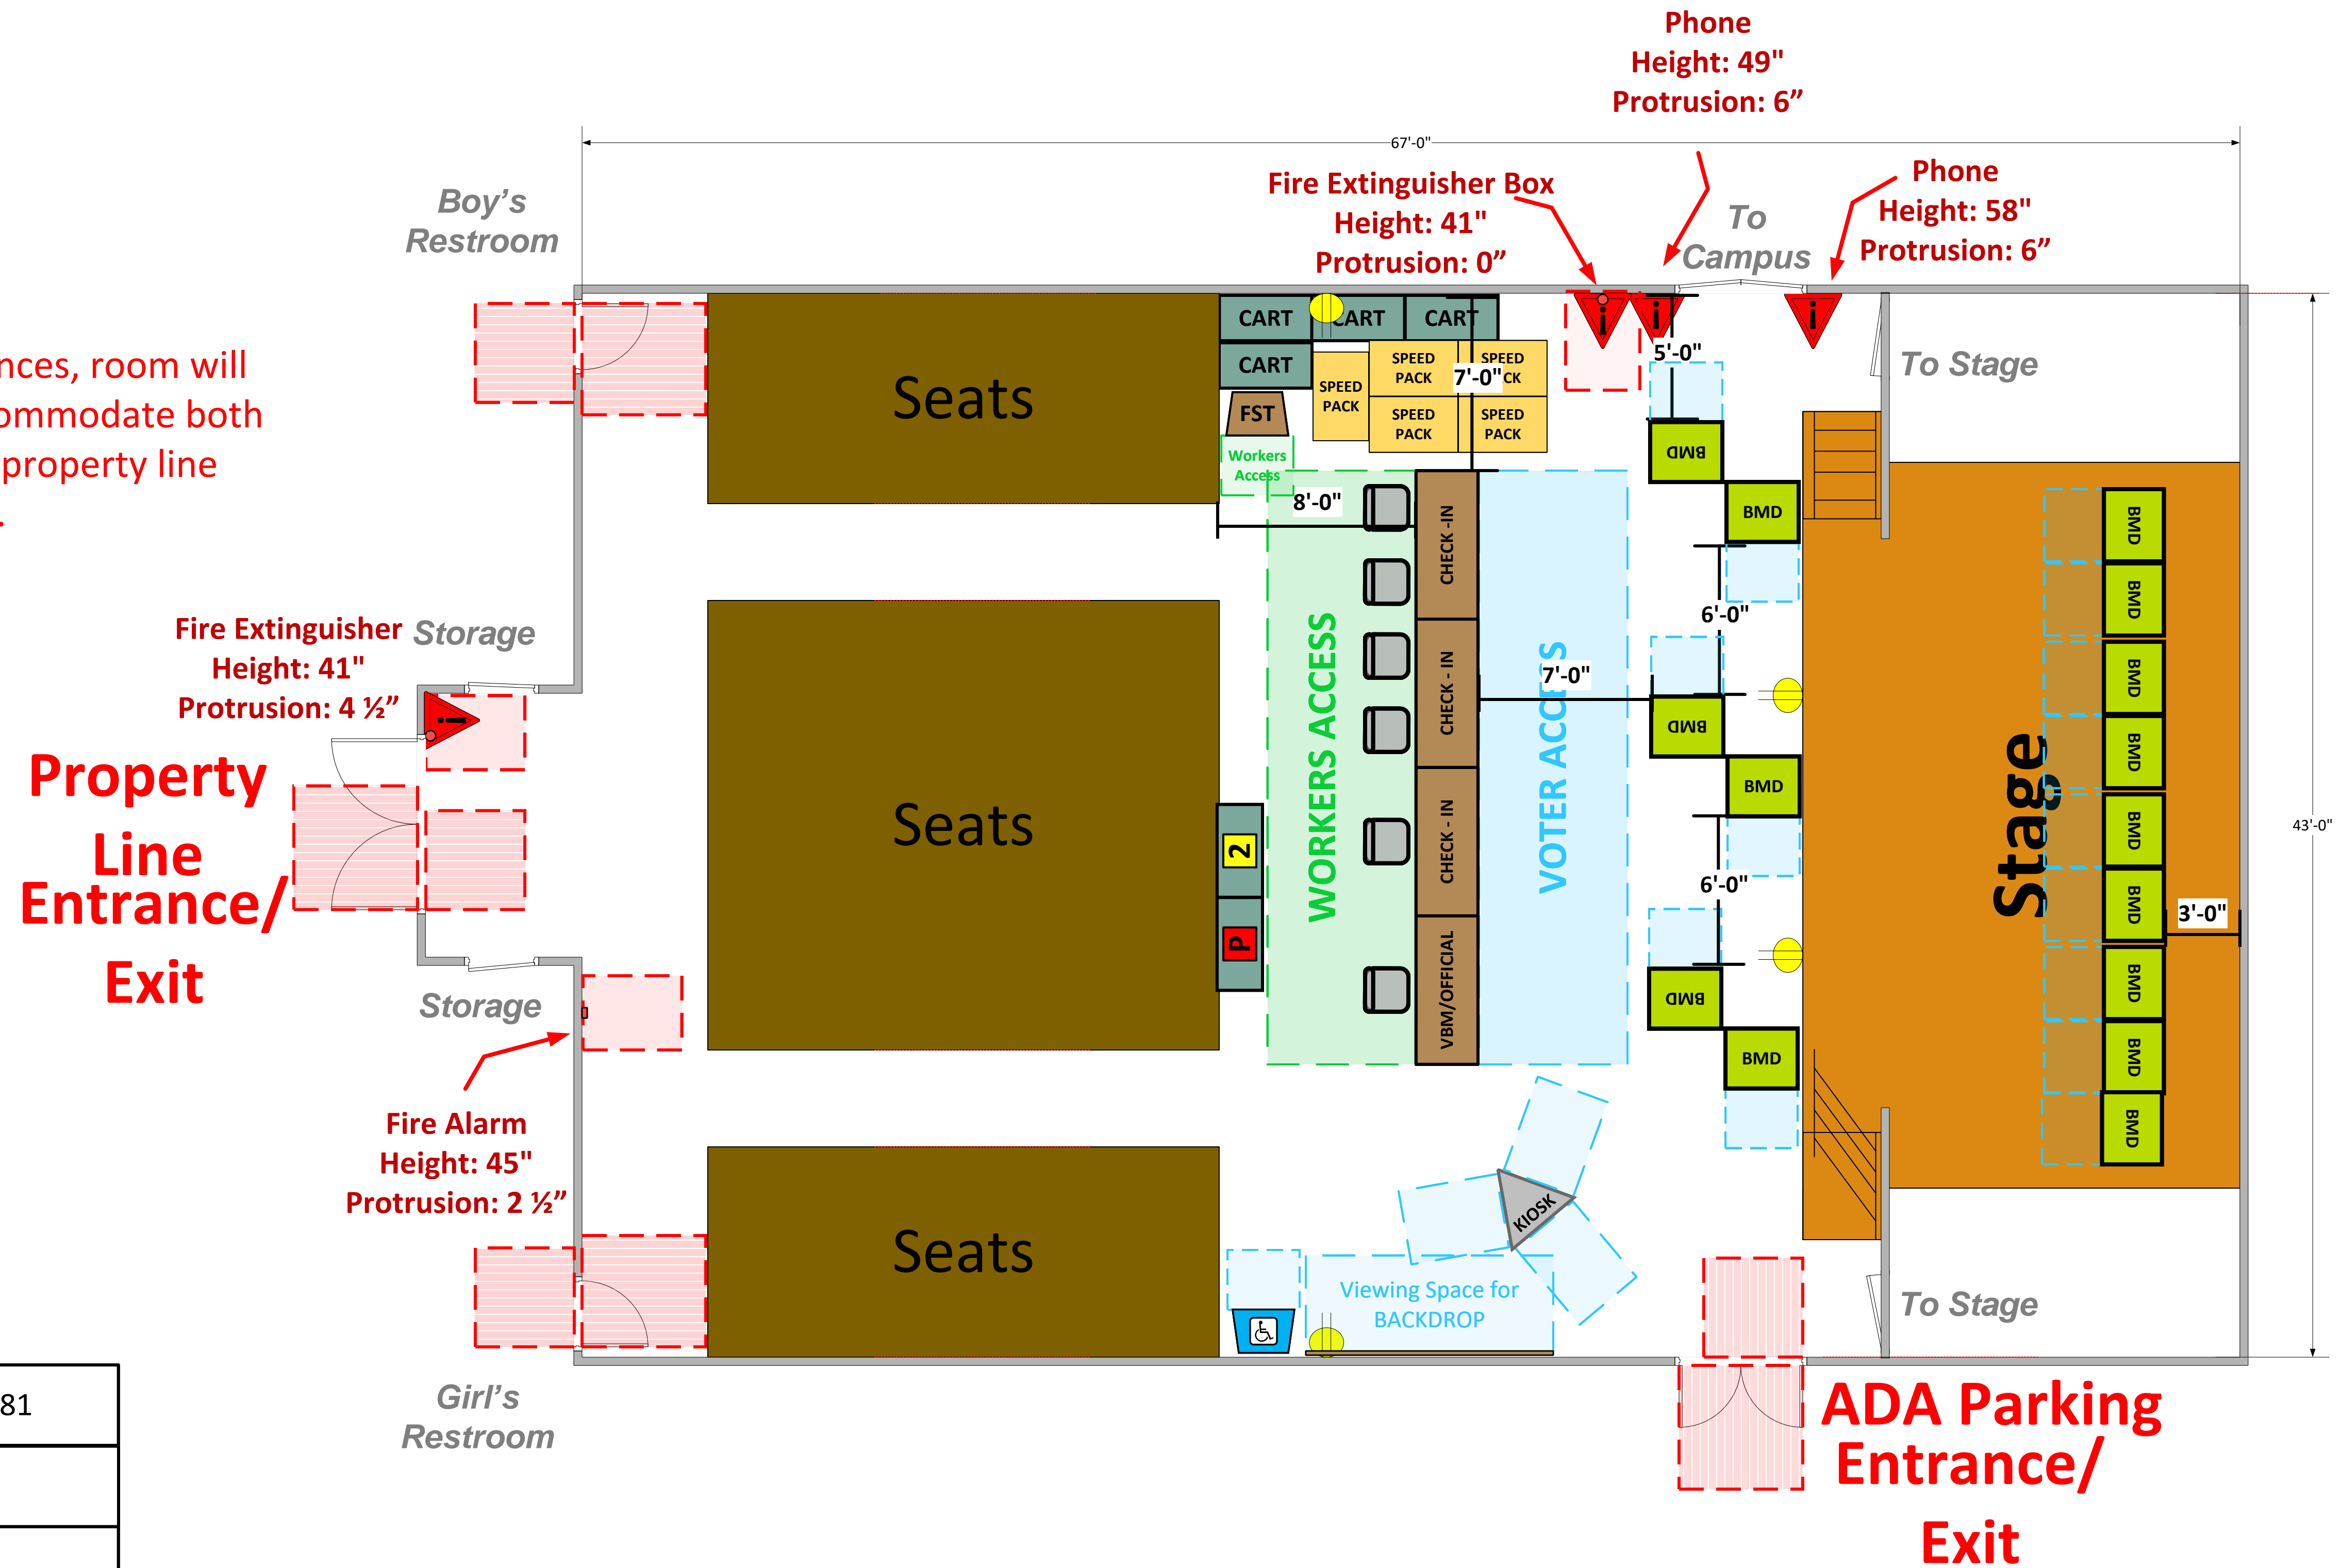

Auditorium (1,530 Sq. Ft.)

Note: Due to two entrances, room will need to be set up to accommodate both parking entrance and property line entrance.

LEGEND

Room Size	Dimension: 43' x 67'	Sq. Ft: 2,881
Number of BMDs	15	
POWER OUTLET		
PROTRUDING OBJECT		
Do Not Block Area		

TITLE
VCID 17355
Crestwood Street Elementary

Each chair at a CHECK-IN station equals one ePollbook

Equipment By: Jaime Young	Date: 1/19/24
Skeleton Drawn By: Jonathan Gonzalez	Date: 01/16/2024
Scale: 1/4" inches = 1' Ft.	