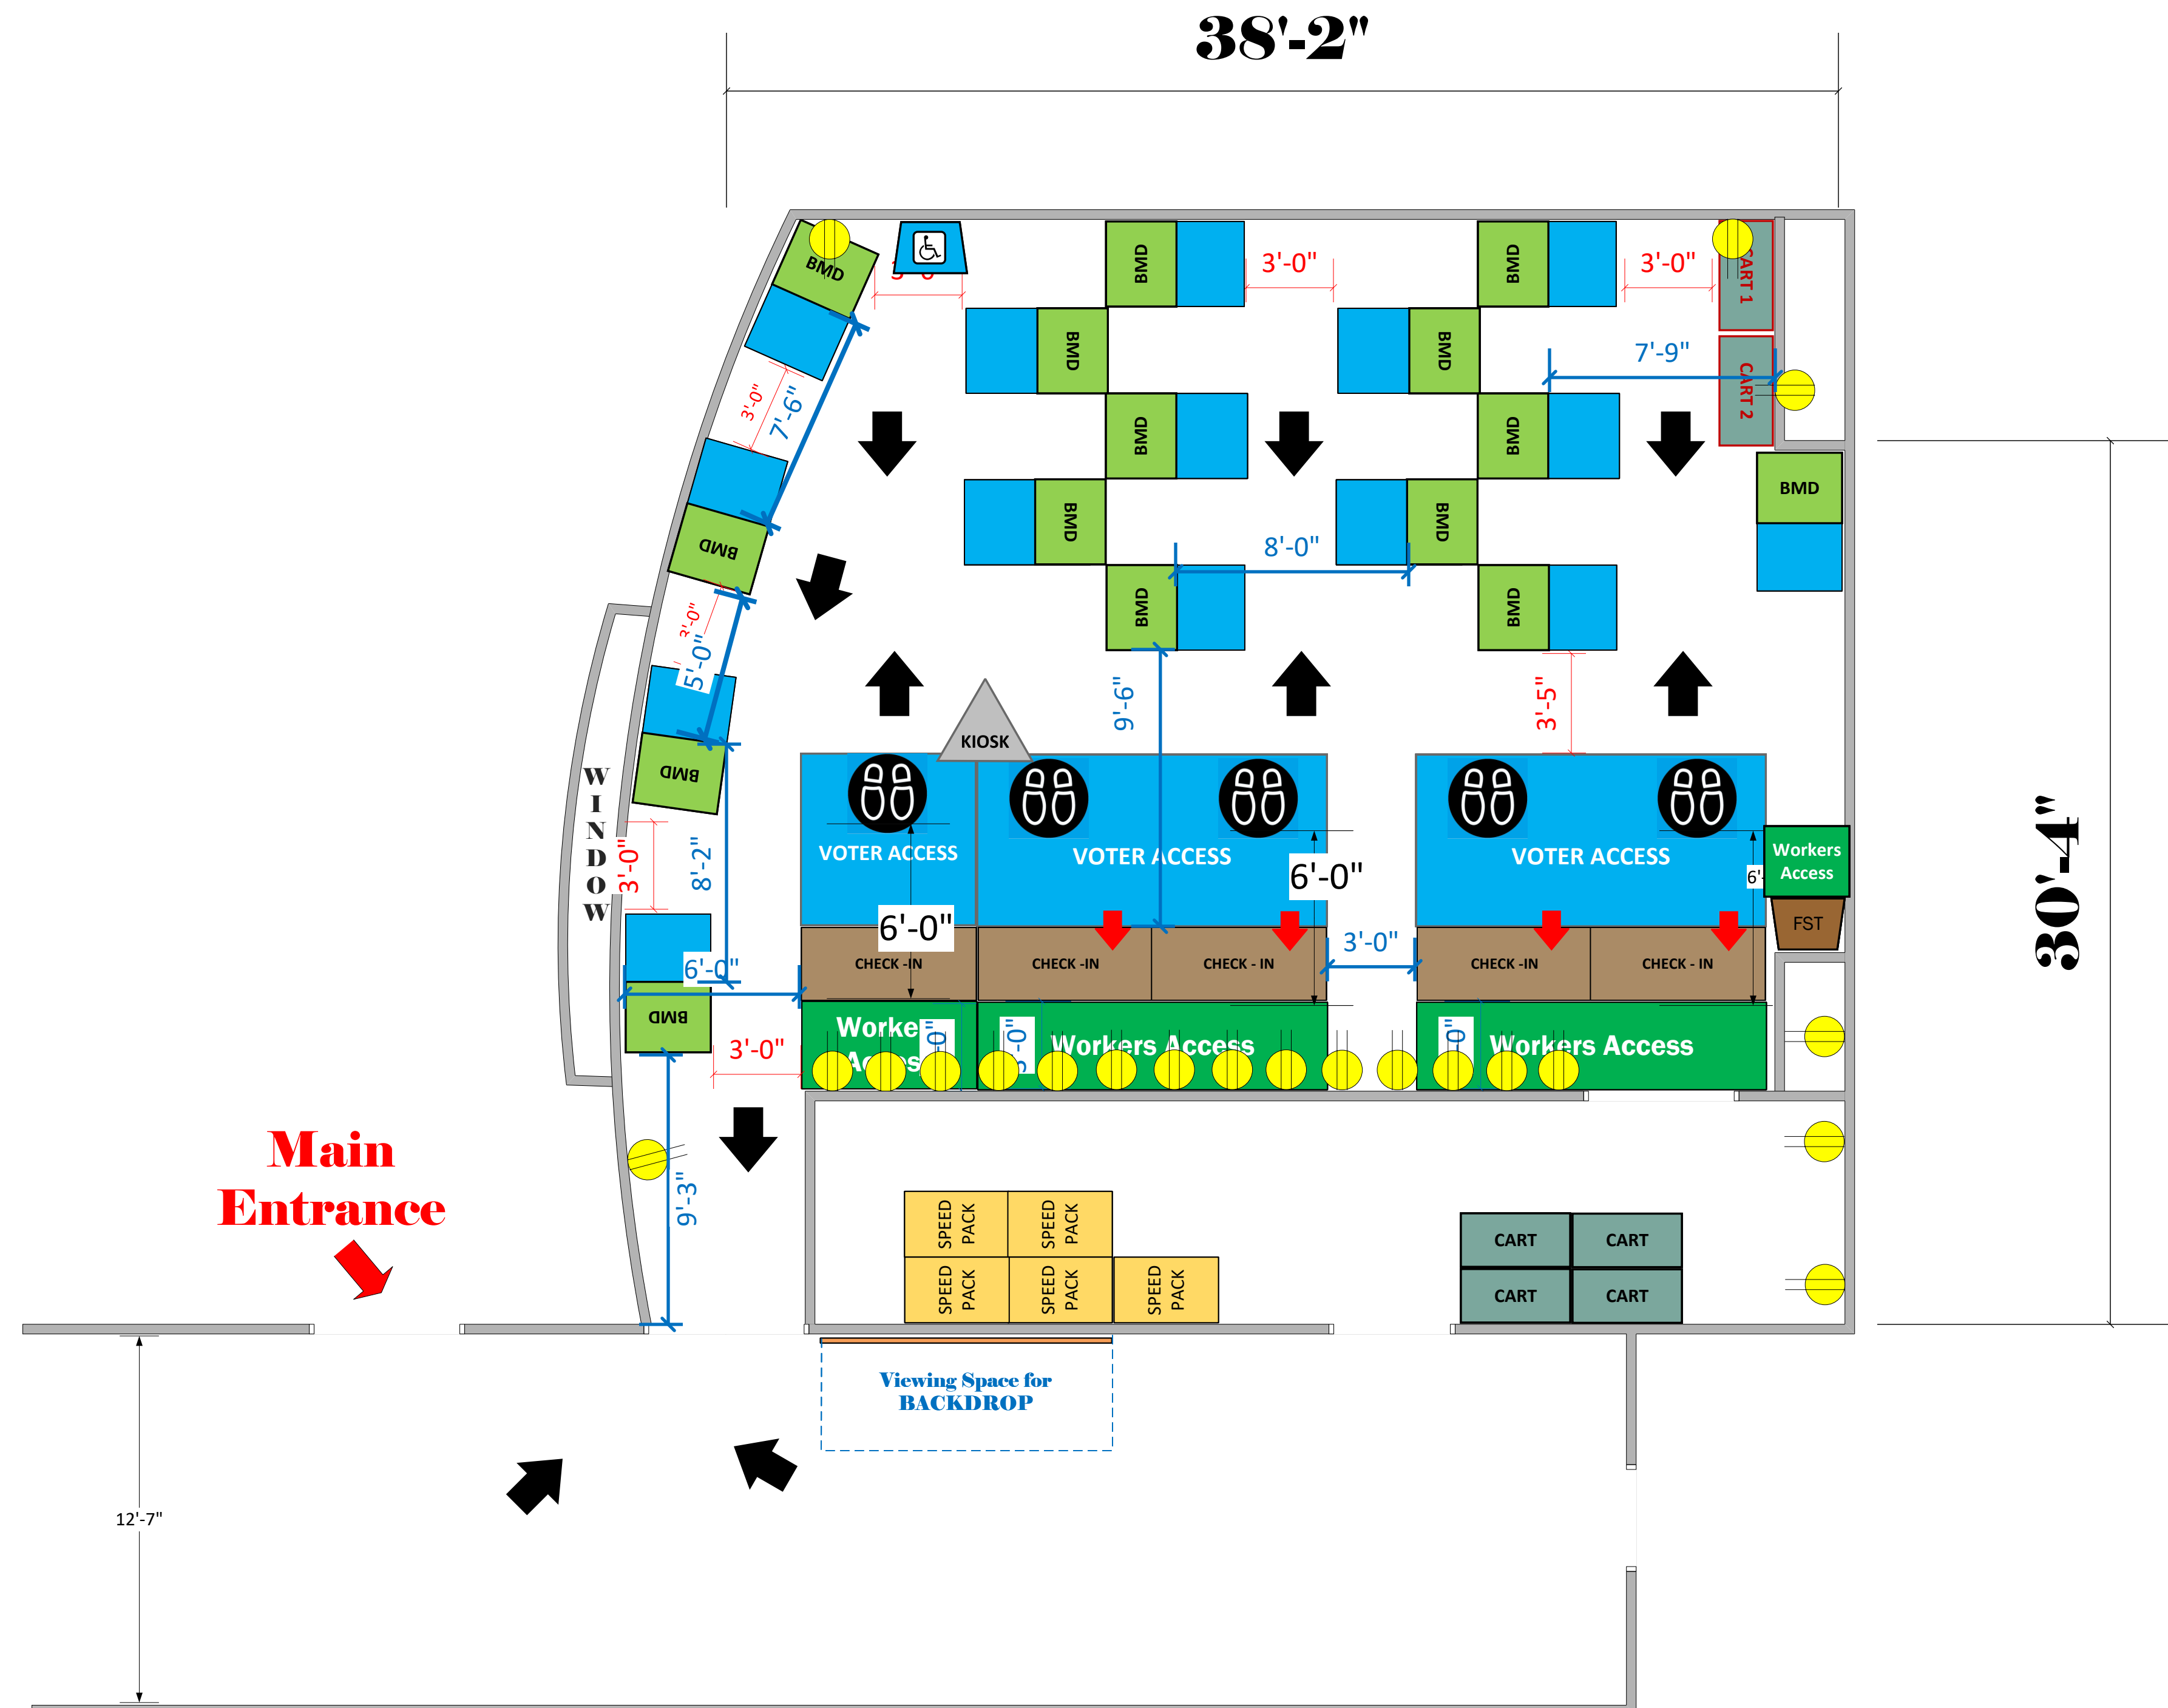

Community Room

(1,140 Sq. Ft.)

LEGEND

Room Size	Dimension: 38'2" x 30'4"	Sq. Ft. 1,140'
EPB	Primary:	Secondary:
BMD	Total: 15	Actual:
Circuits	Total:	Usable:
Floor Decals		
BALLOT MARKING DEVICE		
CHECK IN TABLE		
BMD CART		
BACKDROP		
KIOSK		
POWER OUTLET		
PROTRUDING OBJECT		
ROUTER		
POWER CORDS		

TITLE **Will and Ariel Durant Library**
VC ID# 174

SCALE 1:48
DRAWN BY David Chaparro