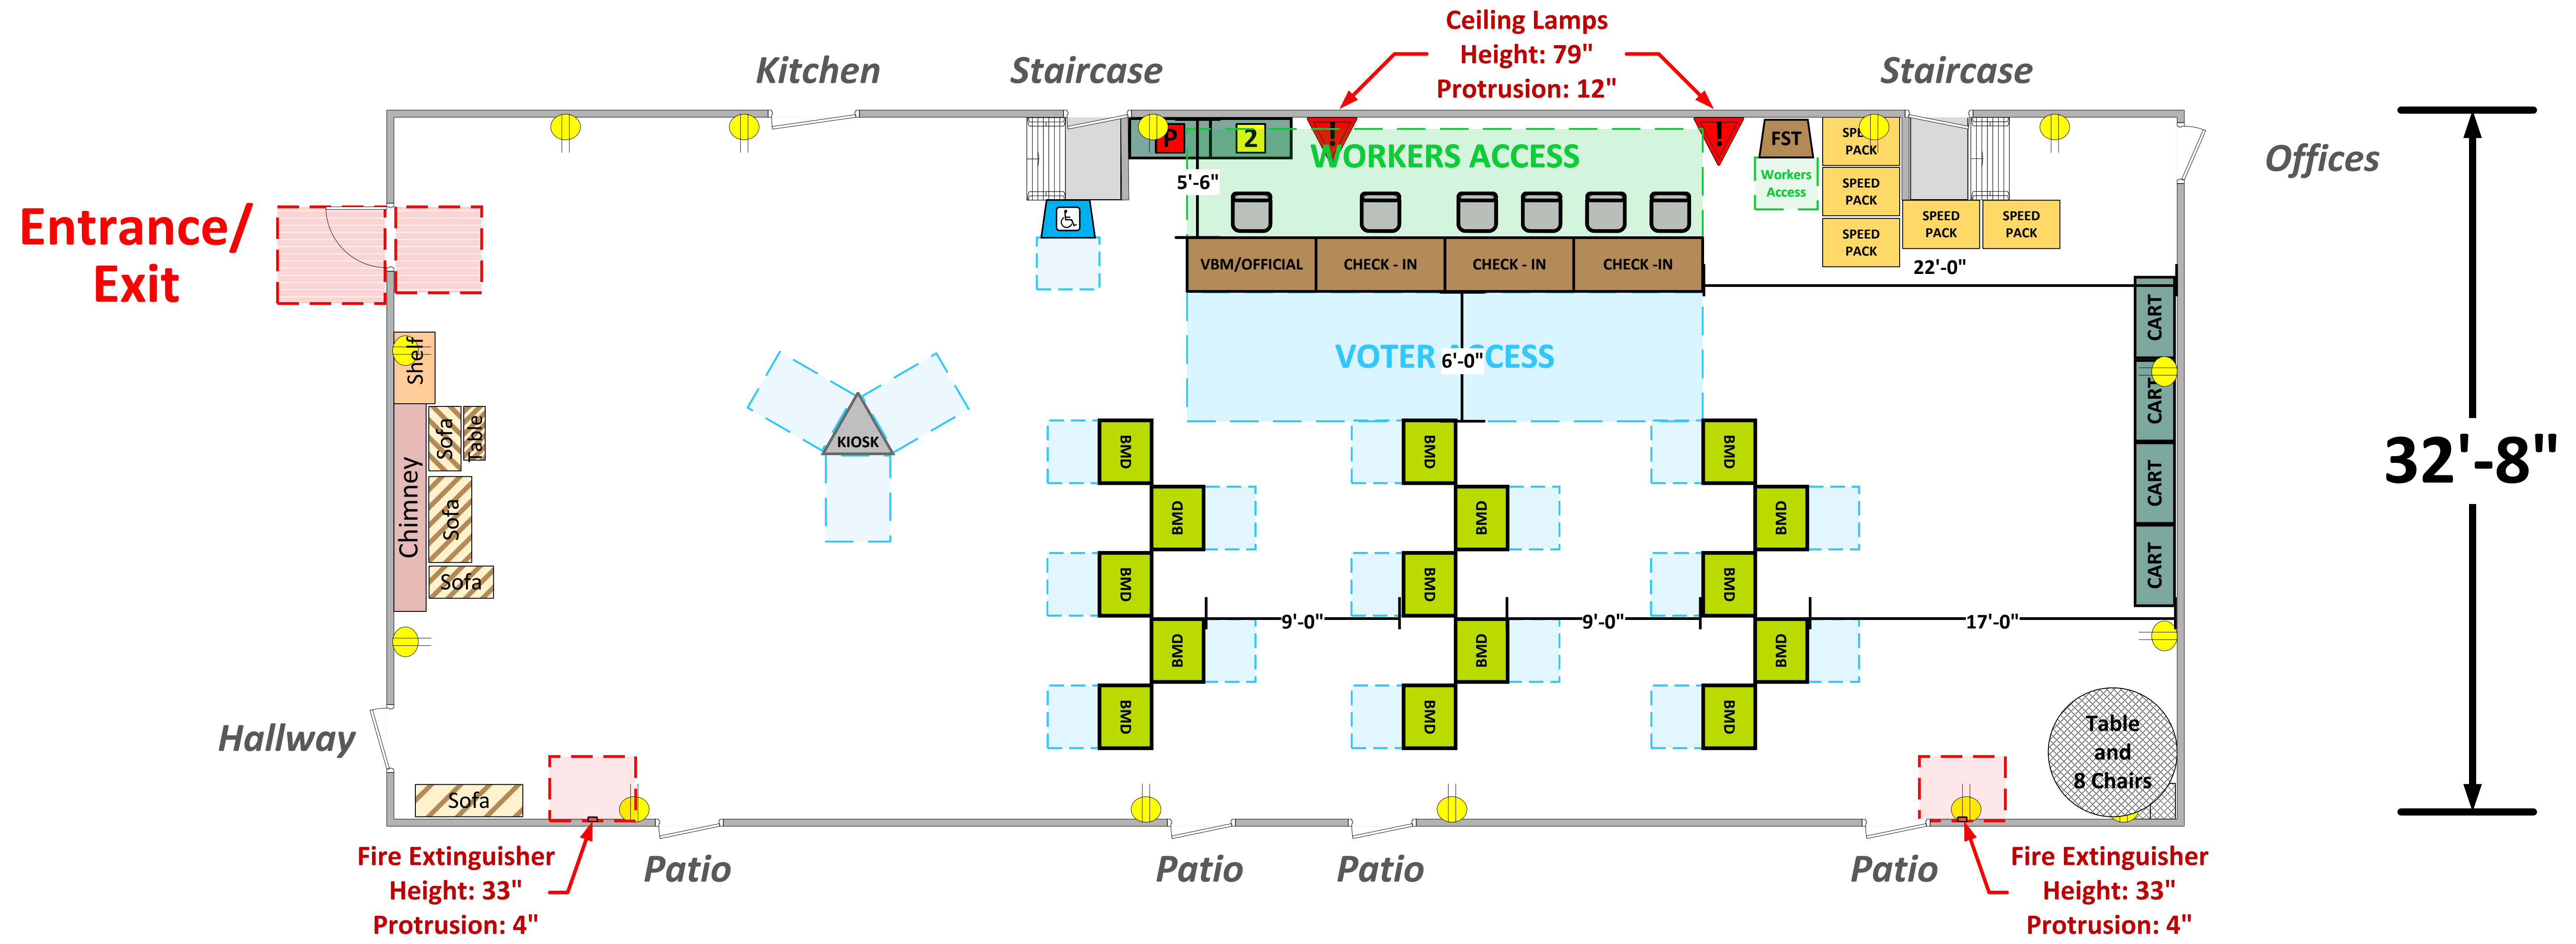

# Fellowship Hall

(2,562 Usable Sq. Ft.)

83'-0"

## LEGEND

Room Size	Dimension: 83' x 32'8"	Sq. Ft: 2,711'
Number of BMDs	15	
POWER OUTLET		
PROTRUDING OBJECT		
Do Not Block Area		

**VCID 17438**  
Altar Foursquare Church

**Each chair at a CHECK-IN station equals one ePollbook**

Equipment By: <b>Dustin Fuller</b>	Date: <b>01/23/26</b>
Skeleton Drawn By: David Chaparro/ Anthony Gonzalez	Date: <b>01/23/26</b>
Scale: <b>1/4" inches = 1' Ft.</b>	