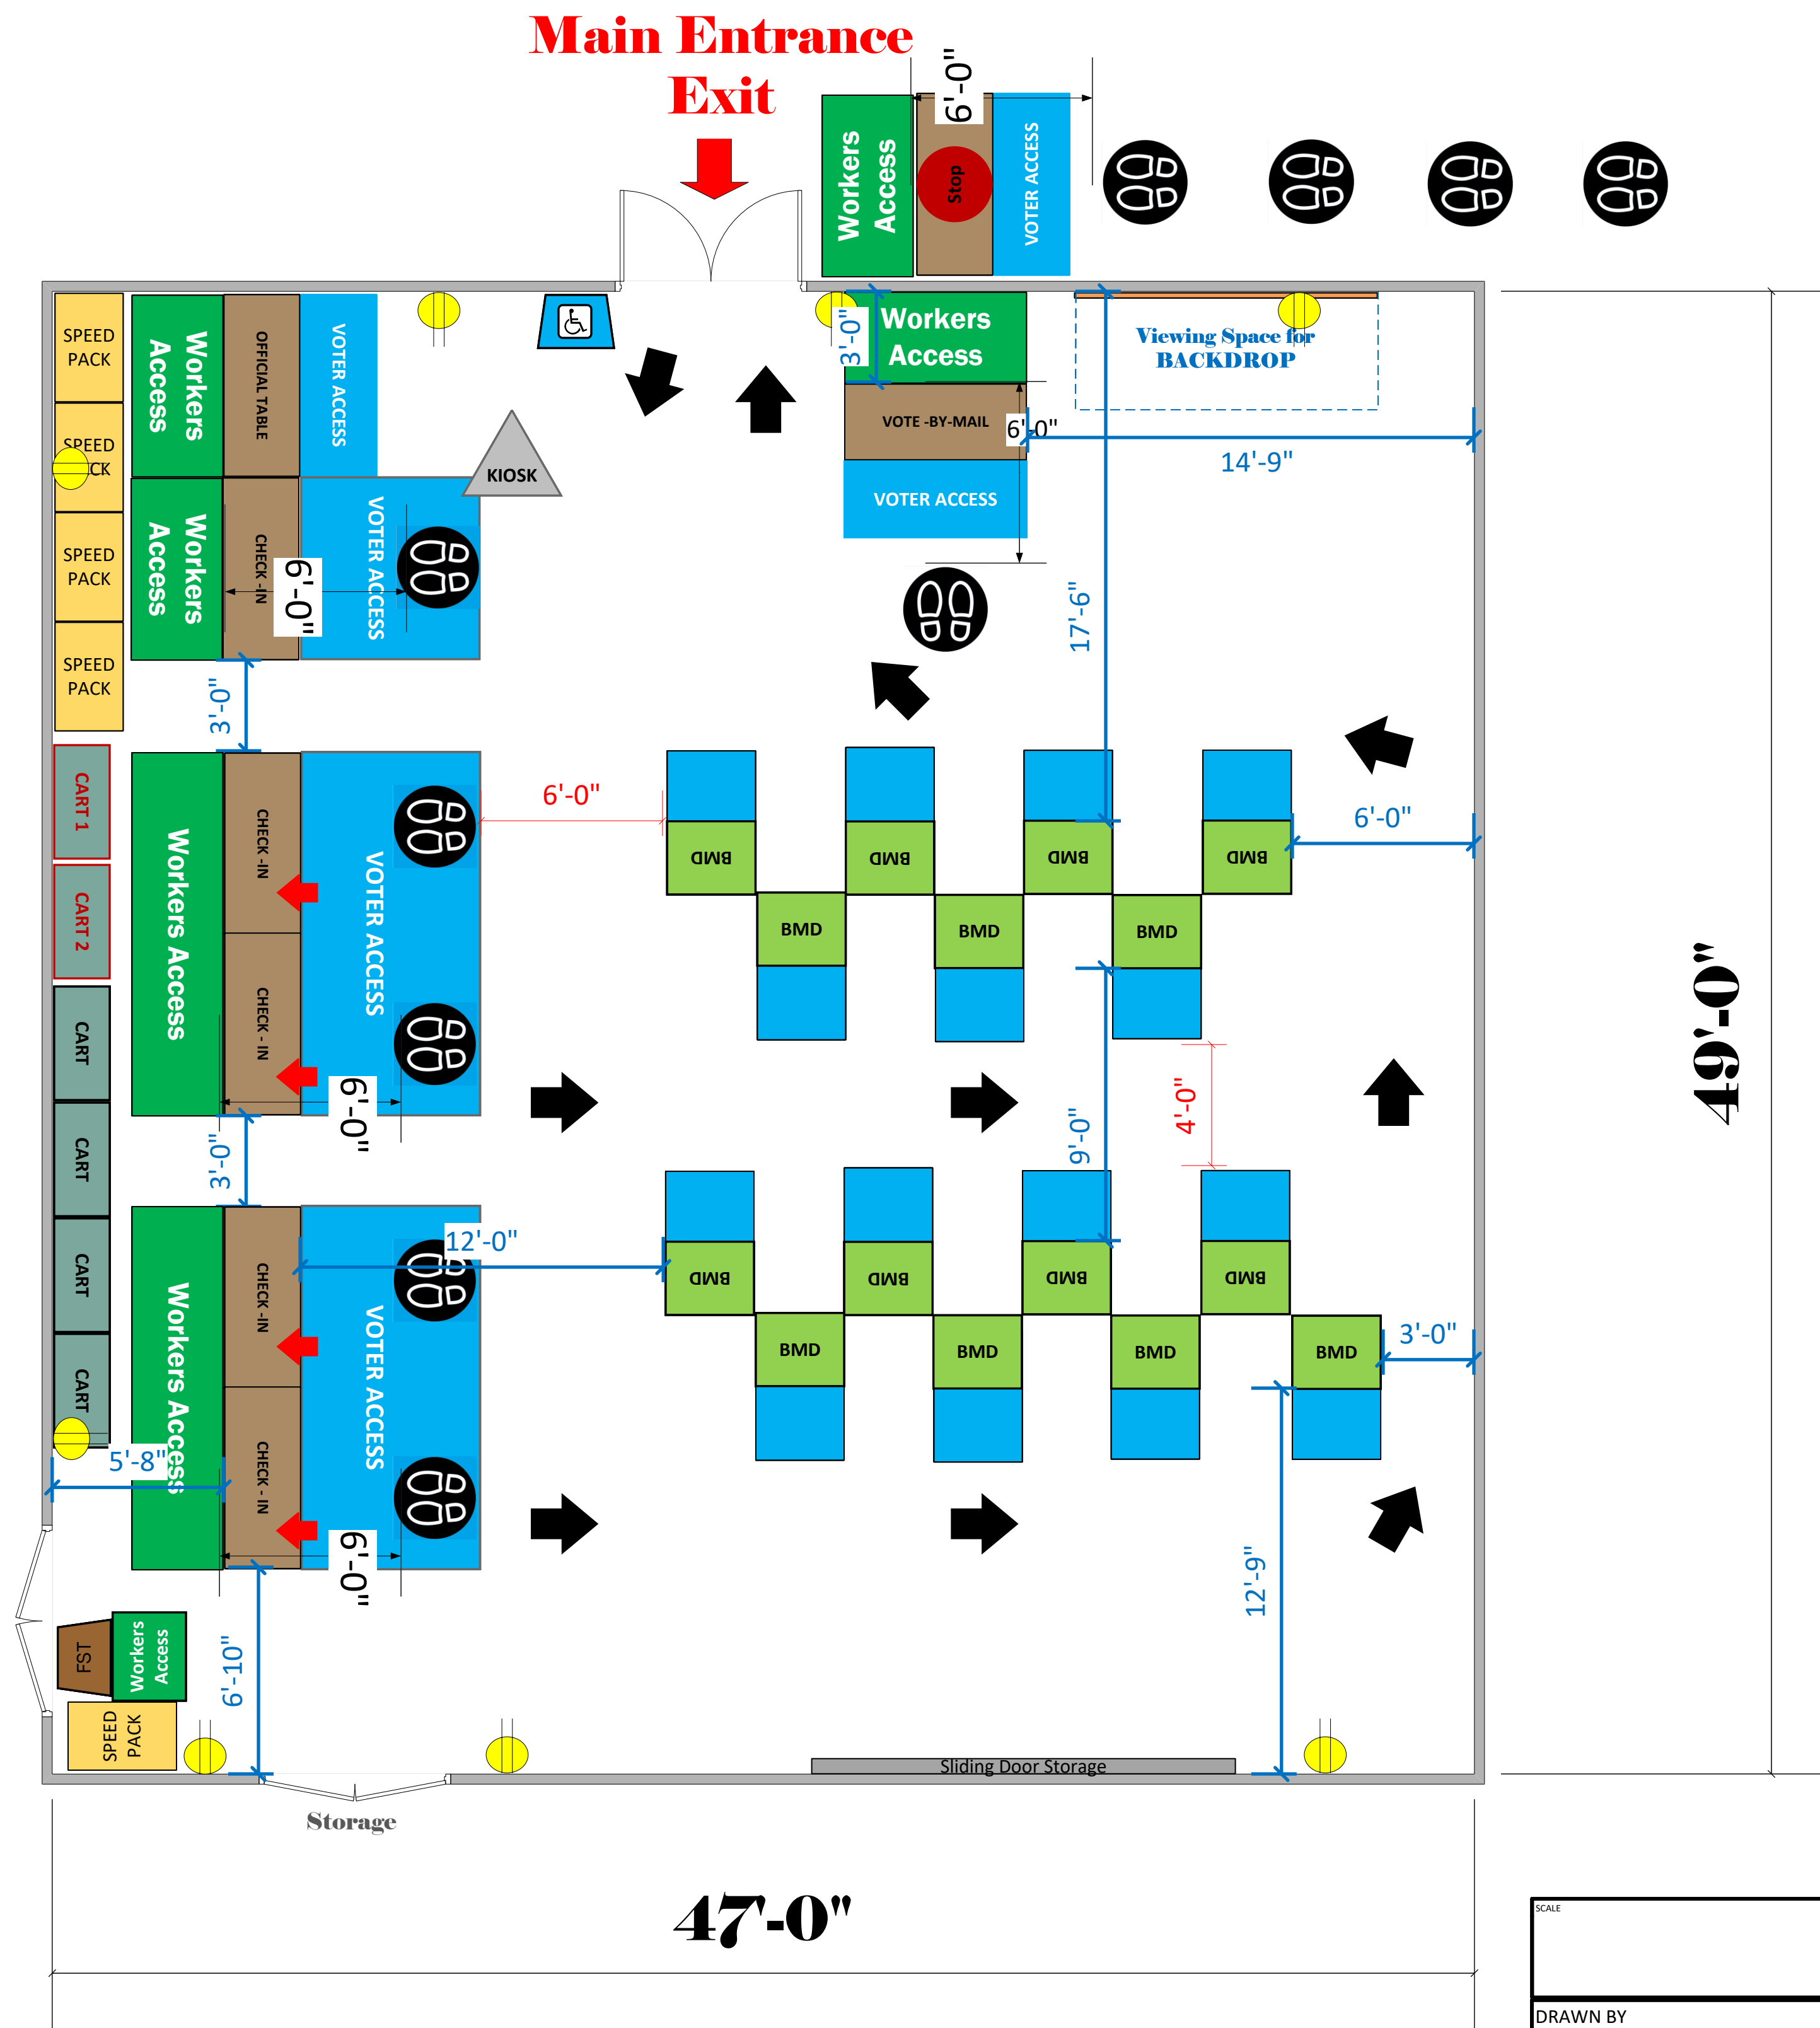

# Wrestling Room

(2,303 Sq. Ft.)

## LEGEND

Room Size	Dimension: 49' x 47'	Sq. Ft: 2,303'
EPB	Primary:	Secondary:
BMD	Total: 15	Actual:
Circuits	Total:	Usable:
Floor Decals		
BALLOT MARKING DEVICE		
CHECK IN TABLE		
BMD CART		
BACKDROP		
KIOSK		
POWER OUTLET		
PROTRUDING OBJECT		
ROUTER		
POWER CORDS		

TITLE  
**Eastside High School**  
**VC ID# 17490**

SCALE: 1:48  
 DRAWN BY: **David Chaparro**