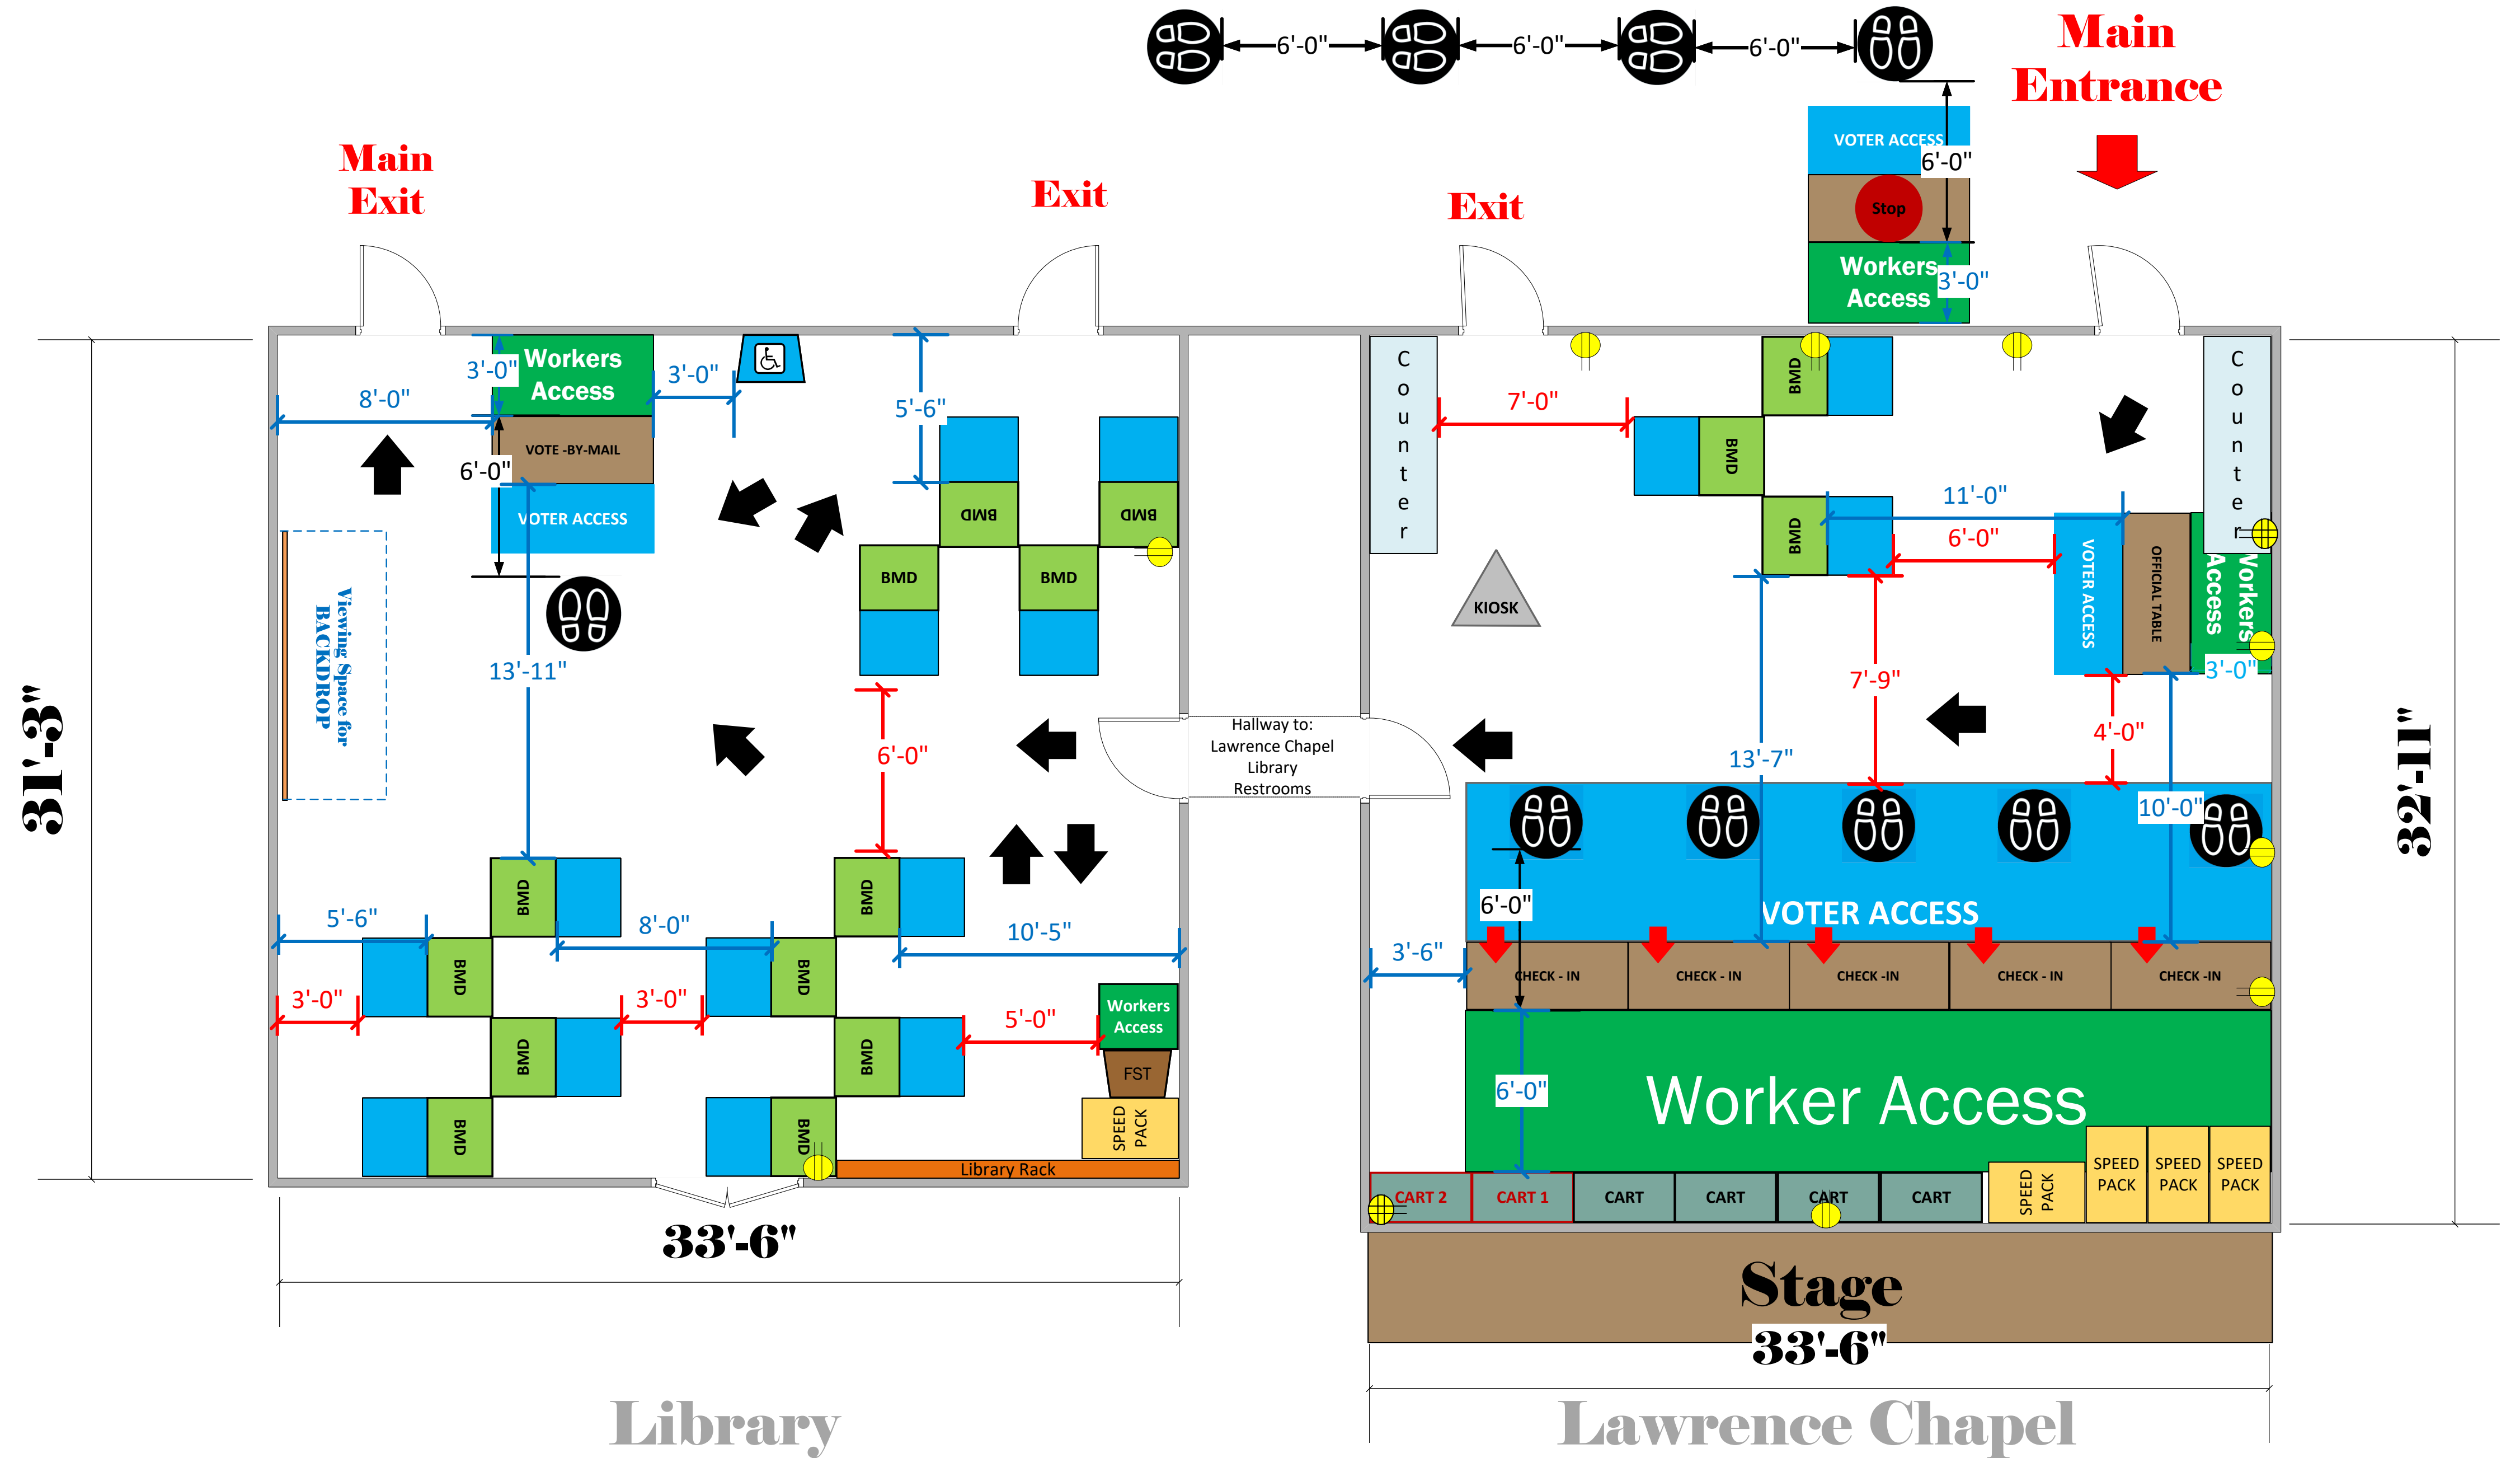

Library and Lawrence Chapel

(2,146 Sq. Ft.)

LEGEND

Room Size	Dimension: 33'5" x 31'3" 33'6" x 32'11"	Sq. Ft. 2,146'
EPB	Primary:	Secondary:
BMD	Total: 15	Actual:
Circuits	Total:	Usable:
Floor Decals		
BALLOT MARKING DEVICE		
CHECK IN TABLE		
BMD CART		
BACKDROP		
KIOSK		
POWER OUTLET		
PROTRUDING OBJECT		
ROUTER		
POWER CORDS		

TITLE

**Westminster
Presbyterian Church
VC ID# 17496**

SCALE: 1:48

DRAWN BY: **Cassandra Stipes**