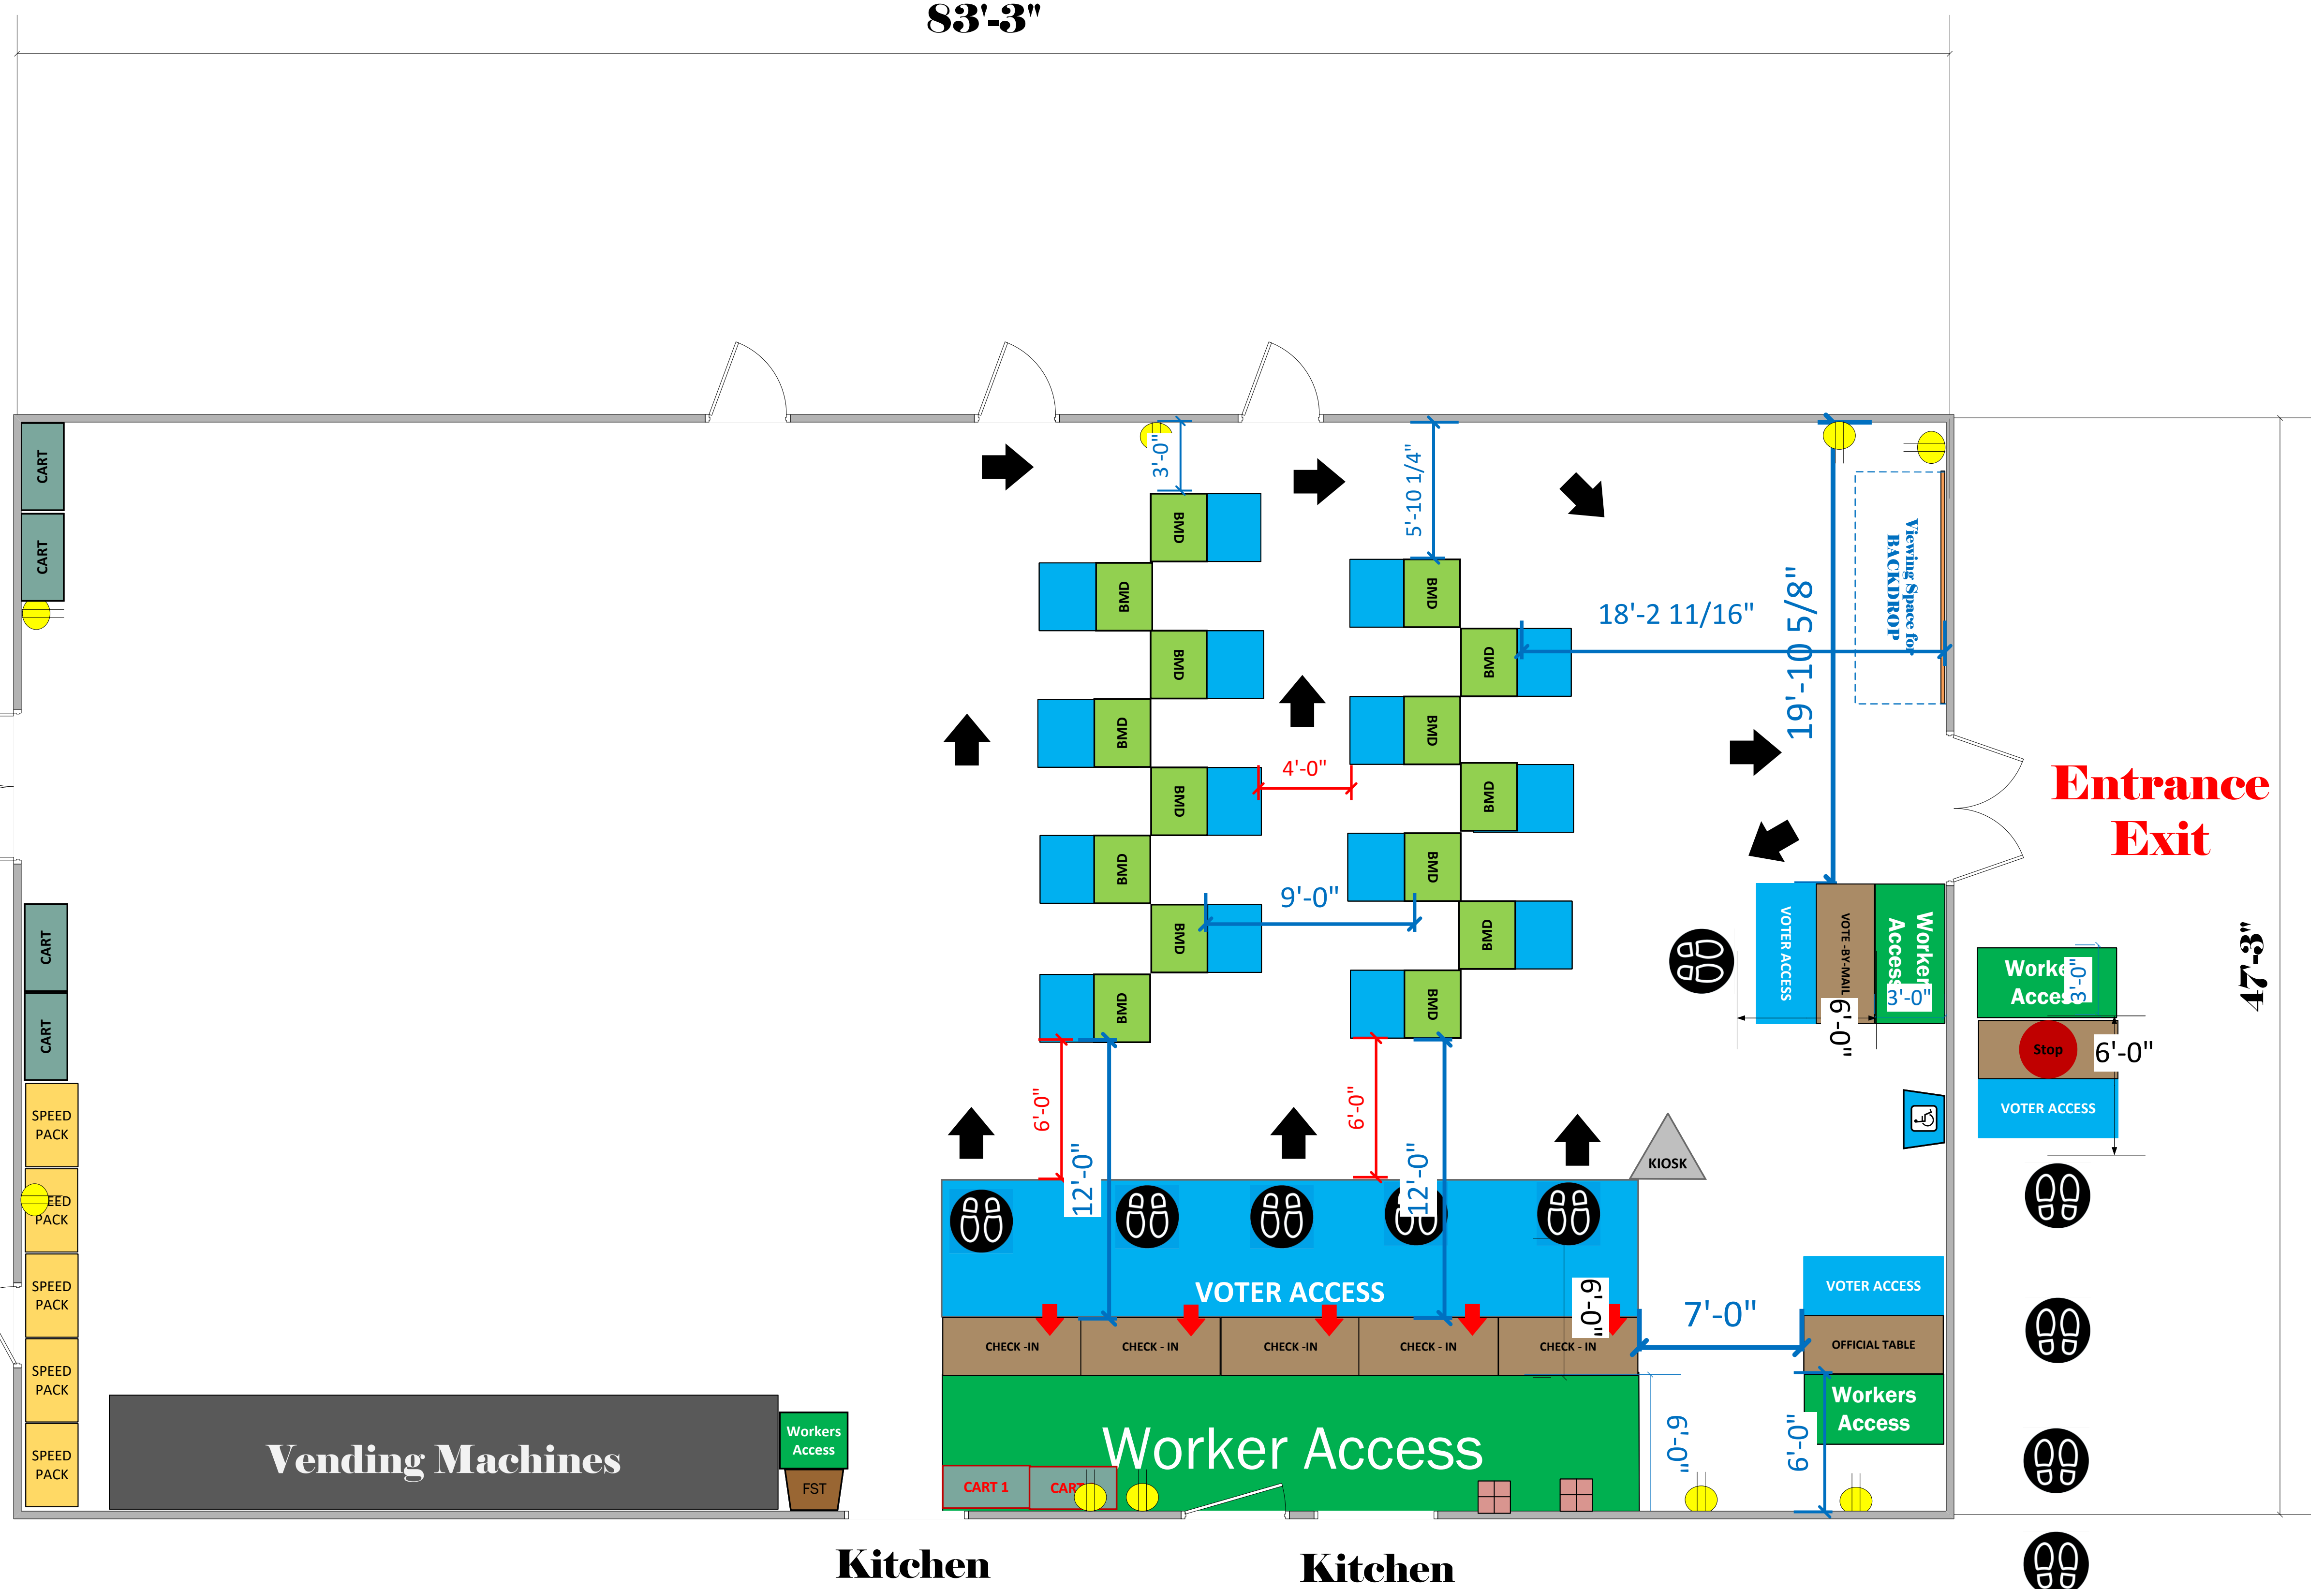

Cafeteria

(3,933 Sq Ft)

83'-3"

LEGEND

Room Size	Dimension: 83'-3" x 47'-3"	Sq. Ft: 3933
EPB	Primary:	Secondary:
BMD	Total: 15	Actual: 15
Circuits	Total:	Usable:
Floor Decals	⊗	
BALLOT MARKING DEVICE	BMD	
CHECK IN TABLE	CHECK - IN	
BMD CART	CART	
BACKDROP	Viewing Space for BACKDROP	
KIOSK	KIOSK	
POWER OUTLET	● ● ●	
PROTRUDING OBJECT	⚠	
ROUTER	R	
POWER CORDS	- - -	

Storage

Entrance
Exit

47'-3"

Willow Adult Education
Center VC ID # 1751

SCALE	1:48
DRAWN BY	Ryan Rivas