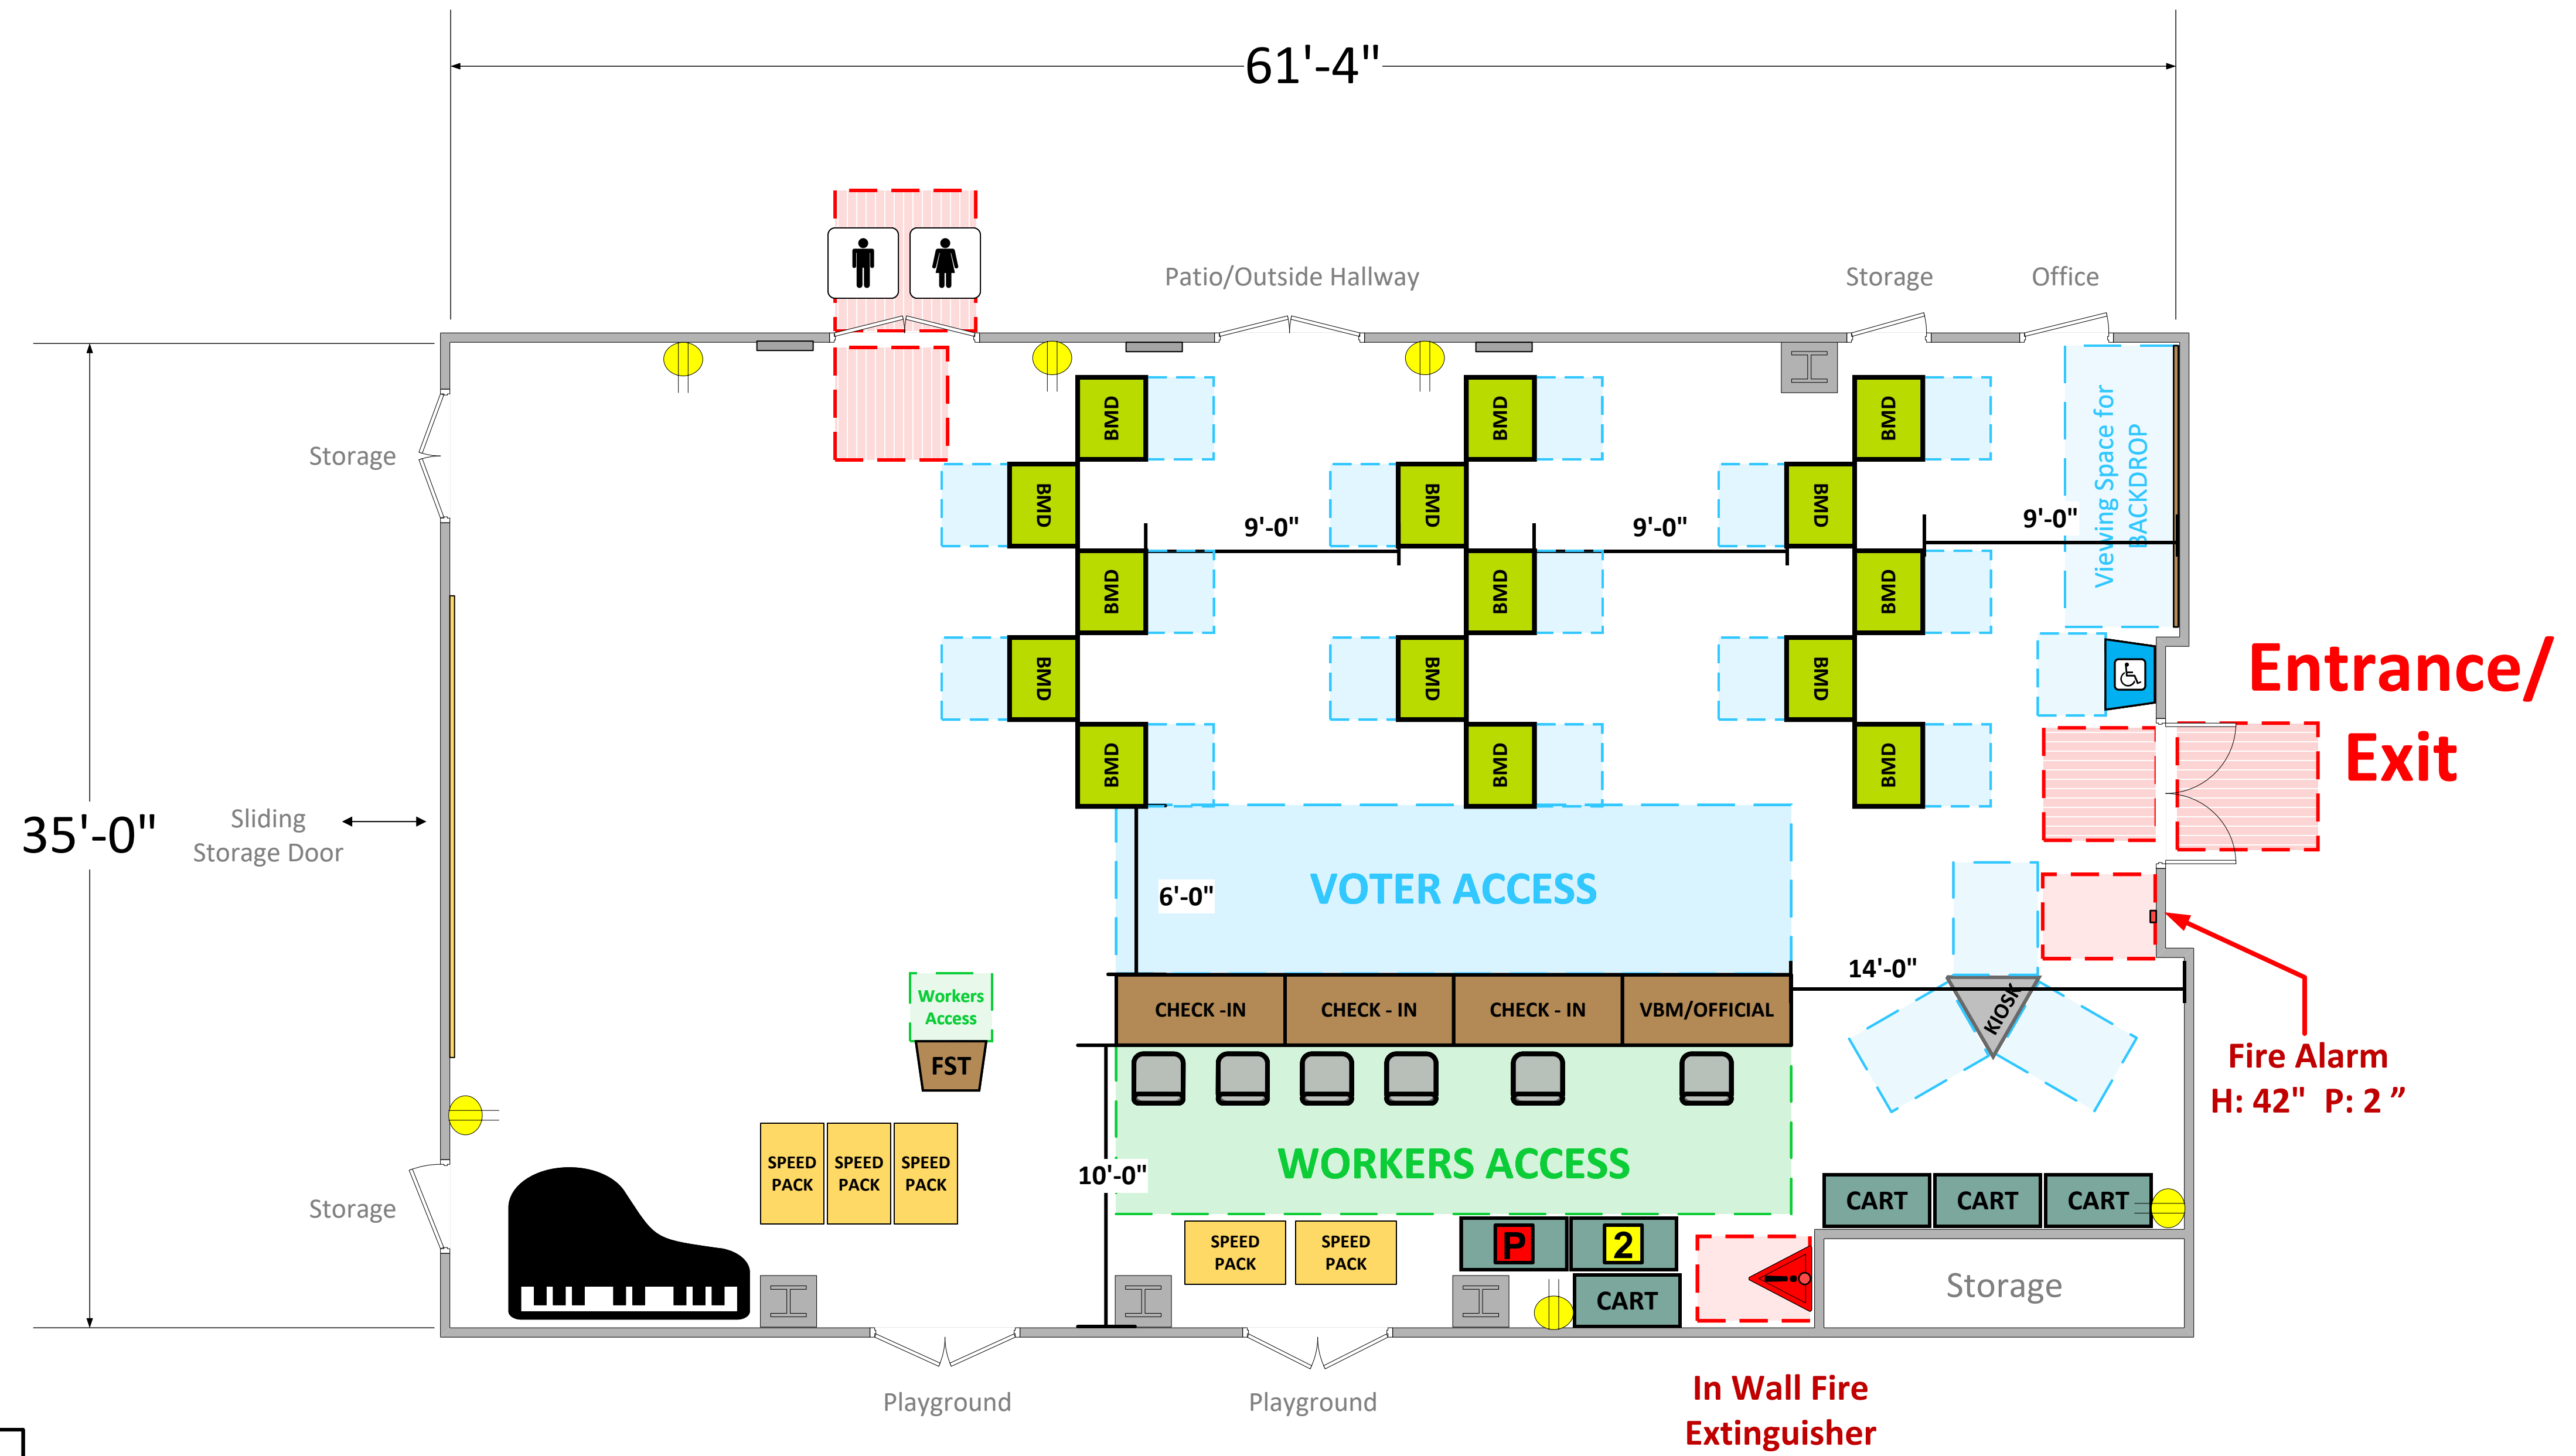

Sweetland Hall

(2,135 Usable Sq. Ft.)

LEGEND

Room Size	Dimension:	Sq. Ft:
	61' x 35'	2,135'
Number of BMDs		
POWER OUTLET		
PROTRUDING OBJECT		
Do Not Block Area		

TITLE

VCID 17616
All Saints Episcopal Church

Each chair at a CHECK-IN station equals one ePollbook

Equipment By:	Date:
David Chaparro	01/24/24
Skeleton Drawn By:	Date:
Montejano/Chaparro	01/24/24
Scale:	
	1/4" inches = 1' Ft.