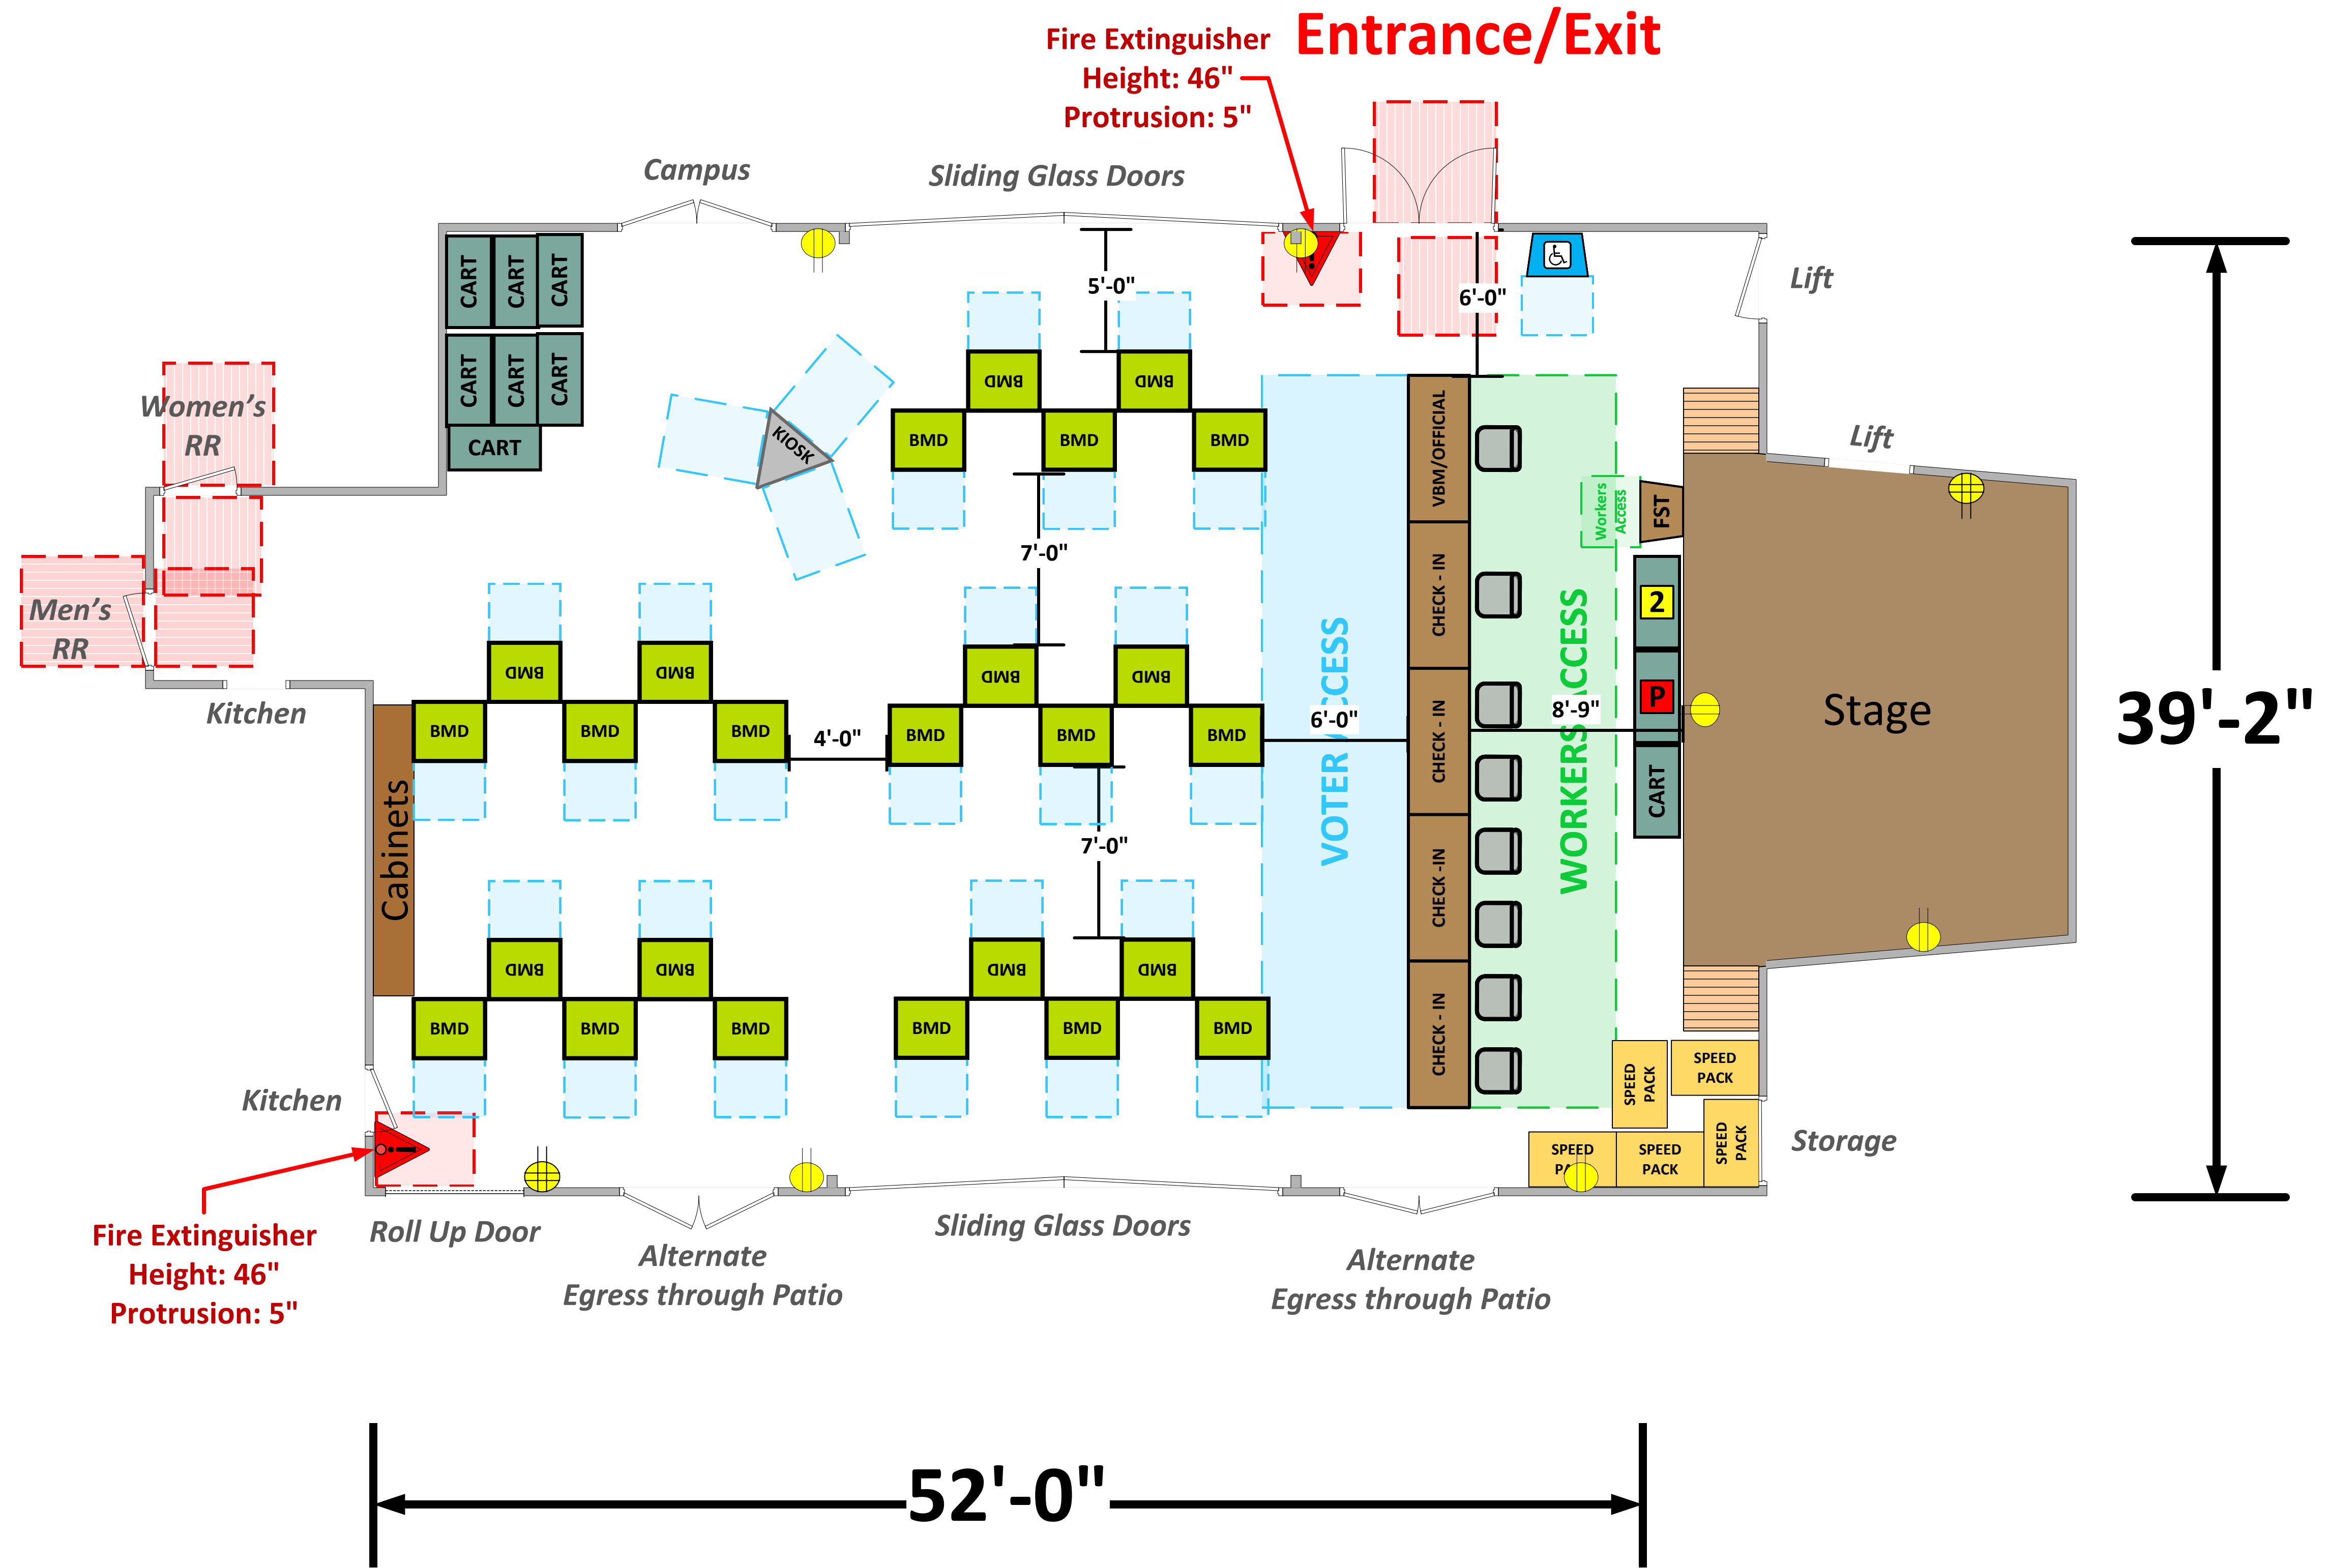

# Ministry Center (2,180 Usable Sq. Ft.)

## LEGEND

Room Size	Dimension: 52' x 39'2"	Sq. Ft: 2,310'
Number of BMDs	25	
POWER OUTLET		
PROTRUDING OBJECT		
Do Not Block Area		

TITLE  
**VCID 17641**  
**Grace First Presbyterian Church**

**Each chair at a CHECK-IN station equals one ePollbook**

Equipment By: <b>Dustin Fuller</b>	Date: <b>02/23/26</b>
Skeleton Drawn By: <b>David Chaparro</b>	Date: <b>04/29/25</b>
Scale: <b>1/4" inches = 1' Ft.</b>	