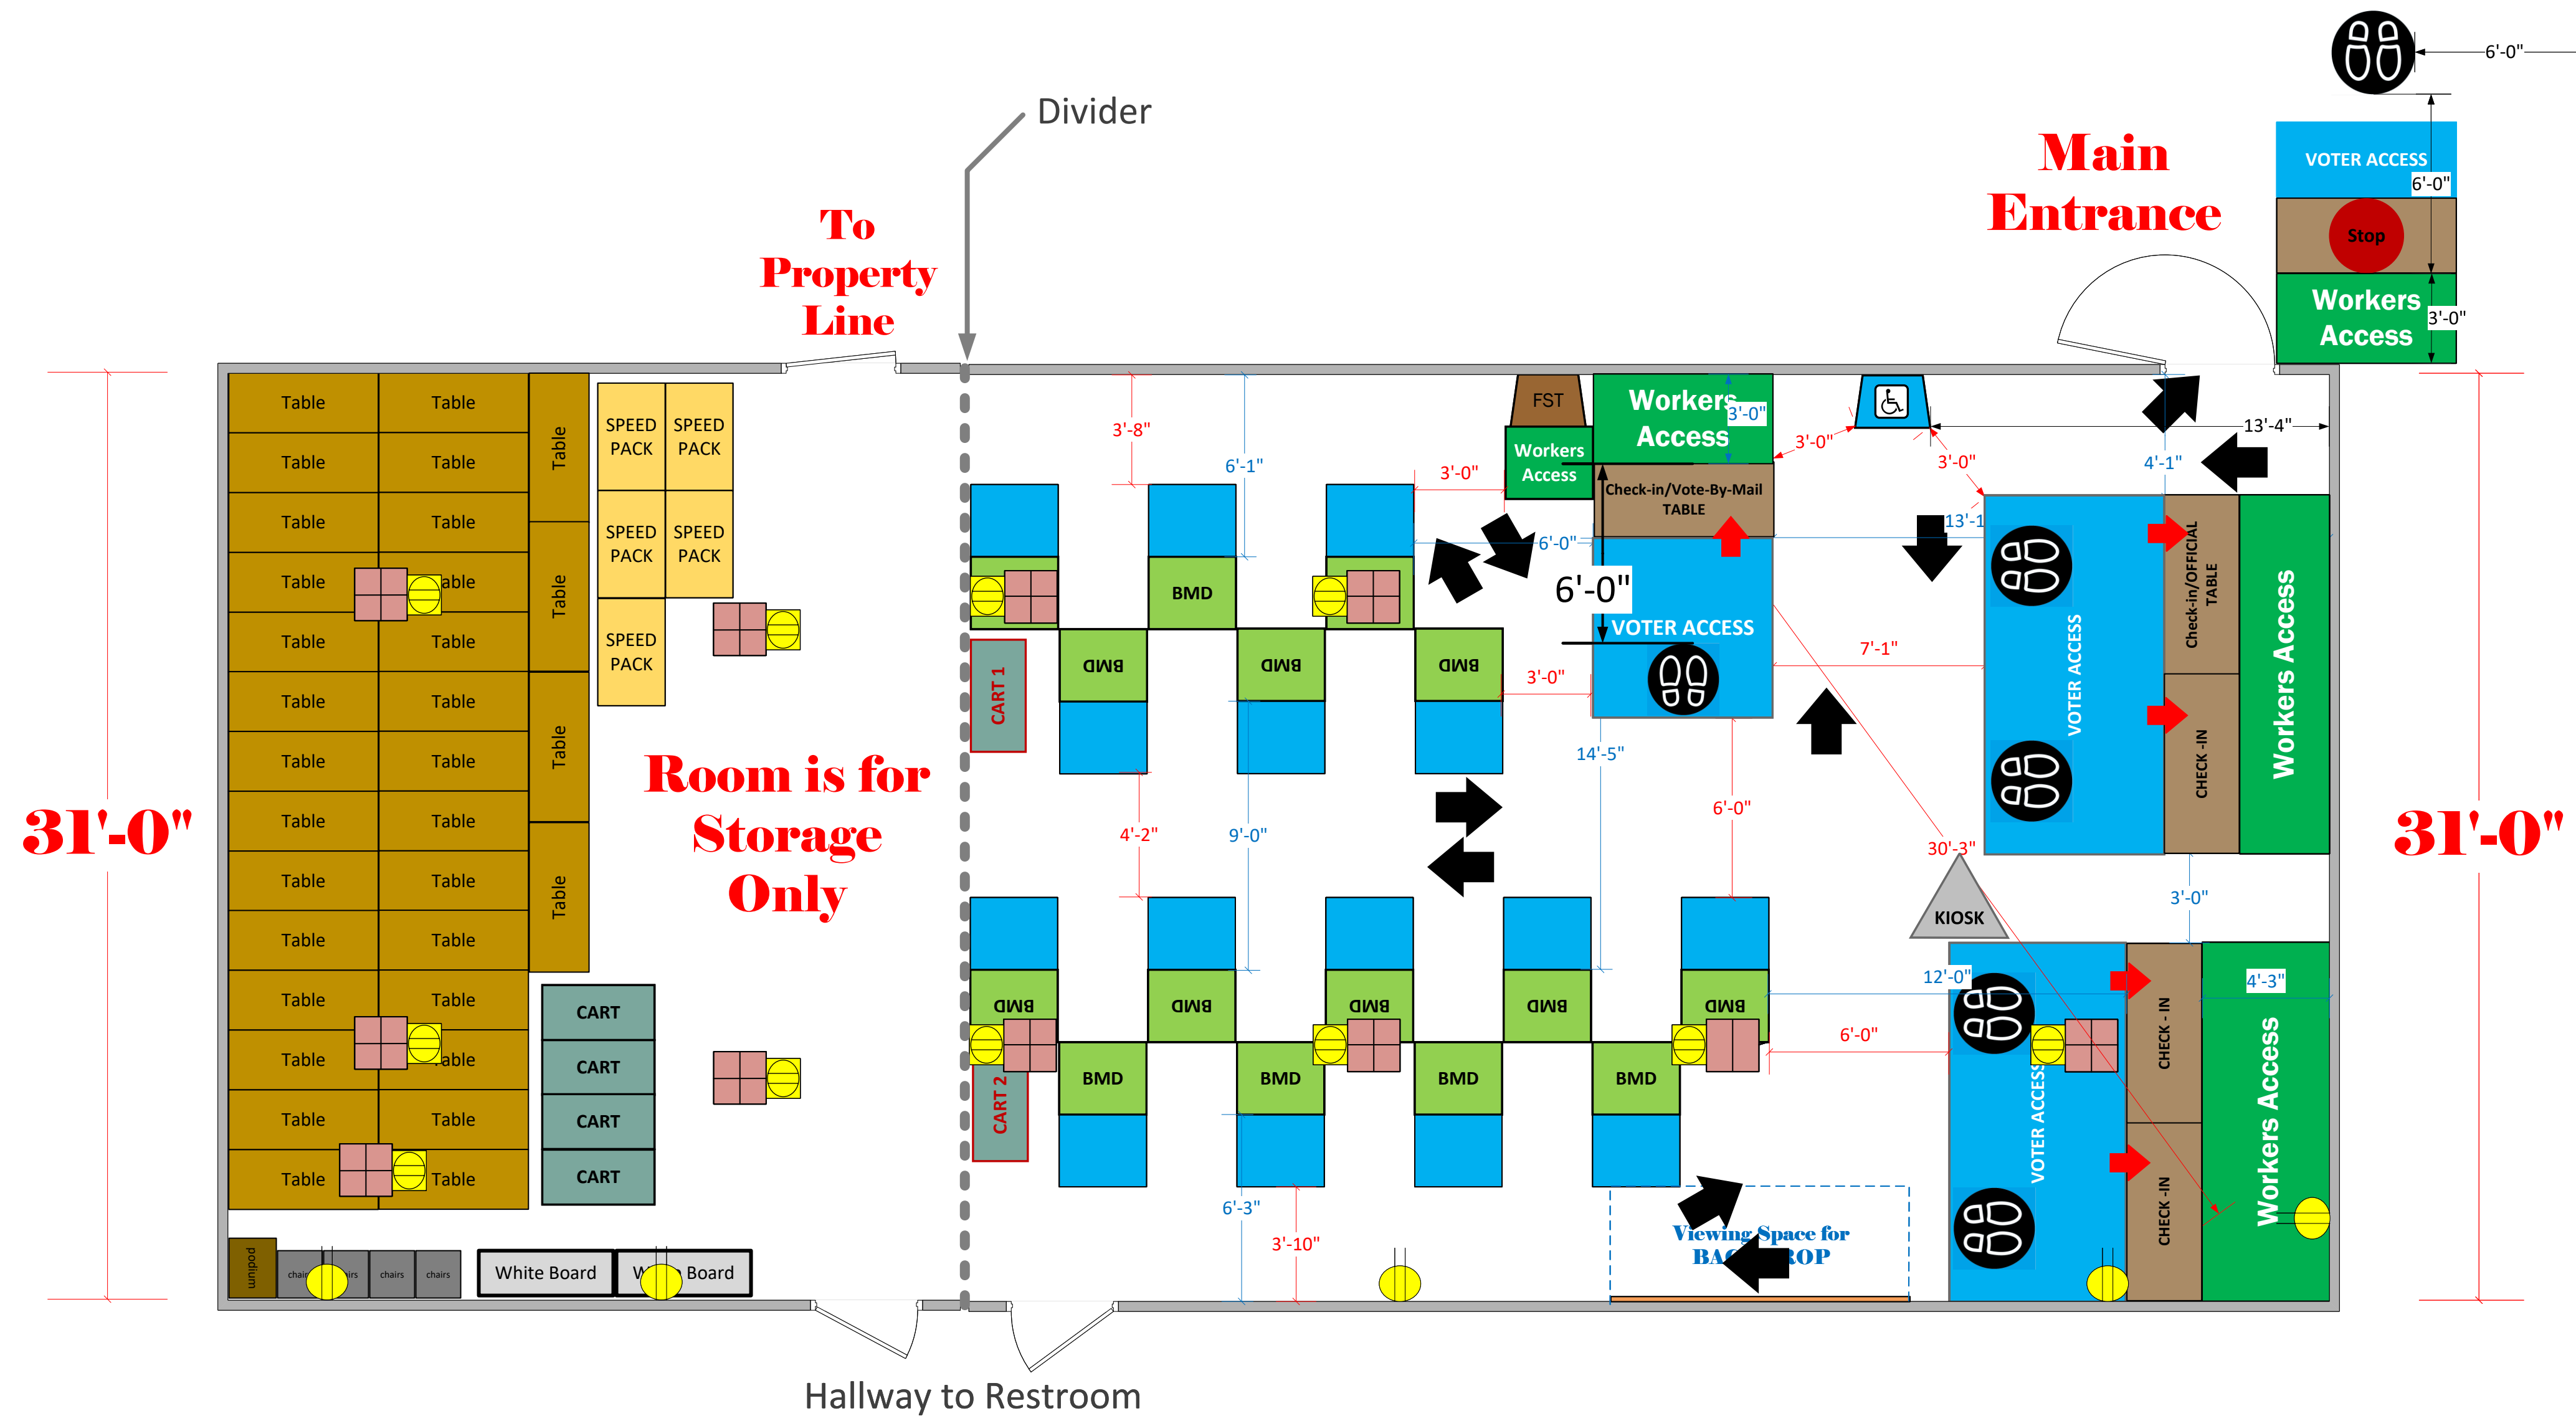

(2170 Sq. Ft)

LEGEND

Room Size	Dimension:	Sq. Ft:	2170
EPB	Primary:	Secondary:	
BMD	Total:	Actual:	
Circuits	Total:	Usable:	
Floor Decals			
BALLOT MARKING DEVICE			
CHECK IN TABLE			
BMD CART			
BACKDROP			
KIOSK			
POWER OUTLET			
PROTRUDING OBJECT			
ROUTER			
POWER CORDS			

24'-6"
Meeting Room B
(760 Sq. Ft)

45'-6"
Meeting Room A
(1410 Sq. Ft)

TITLE
Billie Jean King Main Library
VCID# 17645

SCALE	1: 48
DRAWN BY	Cassandra Stipes